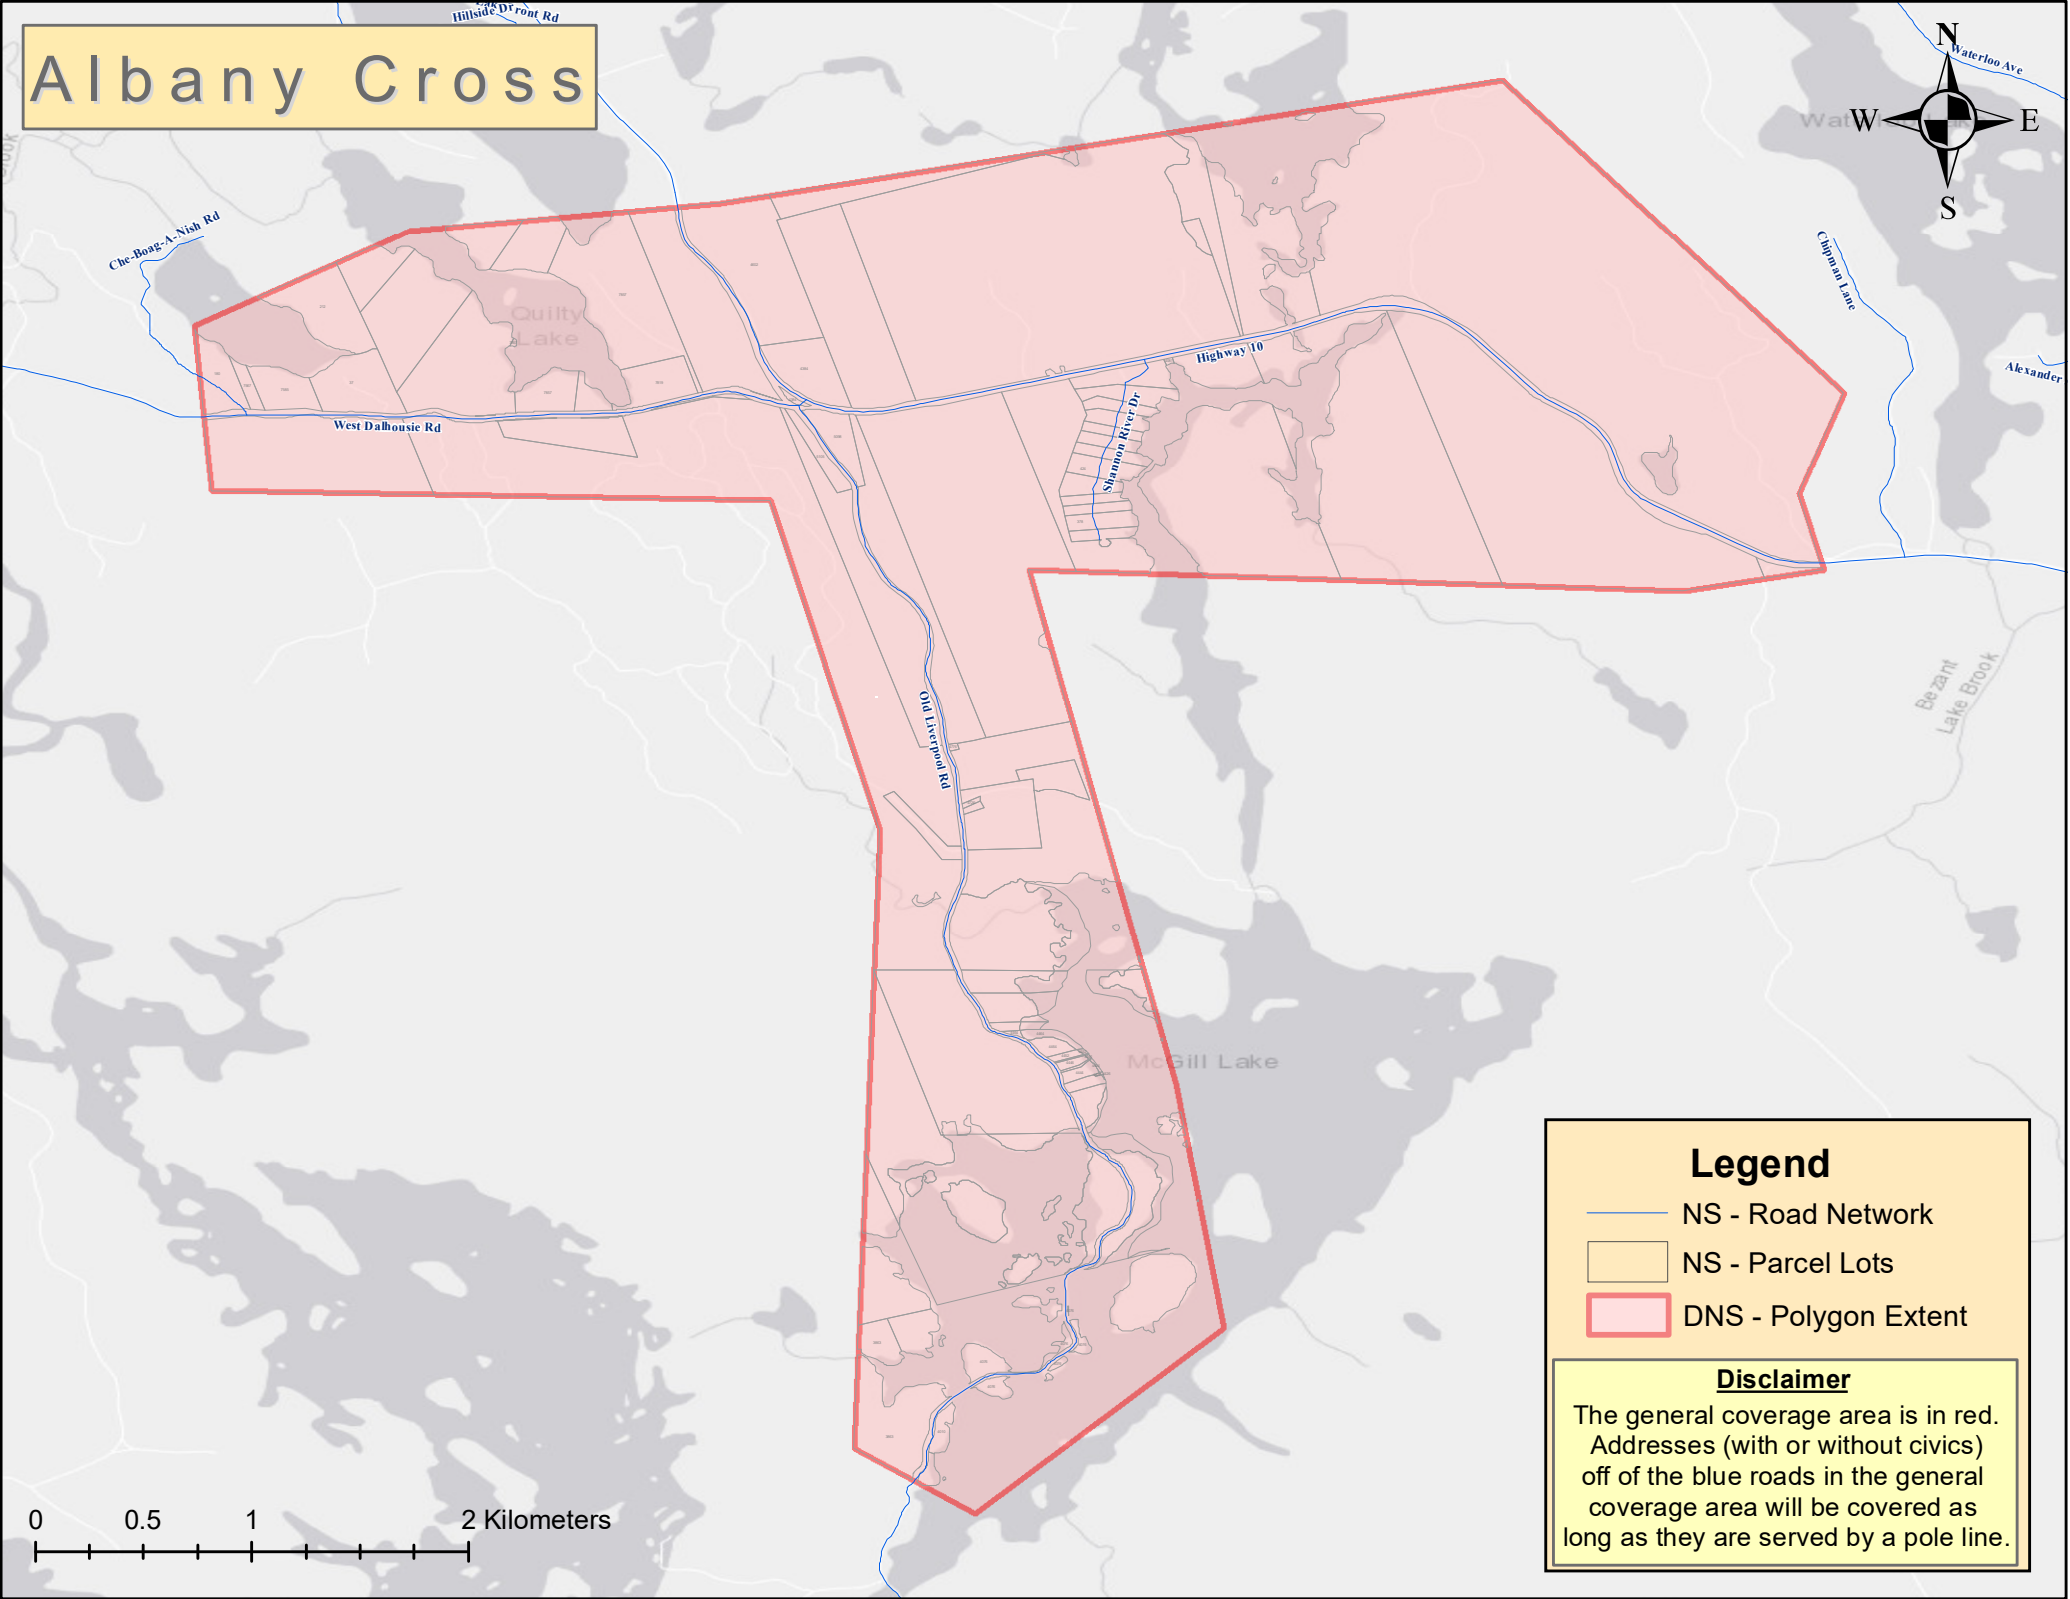

Albany Cross

Legend

-  NS - Road Network
-  NS - Parcel Lots
-  DNS - Polygon Extent

Disclaimer

The general coverage area is in red. Addresses (with or without civics) off of the blue roads in the general coverage area will be covered as long as they are served by a pole line.