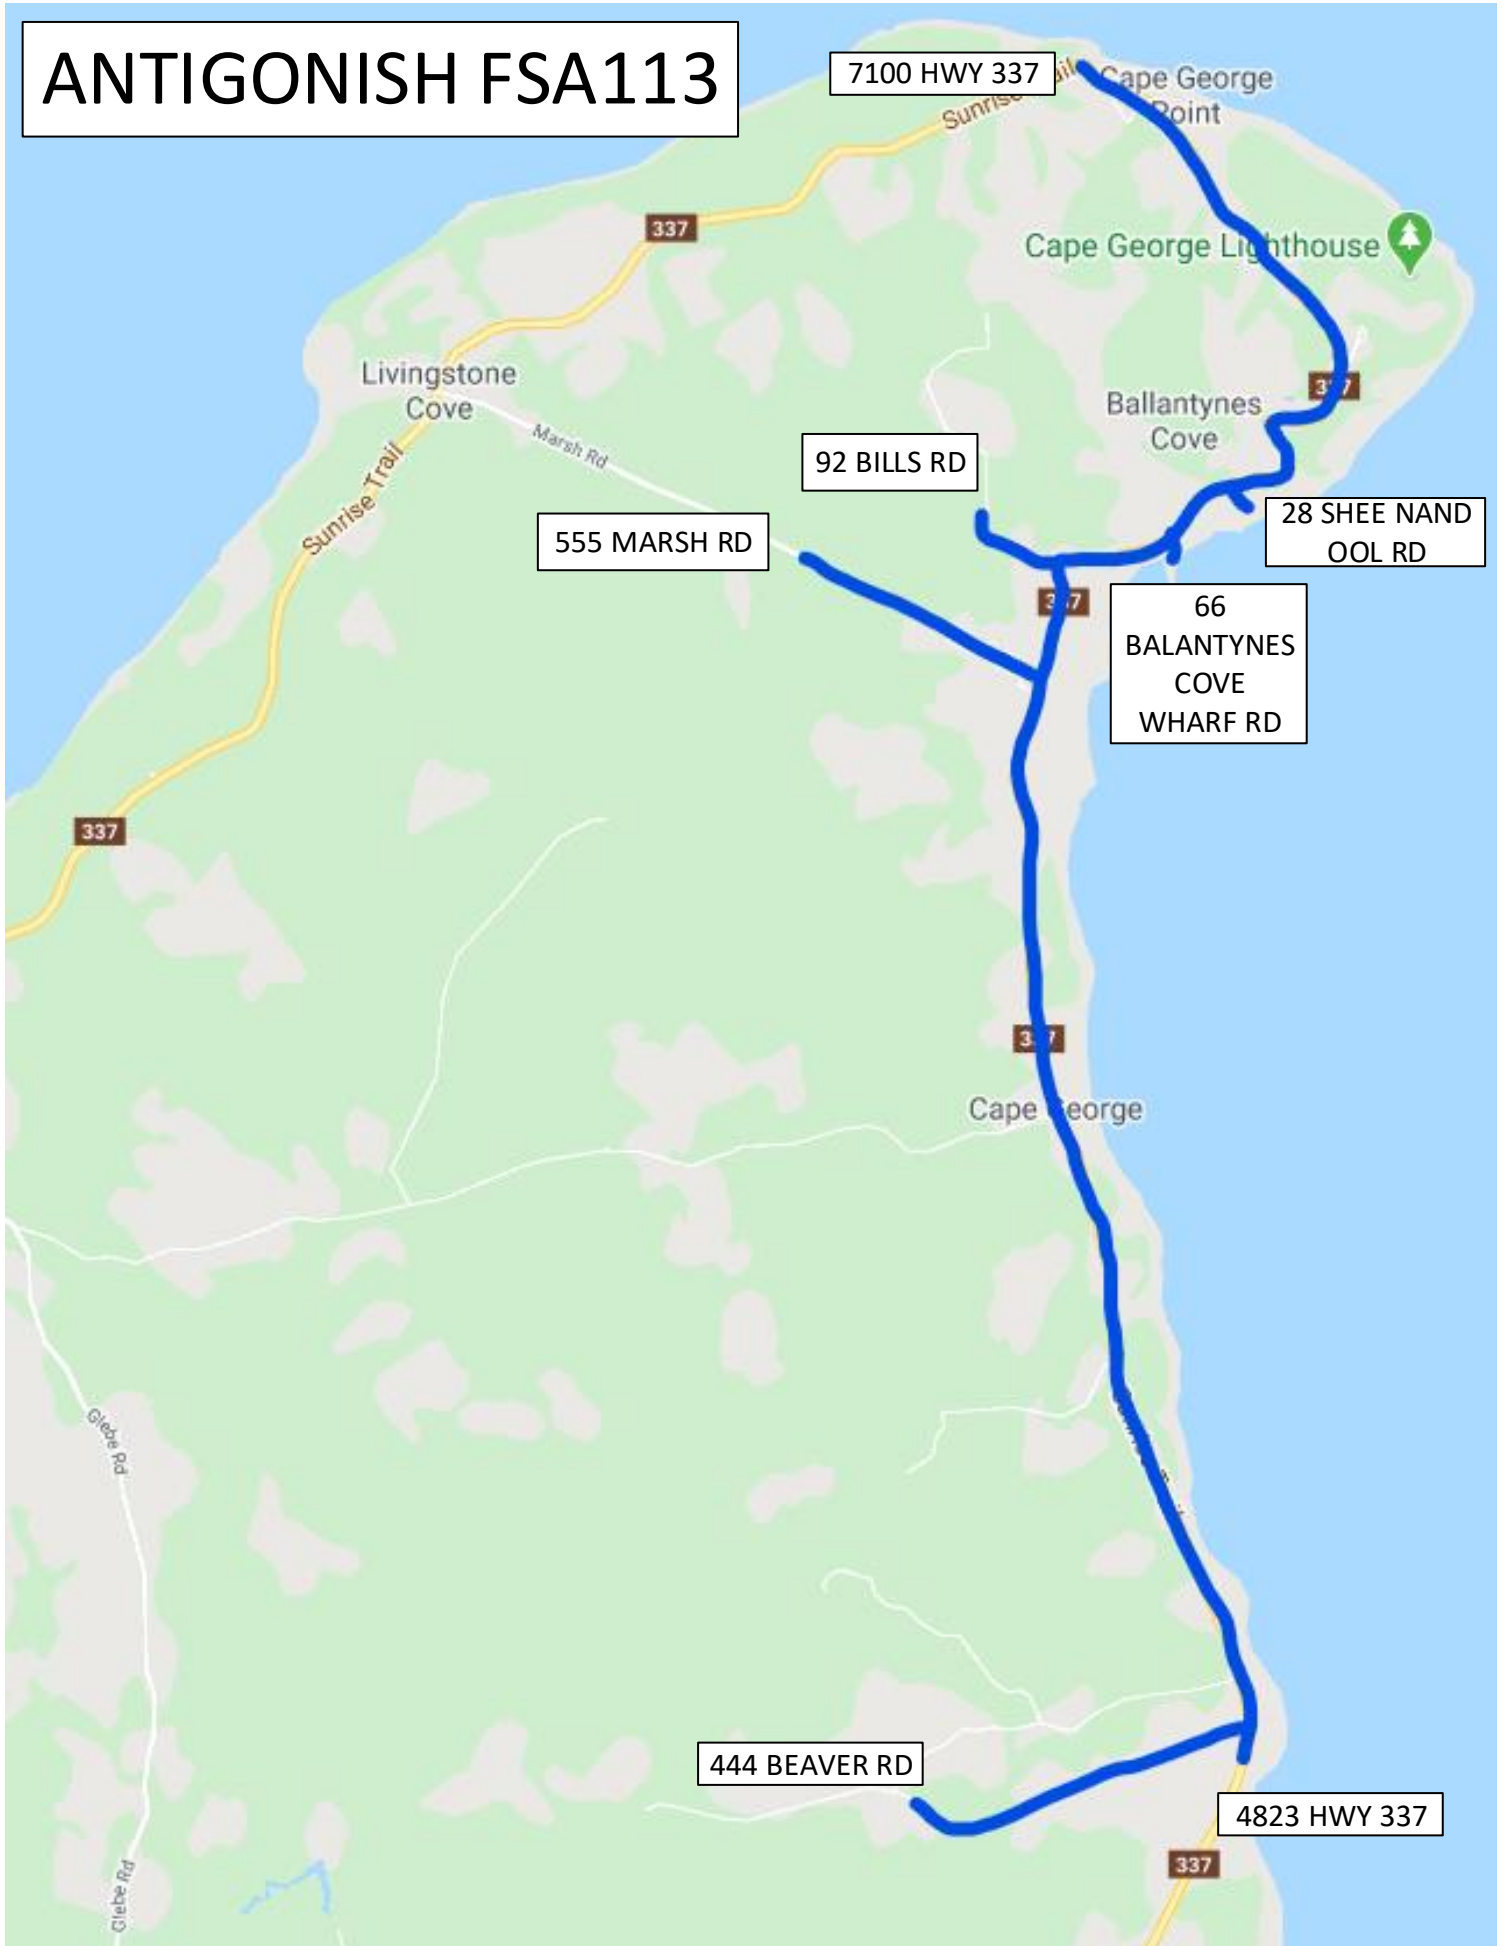

# ANTIGONISH FSA113

# ANTIGONISH FSA114

4747 HWY 337

LAKEVALE HEIGHTS RD FULLY SERVED

773 NORTH LAKEVALE RD

143 MACNEILS RD

North Lakevale

Lakevale

153 MACDOUGALL RD

1111 WEST LAKEVALE RD

4023 HWY 337

West Lakevale

# ANTIGONISH FSA206