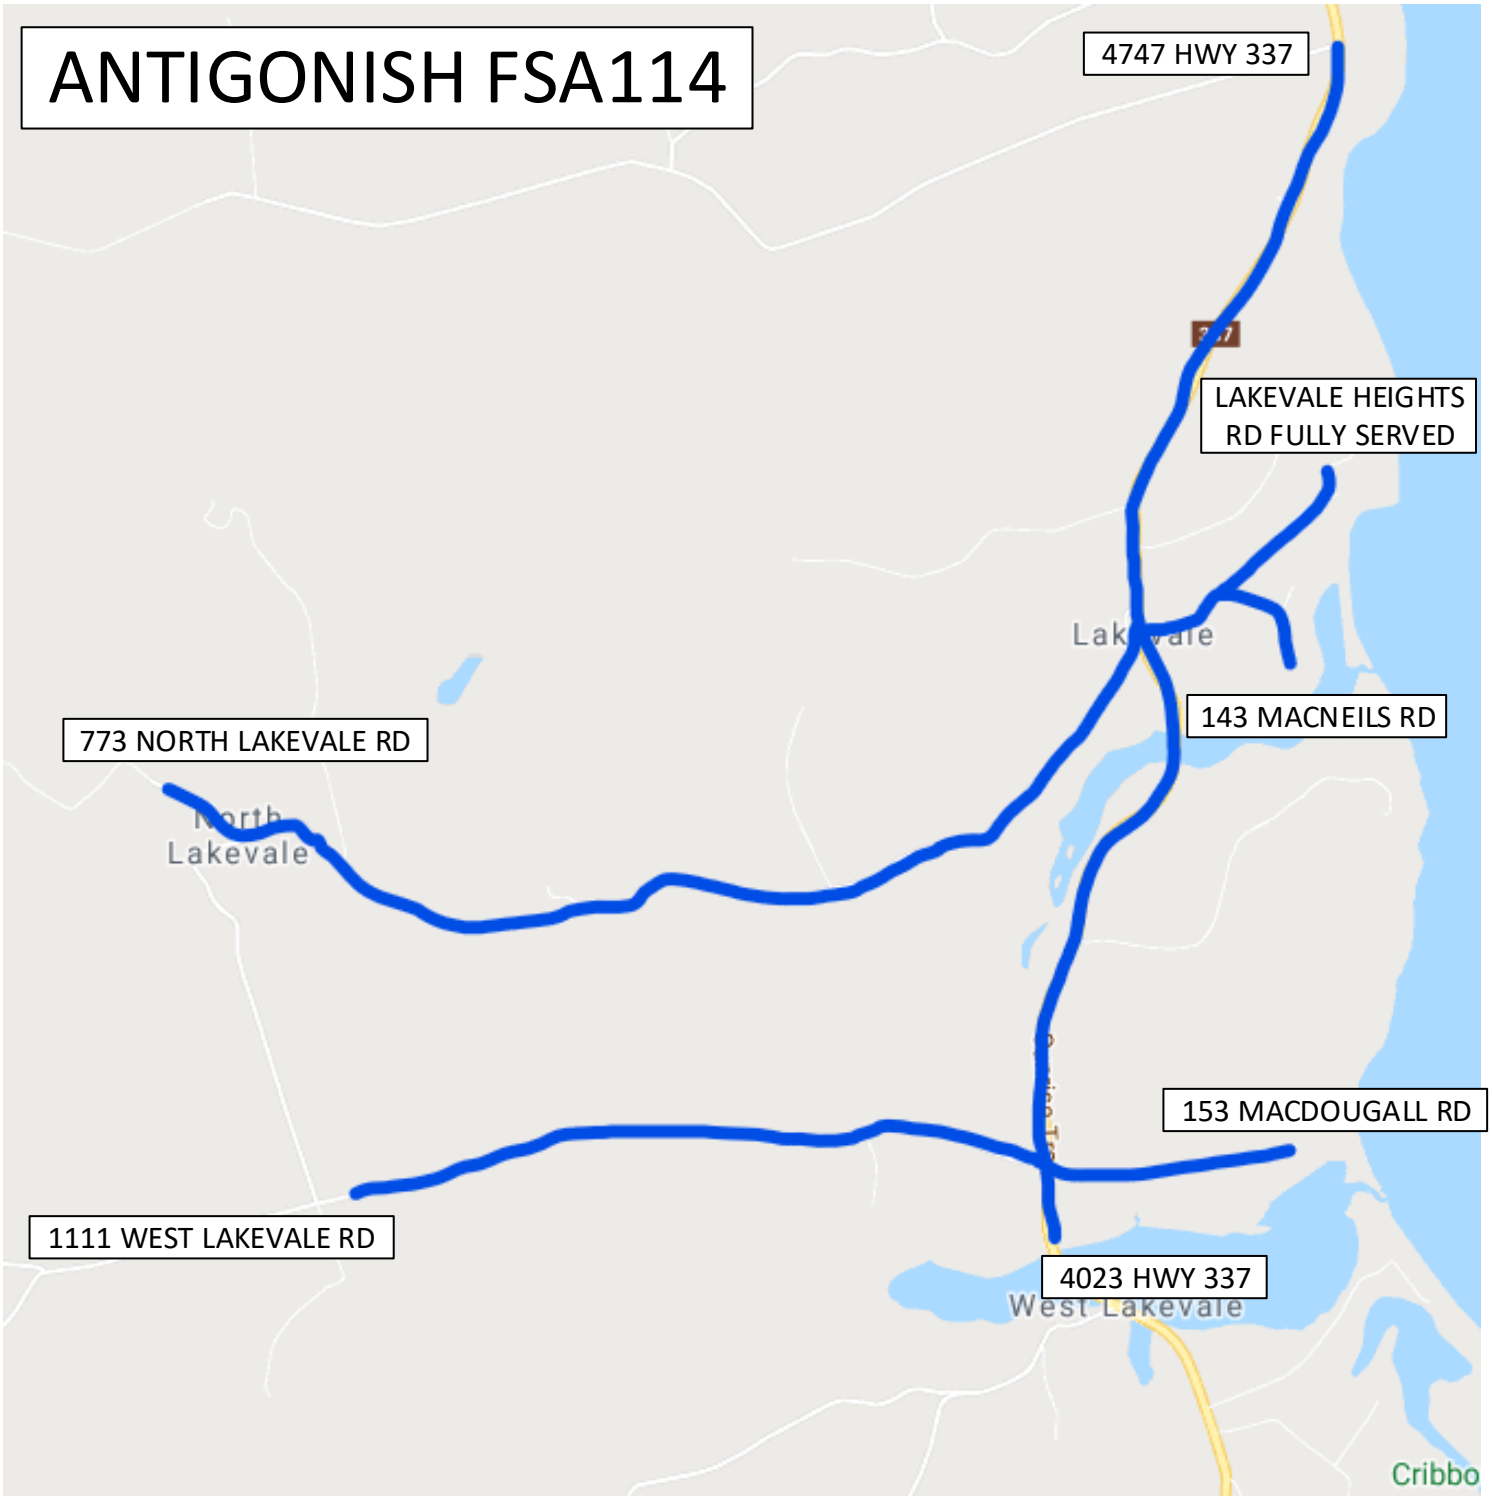

# ANTIGONISH FSA113

# ANTIGONISH FSA114

4747 HWY 337

LAKEVALE HEIGHTS RD FULLY SERVED

773 NORTH LAKEVALE RD

143 MACNEILS RD

North Lakevale

Lakevale

153 MACDOUGALL RD

1111 WEST LAKEVALE RD

4023 HWY 337

West Lakevale