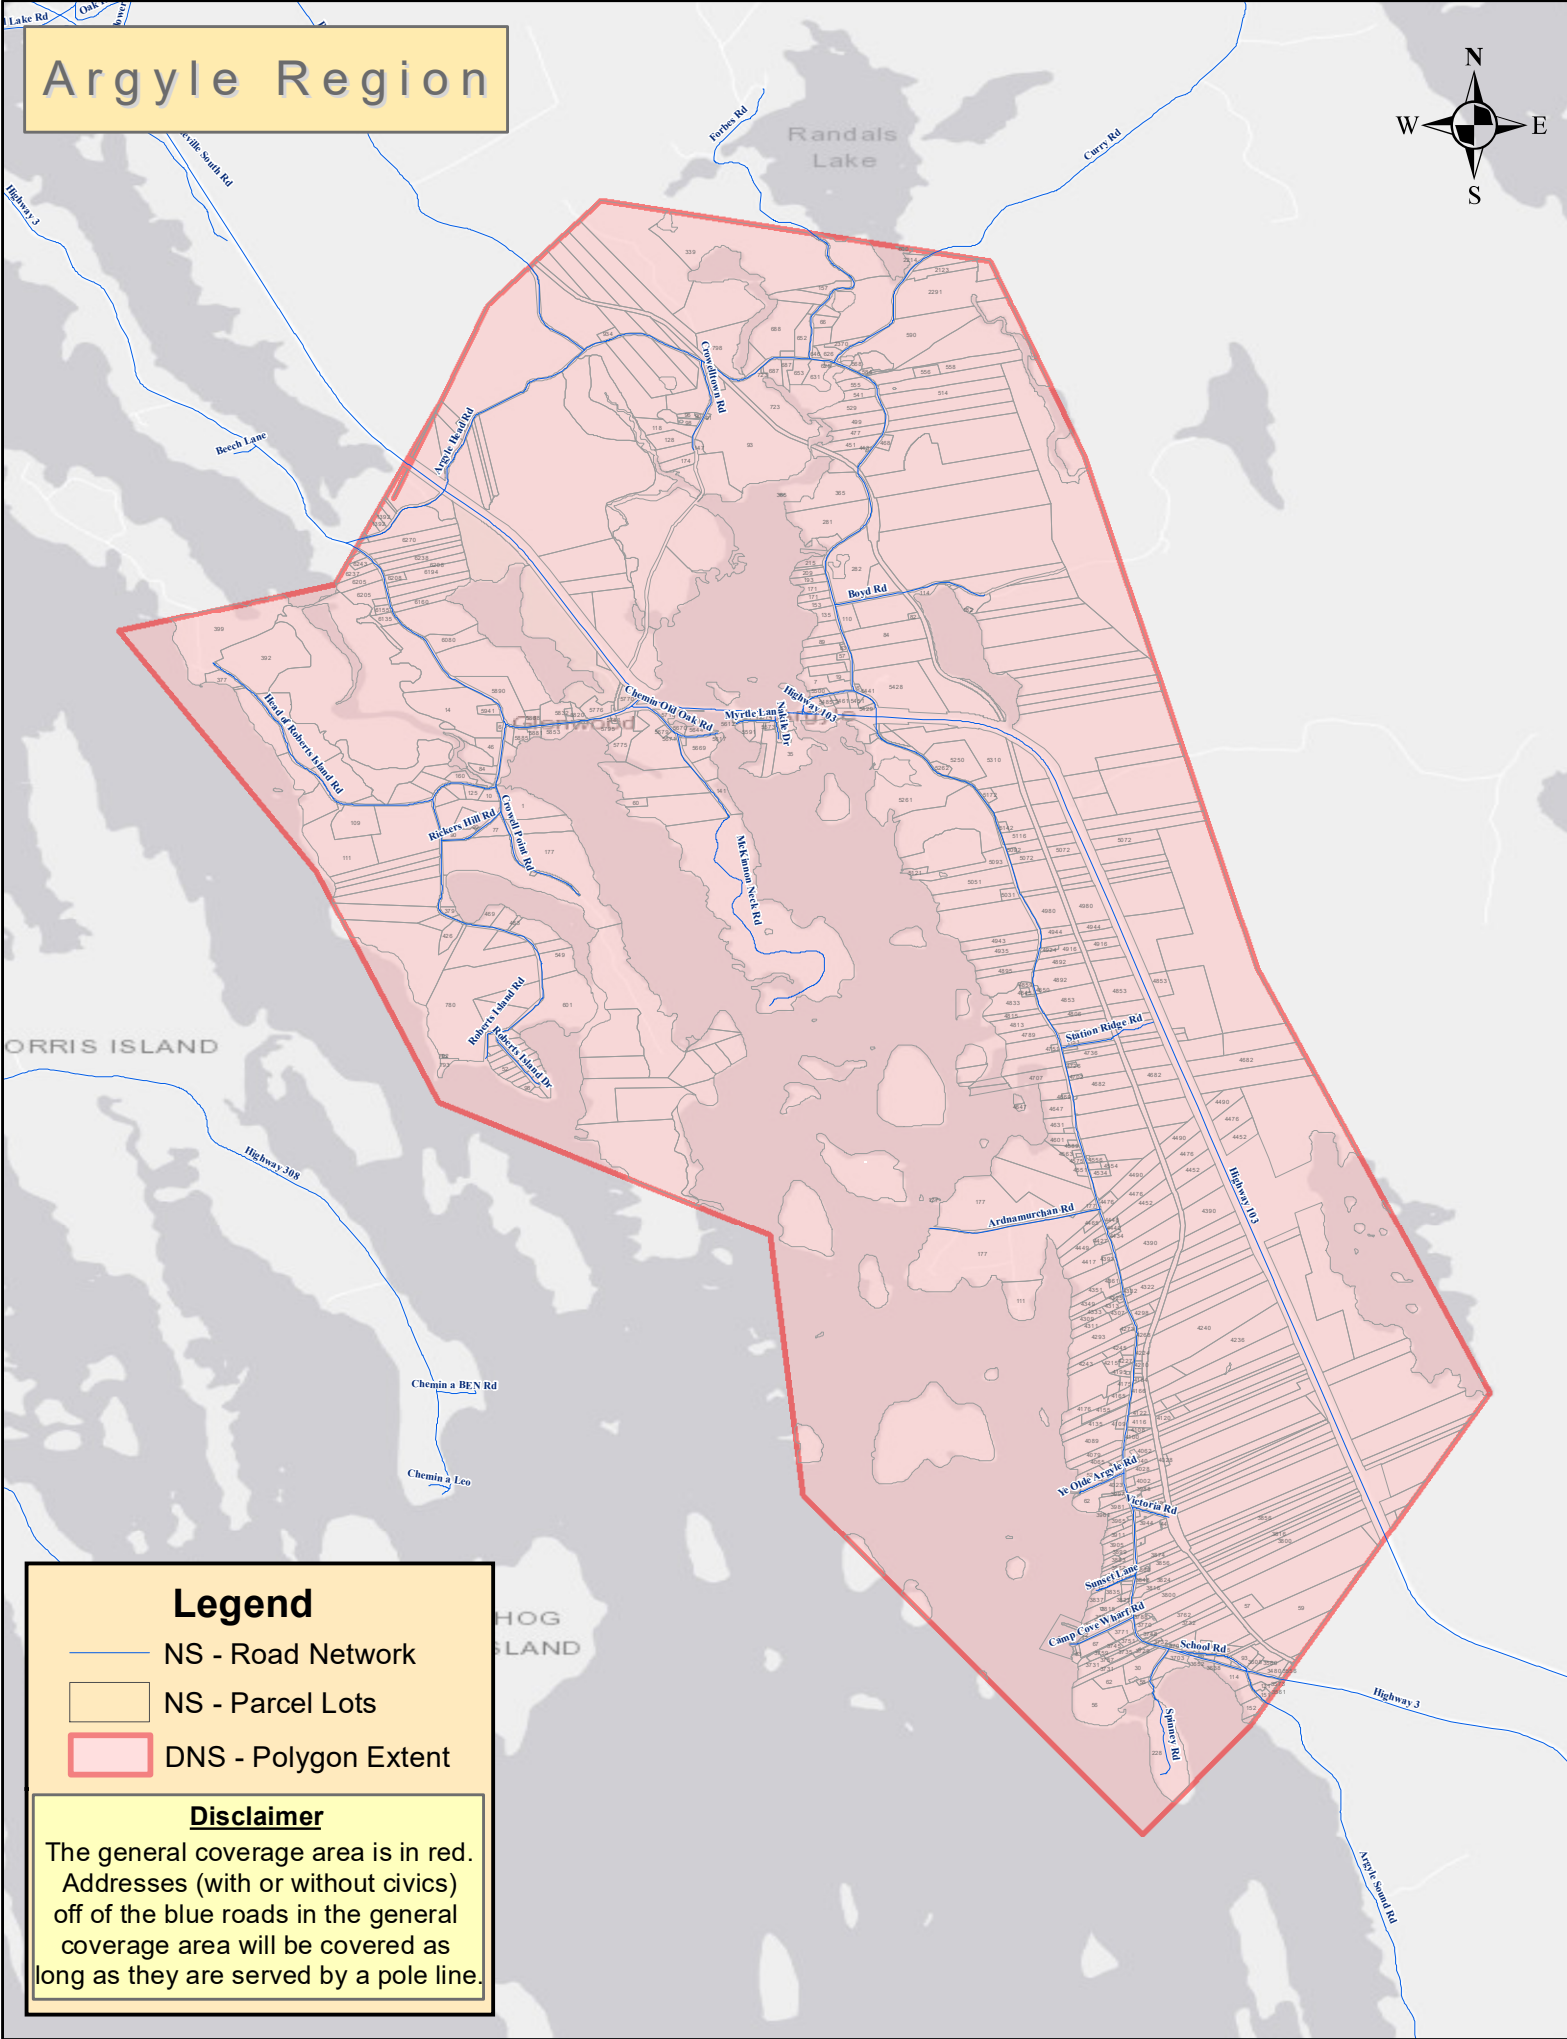

# Argyle Region

**Legend**

- NS - Road Network
- NS - Parcel Lots
- DNS - Polygon Extent

**Disclaimer**

The general coverage area is in red. Addresses (with or without civics) off of the blue roads in the general coverage area will be covered as long as they are served by a pole line.