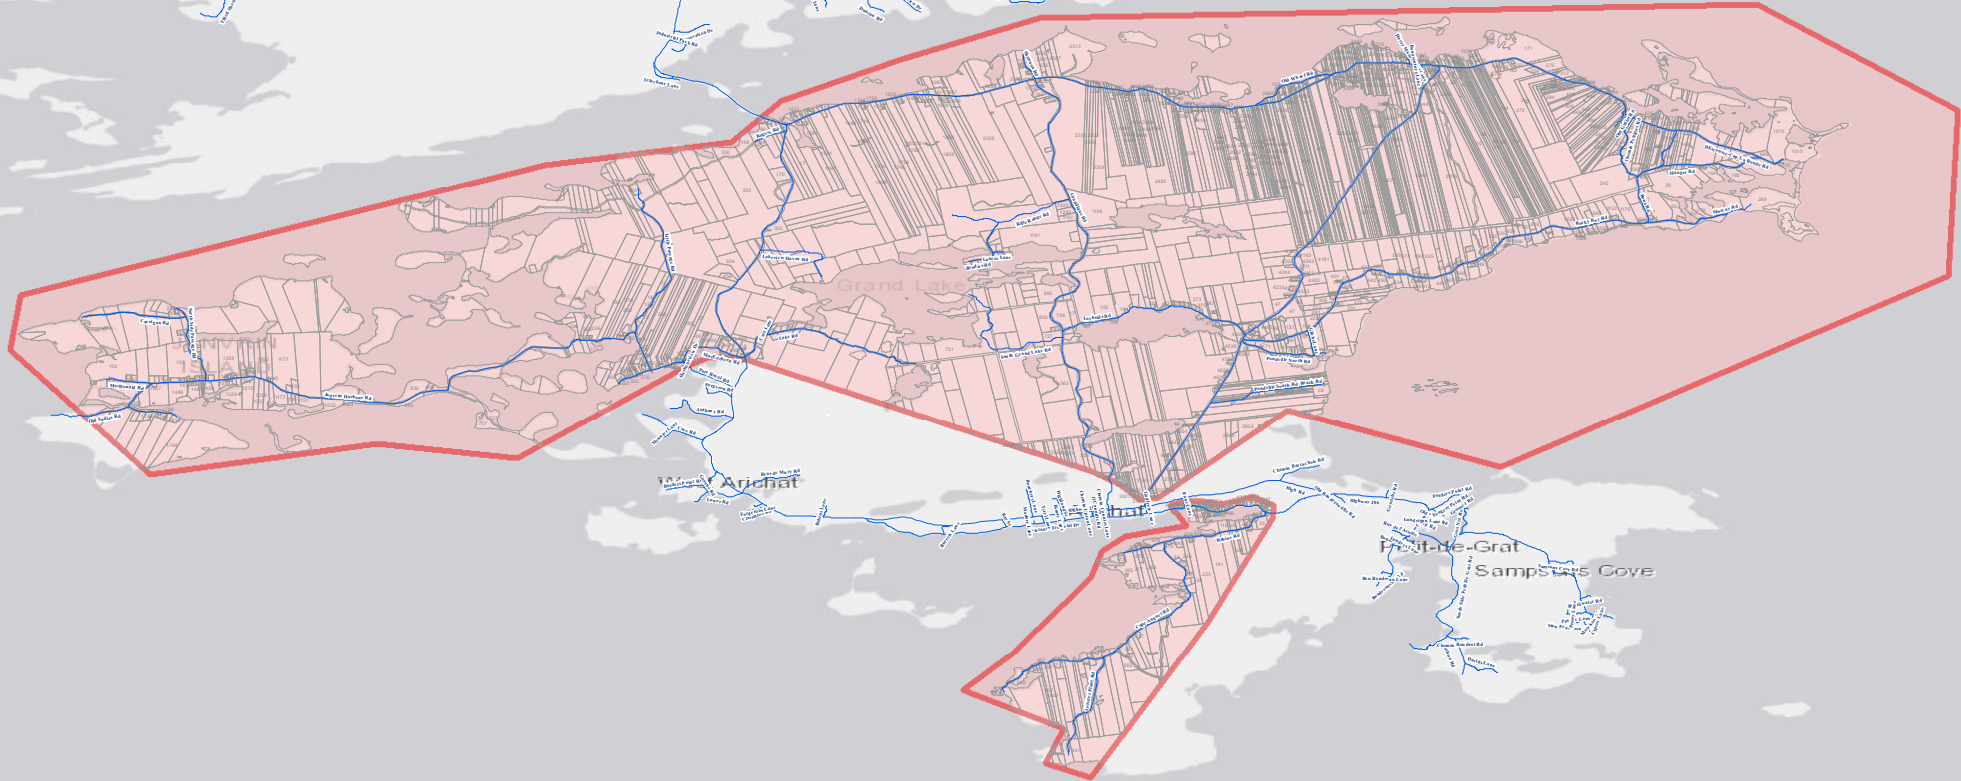

# Arichat Region

**Legend**

- NS - Road Network
- NS - Parcel Lots
- DNS - Polygon Extent

**Disclaimer**

The general coverage area is in red. Addresses (with or without civics) off of the blue roads in the general coverage area will be covered as long as they are served by a pole line.