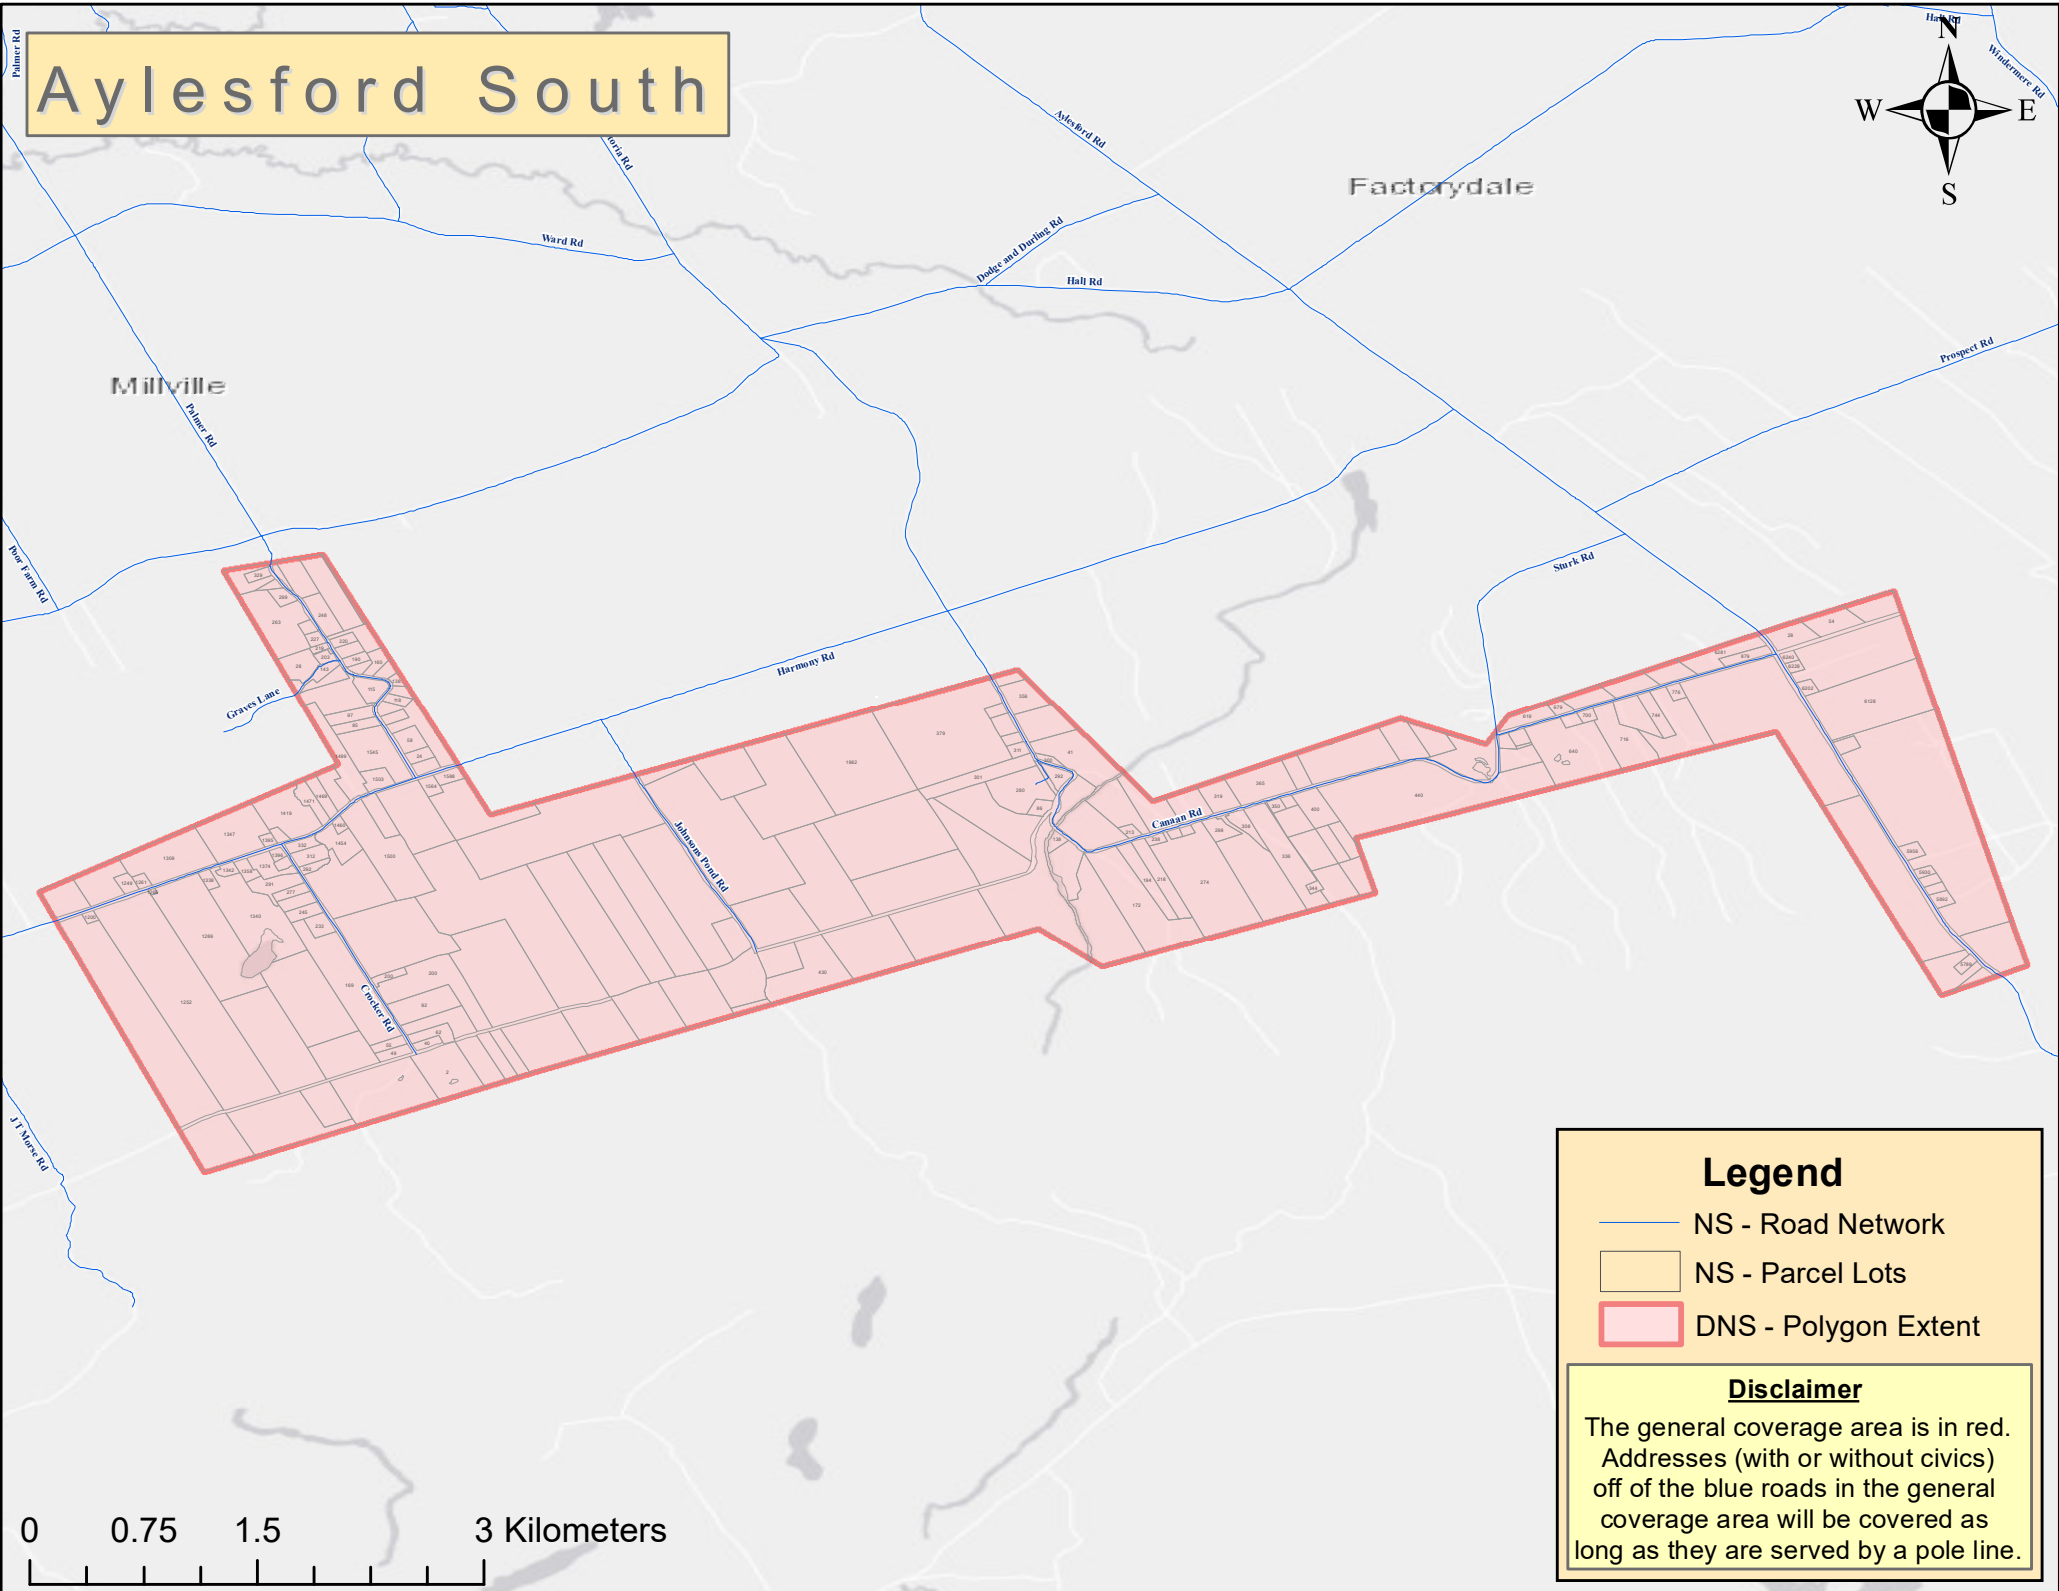

Aylesford South

Legend

- NS - Road Network
- NS - Parcel Lots
- DNS - Polygon Extent

Disclaimer

The general coverage area is in red. Addresses (with or without civics) off of the blue roads in the general coverage area will be covered as long as they are served by a pole line.