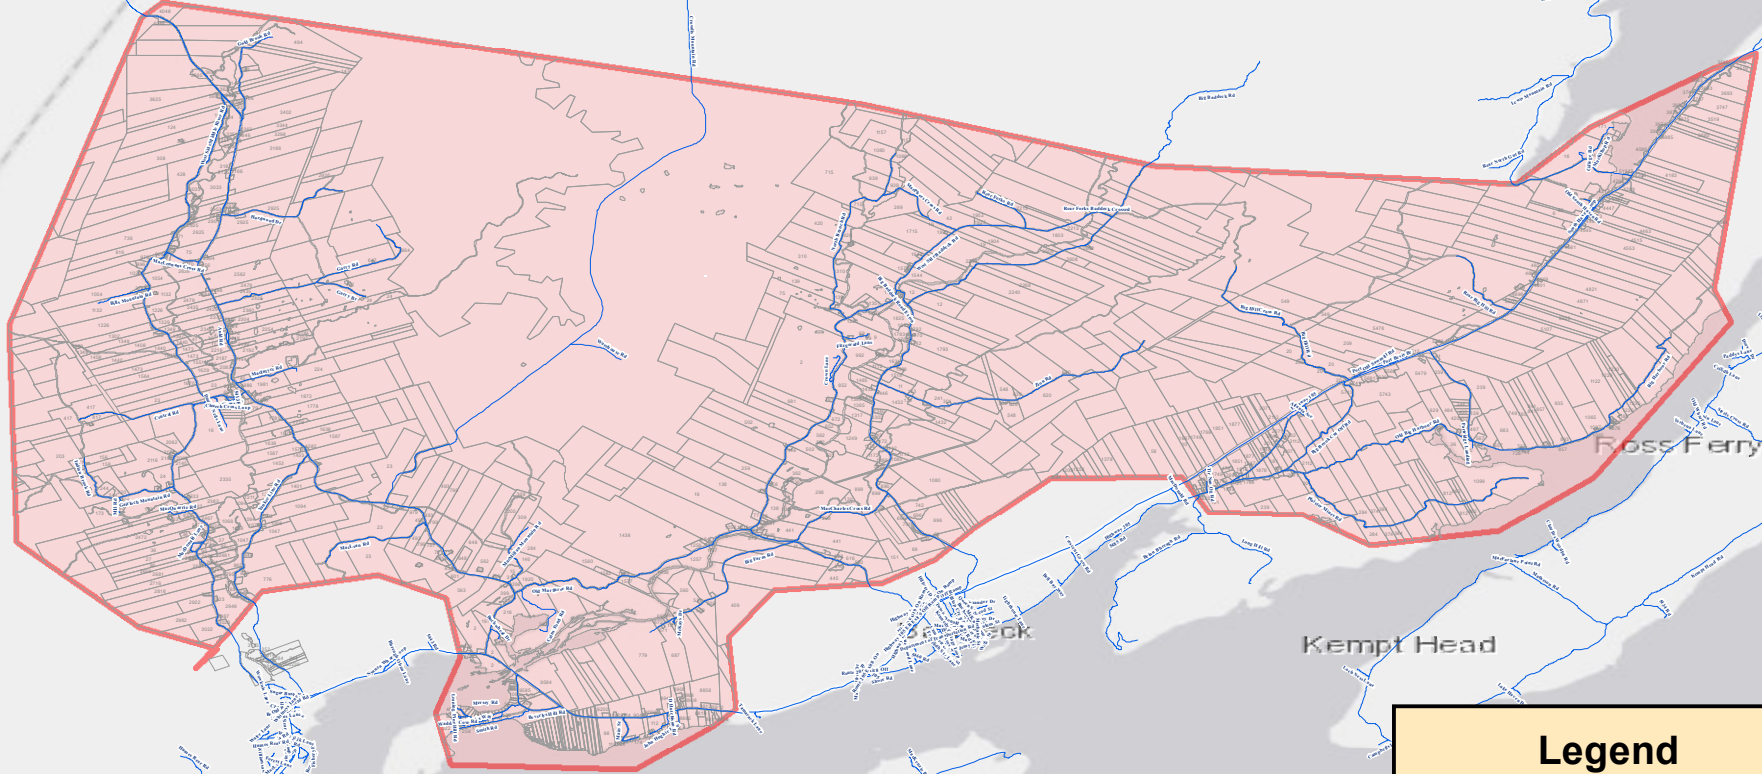

# Baddeck Region

English Harbour

## Legend

- NS - Road Network
- NS - Parcel Lots
- DNS - Polygon Extent

## Disclaimer

The general coverage area is in red. Addresses (with or without civics) off of the blue roads in the general coverage area will be covered as long as they are served by a pole line.