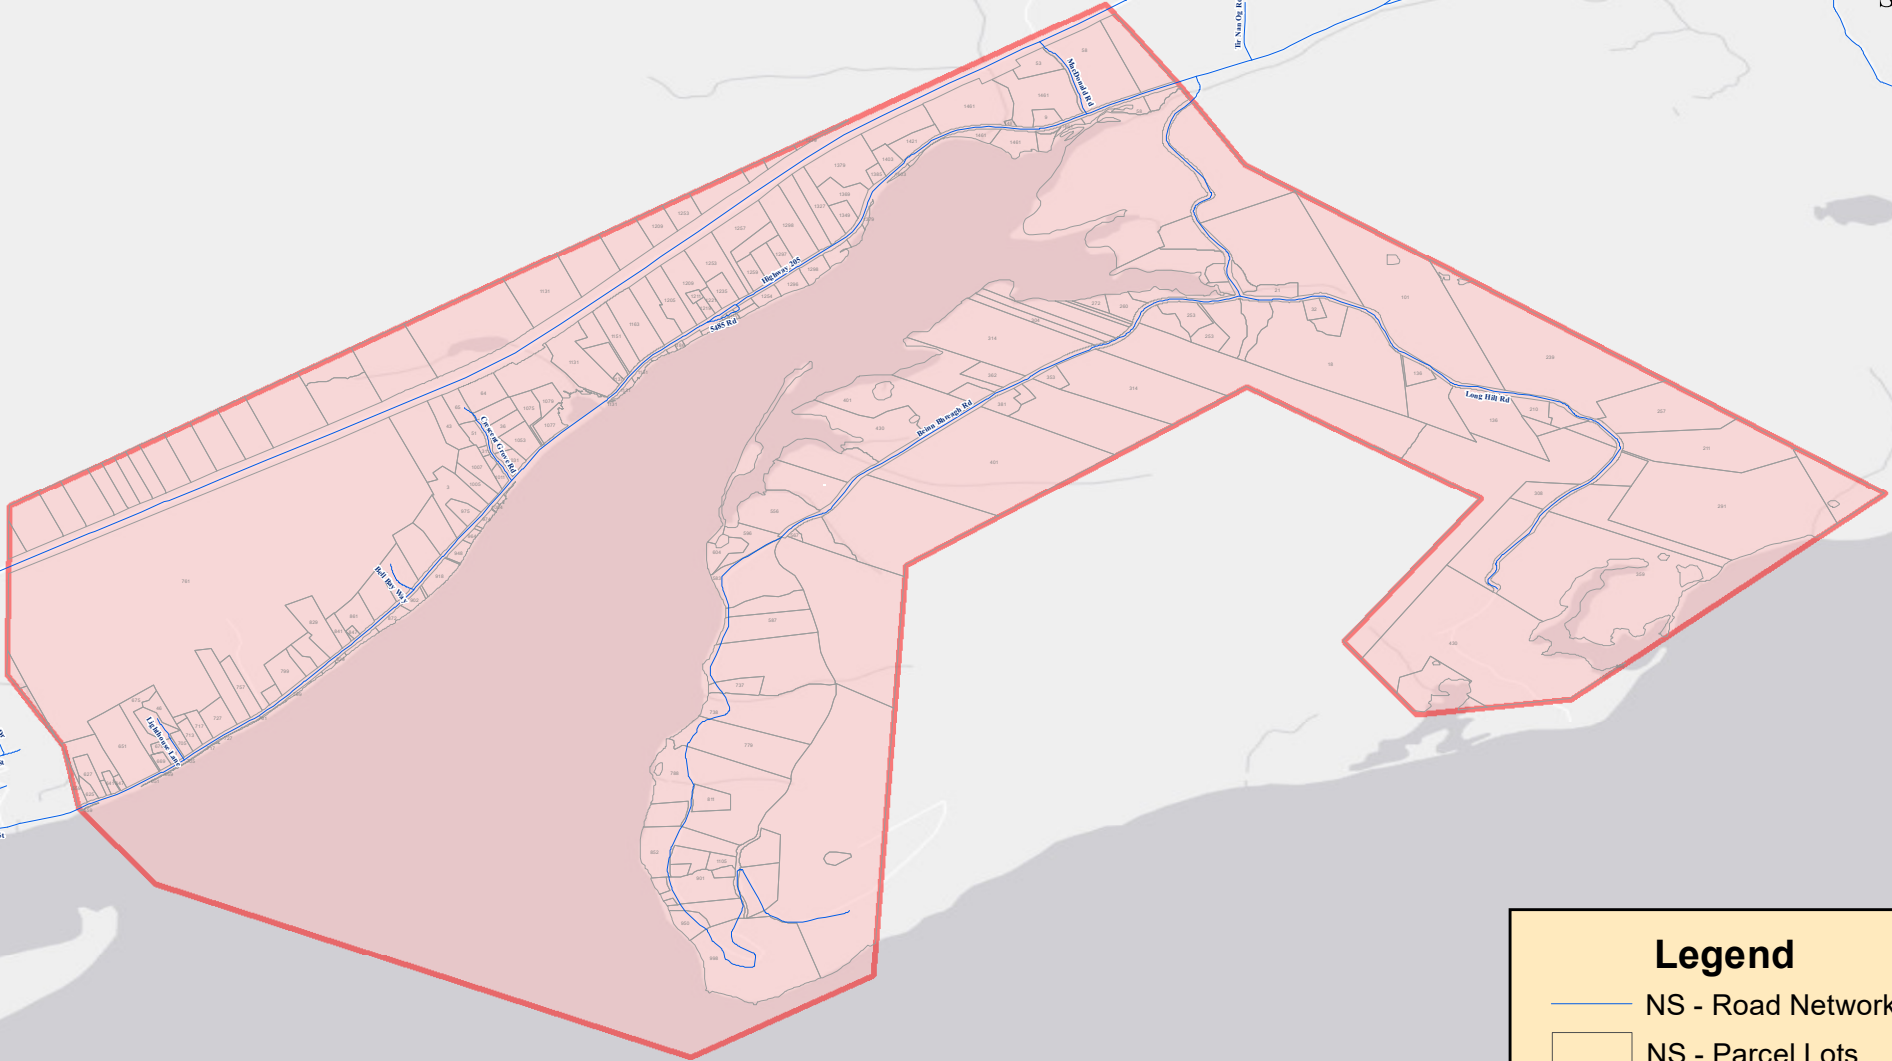

Baddeck - Beinn Bhreagh

Legend

- NS - Road Network
- NS - Parcel Lots
- DNS - Polygon Extent

Disclaimer

The general coverage area is in red. Addresses (with or without civics) off of the blue roads in the general coverage area will be covered as long as they are served by a pole line.