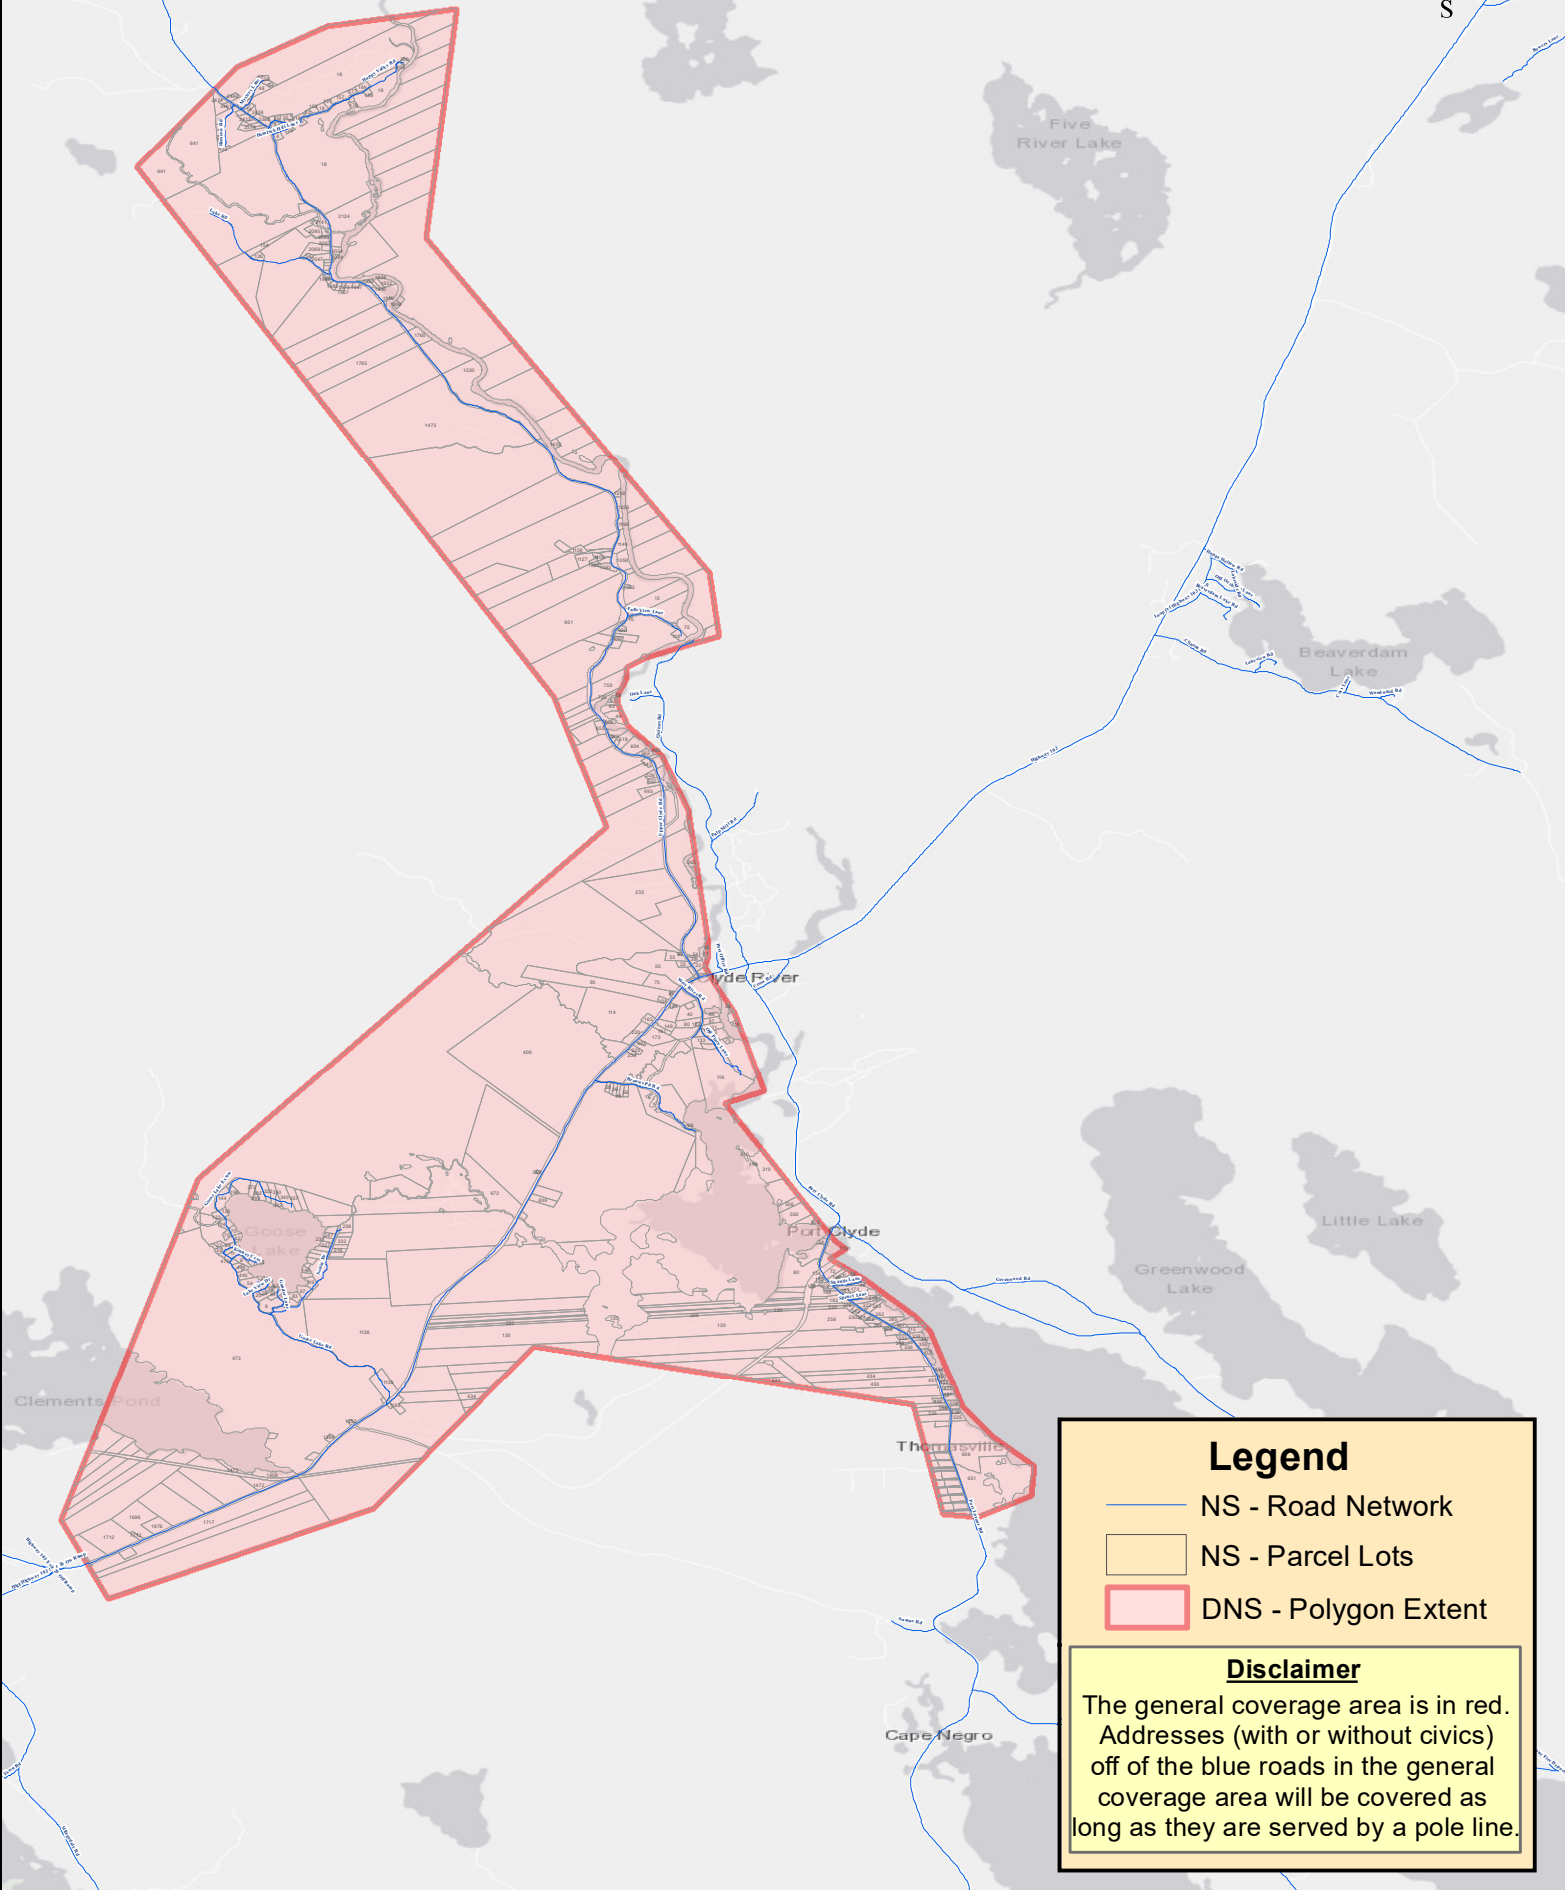

Barrington East Region

Legend

- NS - Road Network
- NS - Parcel Lots
- DNS - Polygon Extent

Disclaimer

The general coverage area is in red. Addresses (with or without civics) off of the blue roads in the general coverage area will be covered as long as they are served by a pole line.