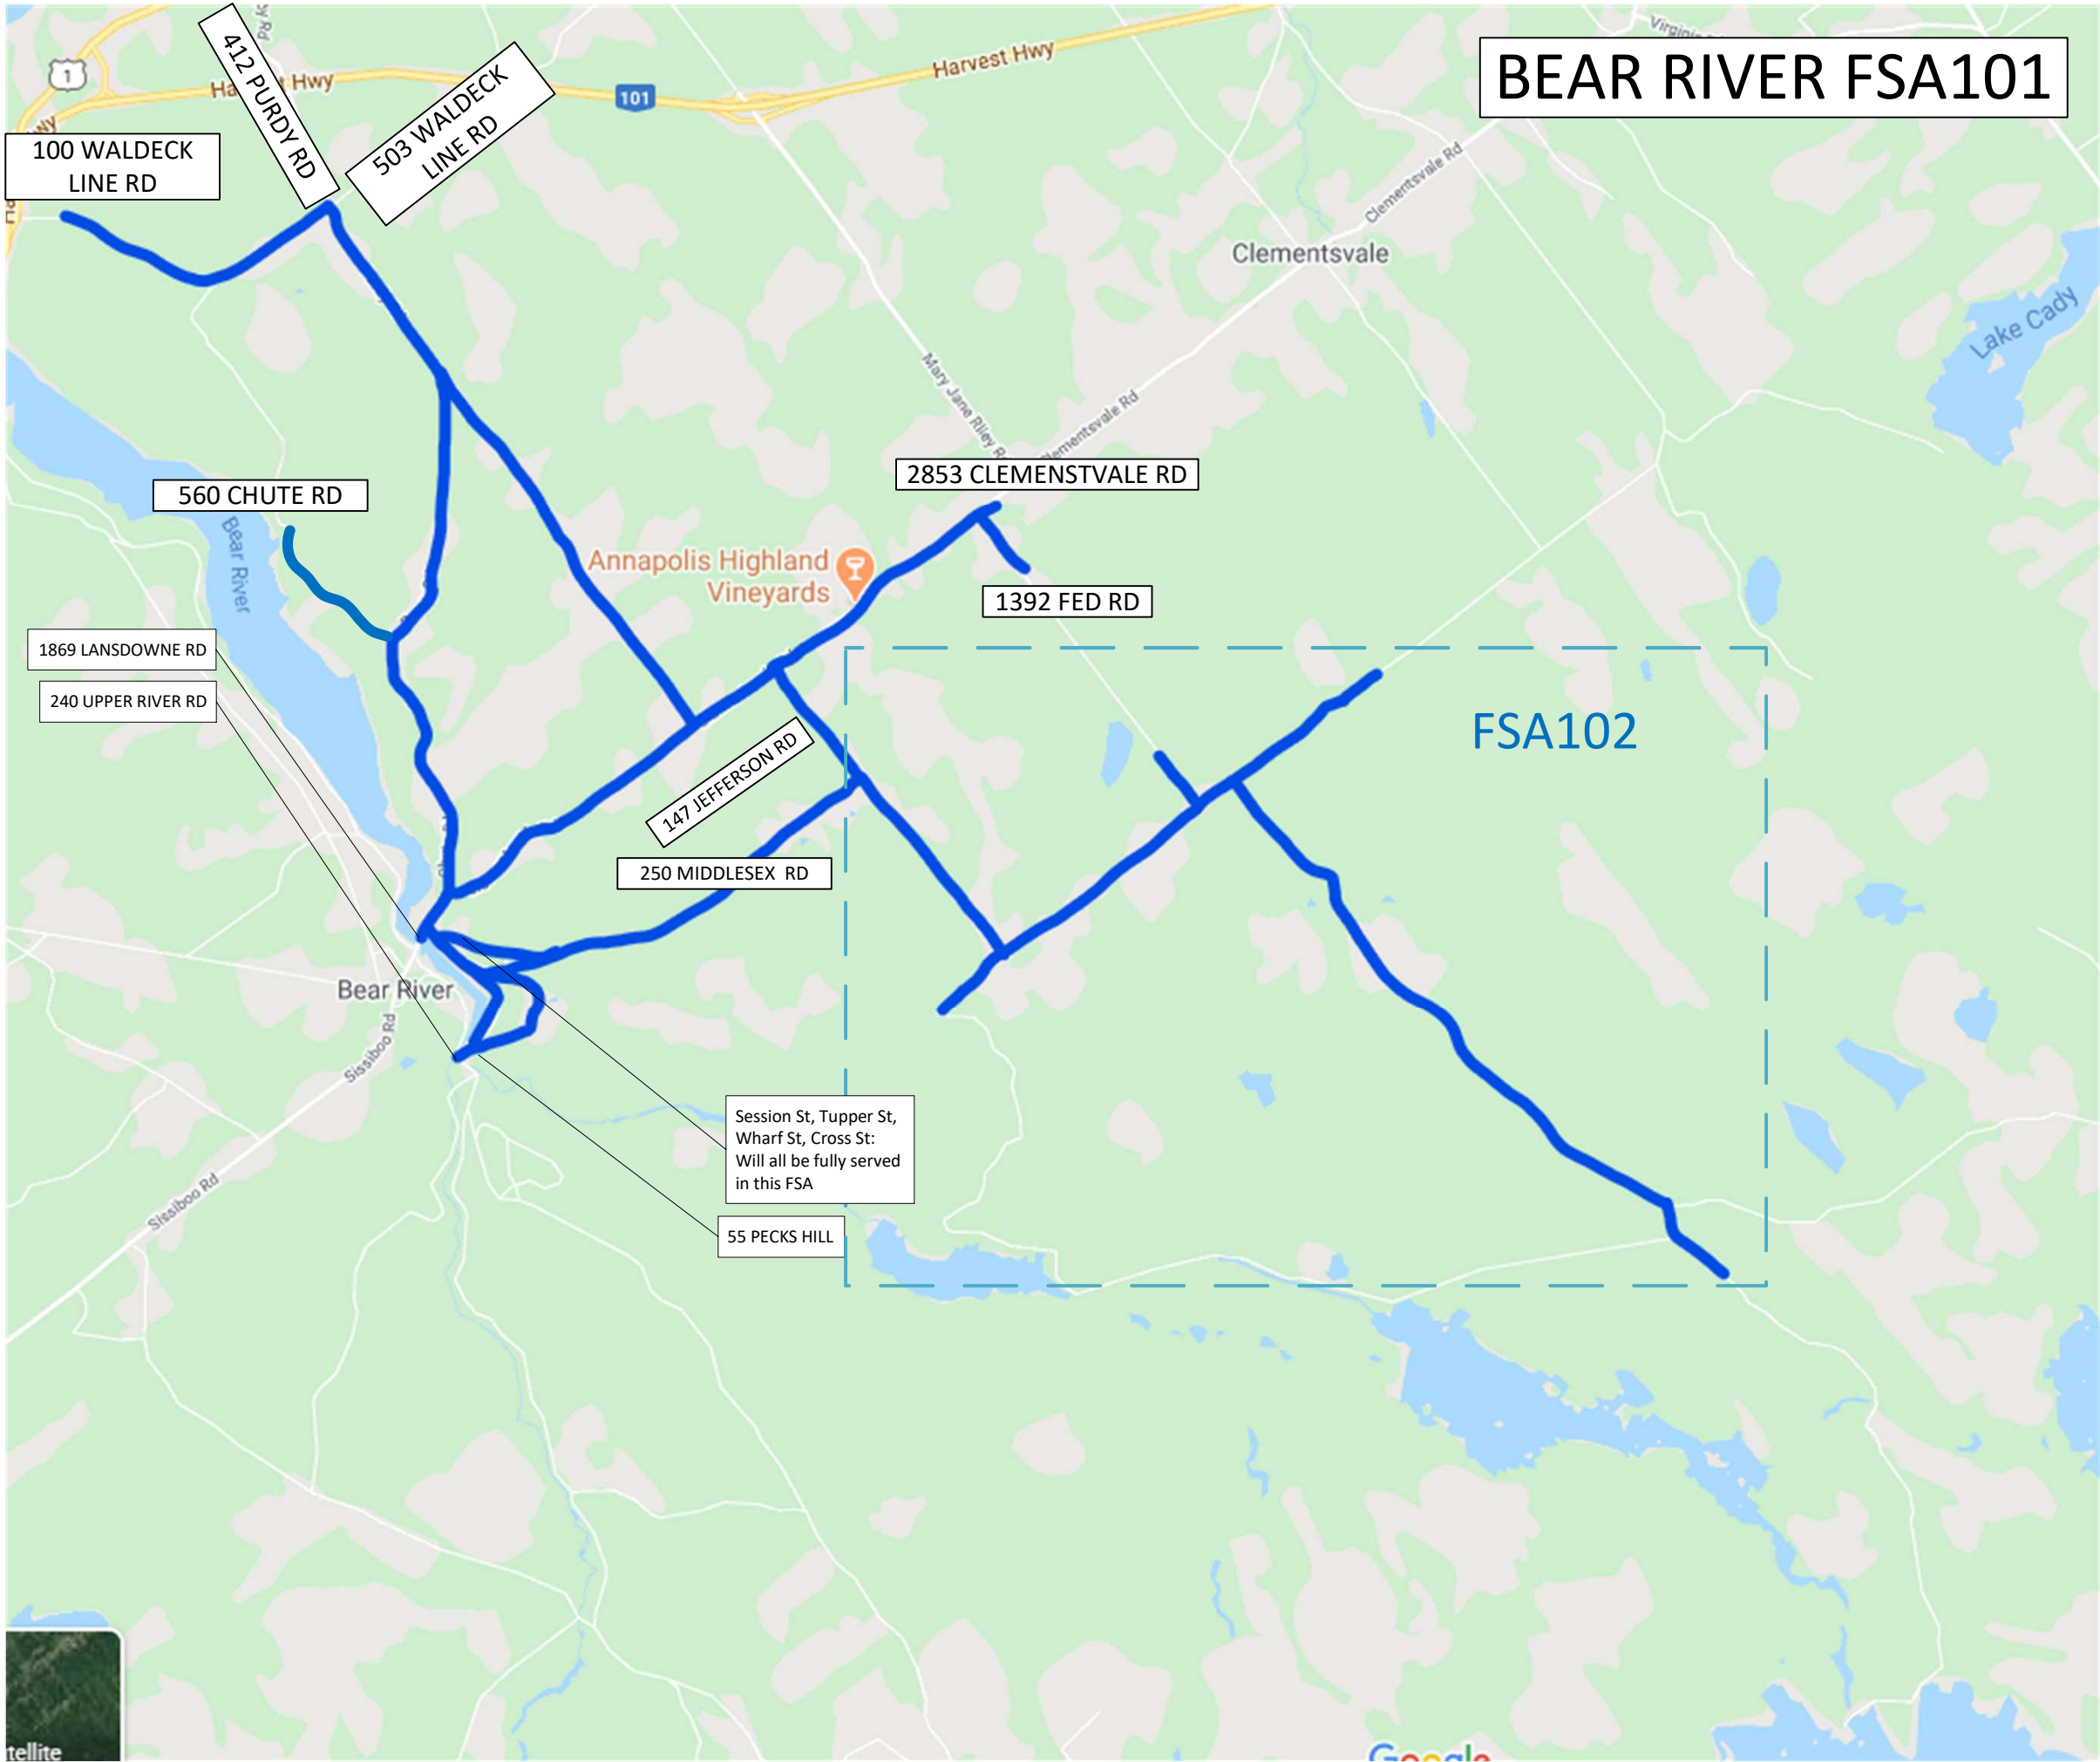

BEAR RIVER FSA101

BEAR RIVER FSA102

793 GREENLAND RD

1686 FED RD

193 JEFFERSON RD

318 MIDDLESEX RD

Greenland

2729 VICTORY RD

897 SAM HARRIS RD

111 LAKE MULGRAVE RD

BEAR RIVER
INDIAN
RESERVE

BEAR RIVER FSA103

632 POWER LOT RD

584 SHAW RD

101

Clements vale Rd

90 RIVERVIEW RD

471 RIVER RD

729 RIVER RD

1064 RIVER RD

384 LANSDOWNE RD

61 MYRTLE DR

98 BENSON AVE

45 ROBERT ST