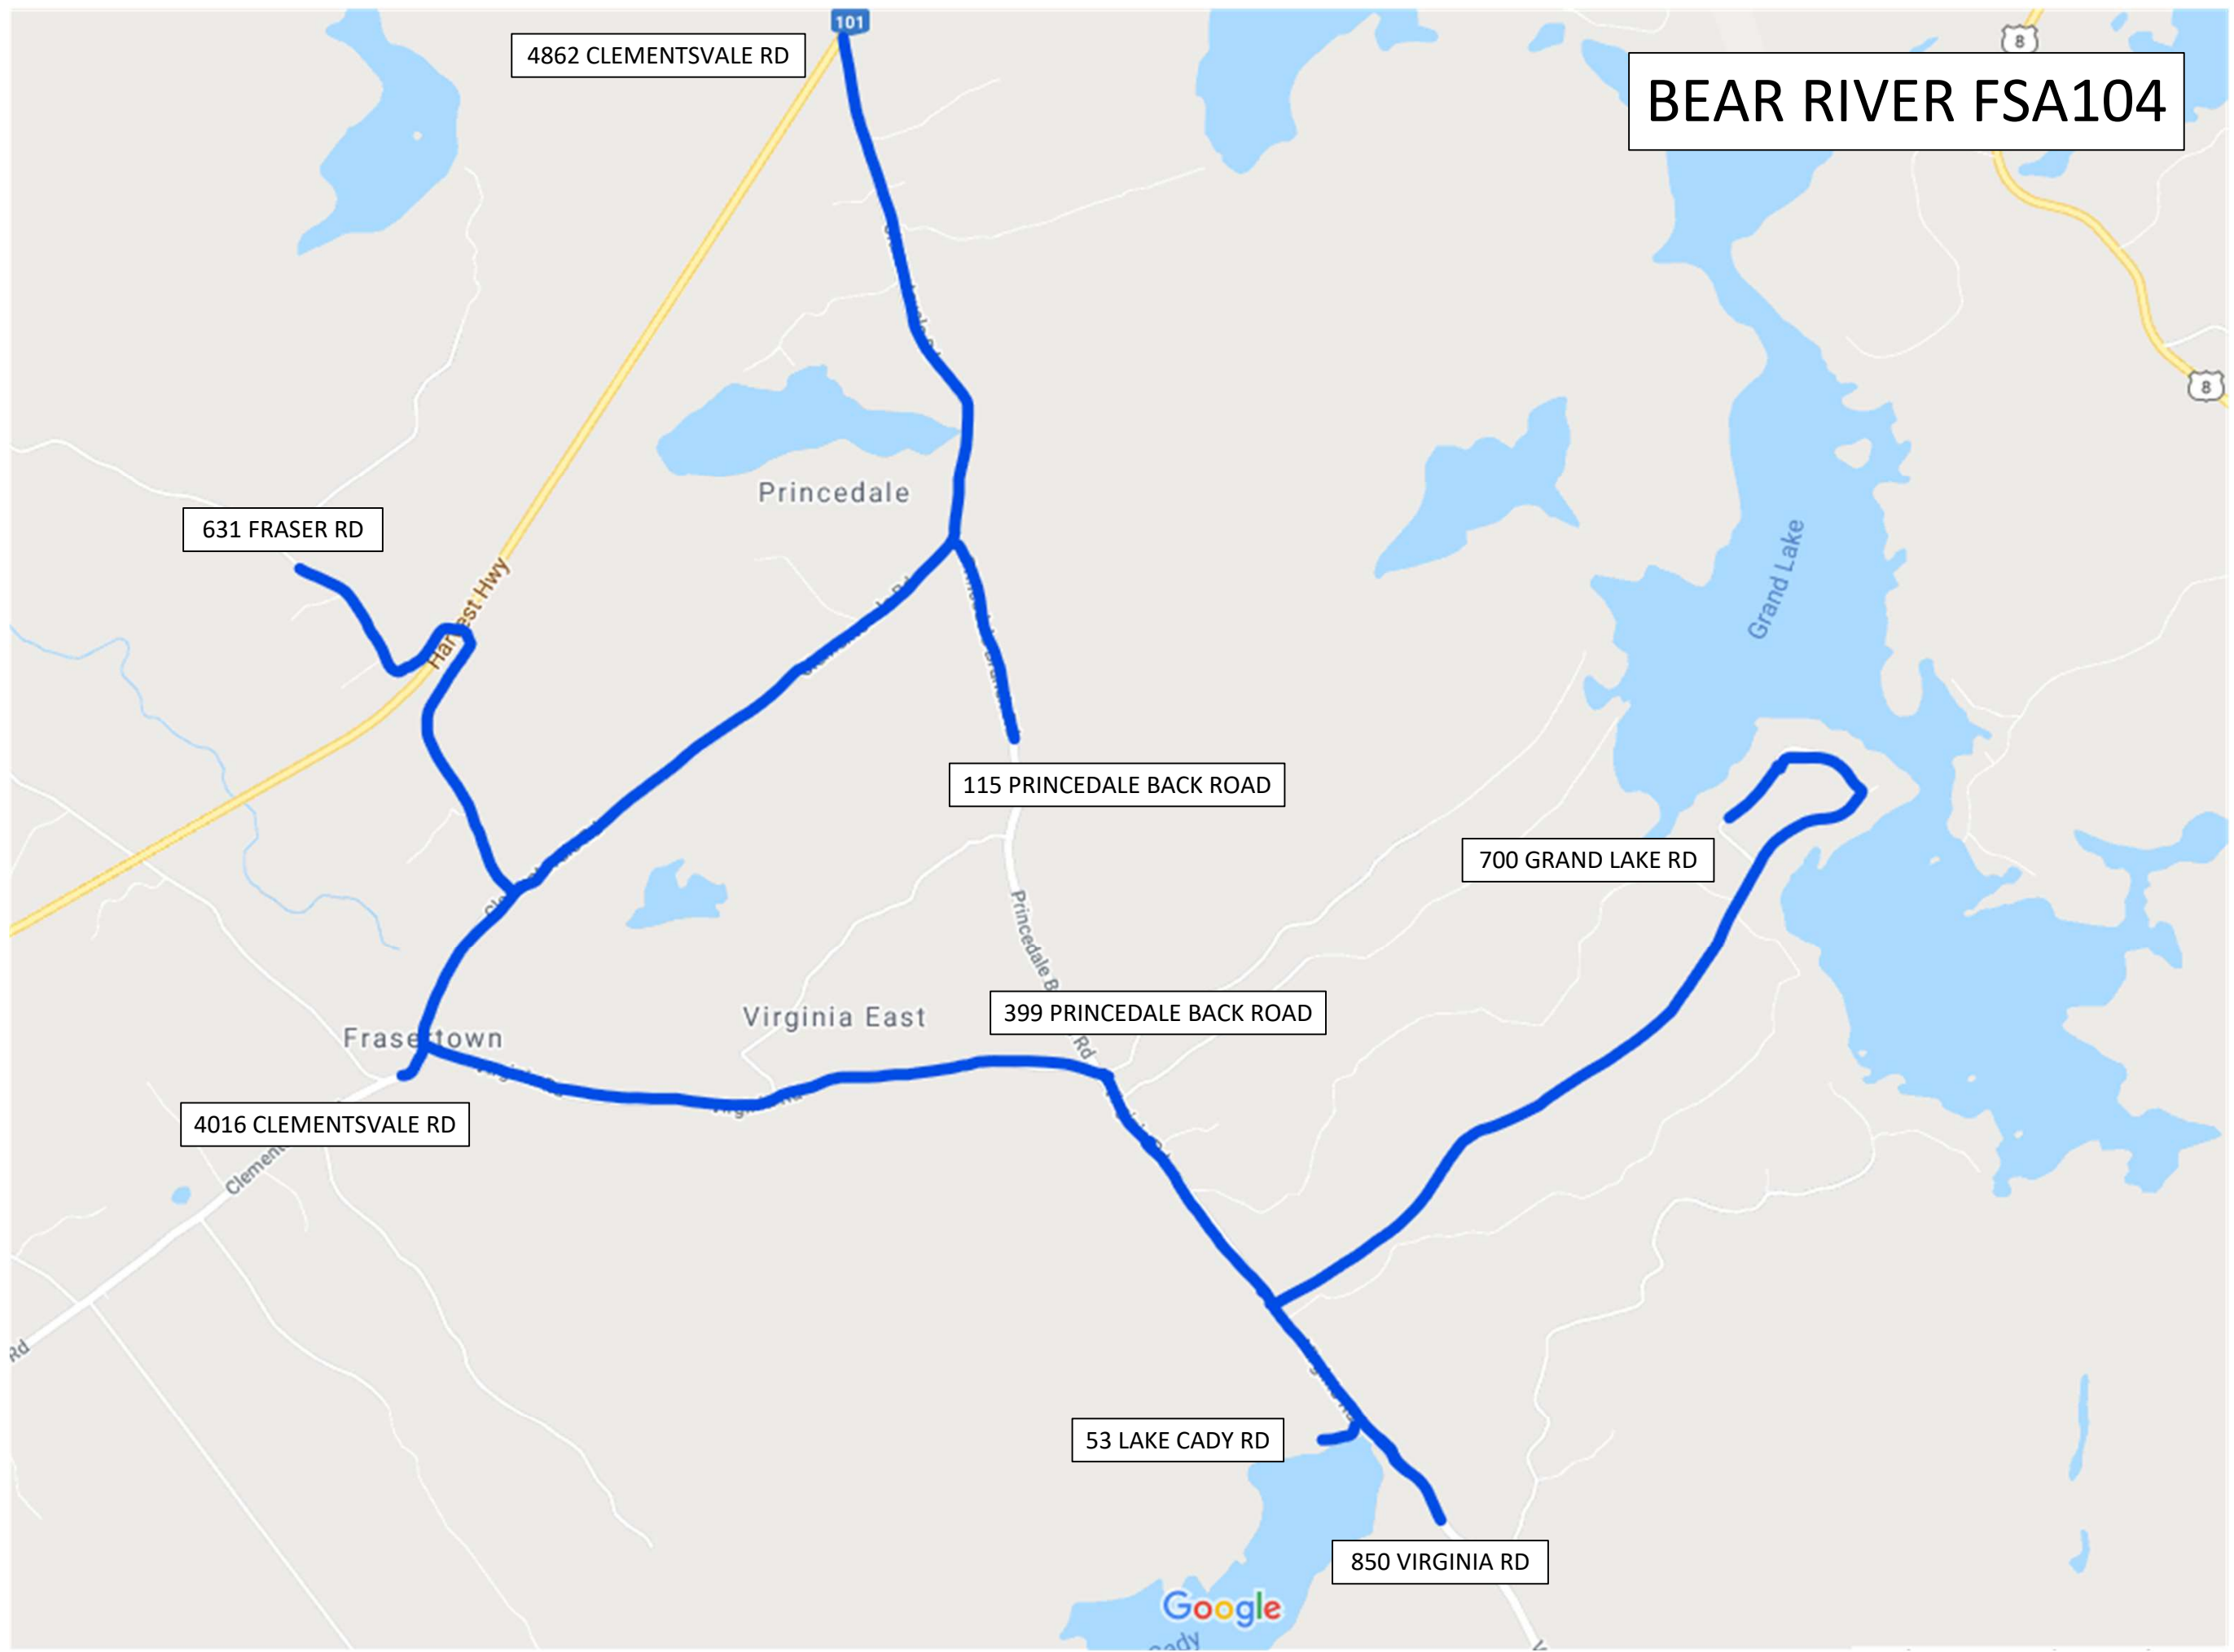

924 MARY JANE
RIELY RD

Clements vale

1424 CLEMENTSPORT RD

2877 CLEMENTSVALE RD

Bear
r East Clem

BEAR RIVER FSA104

BEAR RIVER FSA201

BEAR RIVER FSA202

90 RIVERVIEW RD

471 RIVER RD

729 RIVER RD

1064 RIVER RD

384 LANSDOWNE RD

61 MYRTLE DR

98 BENSON AVE

45 ROBERT ST