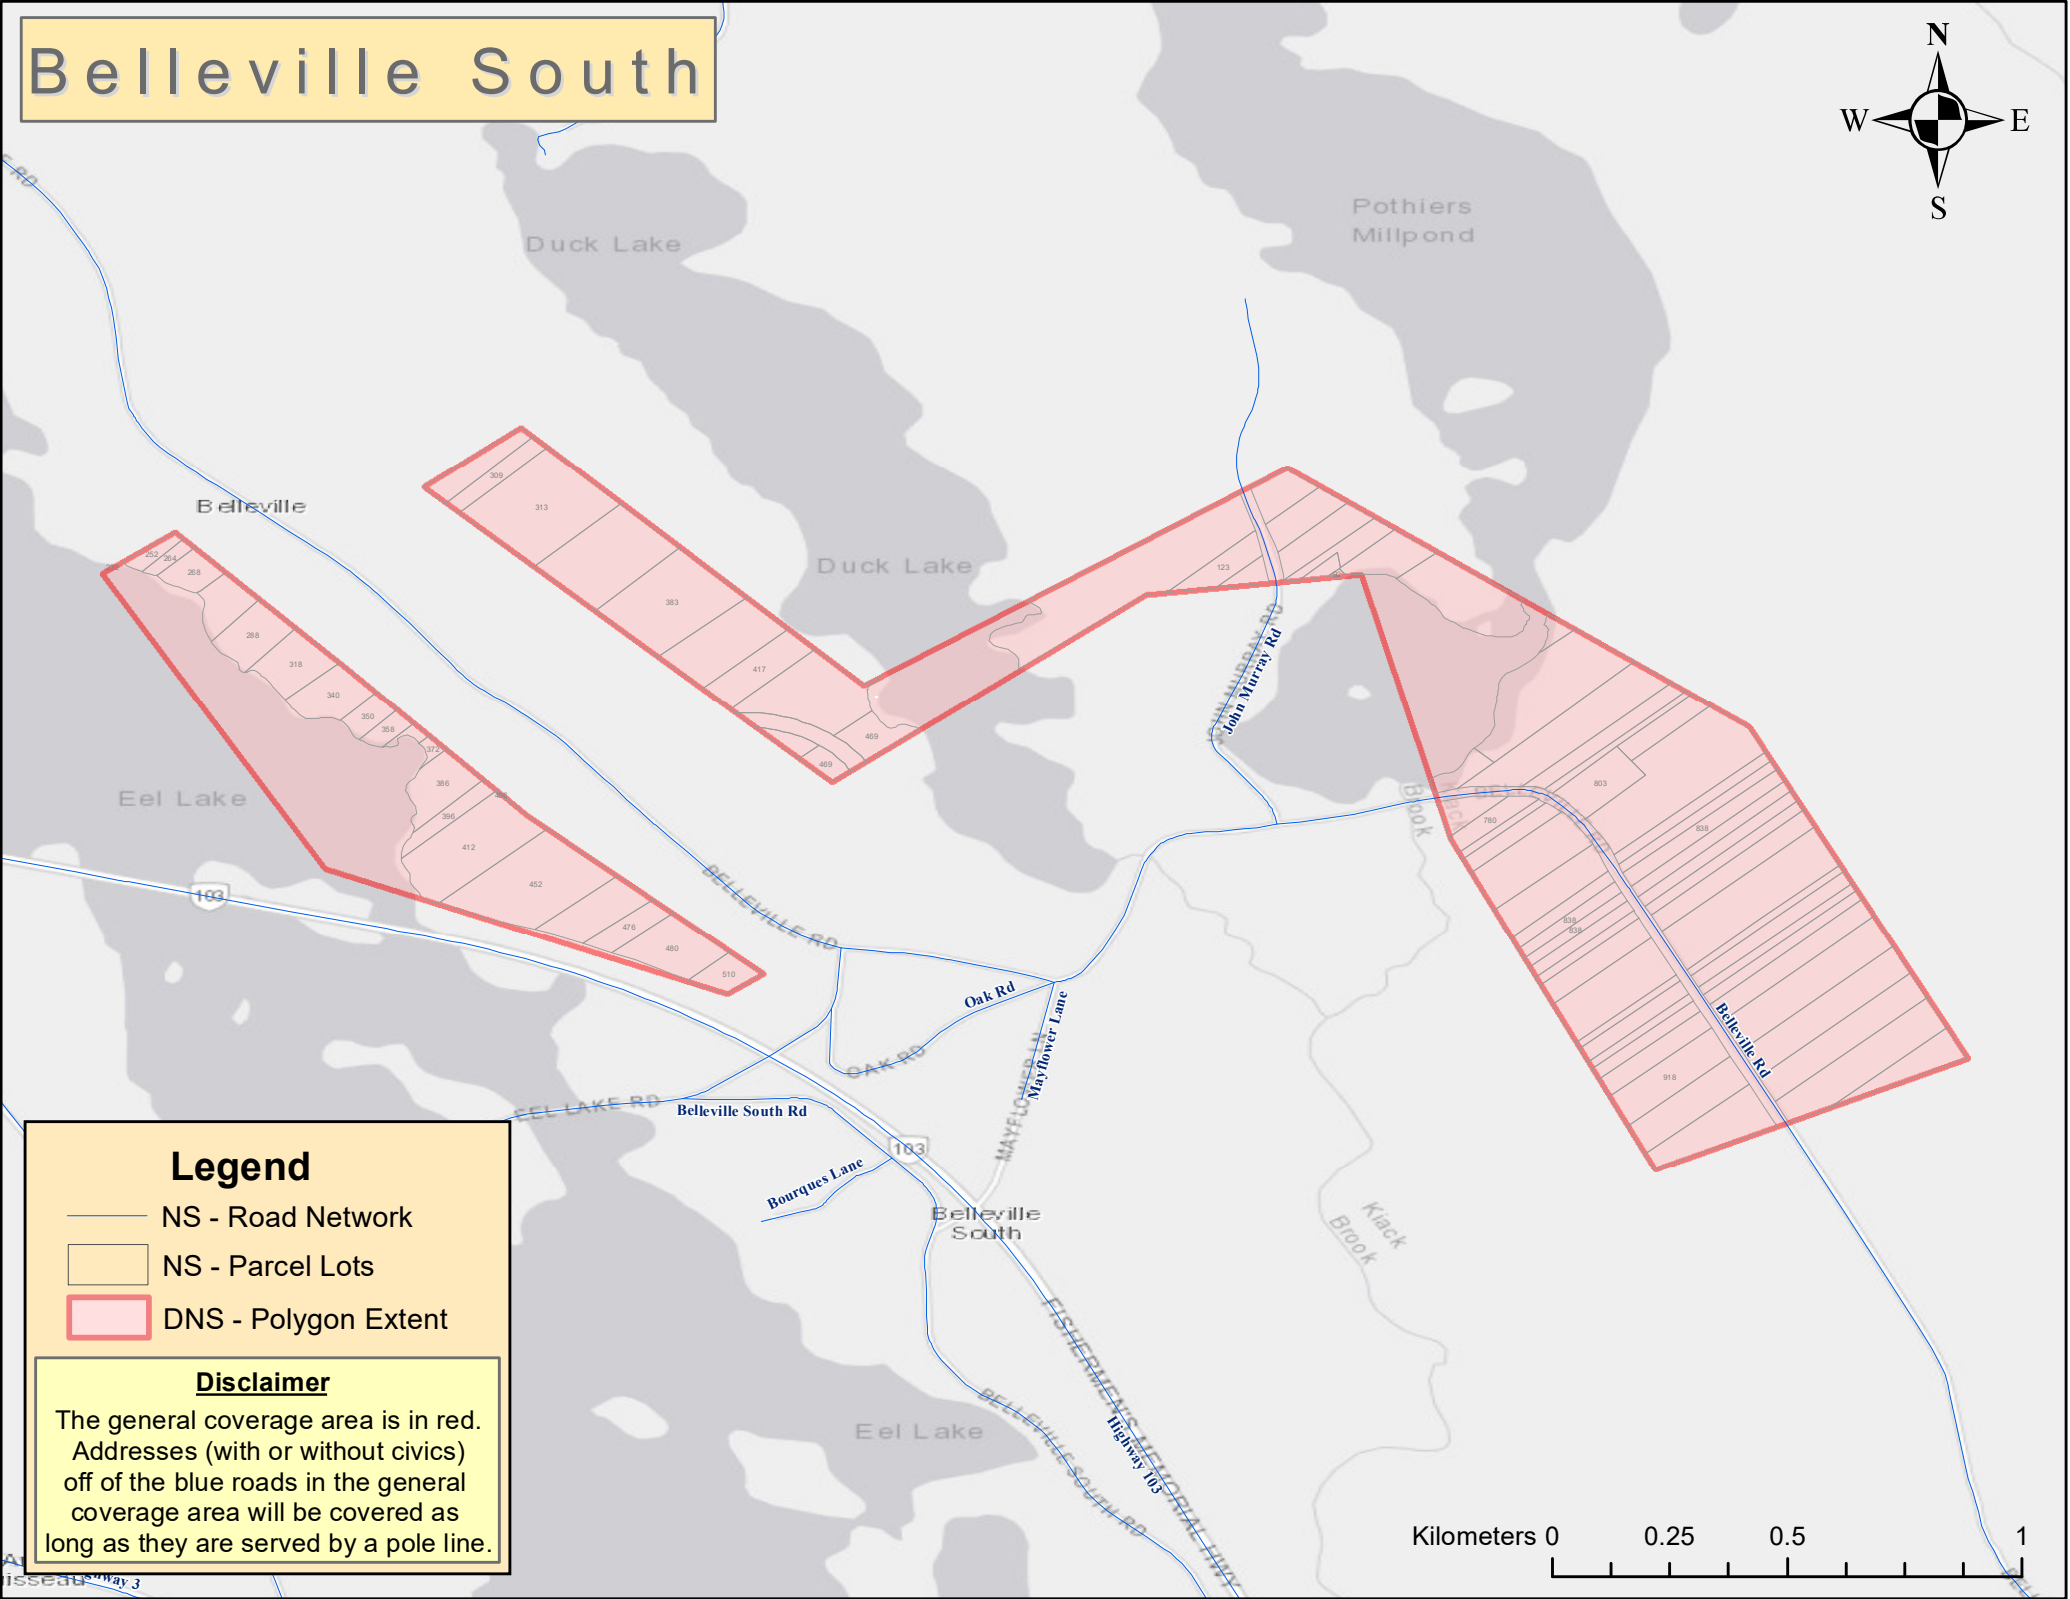

# Belleville South

**Legend**

- NS - Road Network
- NS - Parcel Lots
- DNS - Polygon Extent

**Disclaimer**

The general coverage area is in red. Addresses (with or without civics) off of the blue roads in the general coverage area will be covered as long as they are served by a pole line.