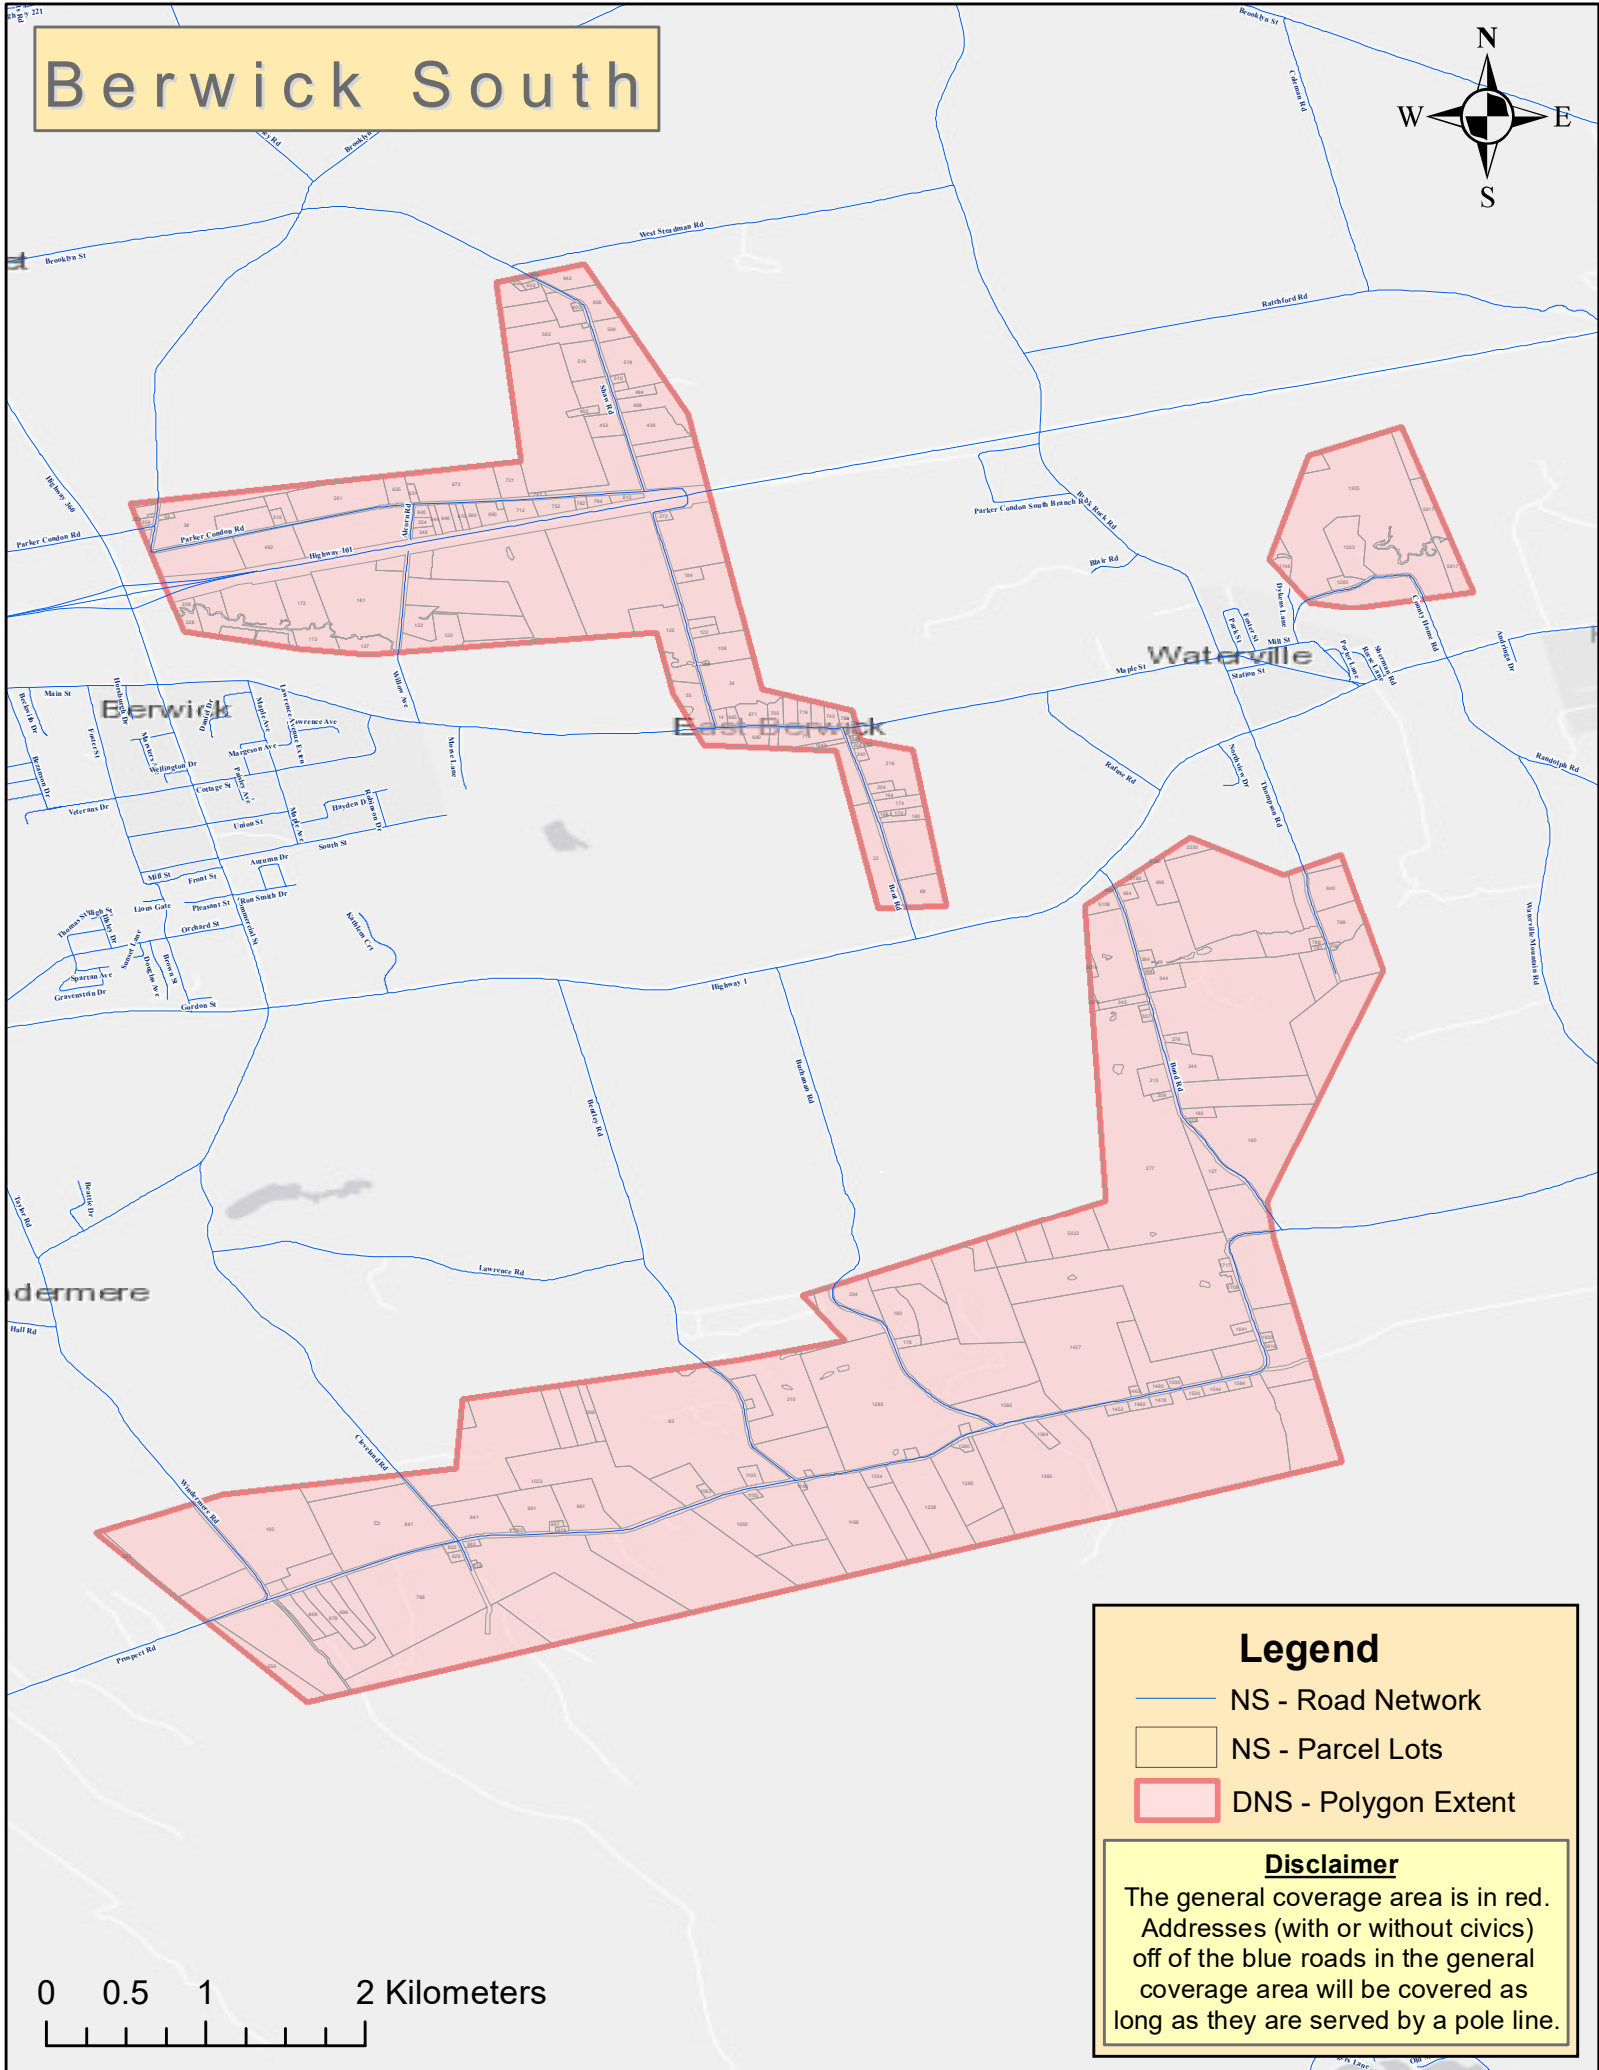

# Berwick South

## Legend

- NS - Road Network
- NS - Parcel Lots
- DNS - Polygon Extent

## Disclaimer

The general coverage area is in red. Addresses (with or without civics) off of the blue roads in the general coverage area will be covered as long as they are served by a pole line.