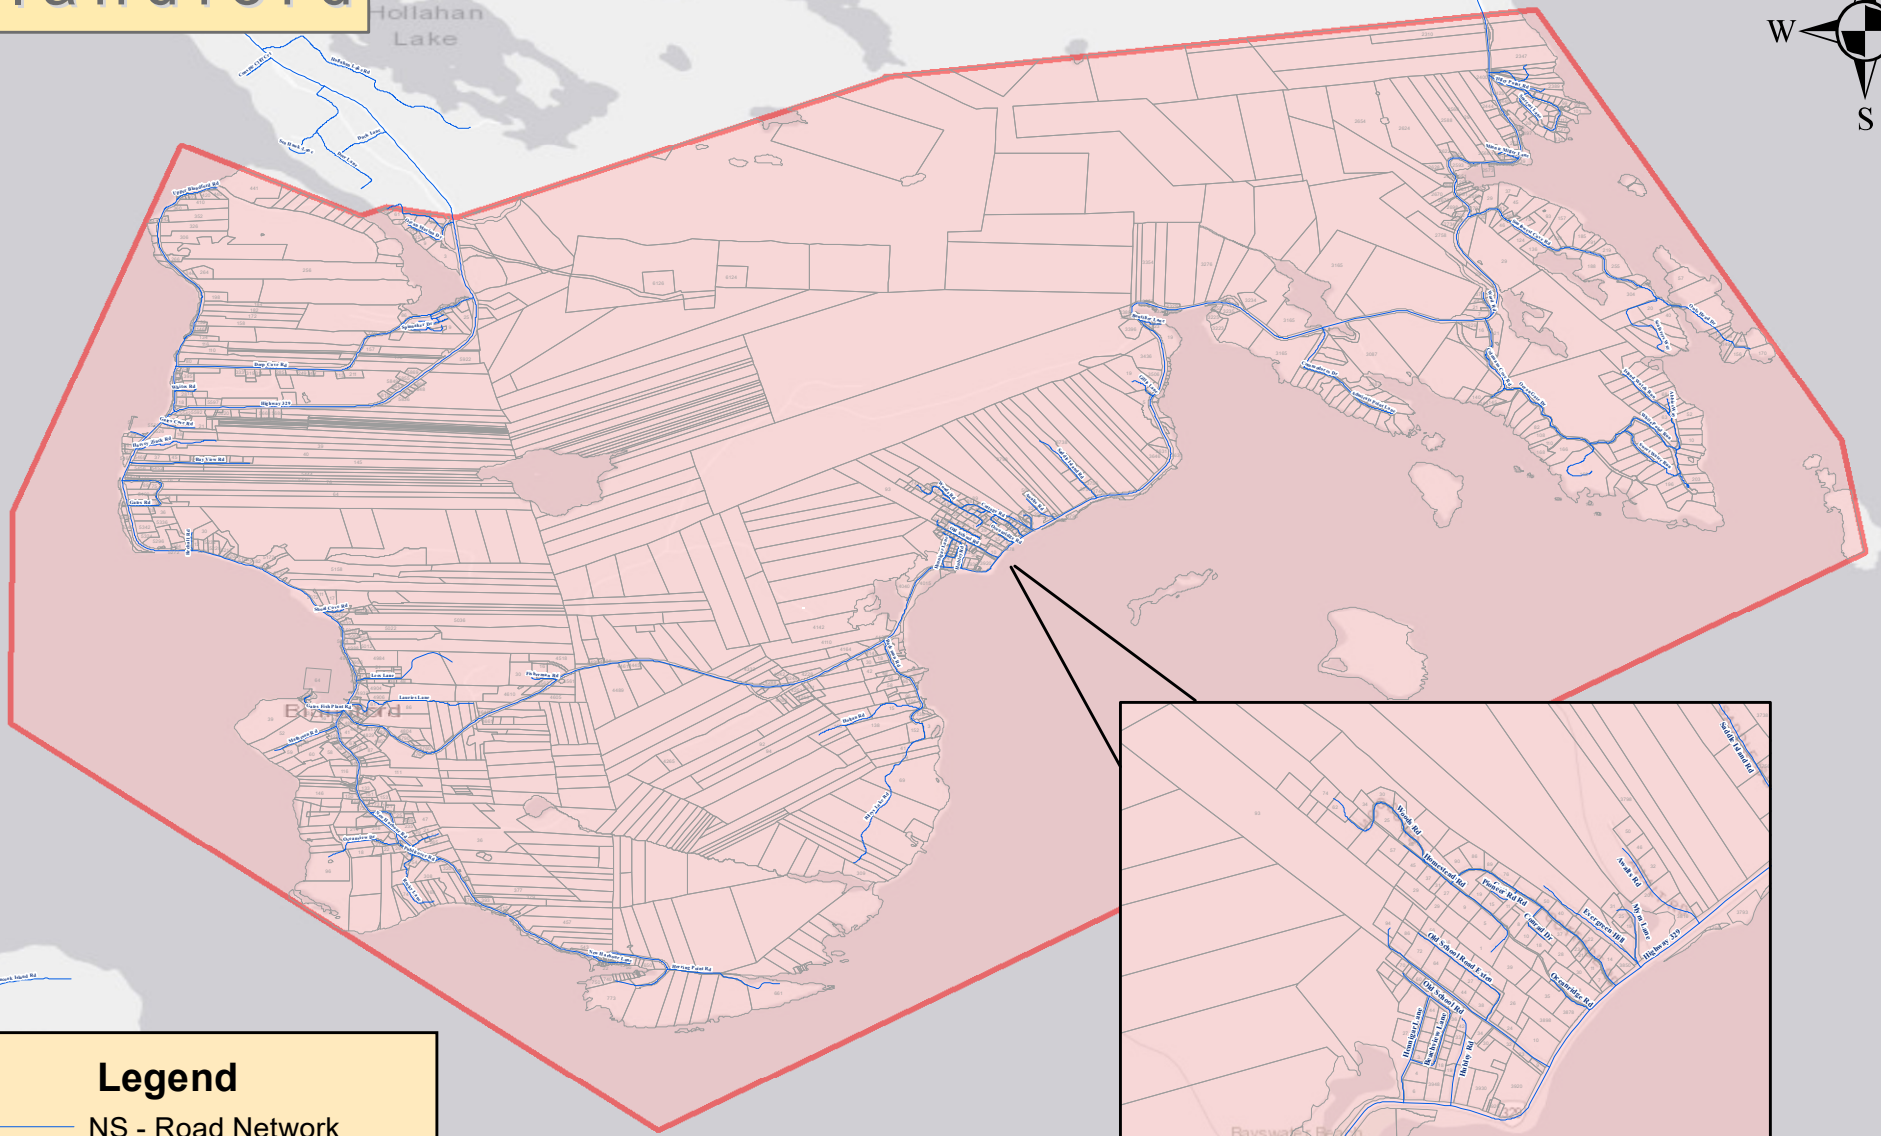

Blandford

Legend

- NS - Road Network
- NS - Parcel Lots
- DNS - Polygon Extent

Disclaimer

The general coverage area is in red. Addresses (with or without civics) off of the blue roads in the general coverage area will be covered as long as they are served by a pole line.