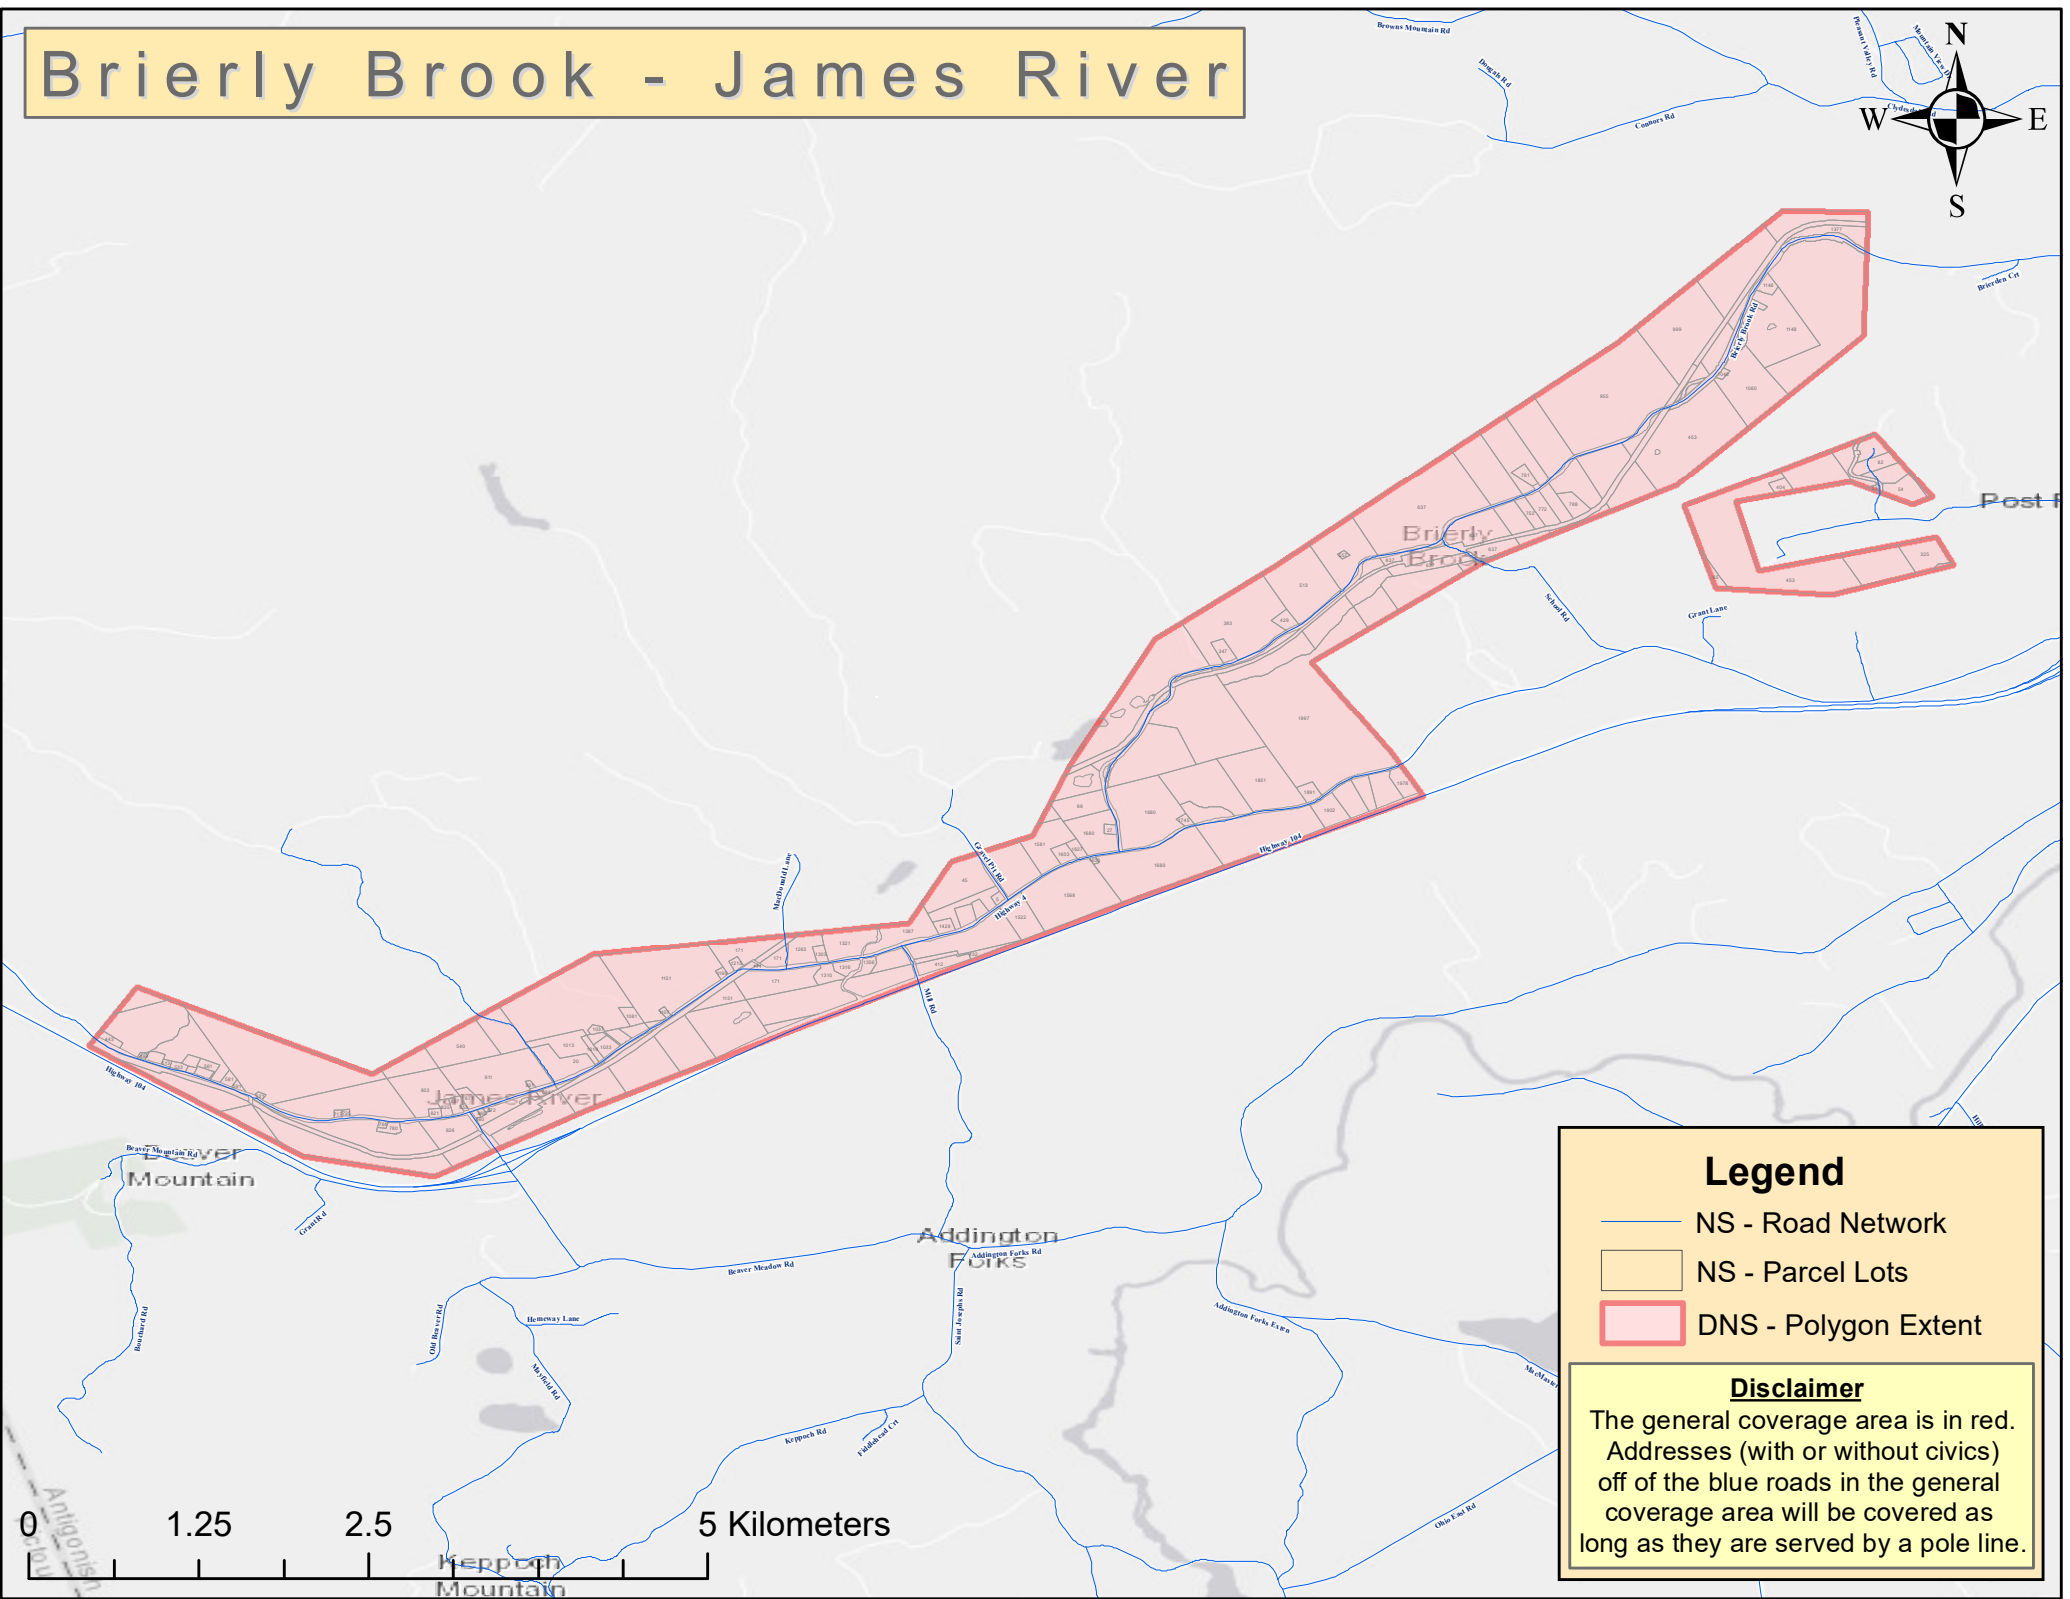

Brierly Brook - James River

Legend

- NS - Road Network
- NS - Parcel Lots
- DNS - Polygon Extent

Disclaimer

The general coverage area is in red. Addresses (with or without civics) off of the blue roads in the general coverage area will be covered as long as they are served by a pole line.