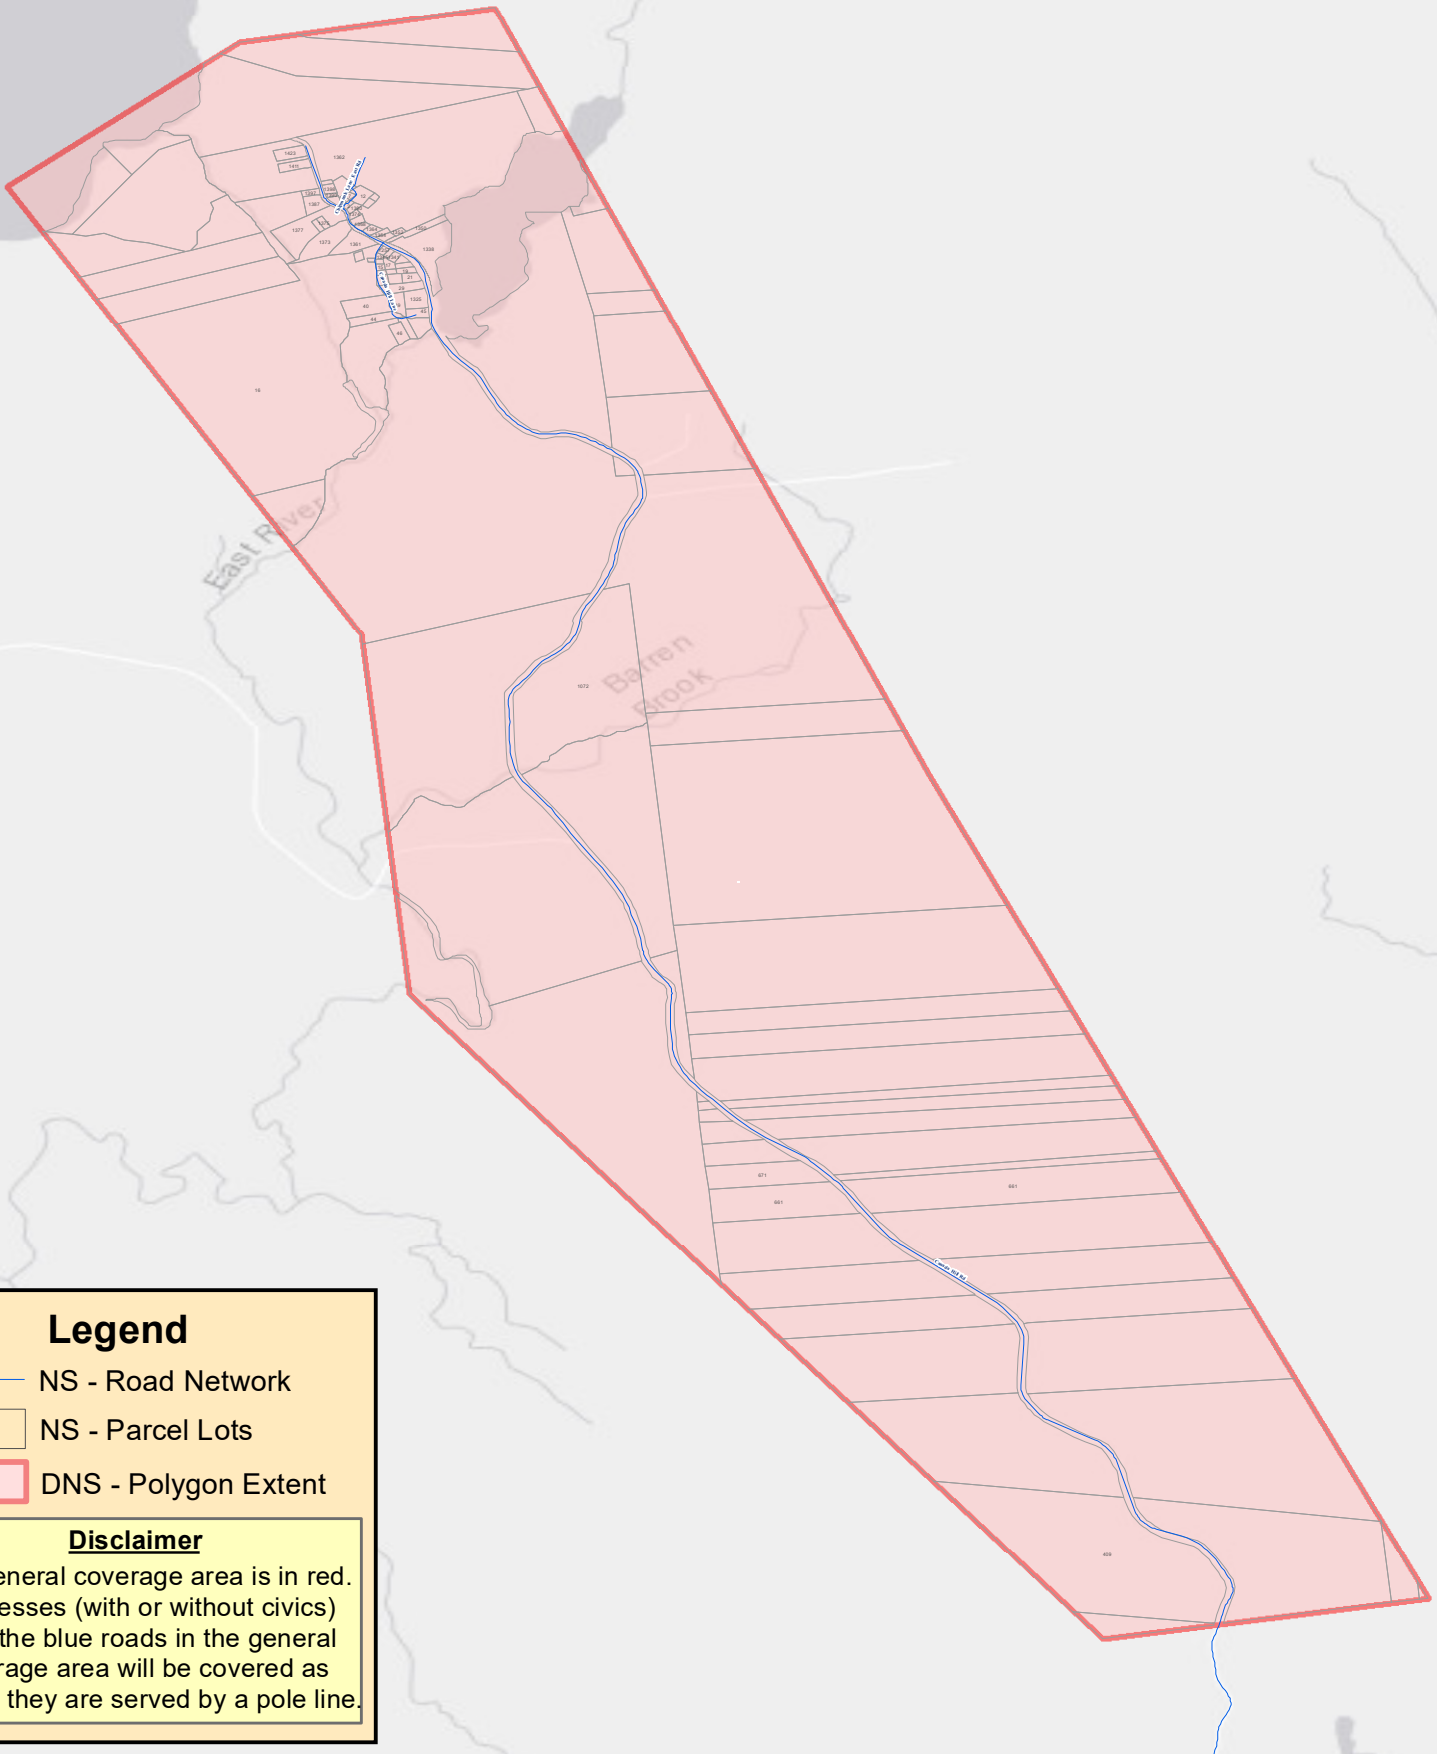

# Canada Hill Region

Canada Hill Lake

## Legend

-  NS - Road Network
-  NS - Parcel Lots
-  DNS - Polygon Extent

## Disclaimer

The general coverage area is in red. Addresses (with or without civics) off of the blue roads in the general coverage area will be covered as long as they are served by a pole line.