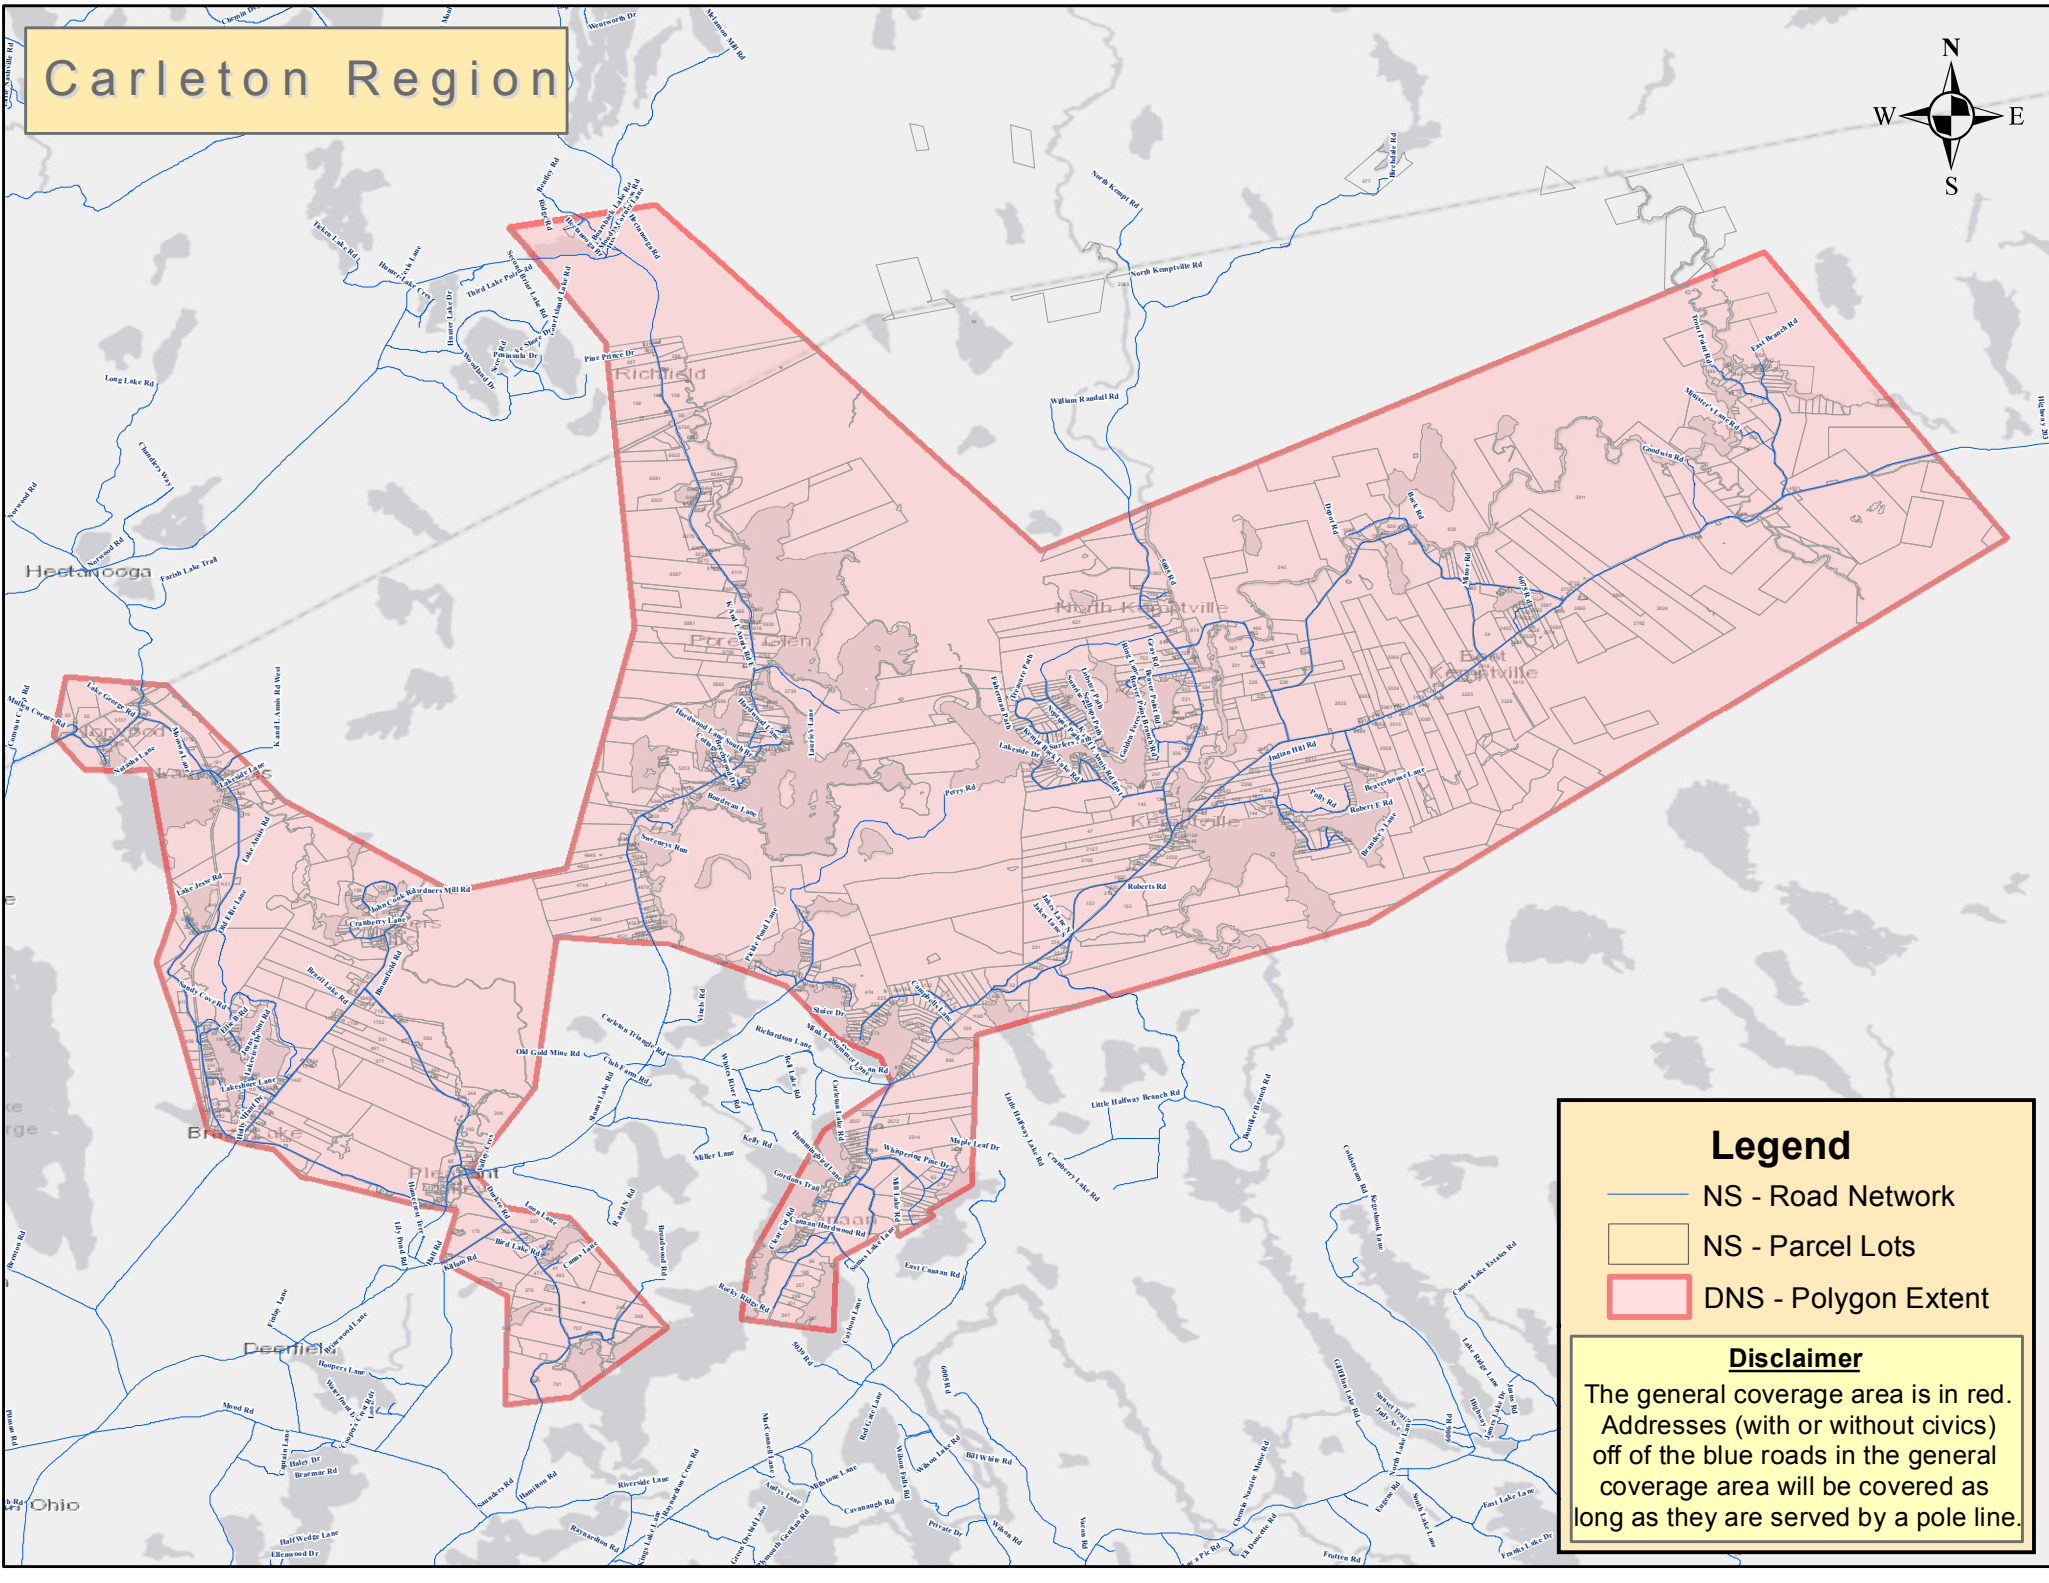

# Carleton Region

**Legend**

- NS - Road Network
- NS - Parcel Lots
- DNS - Polygon Extent

**Disclaimer**

The general coverage area is in red. Addresses (with or without civics) off of the blue roads in the general coverage area will be covered as long as they are served by a pole line.