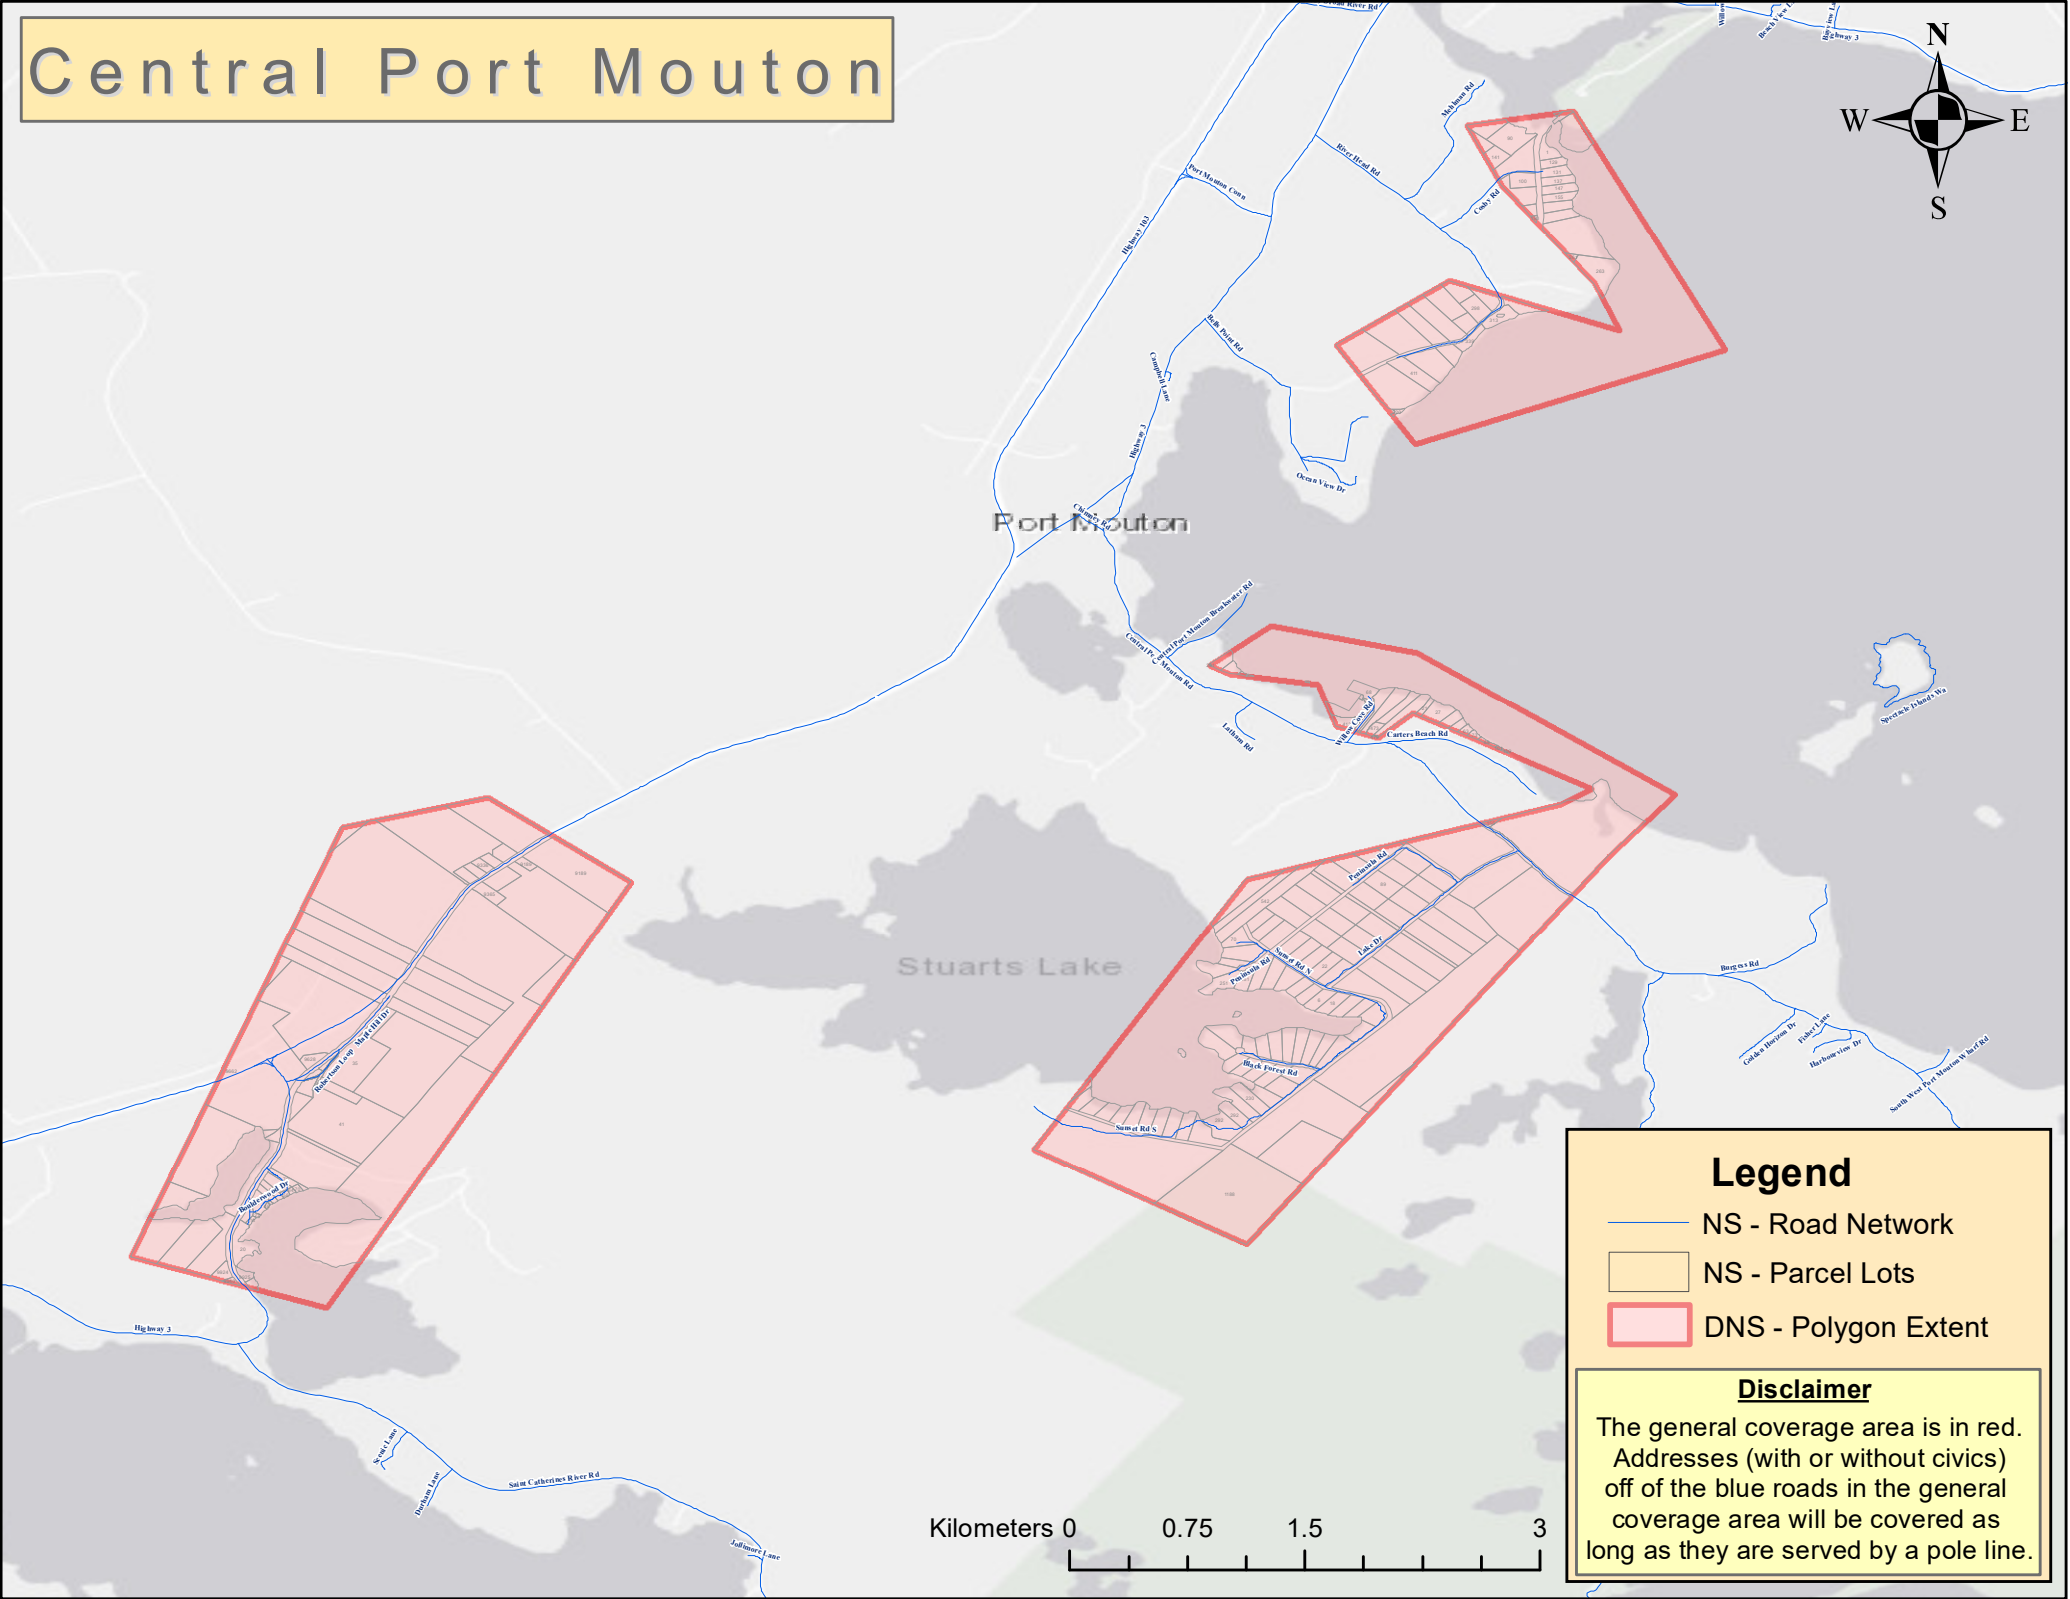

Central Port Mouton

Stuart's Lake

Port Mouton

Legend

- NS - Road Network
- NS - Parcel Lots
- DNS - Polygon Extent

Disclaimer

The general coverage area is in red. Addresses (with or without civics) off of the blue roads in the general coverage area will be covered as long as they are served by a pole line.