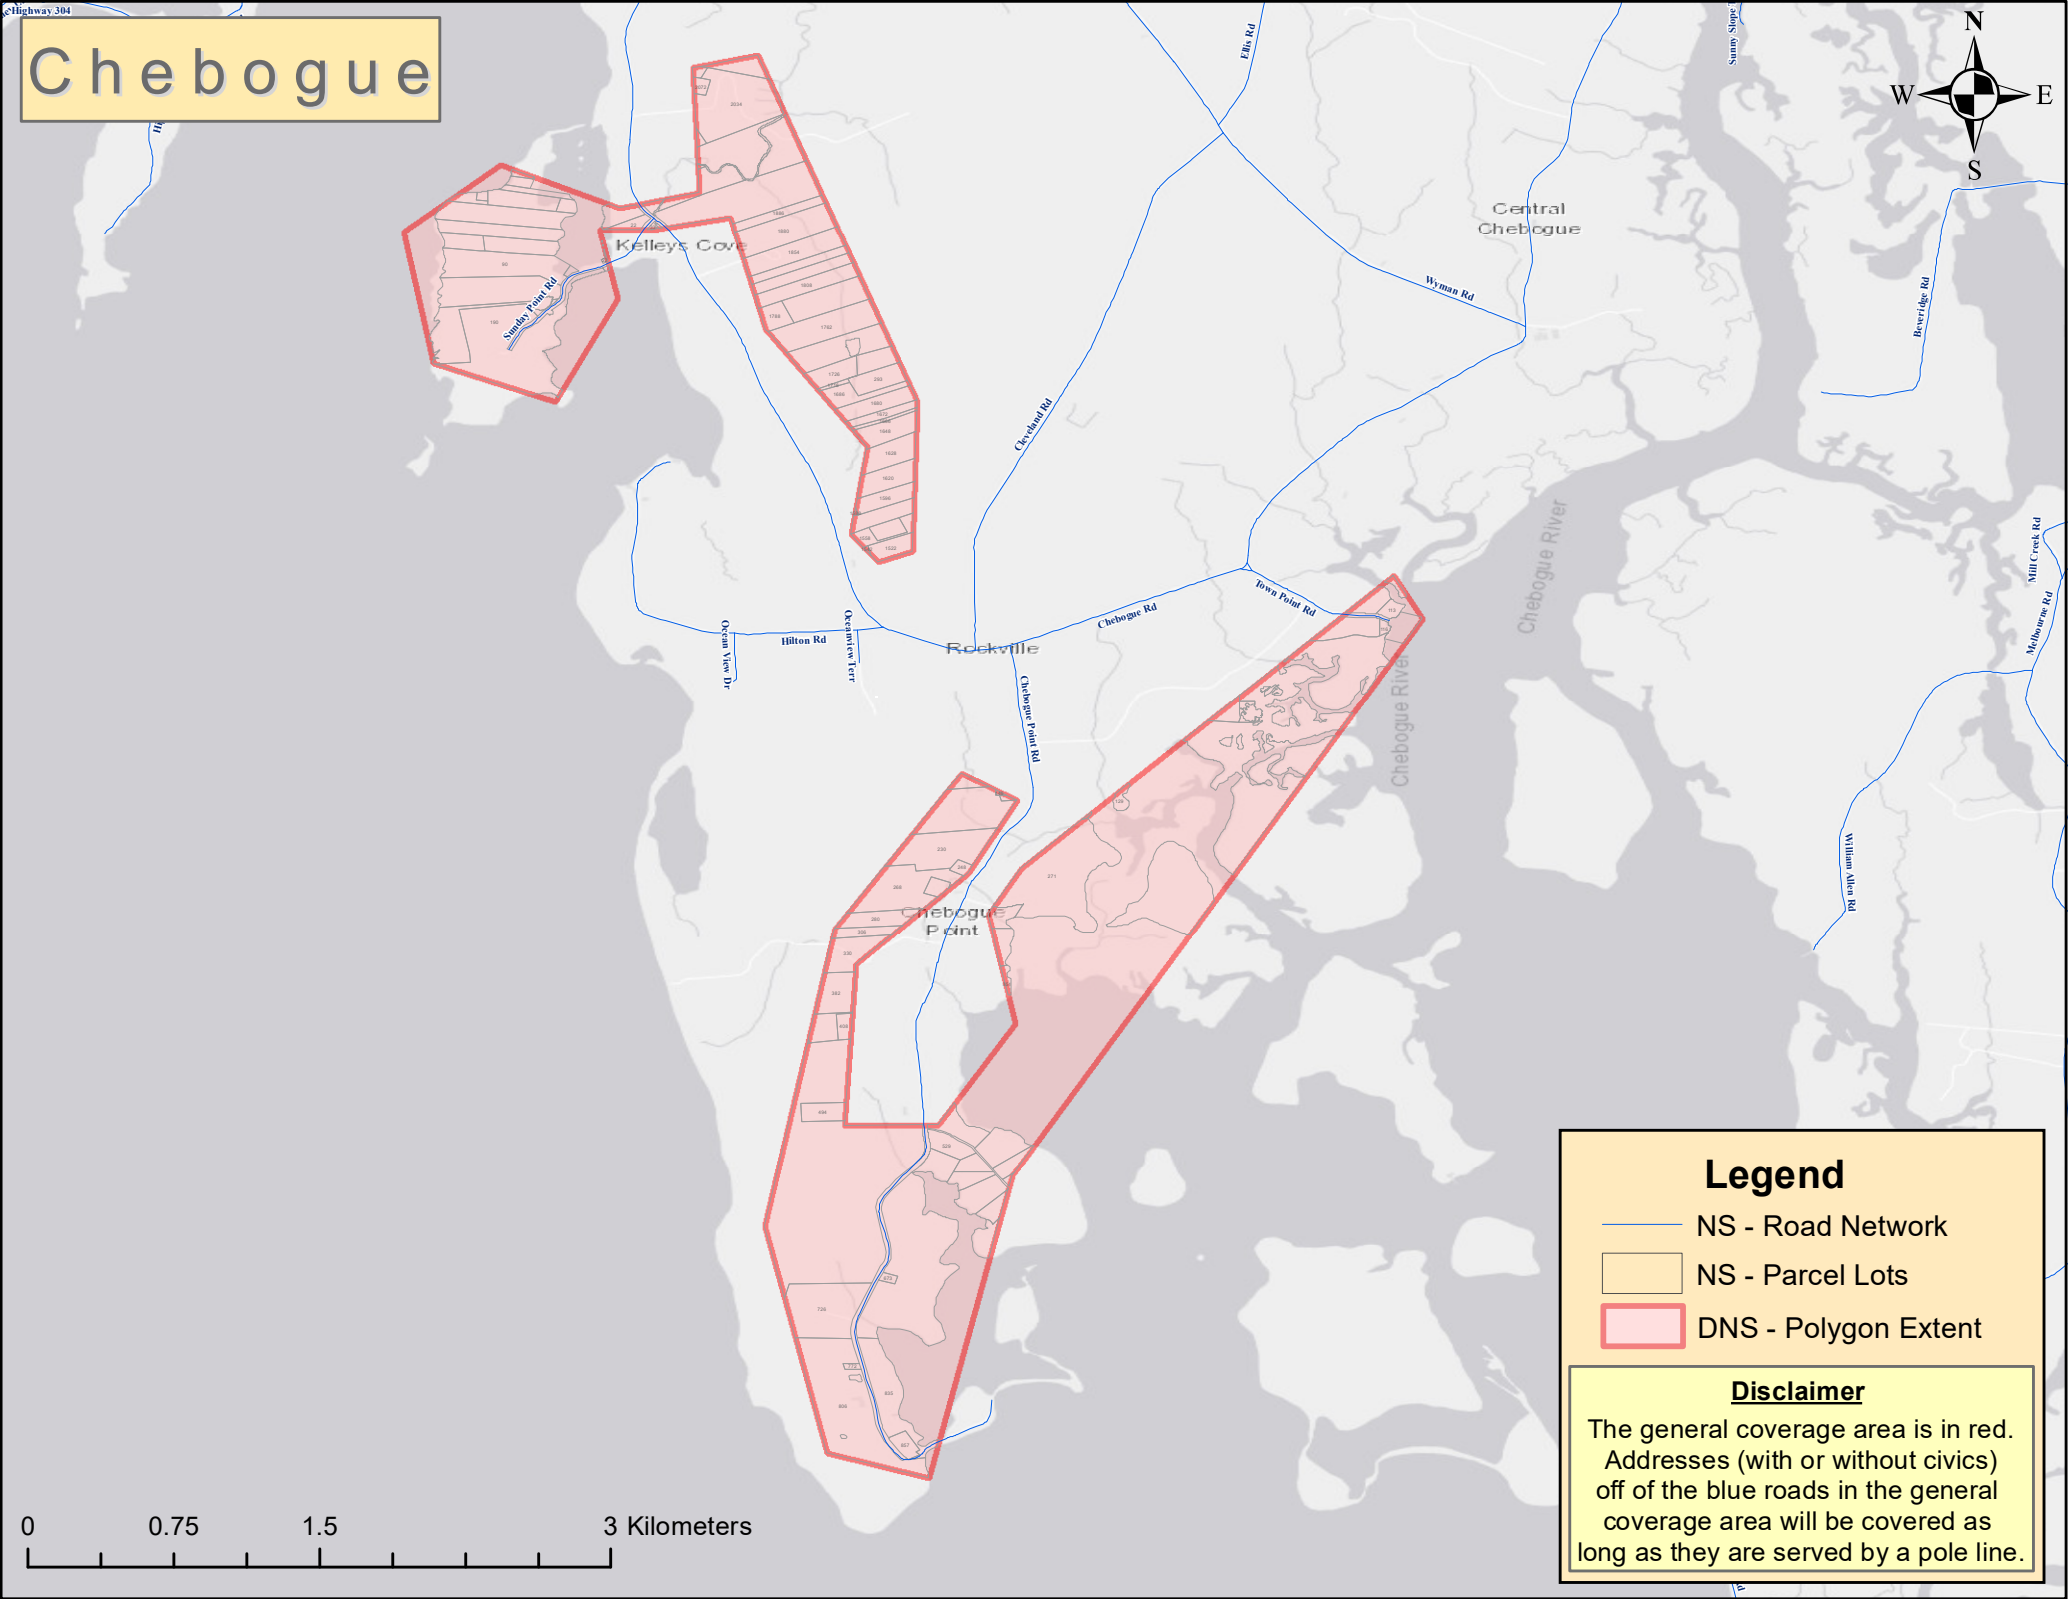

Chebogue

Legend

- NS - Road Network
- NS - Parcel Lots
- DNS - Polygon Extent

Disclaimer

The general coverage area is in red. Addresses (with or without civics) off of the blue roads in the general coverage area will be covered as long as they are served by a pole line.