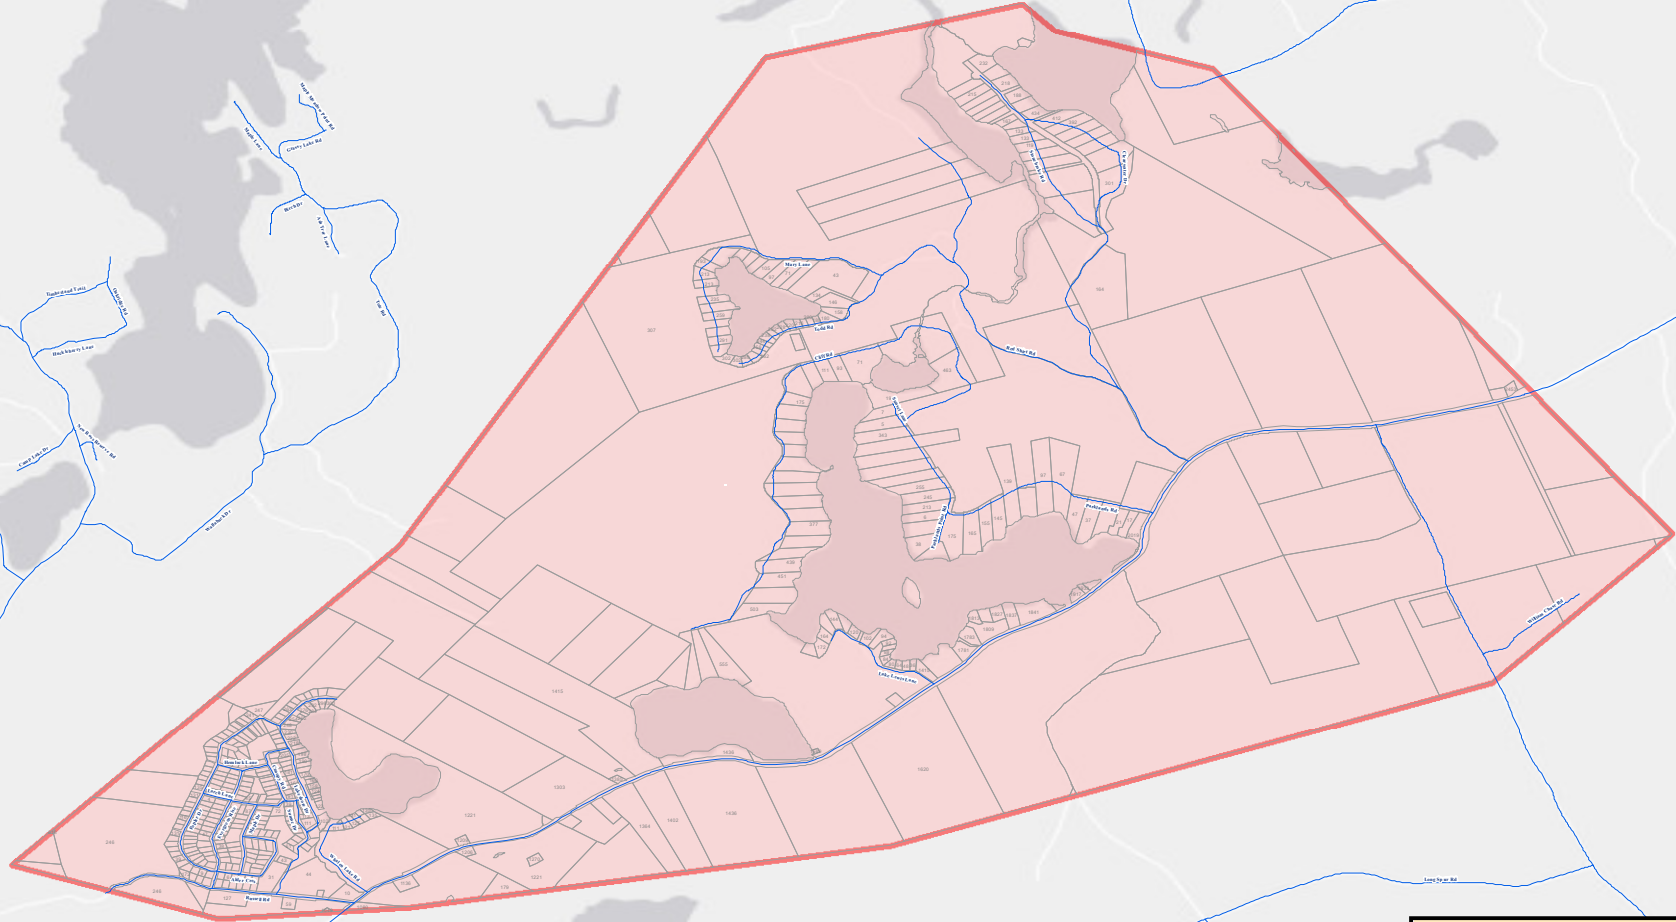

# Chester Region (1/4)

## Legend

- NS - Road Network
- NS - Parcel Lots
- DNS - Polygon Extent

## Disclaimer

The general coverage area is in red. Addresses (with or without civics) off of the blue roads in the general coverage area will be covered as long as they are served by a pole line.