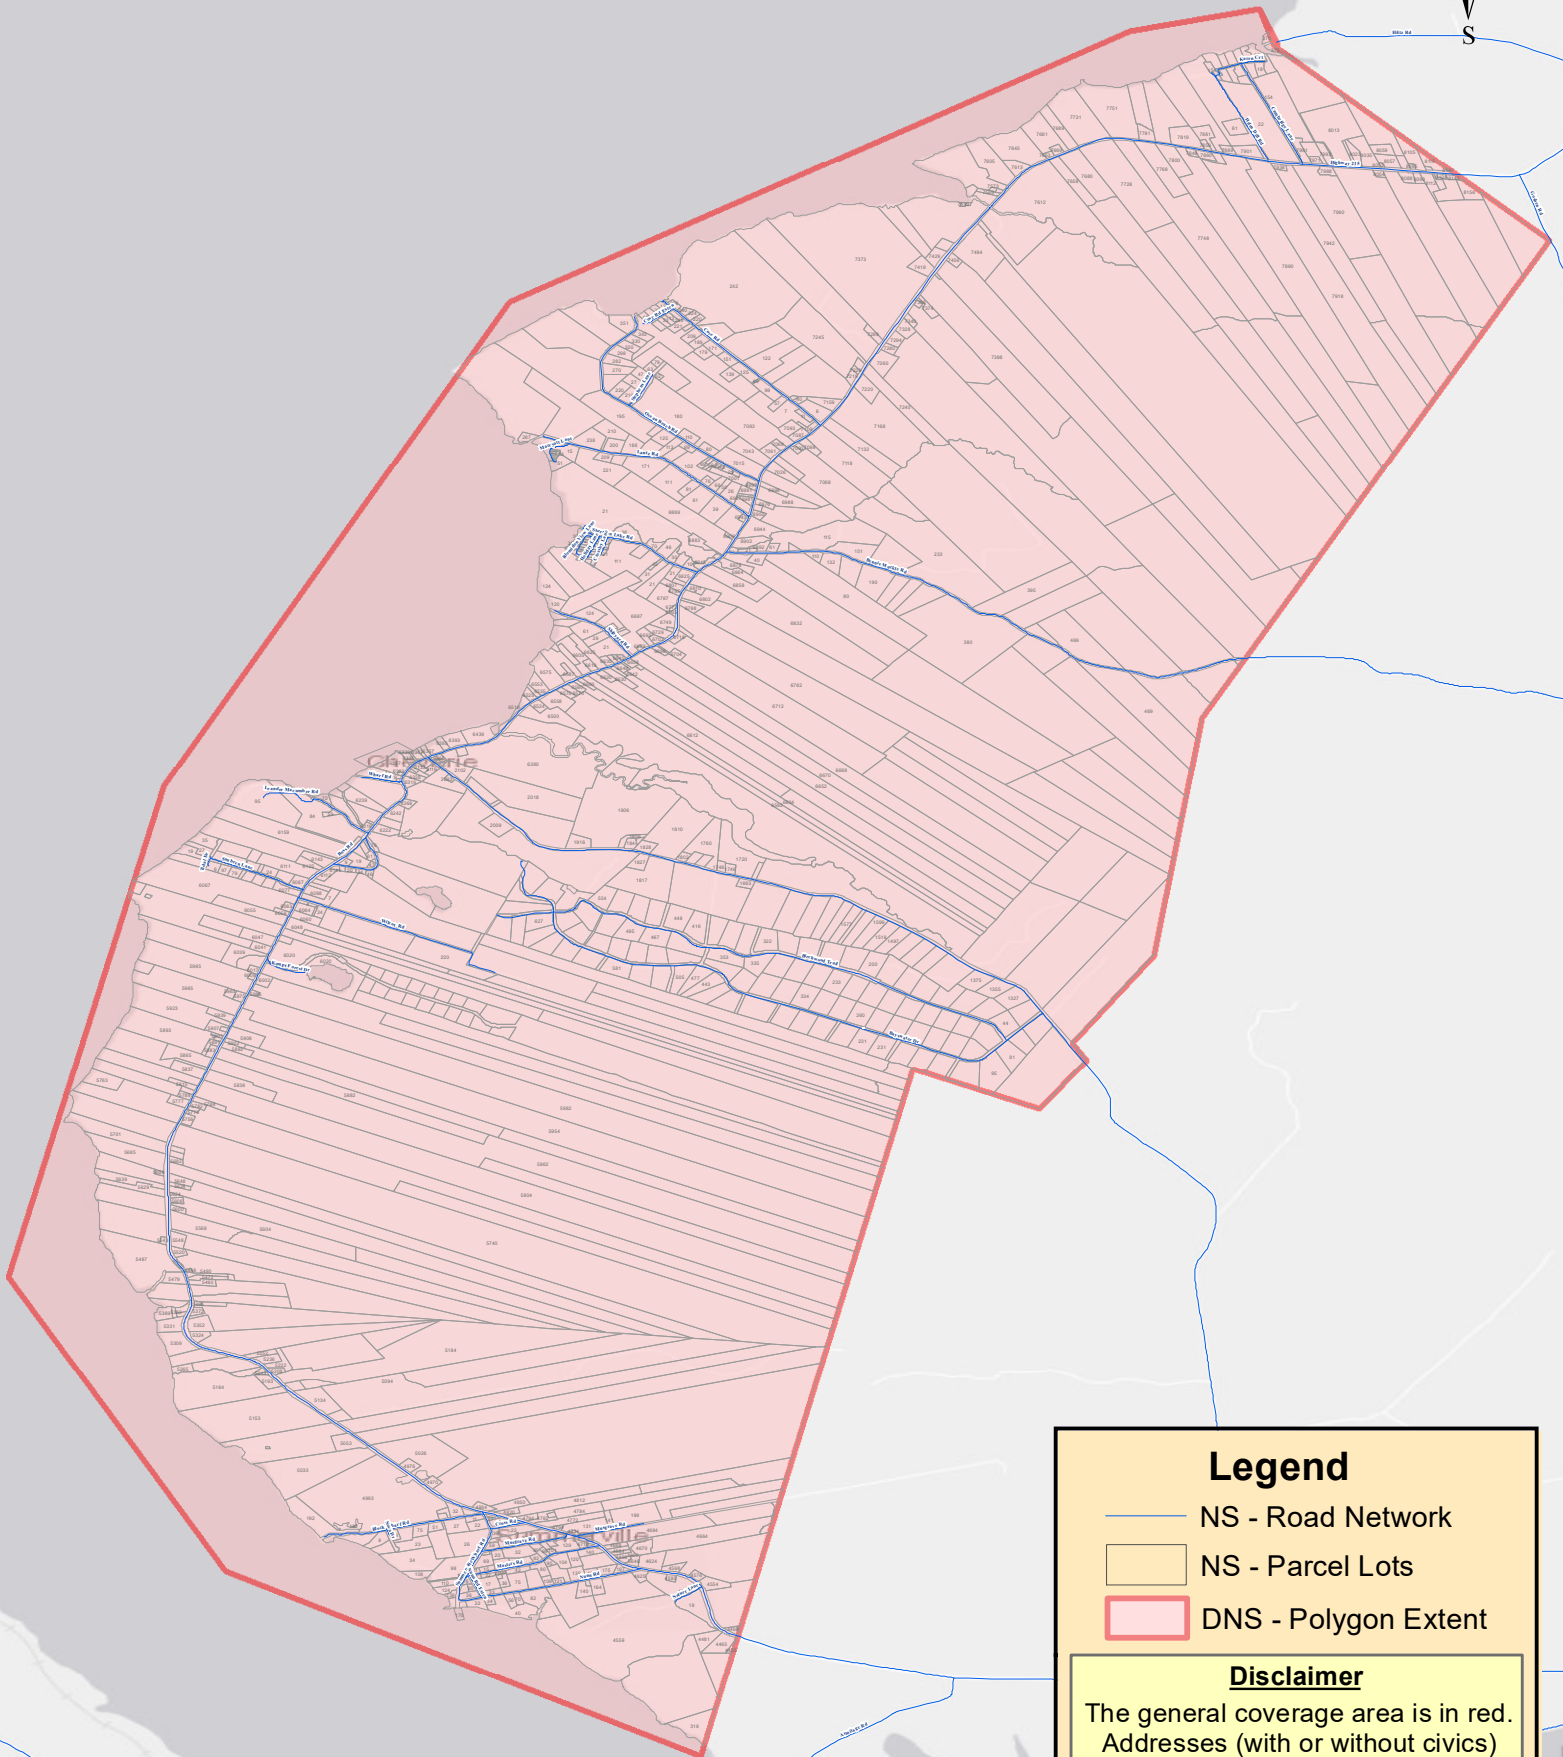

# Cheverie Region

## Legend

-  NS - Road Network
-  NS - Parcel Lots
-  DNS - Polygon Extent

## Disclaimer

The general coverage area is in red. Addresses (with or without civics) off of the blue roads in the general coverage area will be covered as long as they are served by a pole line.