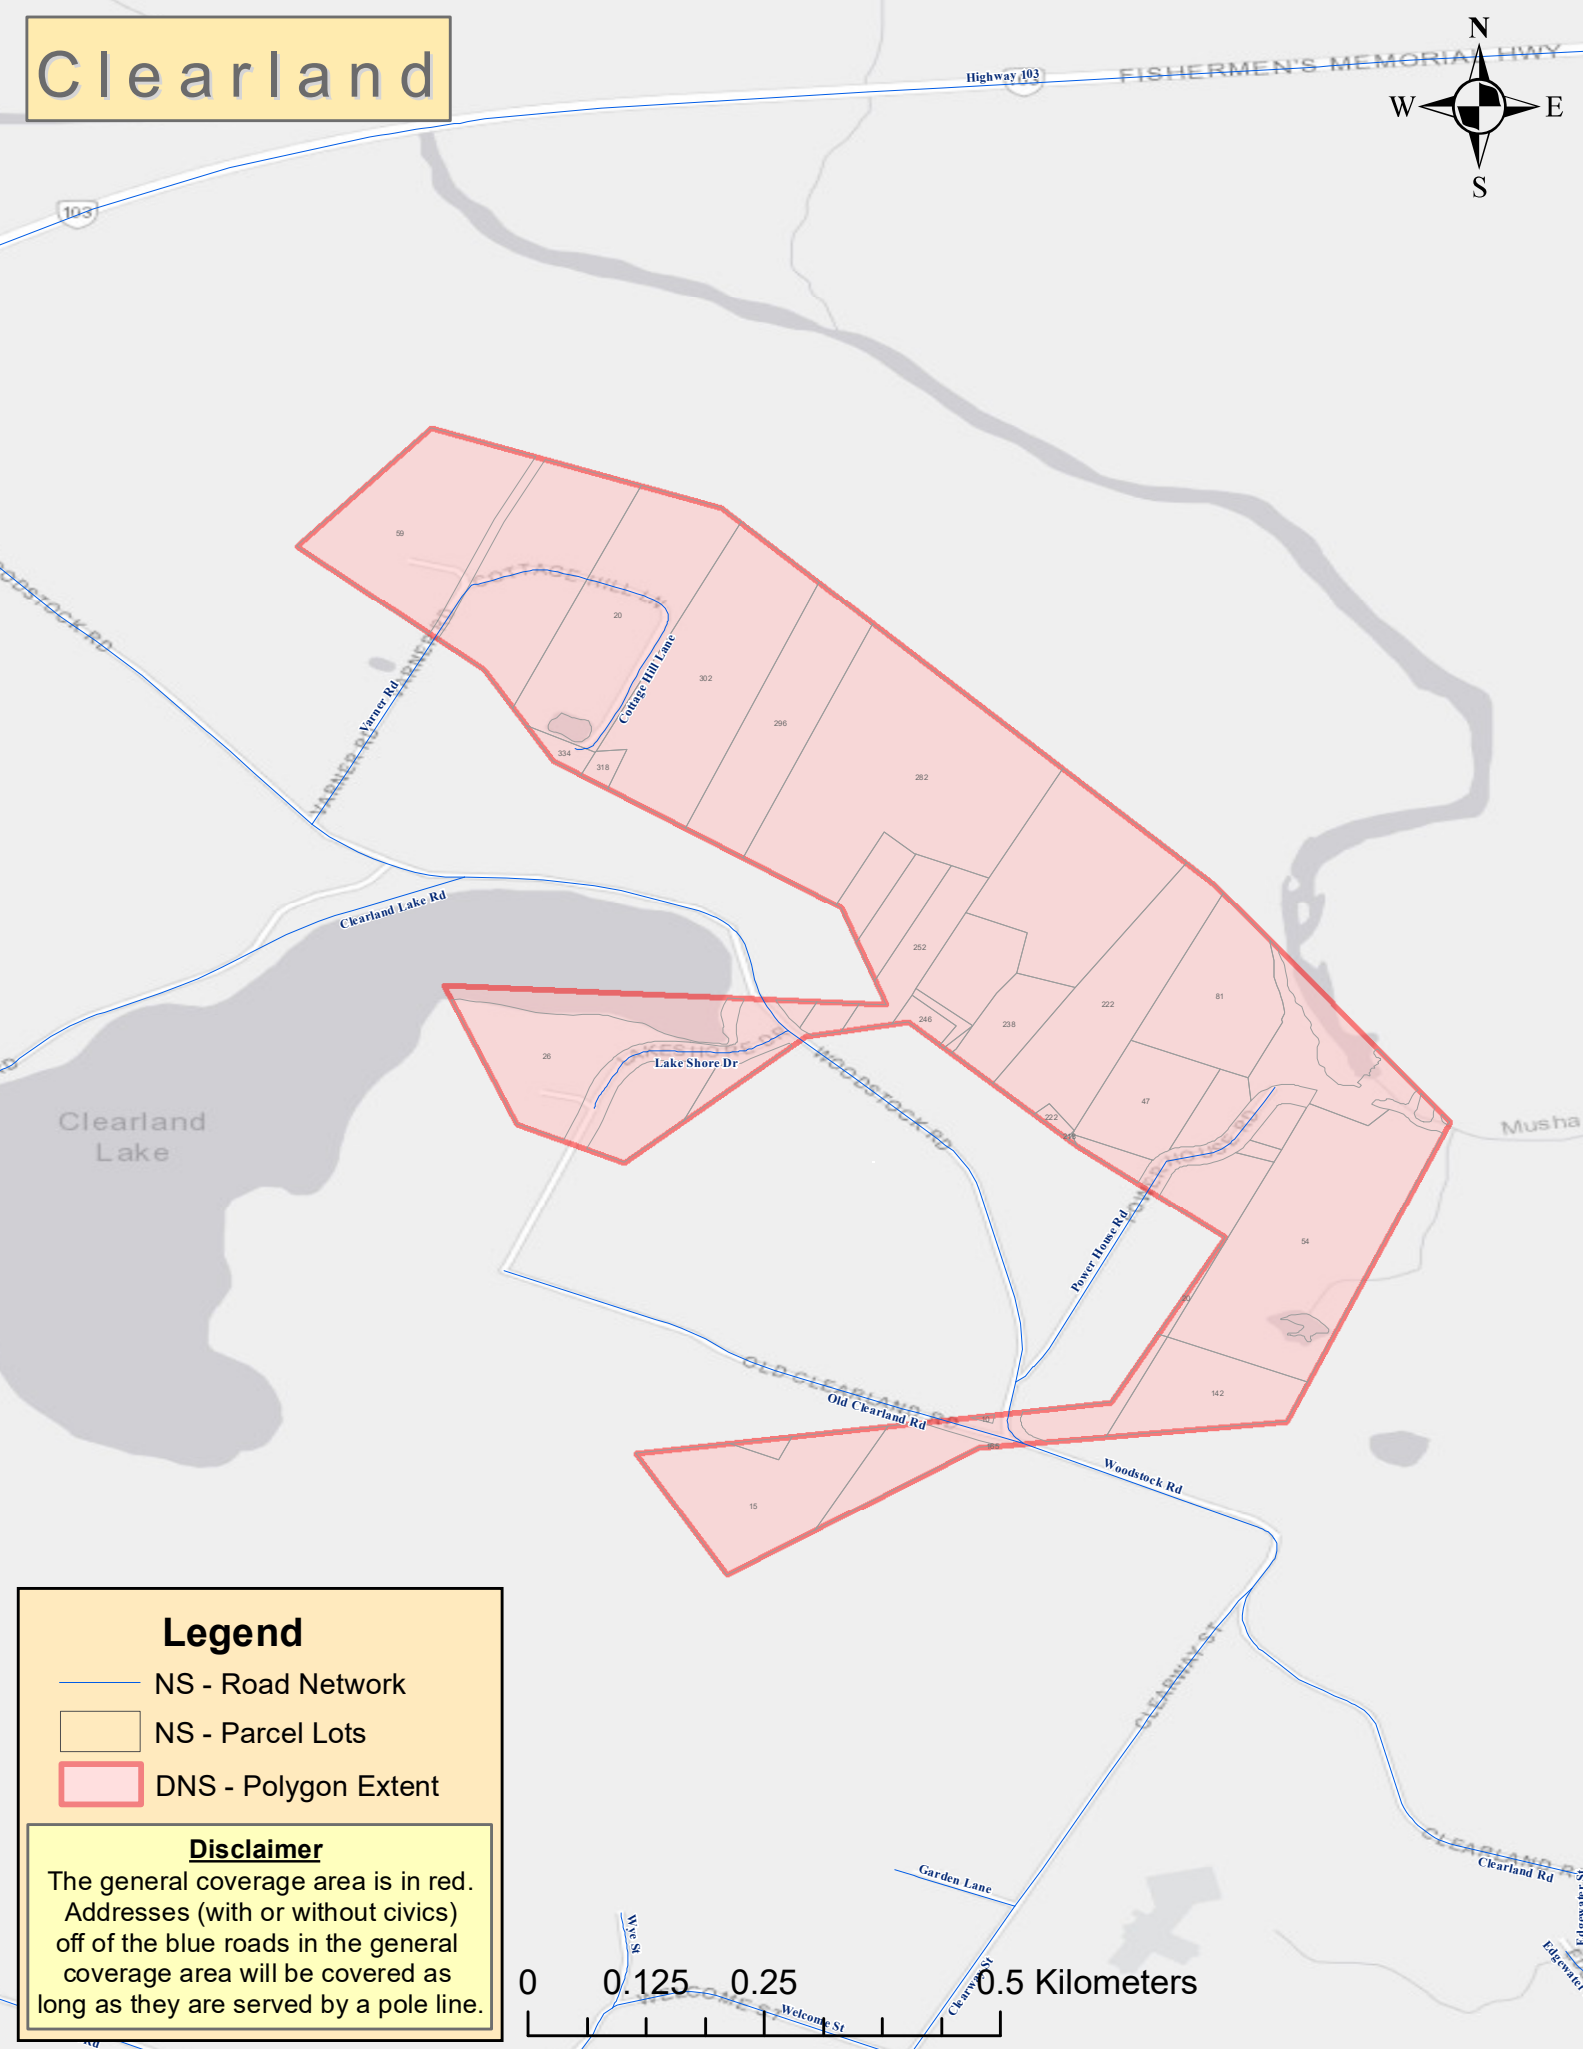

Clearland

Legend

- NS - Road Network
- NS - Parcel Lots
- DNS - Polygon Extent

Disclaimer

The general coverage area is in red. Addresses (with or without civics) off of the blue roads in the general coverage area will be covered as long as they are served by a pole line.