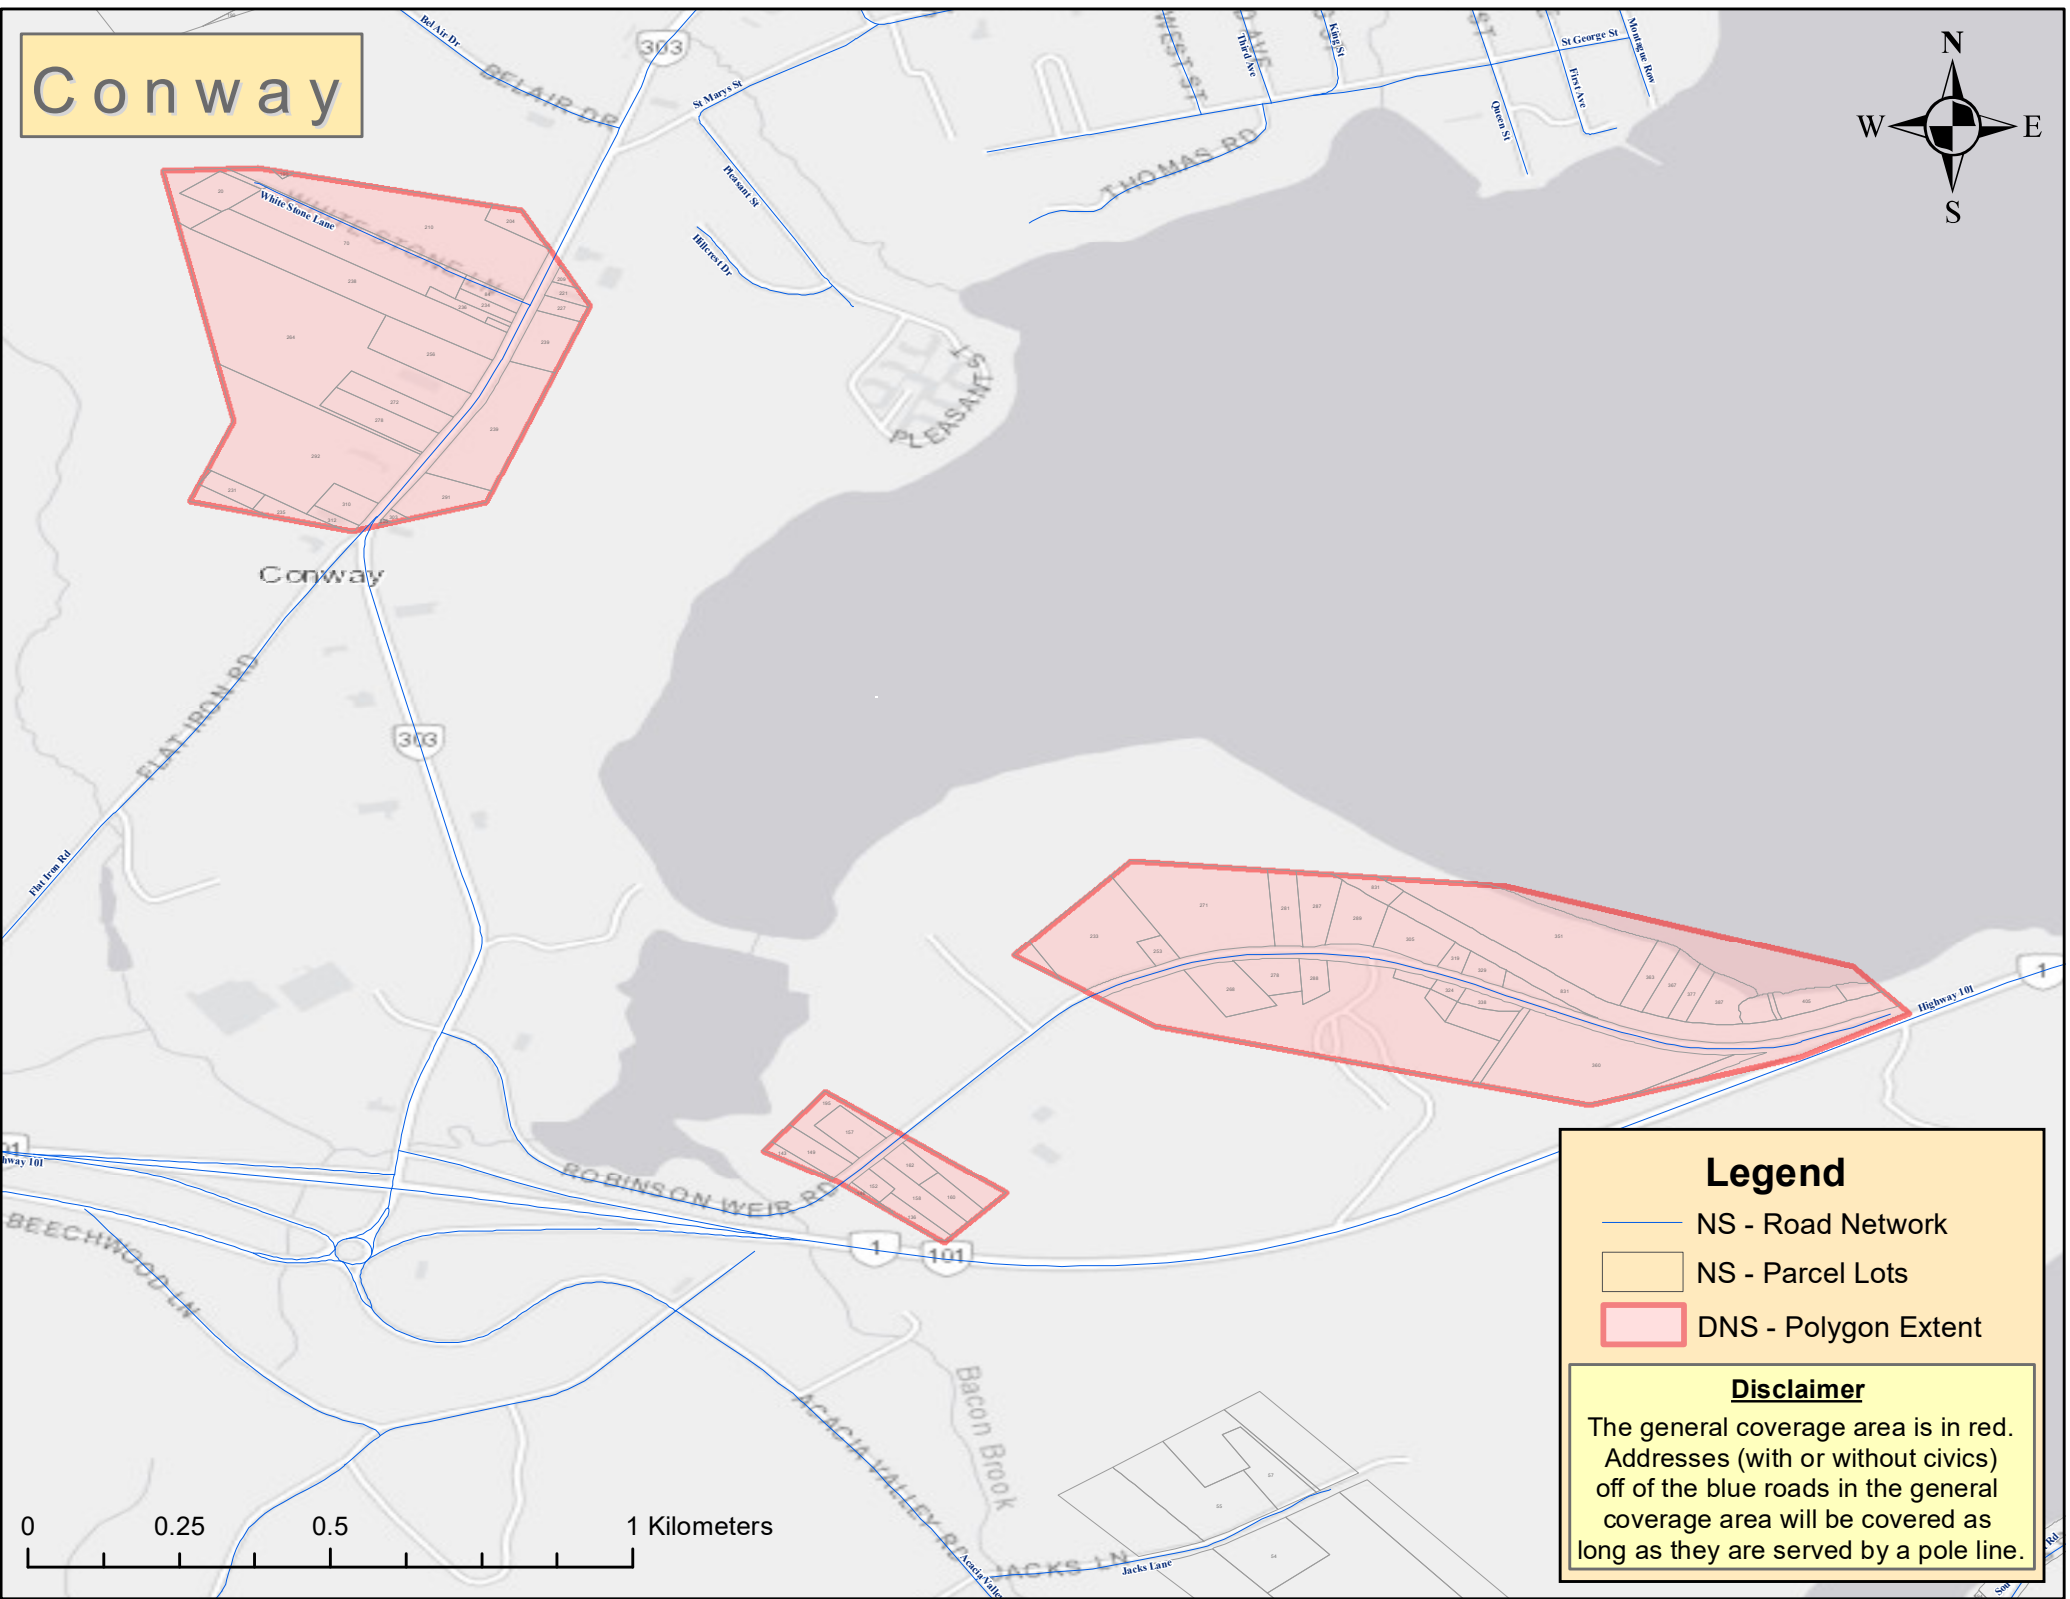

Conway

Legend

- NS - Road Network
- NS - Parcel Lots
- DNS - Polygon Extent

Disclaimer

The general coverage area is in red. Addresses (with or without civics) off of the blue roads in the general coverage area will be covered as long as they are served by a pole line.