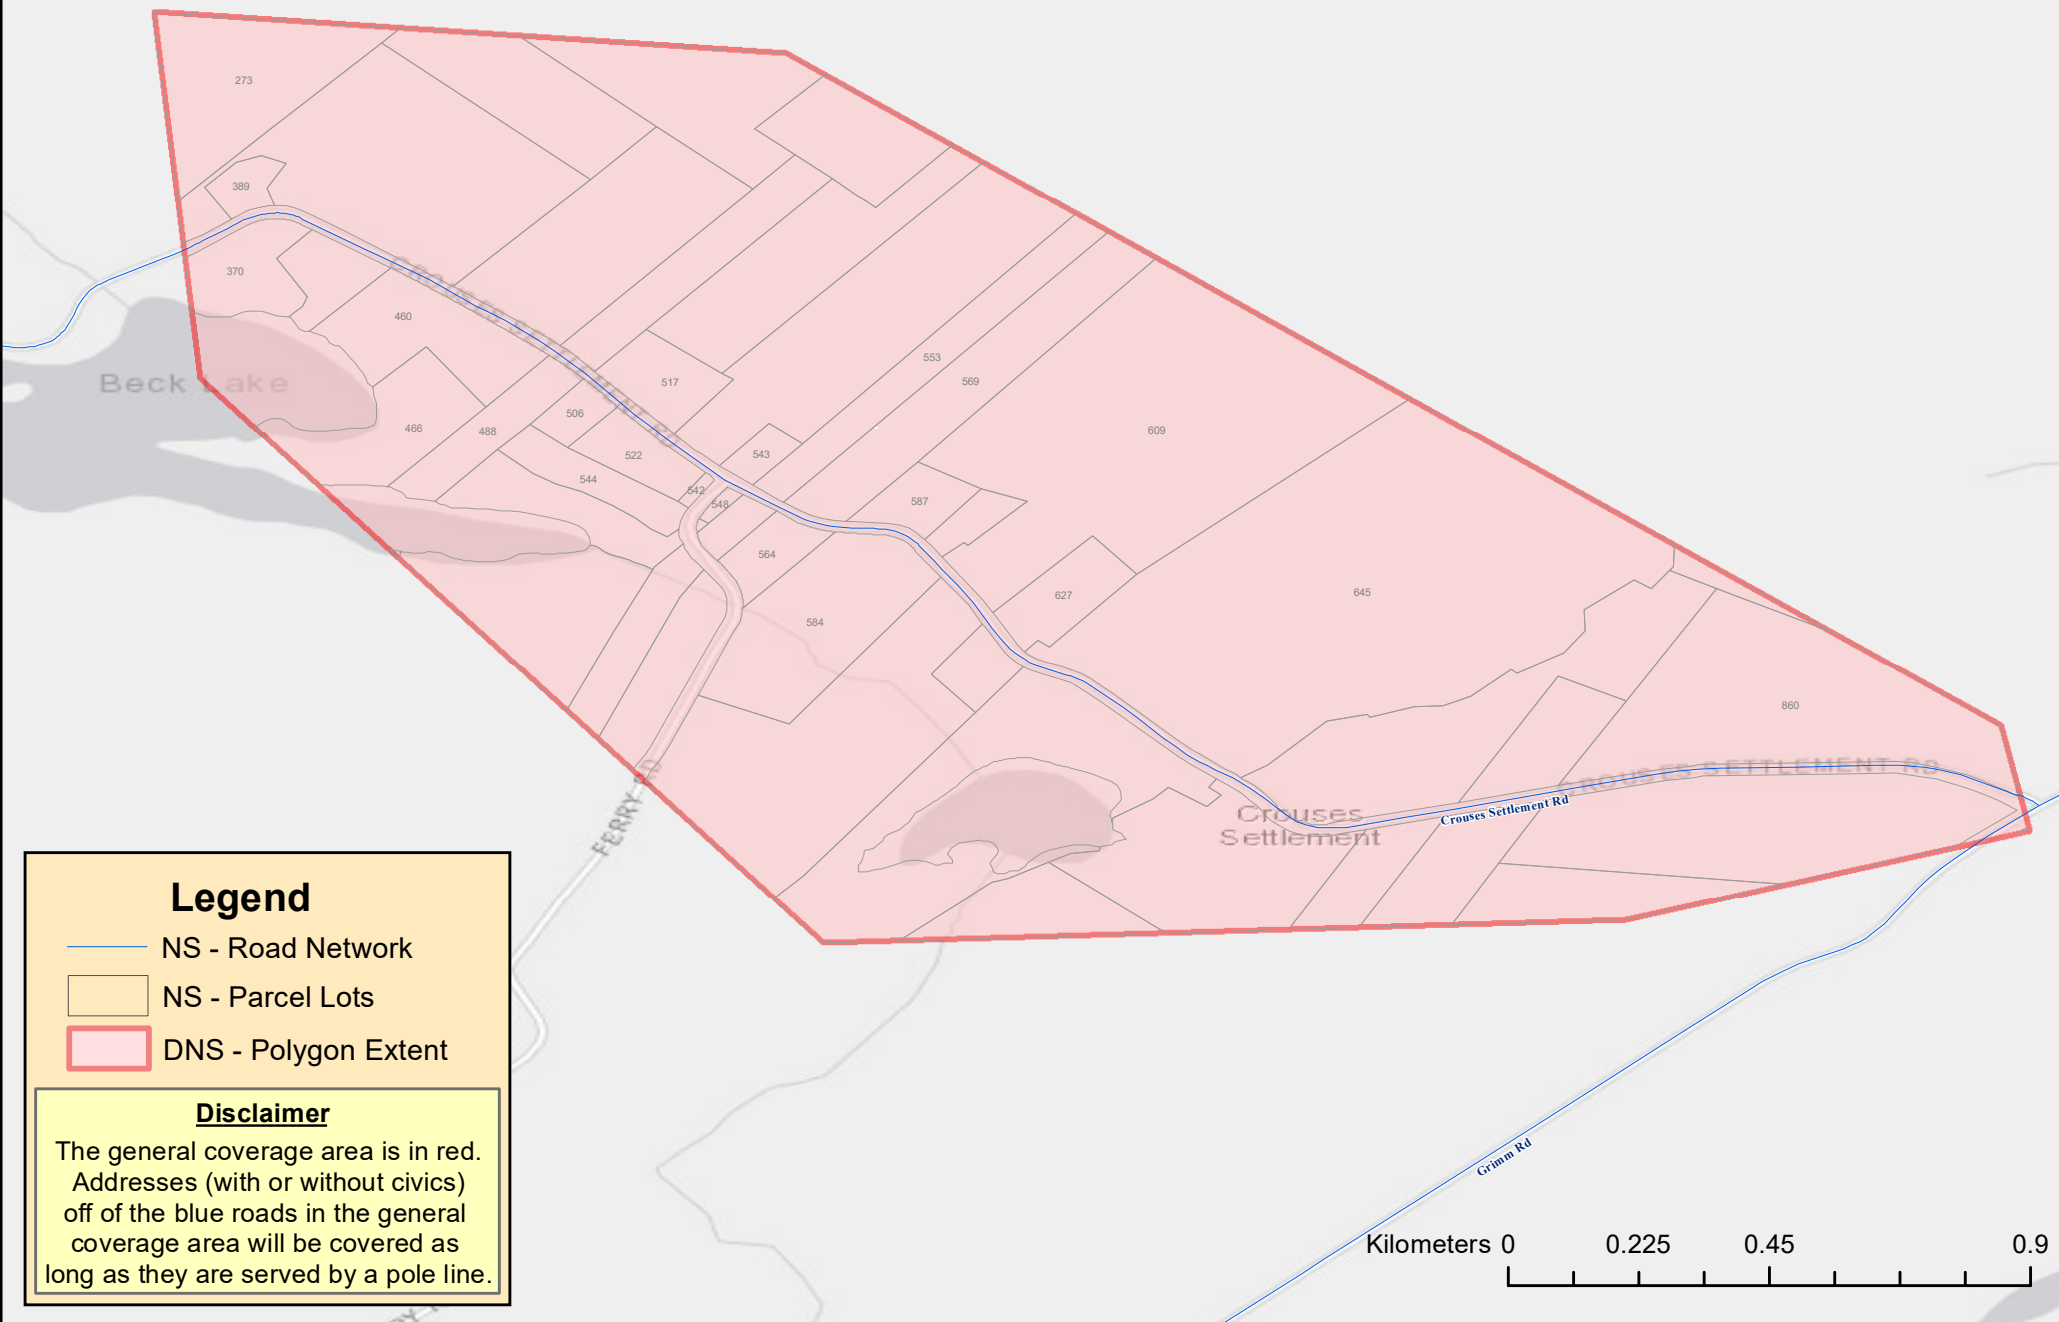

# Crouses Settlement

**Legend**

- NS - Road Network
- NS - Parcel Lots
- DNS - Polygon Extent

**Disclaimer**

The general coverage area is in red. Addresses (with or without civics) off of the blue roads in the general coverage area will be covered as long as they are served by a pole line.