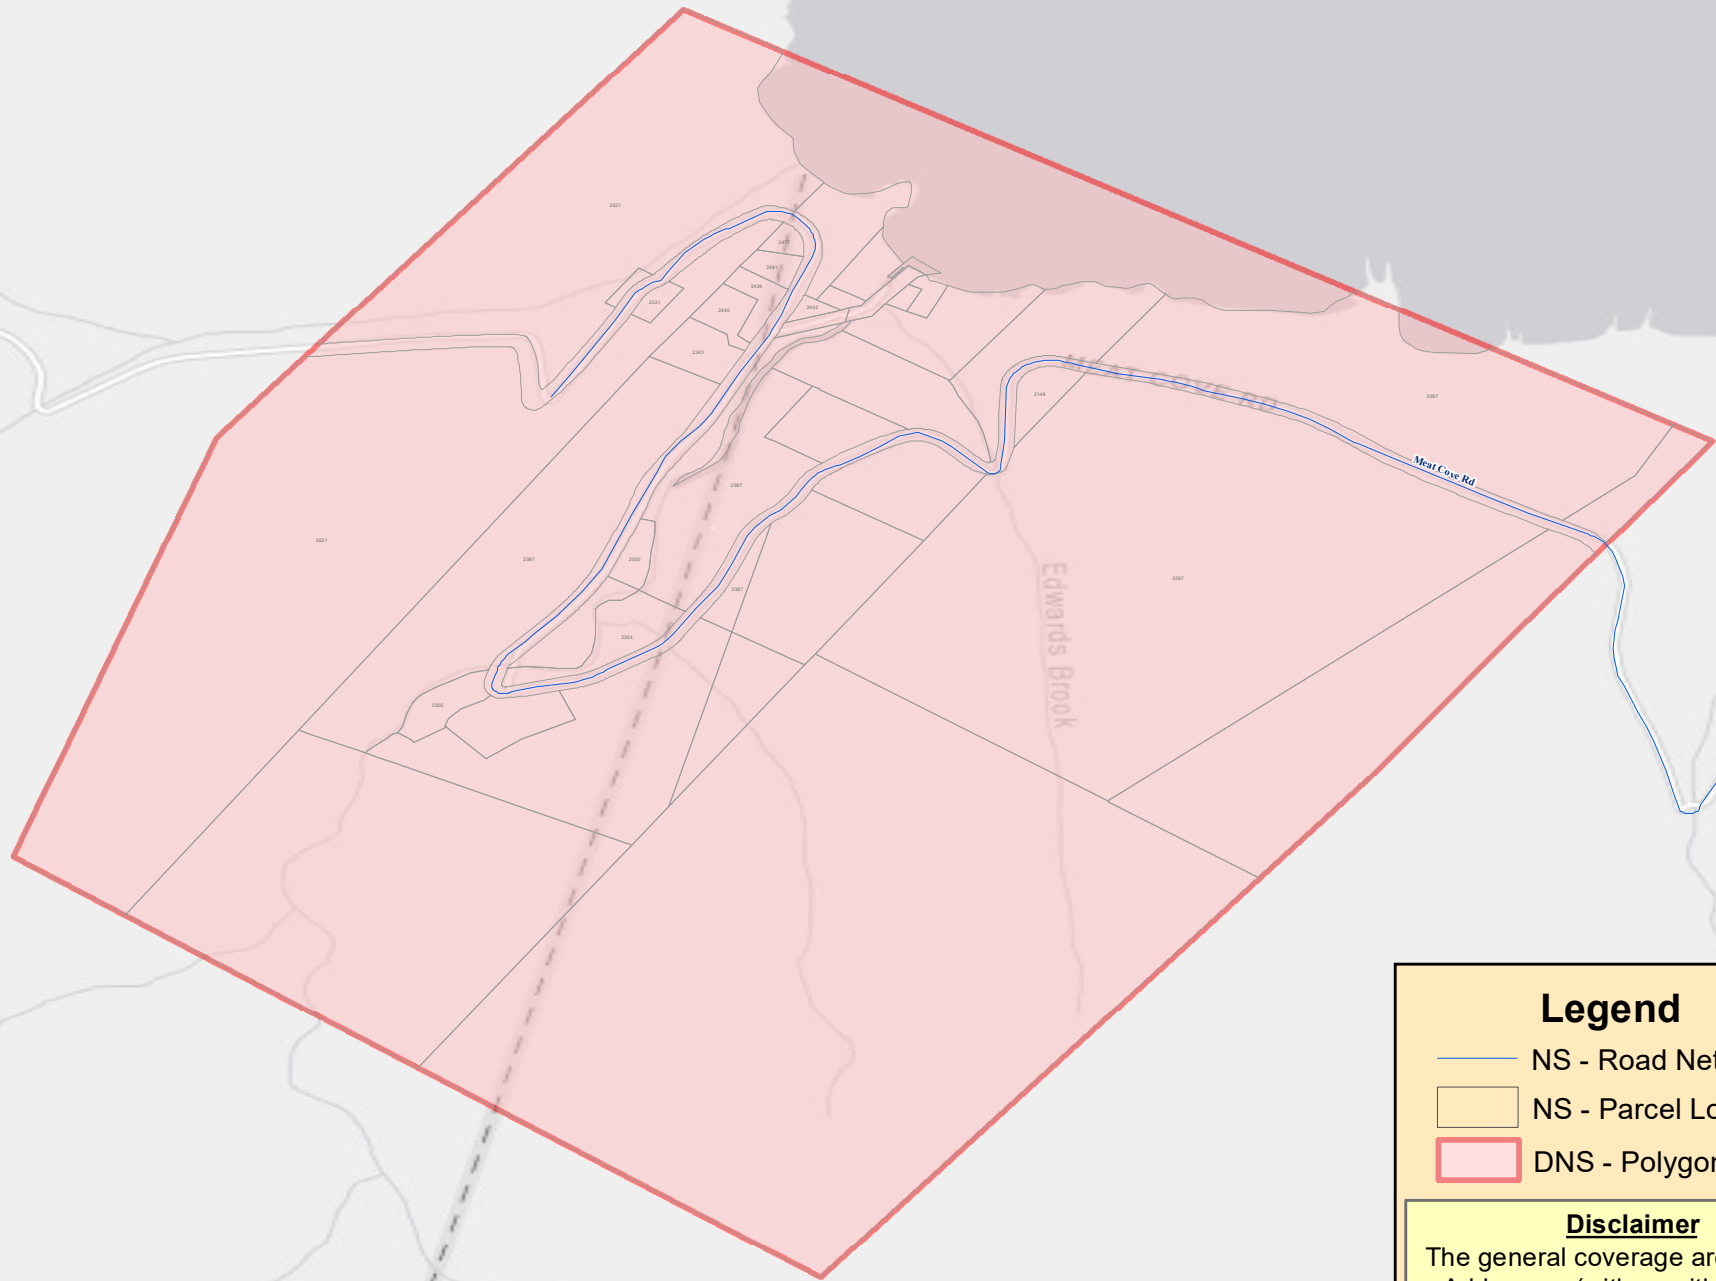

Dingwall - Meat Cove

Legend

- NS - Road Network
- NS - Parcel Lots
- DNS - Polygon Extent

Disclaimer

The general coverage area is in red. Addresses (with or without civics) off of the blue roads in the general coverage area will be covered as long as they are served by a pole line.