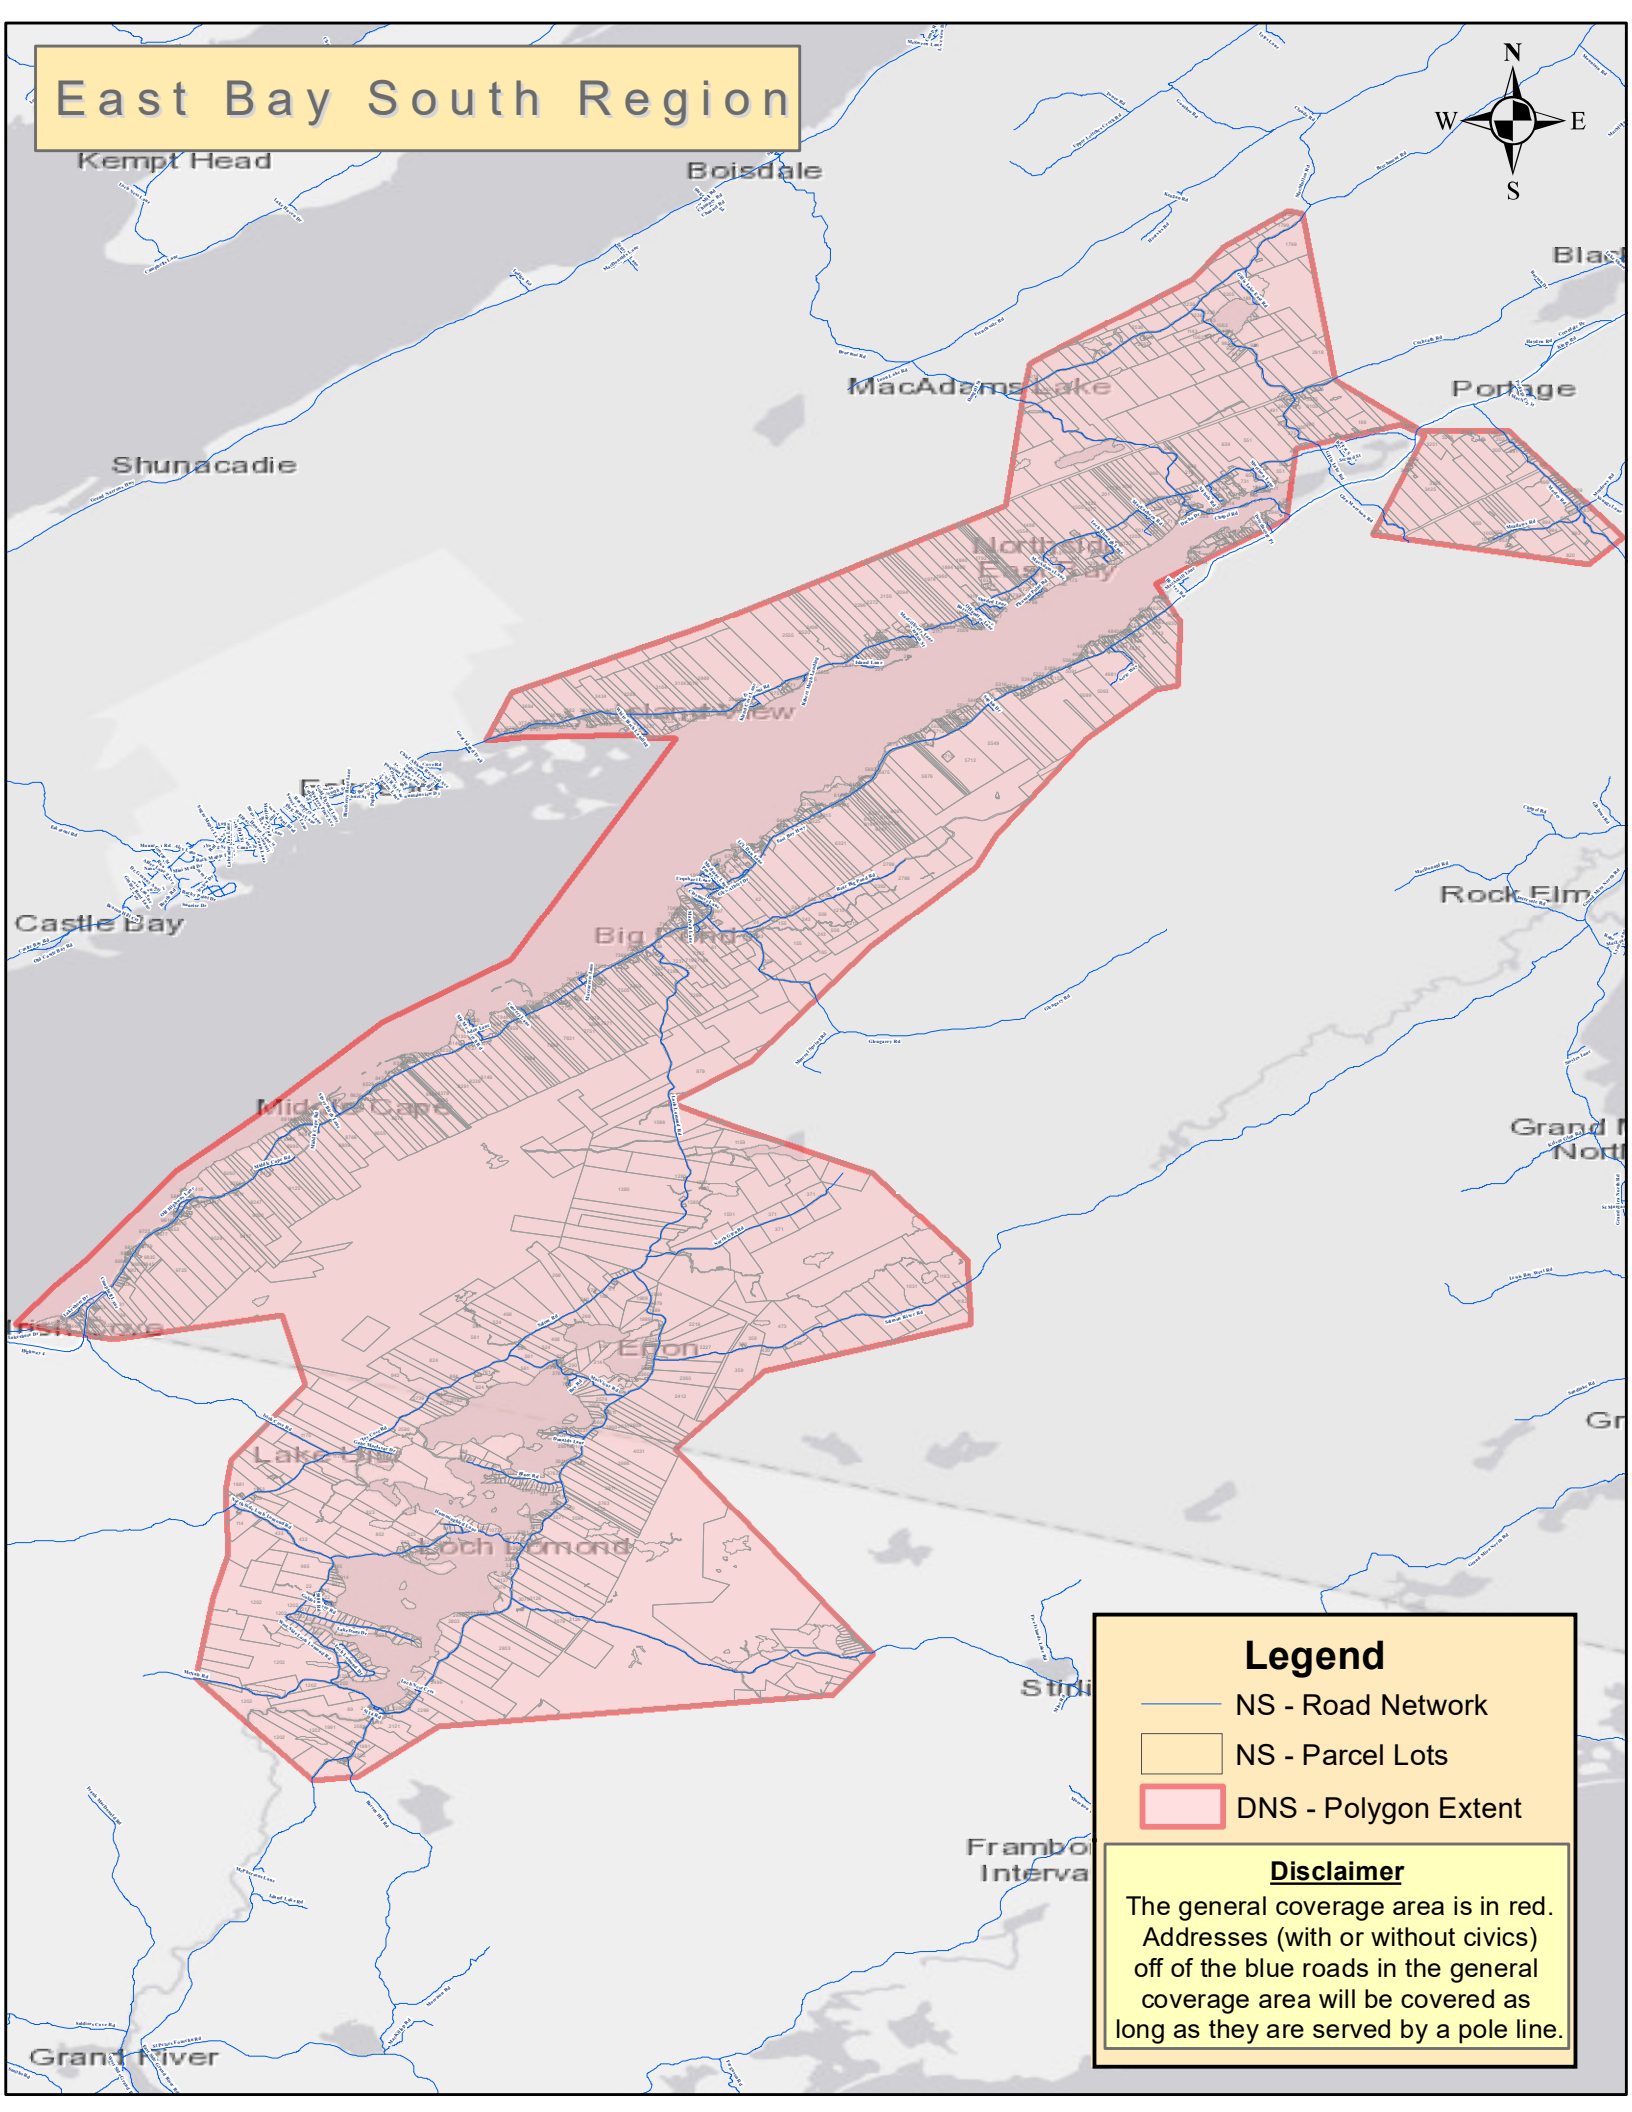

East Bay South Region

Legend

- NS - Road Network
- NS - Parcel Lots
- DNS - Polygon Extent

Disclaimer

The general coverage area is in red. Addresses (with or without civics) off of the blue roads in the general coverage area will be covered as long as they are served by a pole line.