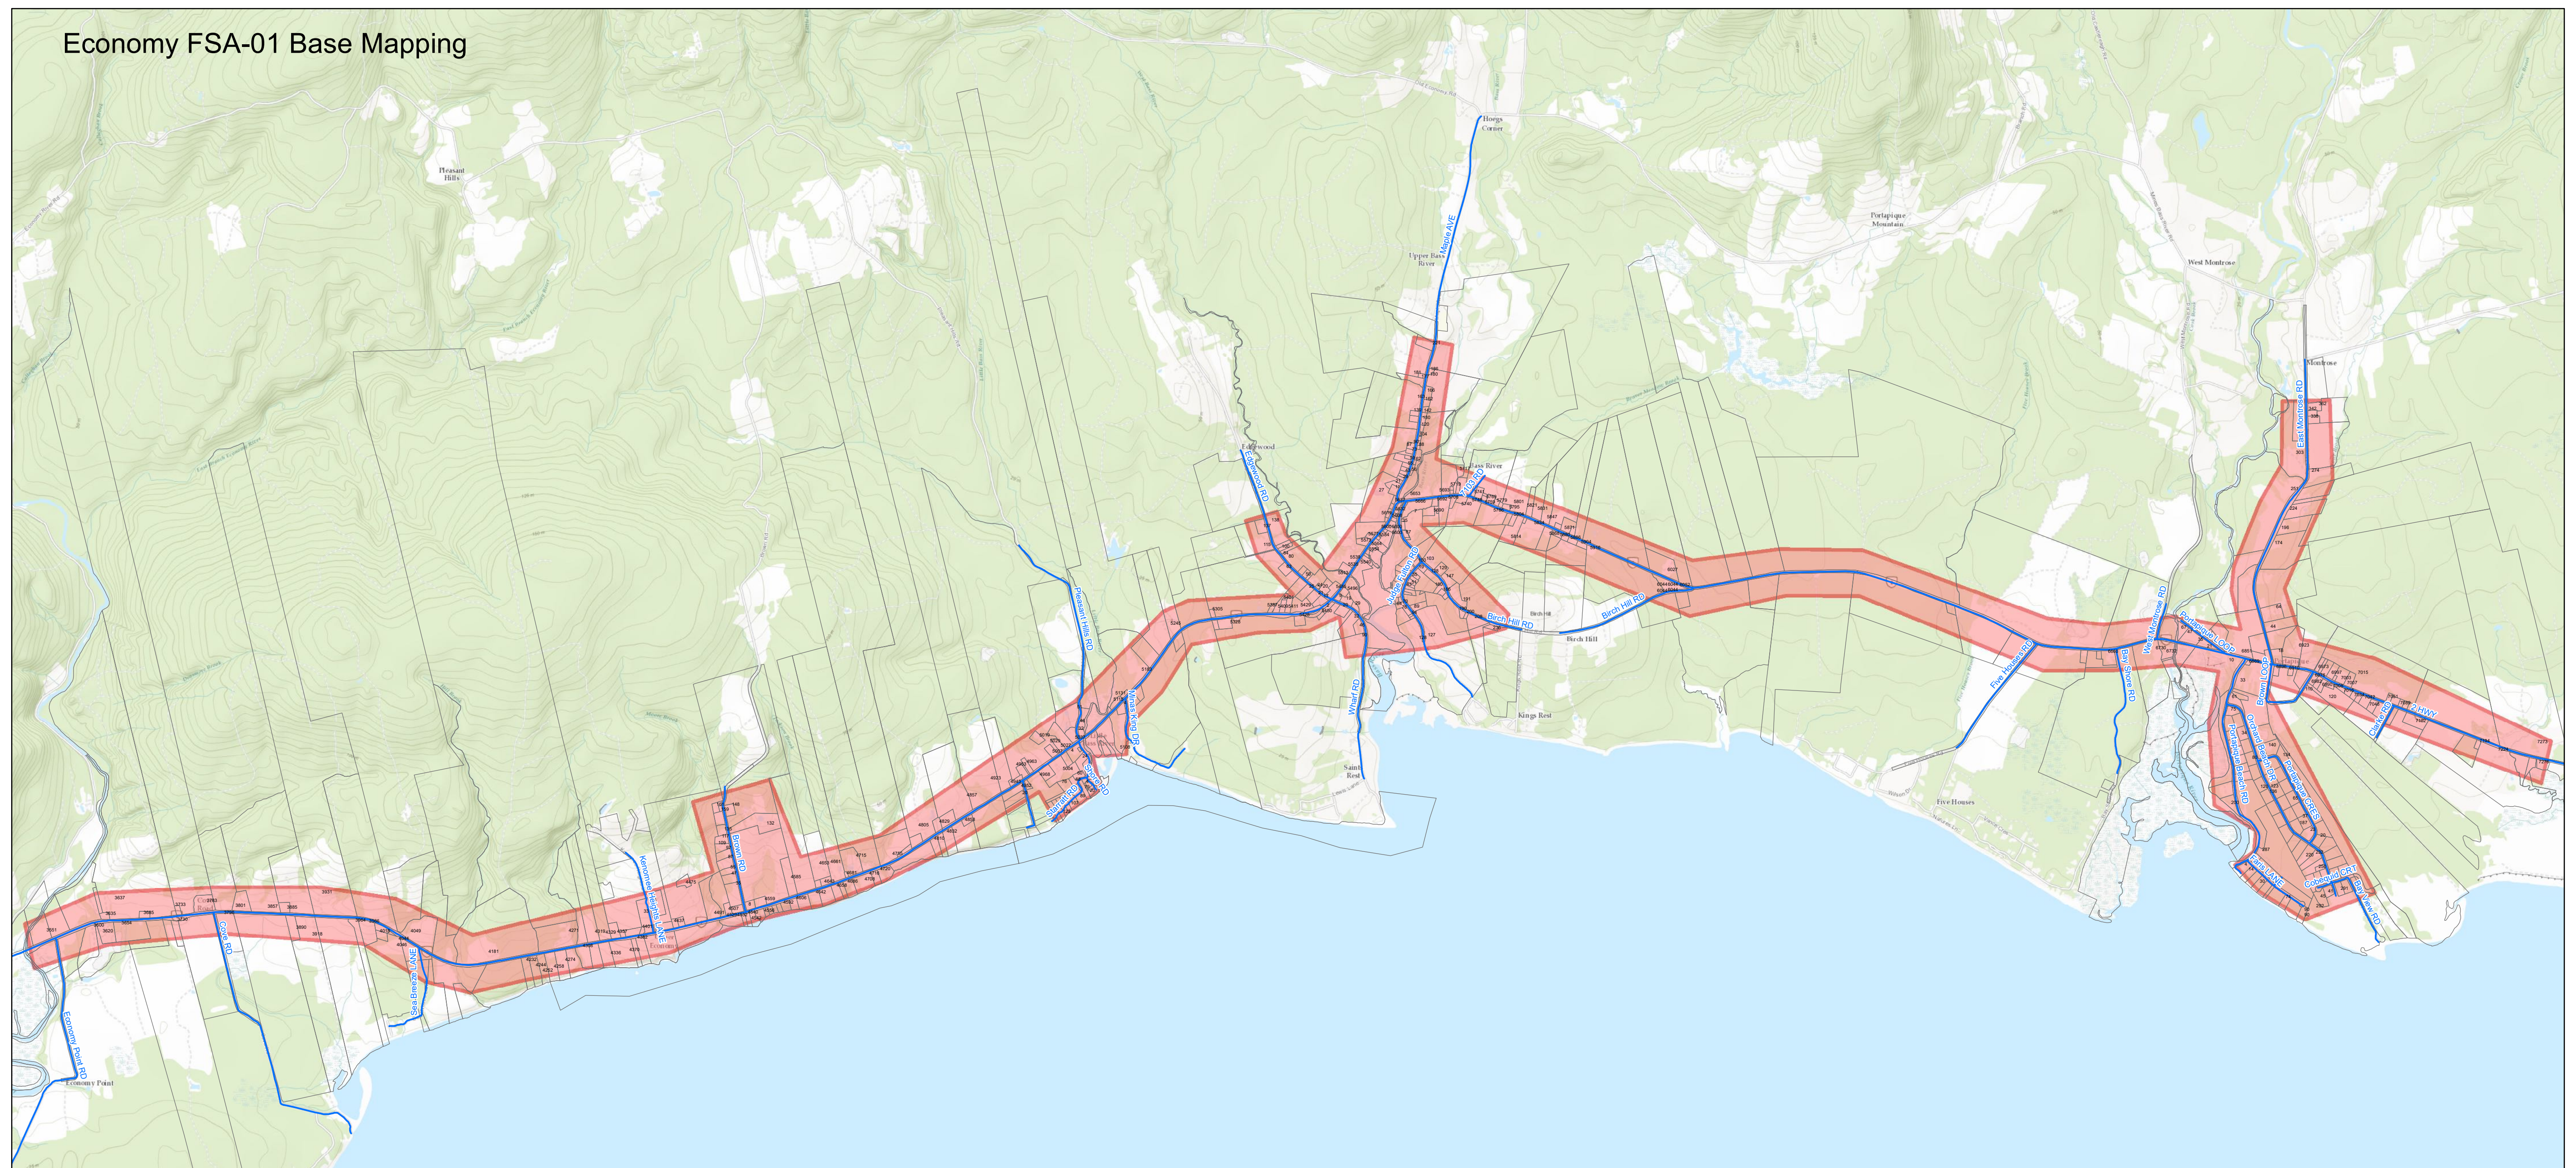

Economy FSA-01 Base Mapping

Legend

- NS Roads
- Land Parcels
- Boundary - Economy FSA 01

Disclaimer

The general coverage area is in red. Addresses (with or without civics) off of the blue roads in the general coverage area will be covered as long as they are served by a pole line.

Economy FSA-02 Base Mapping

Disclaimer

The general coverage area is in red. Addresses (with or without civics) off of the blue roads in the general coverage area will be covered as long as they are served by a pole line.

Legend

- NS Roads
- Land Parcels
- Boundary Economy FSA02