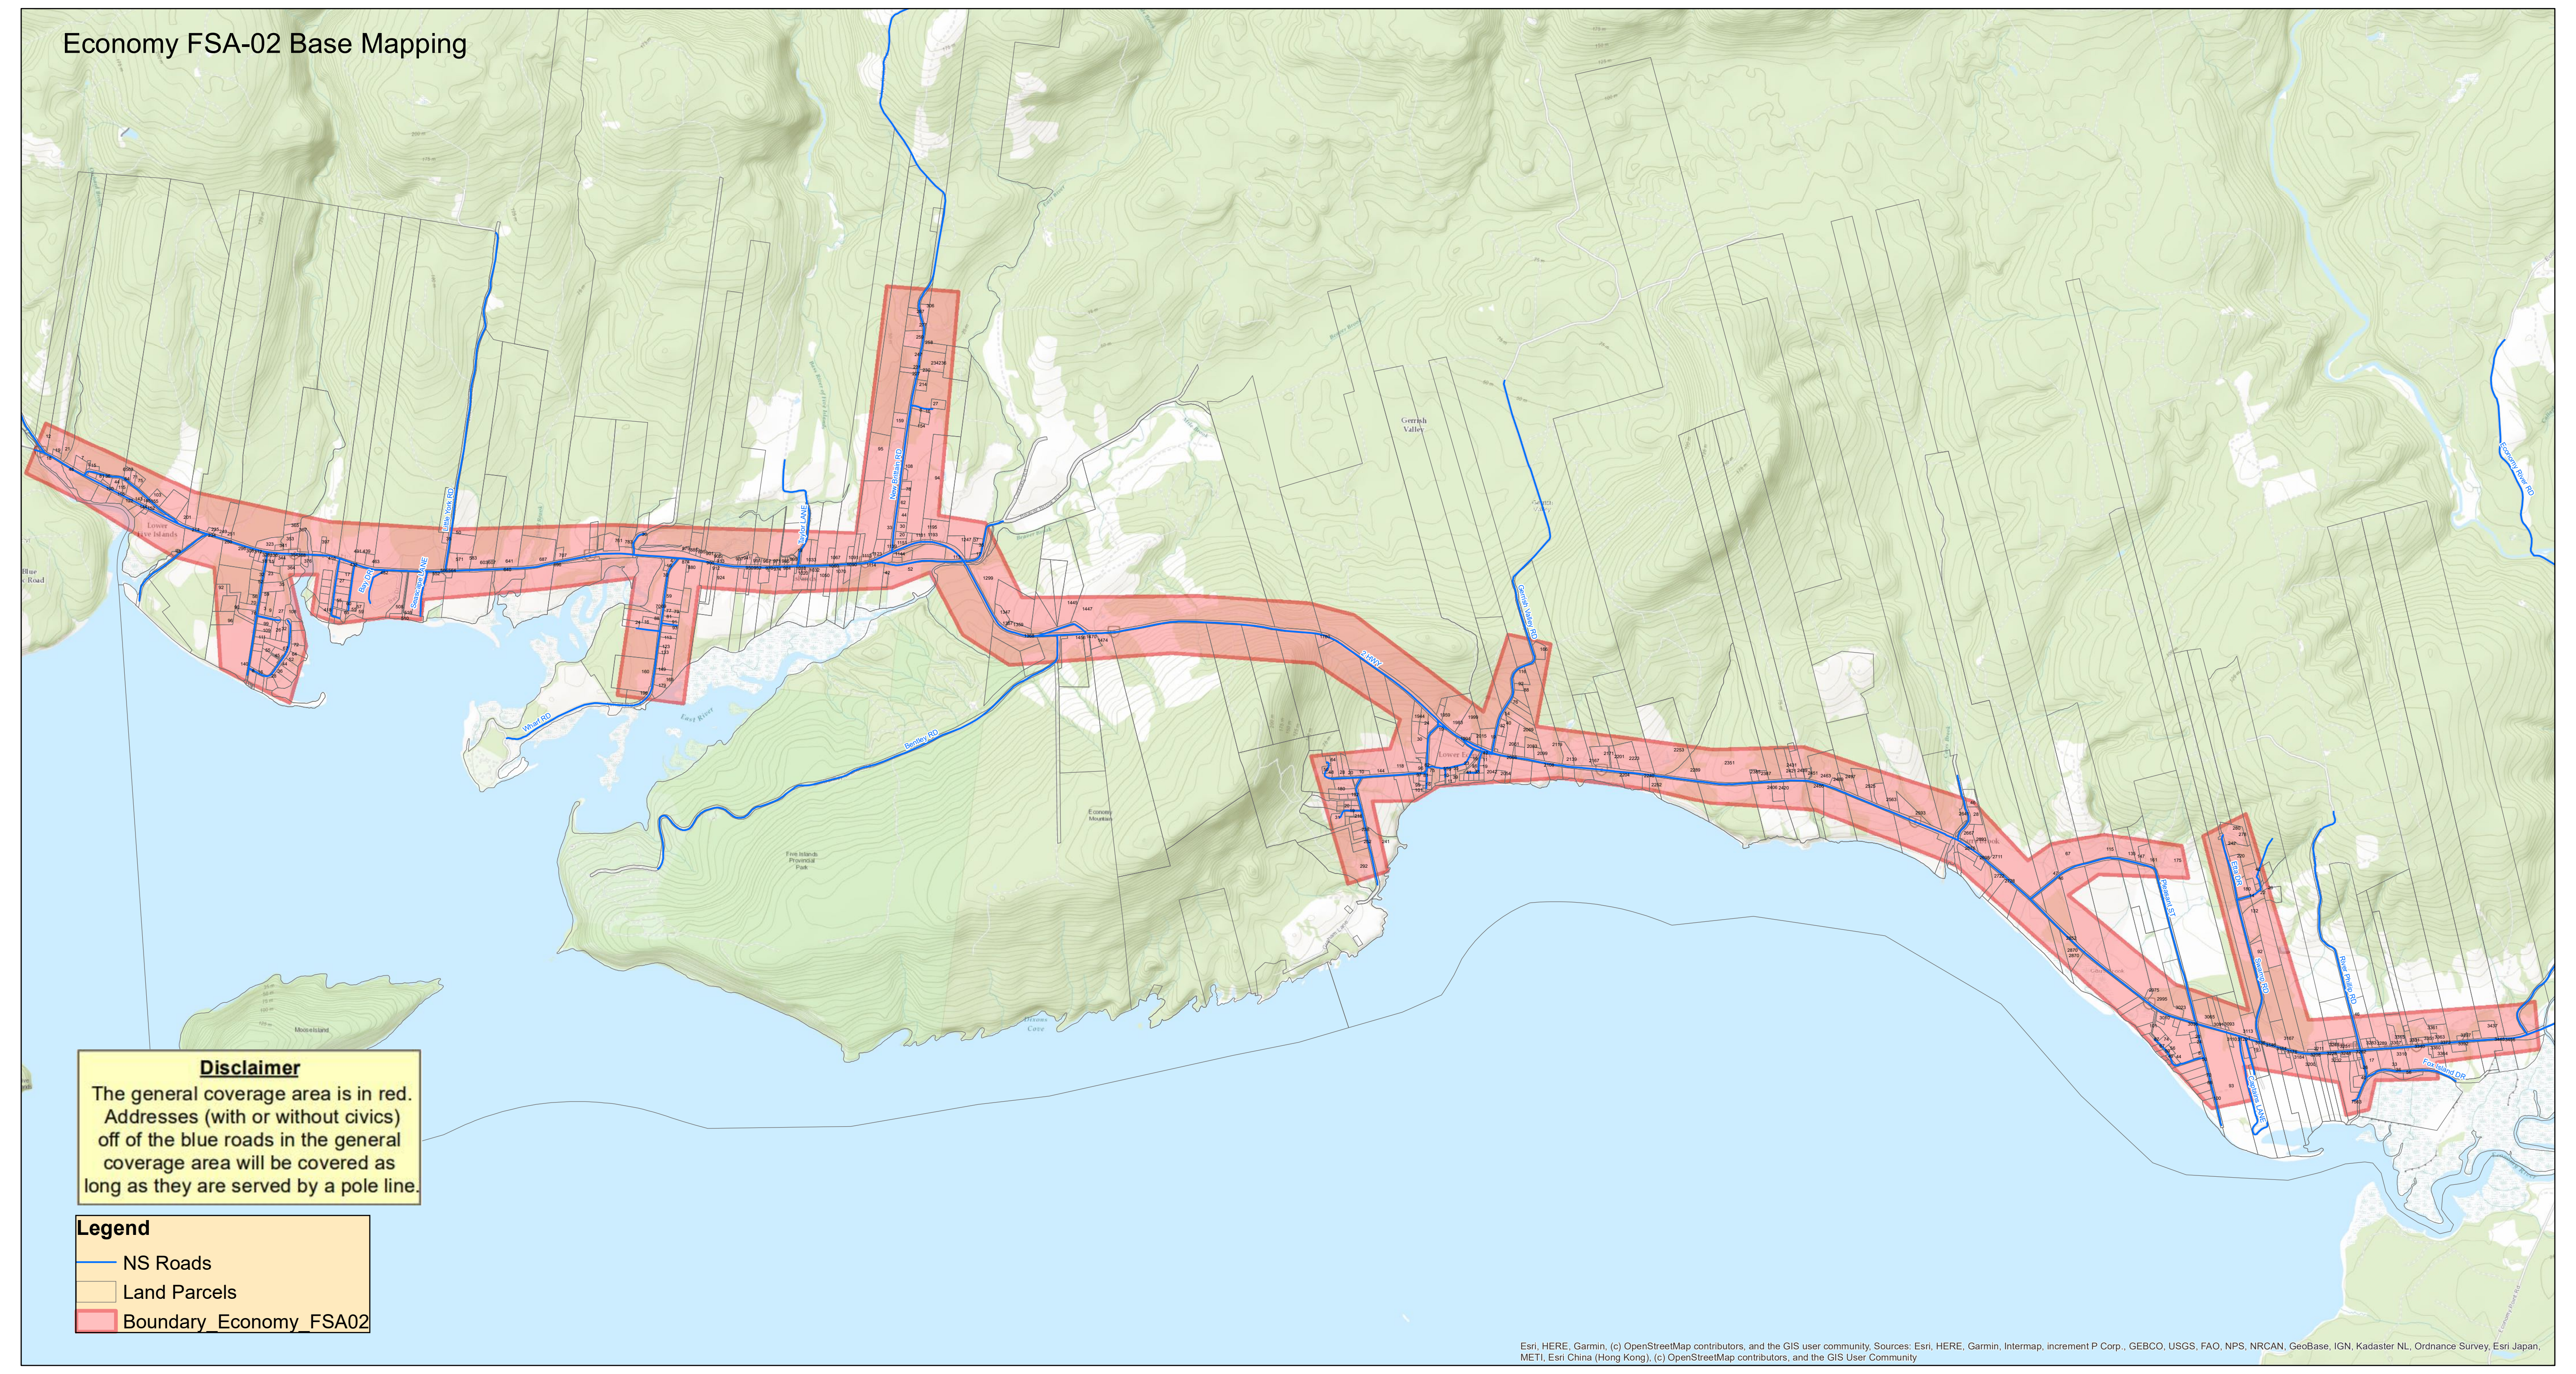

Economy FSA-01 Base Mapping

Legend

- NS Roads
- Land Parcels
- Boundary - Economy FSA 01

Disclaimer

The general coverage area is in red. Addresses (with or without civics) off of the blue roads in the general coverage area will be covered as long as they are served by a pole line.

Economy FSA-02 Base Mapping

Disclaimer

The general coverage area is in red. Addresses (with or without civics) off of the blue roads in the general coverage area will be covered as long as they are served by a pole line.

Legend

- NS Roads
- Land Parcels
- Boundary Economy FSA02