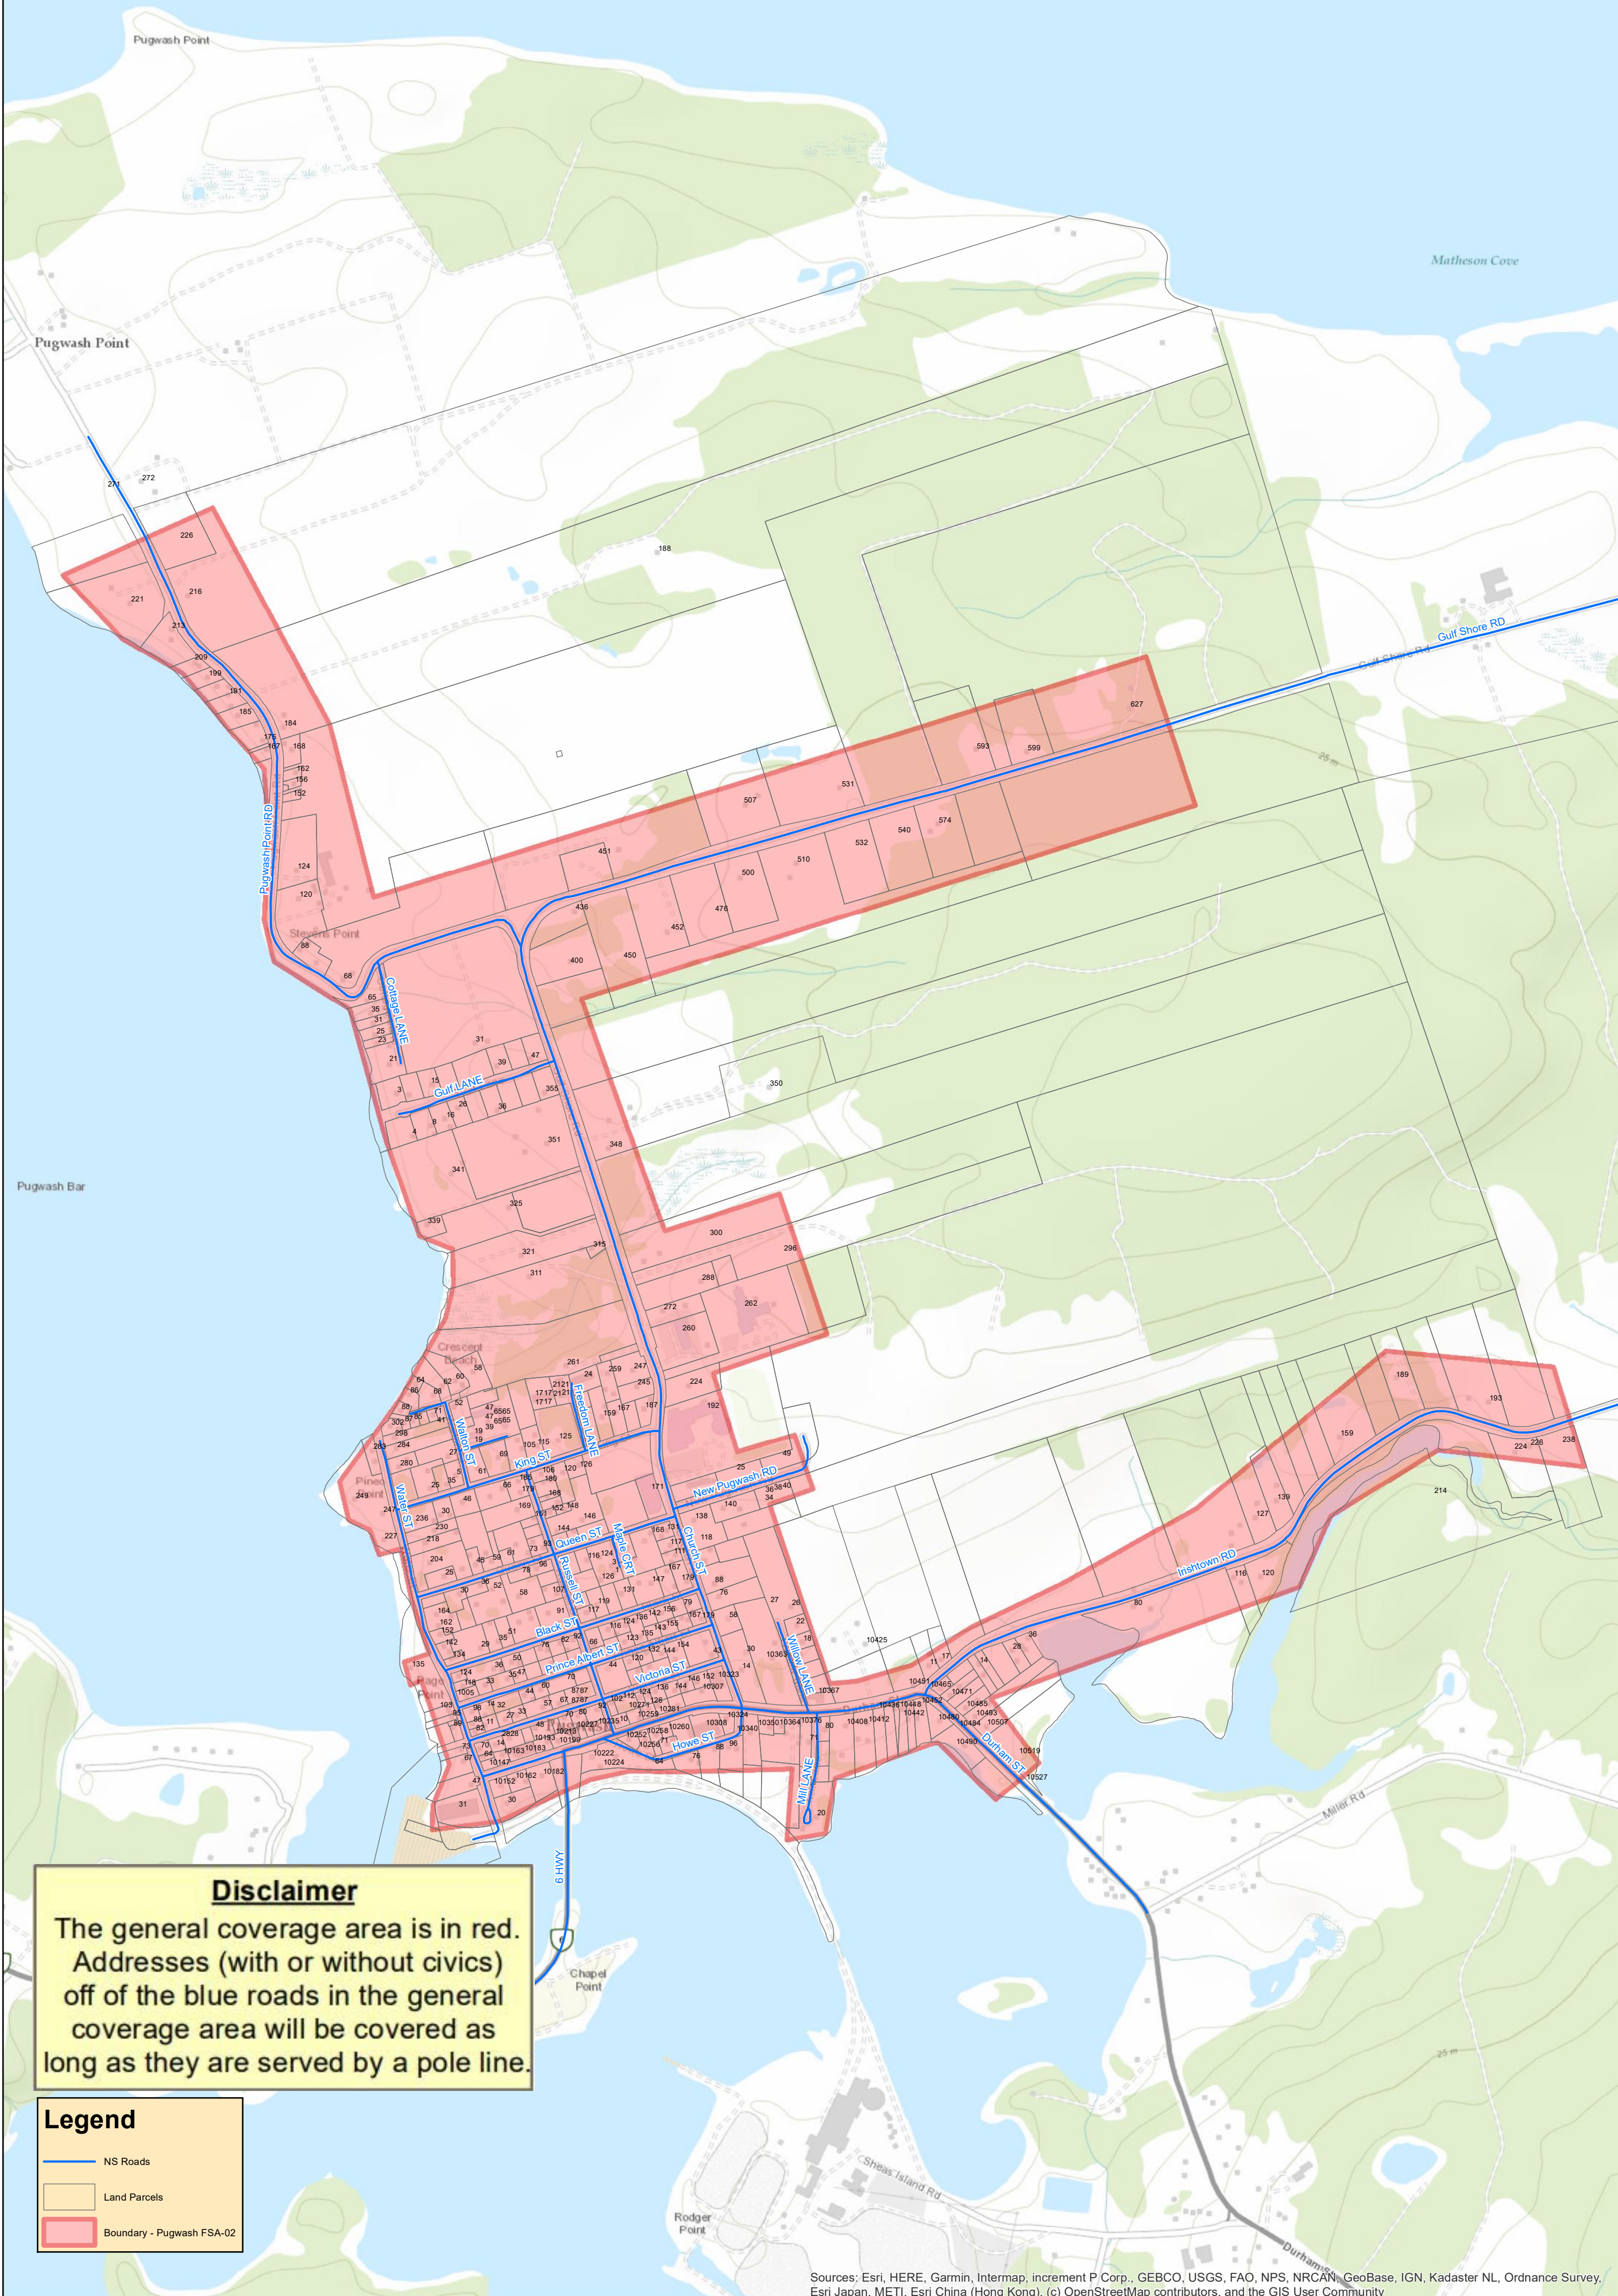

Pugwash FSA-01 Base Mapping

Disclaimer
The general coverage area is in red.
Addresses (with or without civics)
off of the blue roads in the general
coverage area will be covered as
long as they are served by a pole line.

Legend

- NS Roads
- Land Parcels
- Boundary - Pugwash FSA-01

Pugwash FSA-02 Base Mapping

Pugwash FSA-03 Base Mapping

Disclaimer
The general coverage area is in red.
Addresses (with or without civics)
off of the blue roads in the general
coverage area will be covered as
long as they are served by a pole line.

Legend

- NS Roads
- Land Parcels
- Boundary - Pugwash-FSA03

Pugwash FSA-04 Base Mapping

Disclaimer
The general coverage area is in red.
Addresses (with or without civics)
off of the blue roads in the general
coverage area will be covered as
long as they are served by a pole line.

Legend

- NS Roads
- Land Parcels
- Boundary - Pugwash FSA-04