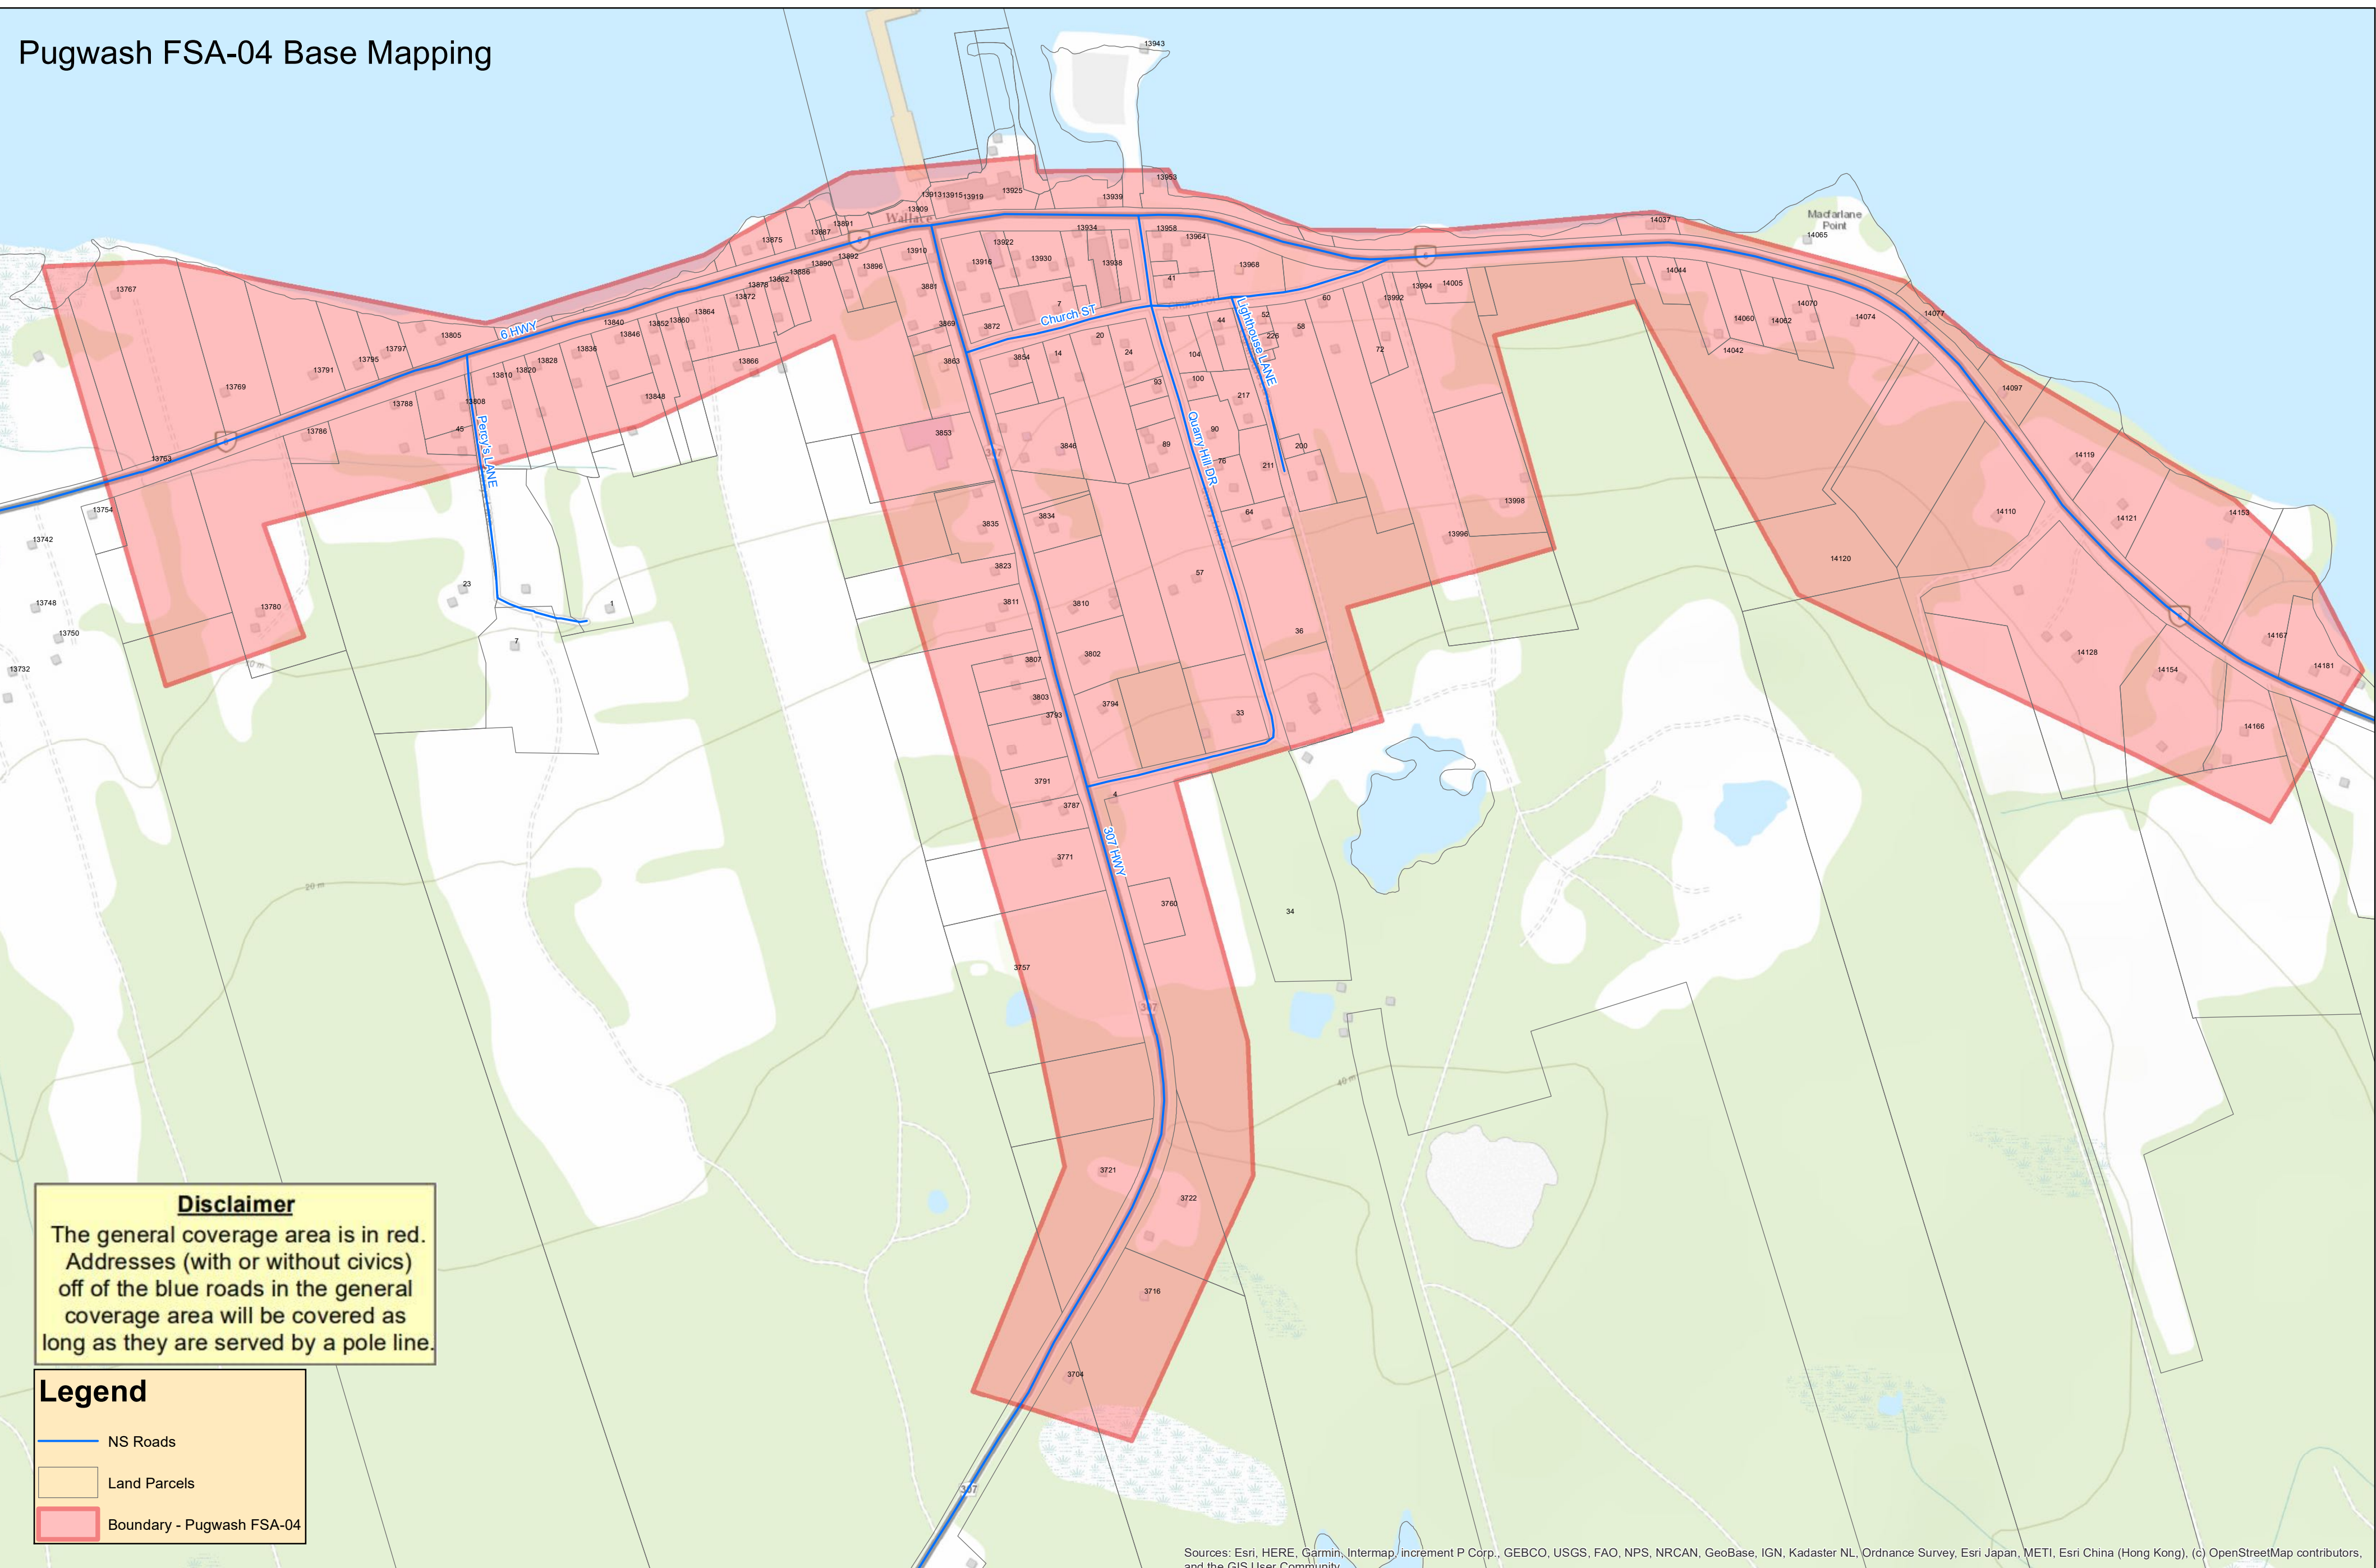

Pugwash FSA-01 Base Mapping

Disclaimer
The general coverage area is in red.
Addresses (with or without civics)
off of the blue roads in the general
coverage area will be covered as
long as they are served by a pole line.

Legend

- NS Roads
- Land Parcels
- Boundary - Pugwash FSA-01

Pugwash FSA-02 Base Mapping

Pugwash FSA-03 Base Mapping

Disclaimer
The general coverage area is in red.
Addresses (with or without civics)
off of the blue roads in the general
coverage area will be covered as
long as they are served by a pole line.

Legend

- NS Roads
- Land Parcels
- Boundary - Pugwash-FSA03

Pugwash FSA-04 Base Mapping

Disclaimer
The general coverage area is in red.
Addresses (with or without civics)
off of the blue roads in the general
coverage area will be covered as
long as they are served by a pole line.

Legend

- NS Roads
- Land Parcels
- Boundary - Pugwash FSA-04