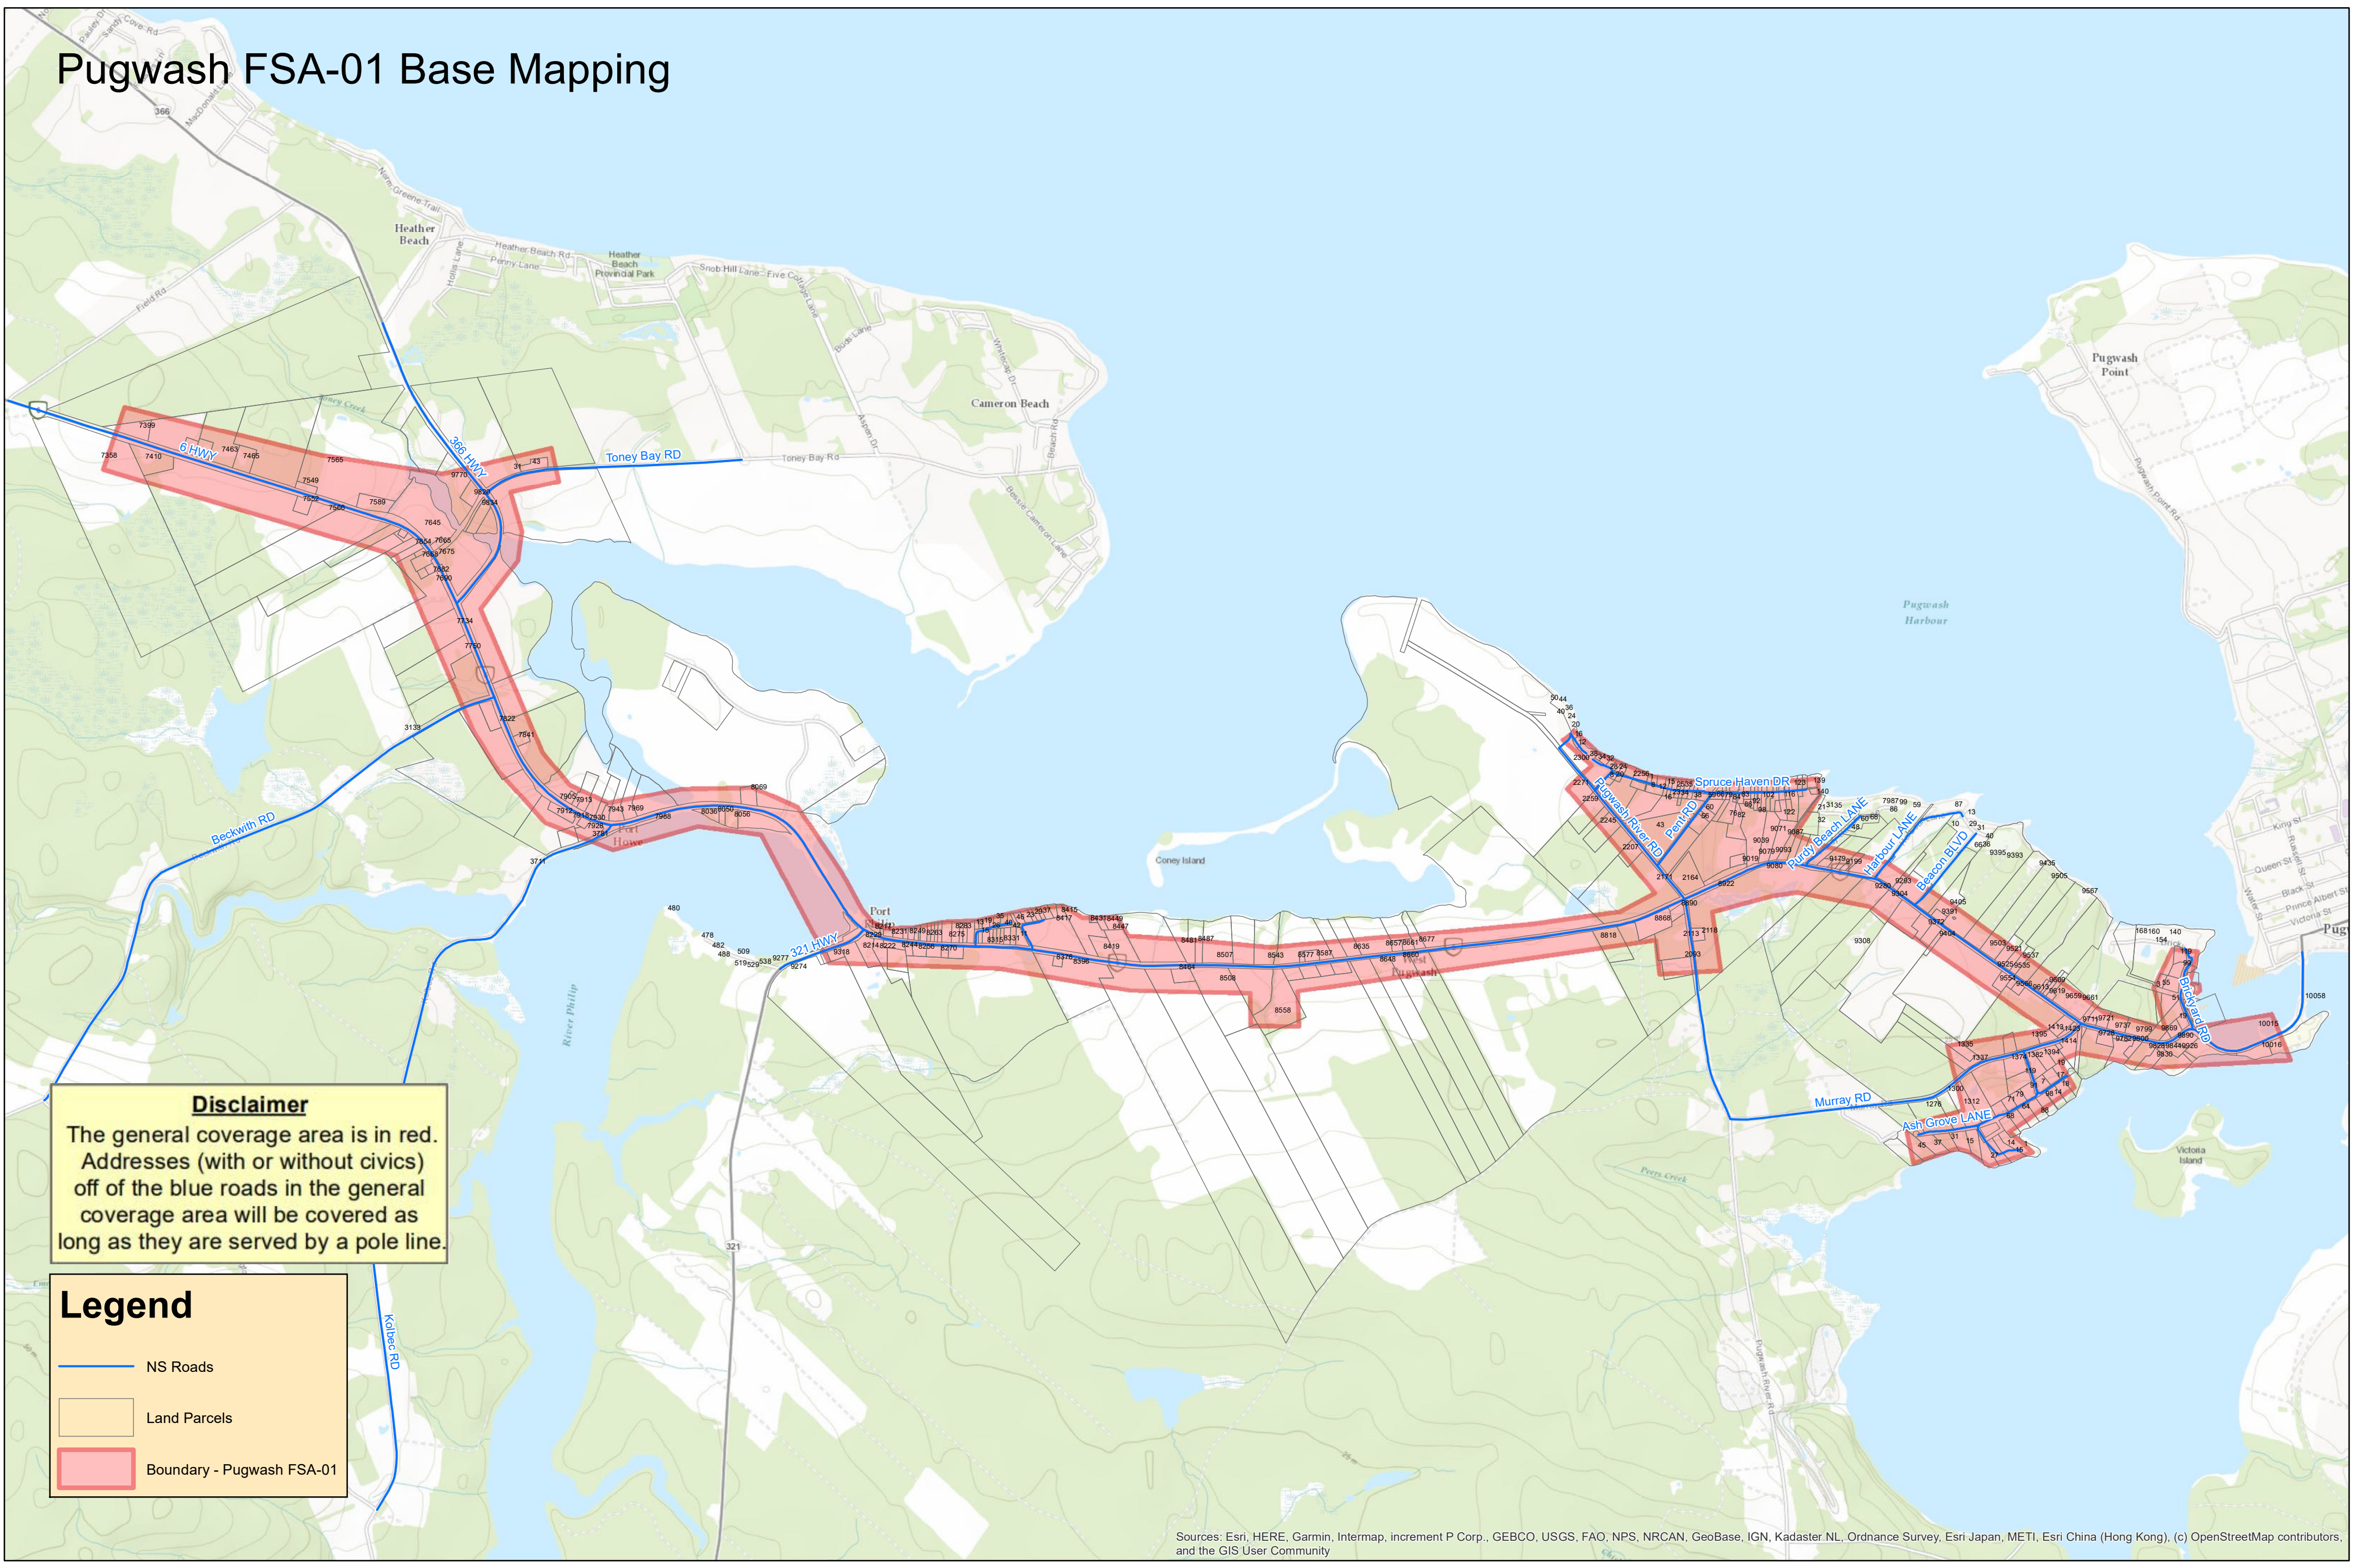

Pugwash FSA-01 Base Mapping

Disclaimer
The general coverage area is in red.
Addresses (with or without civics)
off of the blue roads in the general
coverage area will be covered as
long as they are served by a pole line.

Legend

- NS Roads
- Land Parcels
- Boundary - Pugwash FSA-01

Pugwash FSA-02 Base Mapping

Pugwash FSA-03 Base Mapping

Disclaimer
The general coverage area is in red.
Addresses (with or without civics)
off of the blue roads in the general
coverage area will be covered as
long as they are served by a pole line.

Legend

- NS Roads
- Land Parcels
- Boundary - Pugwash-FSA03

Pugwash FSA-04 Base Mapping

Disclaimer
The general coverage area is in red.
Addresses (with or without civics)
off of the blue roads in the general
coverage area will be covered as
long as they are served by a pole line.

Legend

- NS Roads
- Land Parcels
- Boundary - Pugwash FSA-04