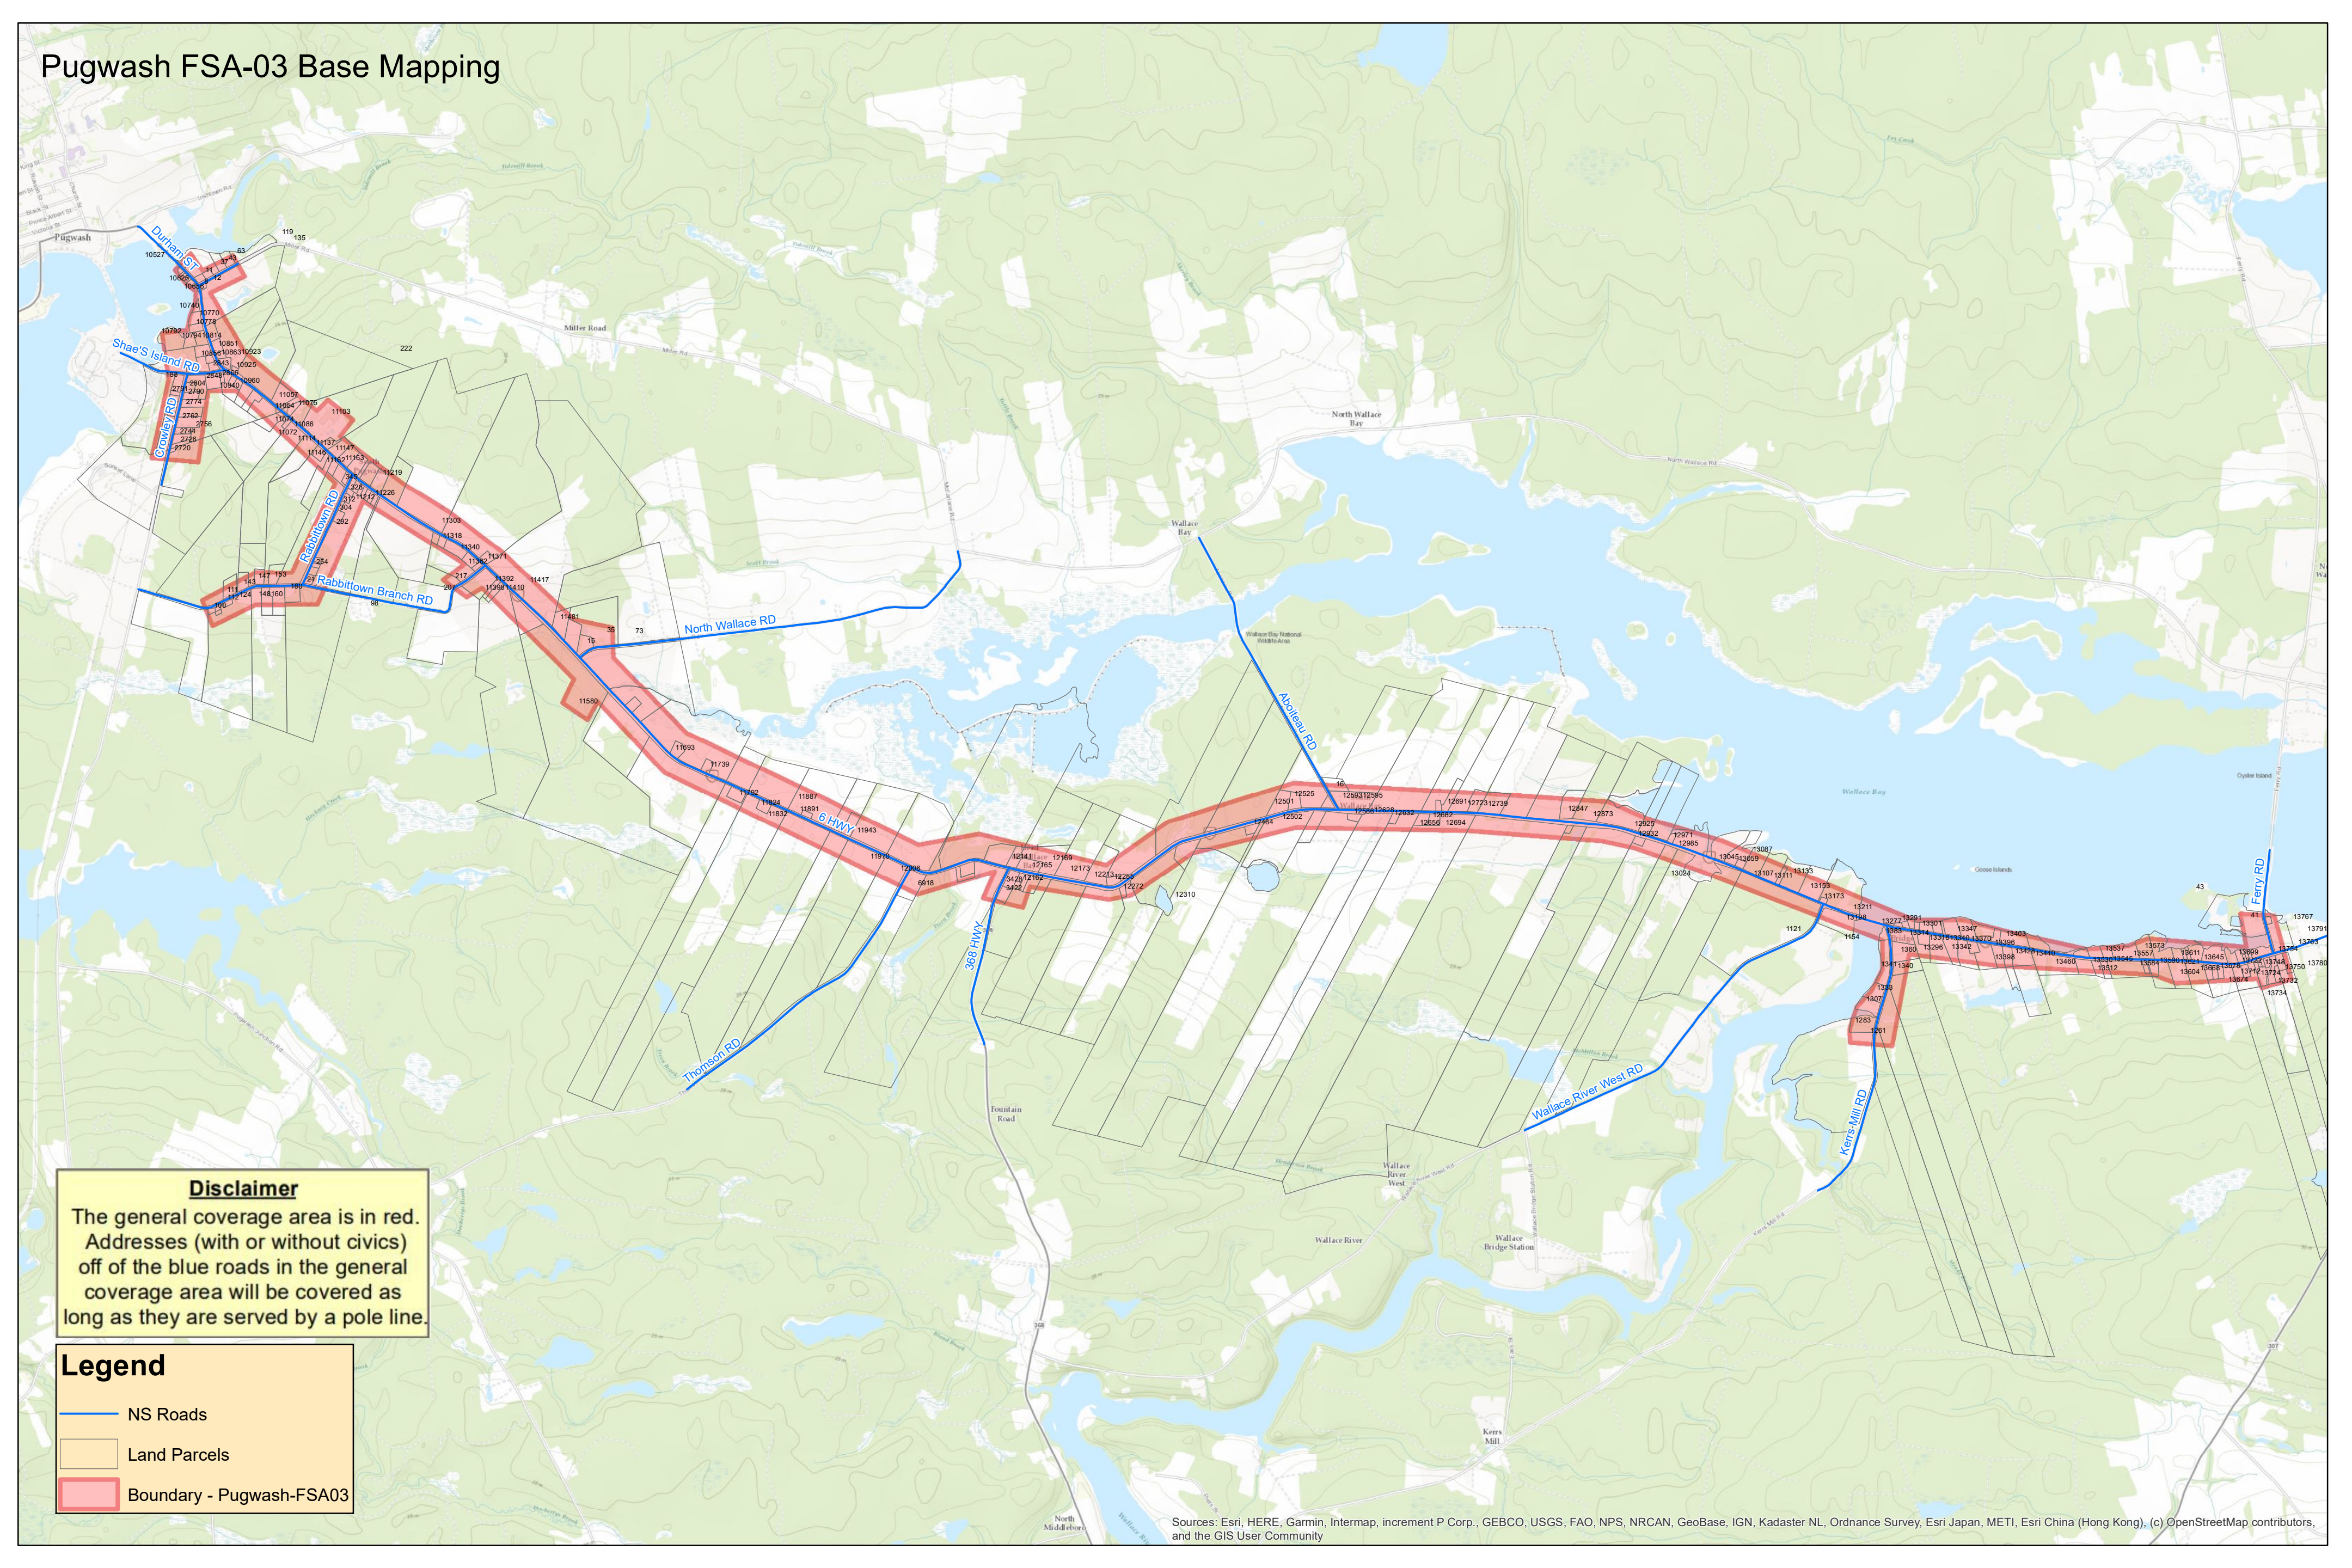

Pugwash FSA-01 Base Mapping

Disclaimer
The general coverage area is in red.
Addresses (with or without civics)
off of the blue roads in the general
coverage area will be covered as
long as they are served by a pole line.

Legend

- NS Roads
- Land Parcels
- Boundary - Pugwash FSA-01

Pugwash FSA-02 Base Mapping

Pugwash FSA-03 Base Mapping

Disclaimer
The general coverage area is in red.
Addresses (with or without civics)
off of the blue roads in the general
coverage area will be covered as
long as they are served by a pole line.

Legend

- NS Roads
- Land Parcels
- Boundary - Pugwash-FSA03

Pugwash FSA-04 Base Mapping

Disclaimer
The general coverage area is in red.
Addresses (with or without civics)
off of the blue roads in the general
coverage area will be covered as
long as they are served by a pole line.

Legend

- NS Roads
- Land Parcels
- Boundary - Pugwash FSA-04