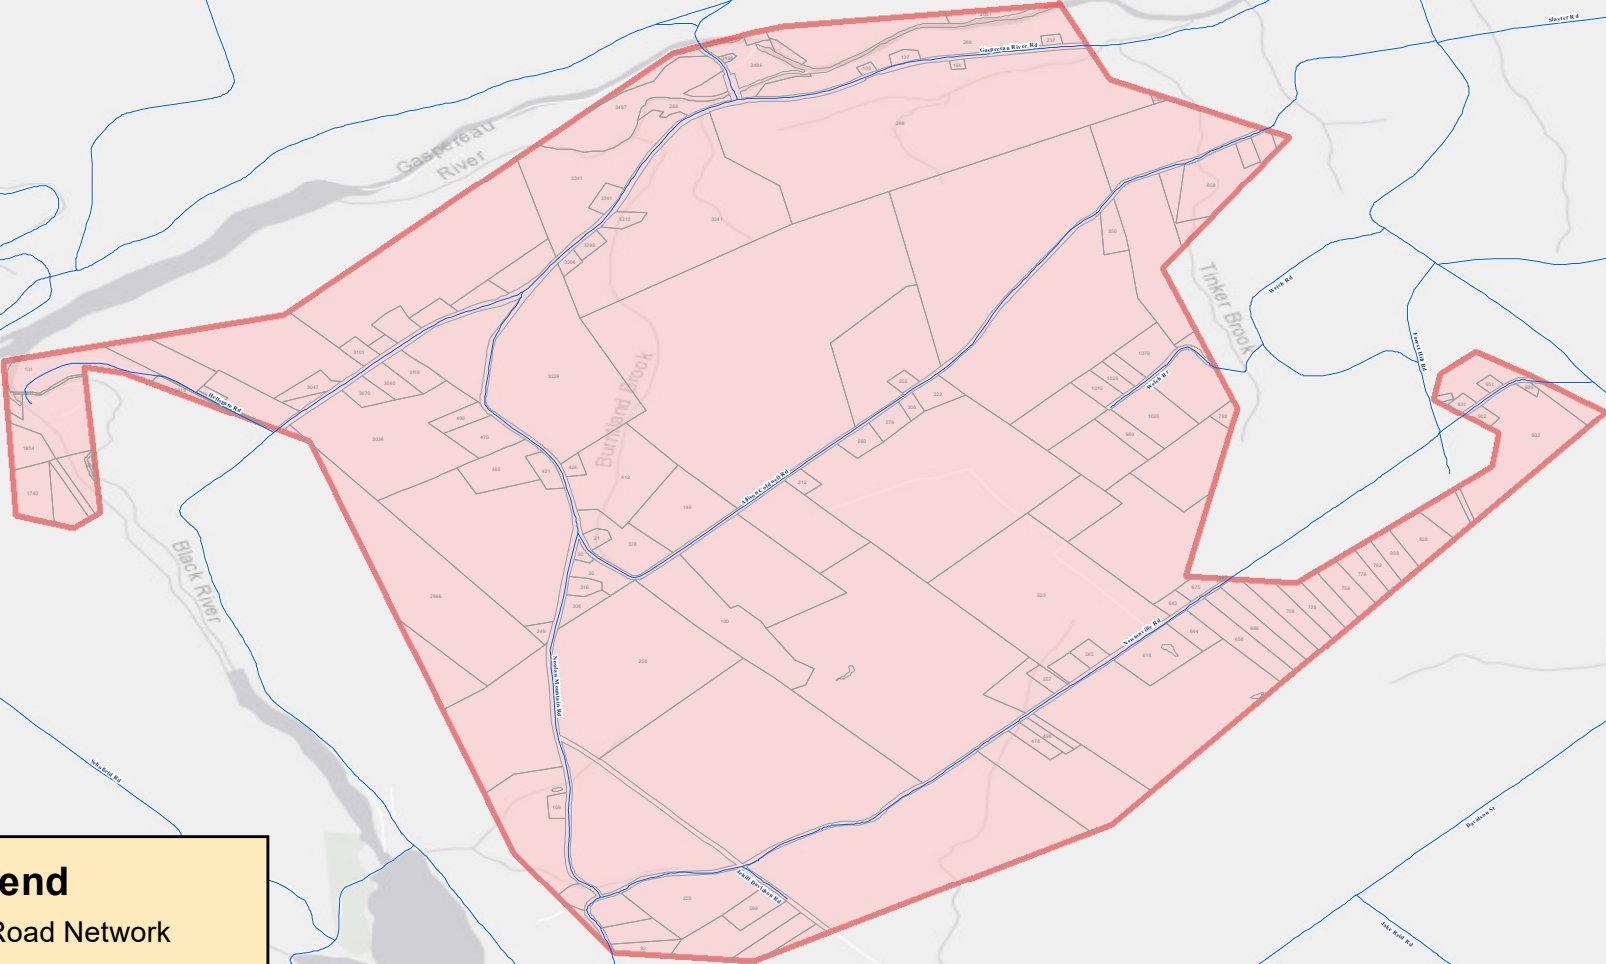

Forest Hill and Highway 1 (1/2)

Legend

- NS - Road Network
- NS - Parcel Lots
- DNS - Polygon Extent

Disclaimer

The general coverage area is in red. Addresses (with or without civics) off of the blue roads in the general coverage area will be covered as long as they are served by a pole line.