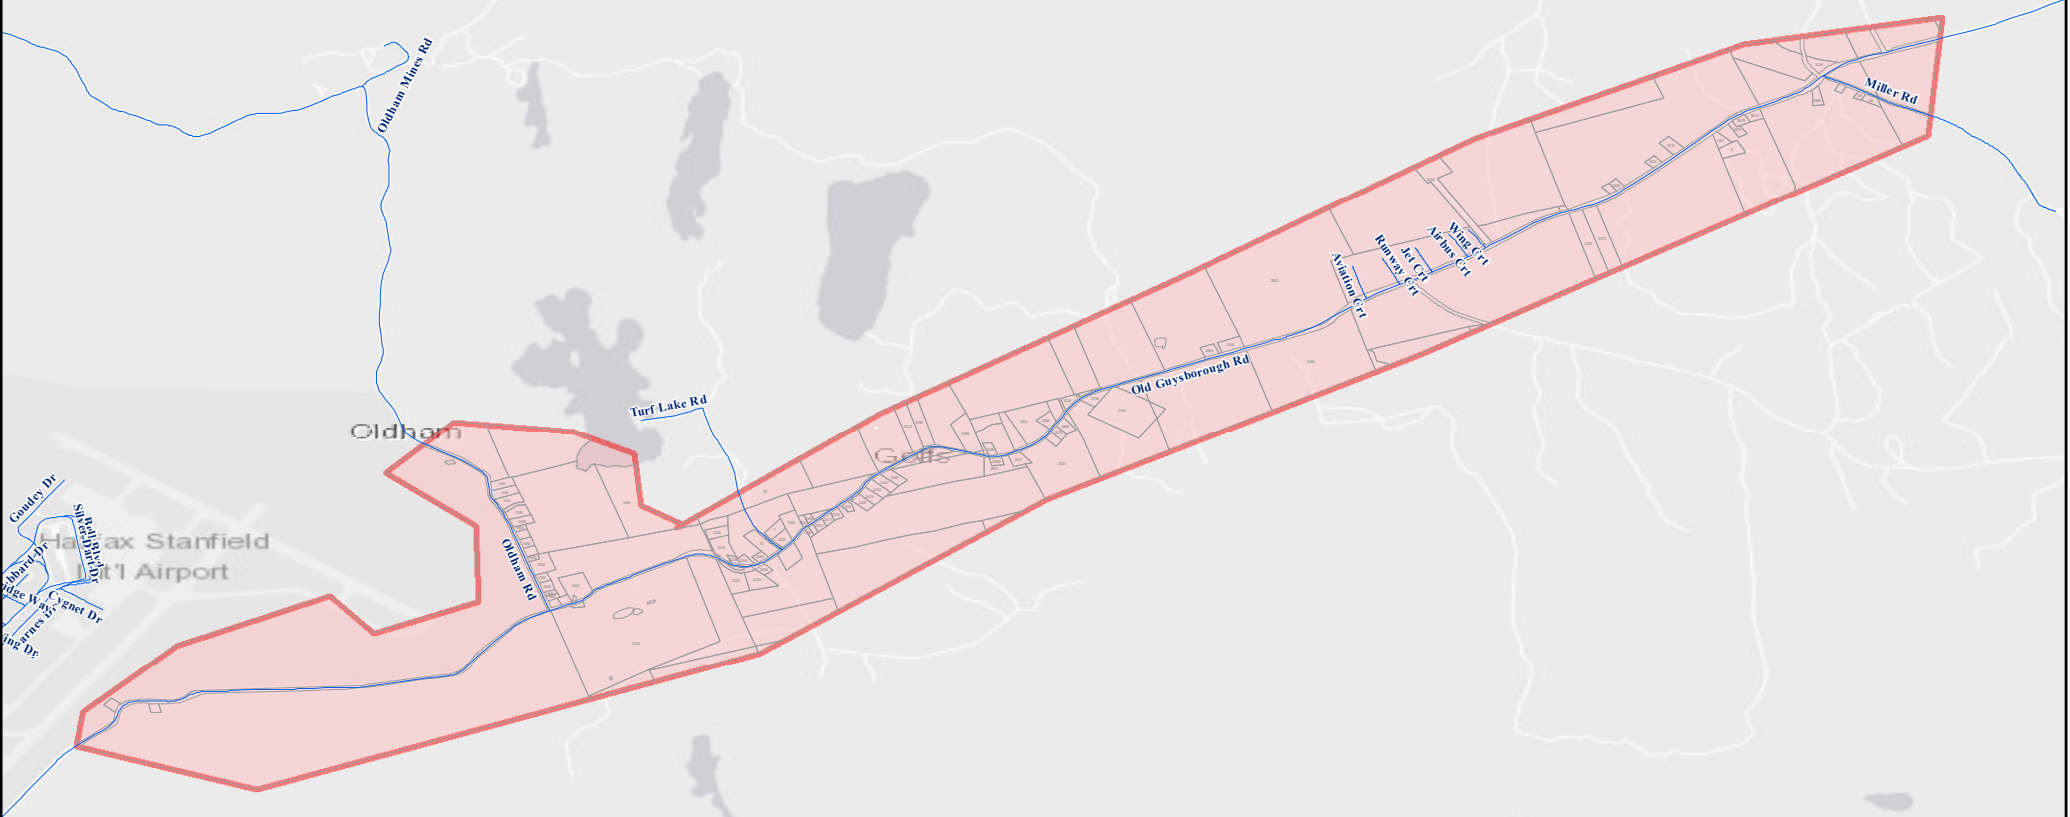

Goffs-Devon

Legend

- NS - Road Network
- NS - Parcel Lots
- DNS - Polygon Extent

Disclaimer

The general coverage area is in red.
Addresses (with or without civics)
off of the blue roads in the general
coverage area will be covered as
long as they are served by a pole line.