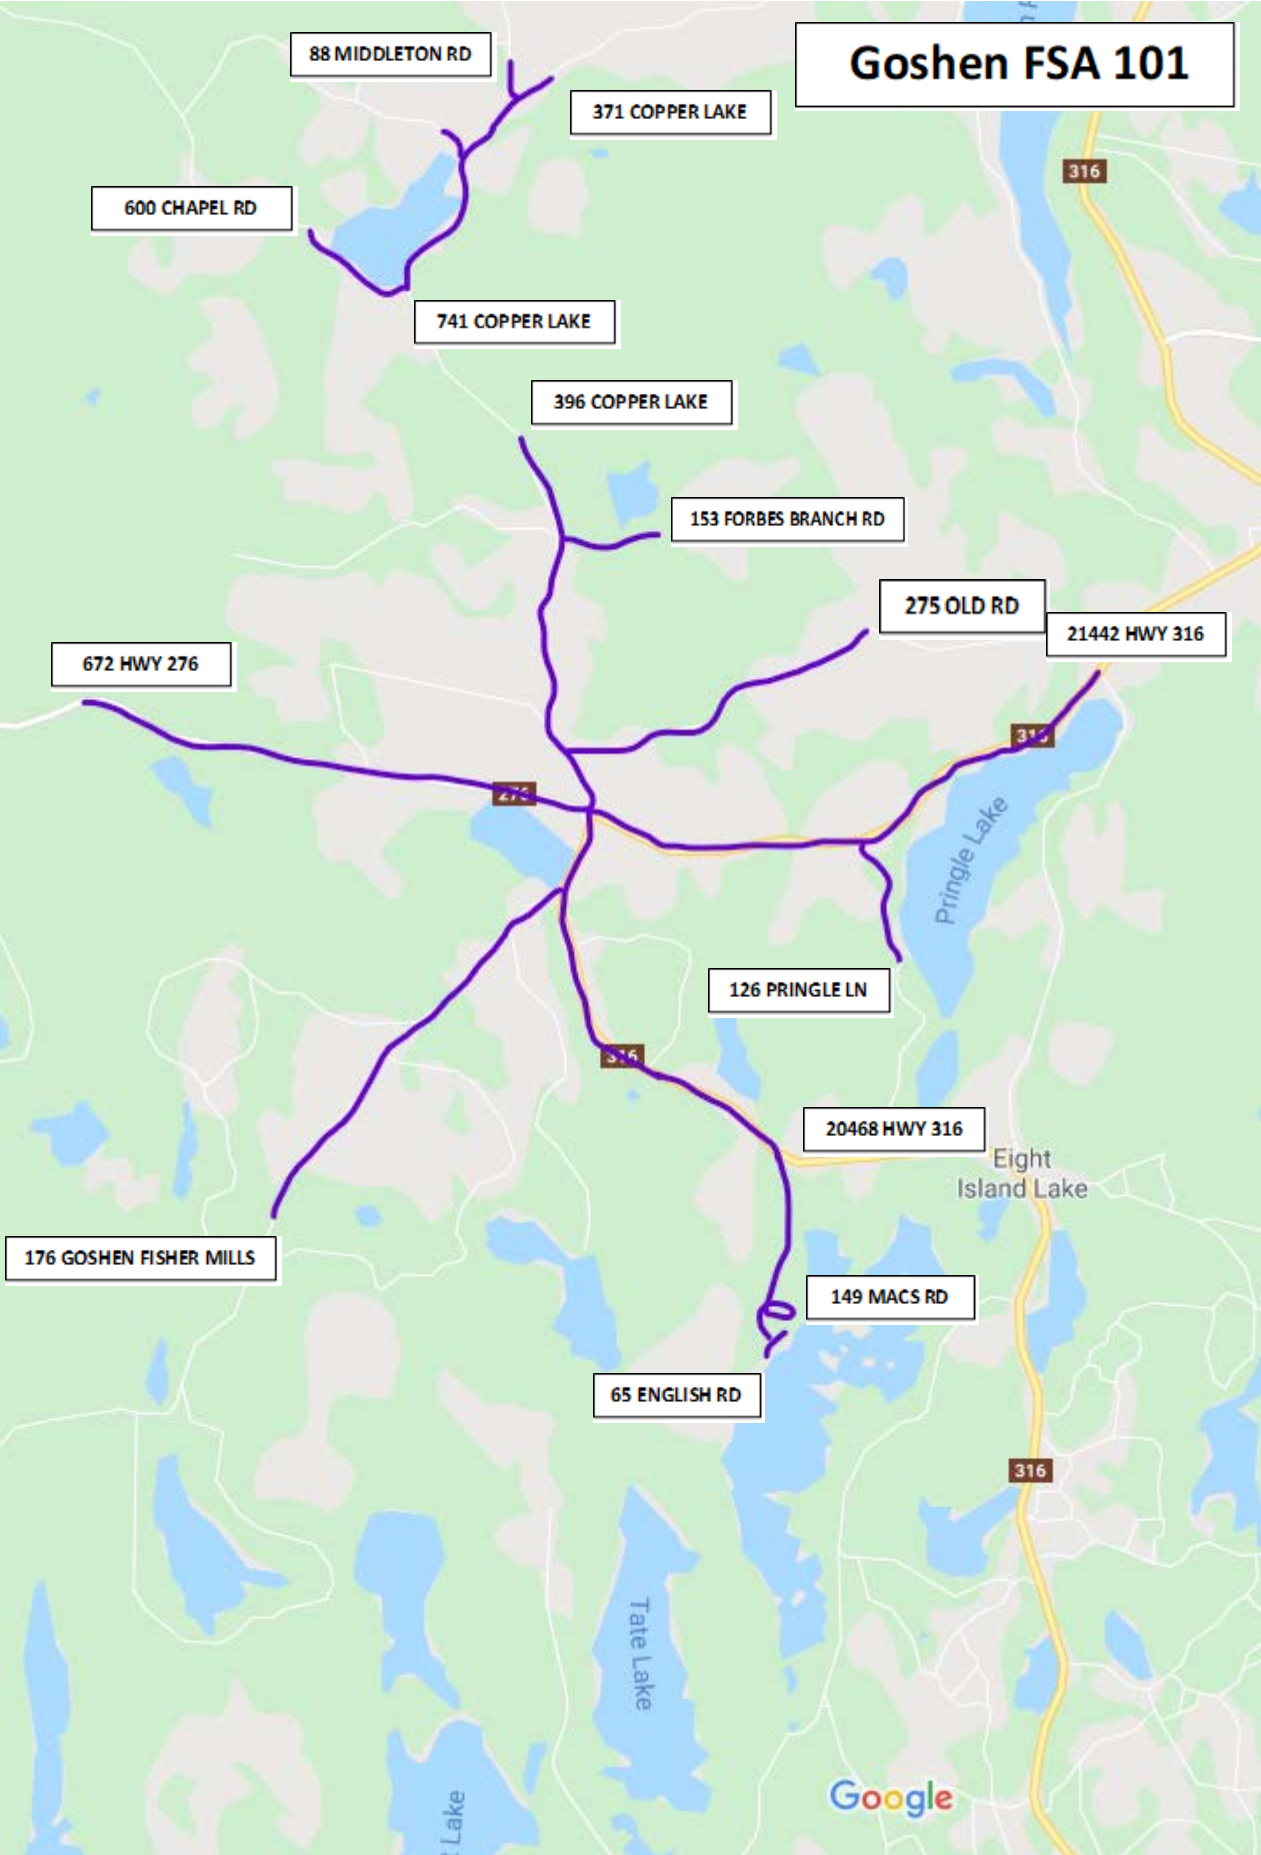

Goshen FSA 101

GOSHEN FSA102

1731 WEST SIDE LACHABER RD

Nova Scotia Trunk Hwy 7

Lochaber

14342 HWY 7

325 HWY 276

834 WEST SIDE
LOCHIEL LAKE

Lochiel Lake
Provincial Park

294 WEST
SIDE L. LAKE

13148 HIGHWAY 7

Google

GOSHEN FSA103

106 B-56

3046 HWY 7

493 OLD PINEVALE

2283 WEST SIDE LOCHABER

Lochaber Centre

1797 WEST SIDE LOCHABER

Lochaber

375 CHAPEL RD

14424 HWY 7

ant

445 OLD COUNTRY HARBOUR

GOSHEN FSA201

316

316

28 HILLSIDE

20374 HWY 316

Eight Island Lake

155 MACLEANS RD

70 PORCUPINE POINT