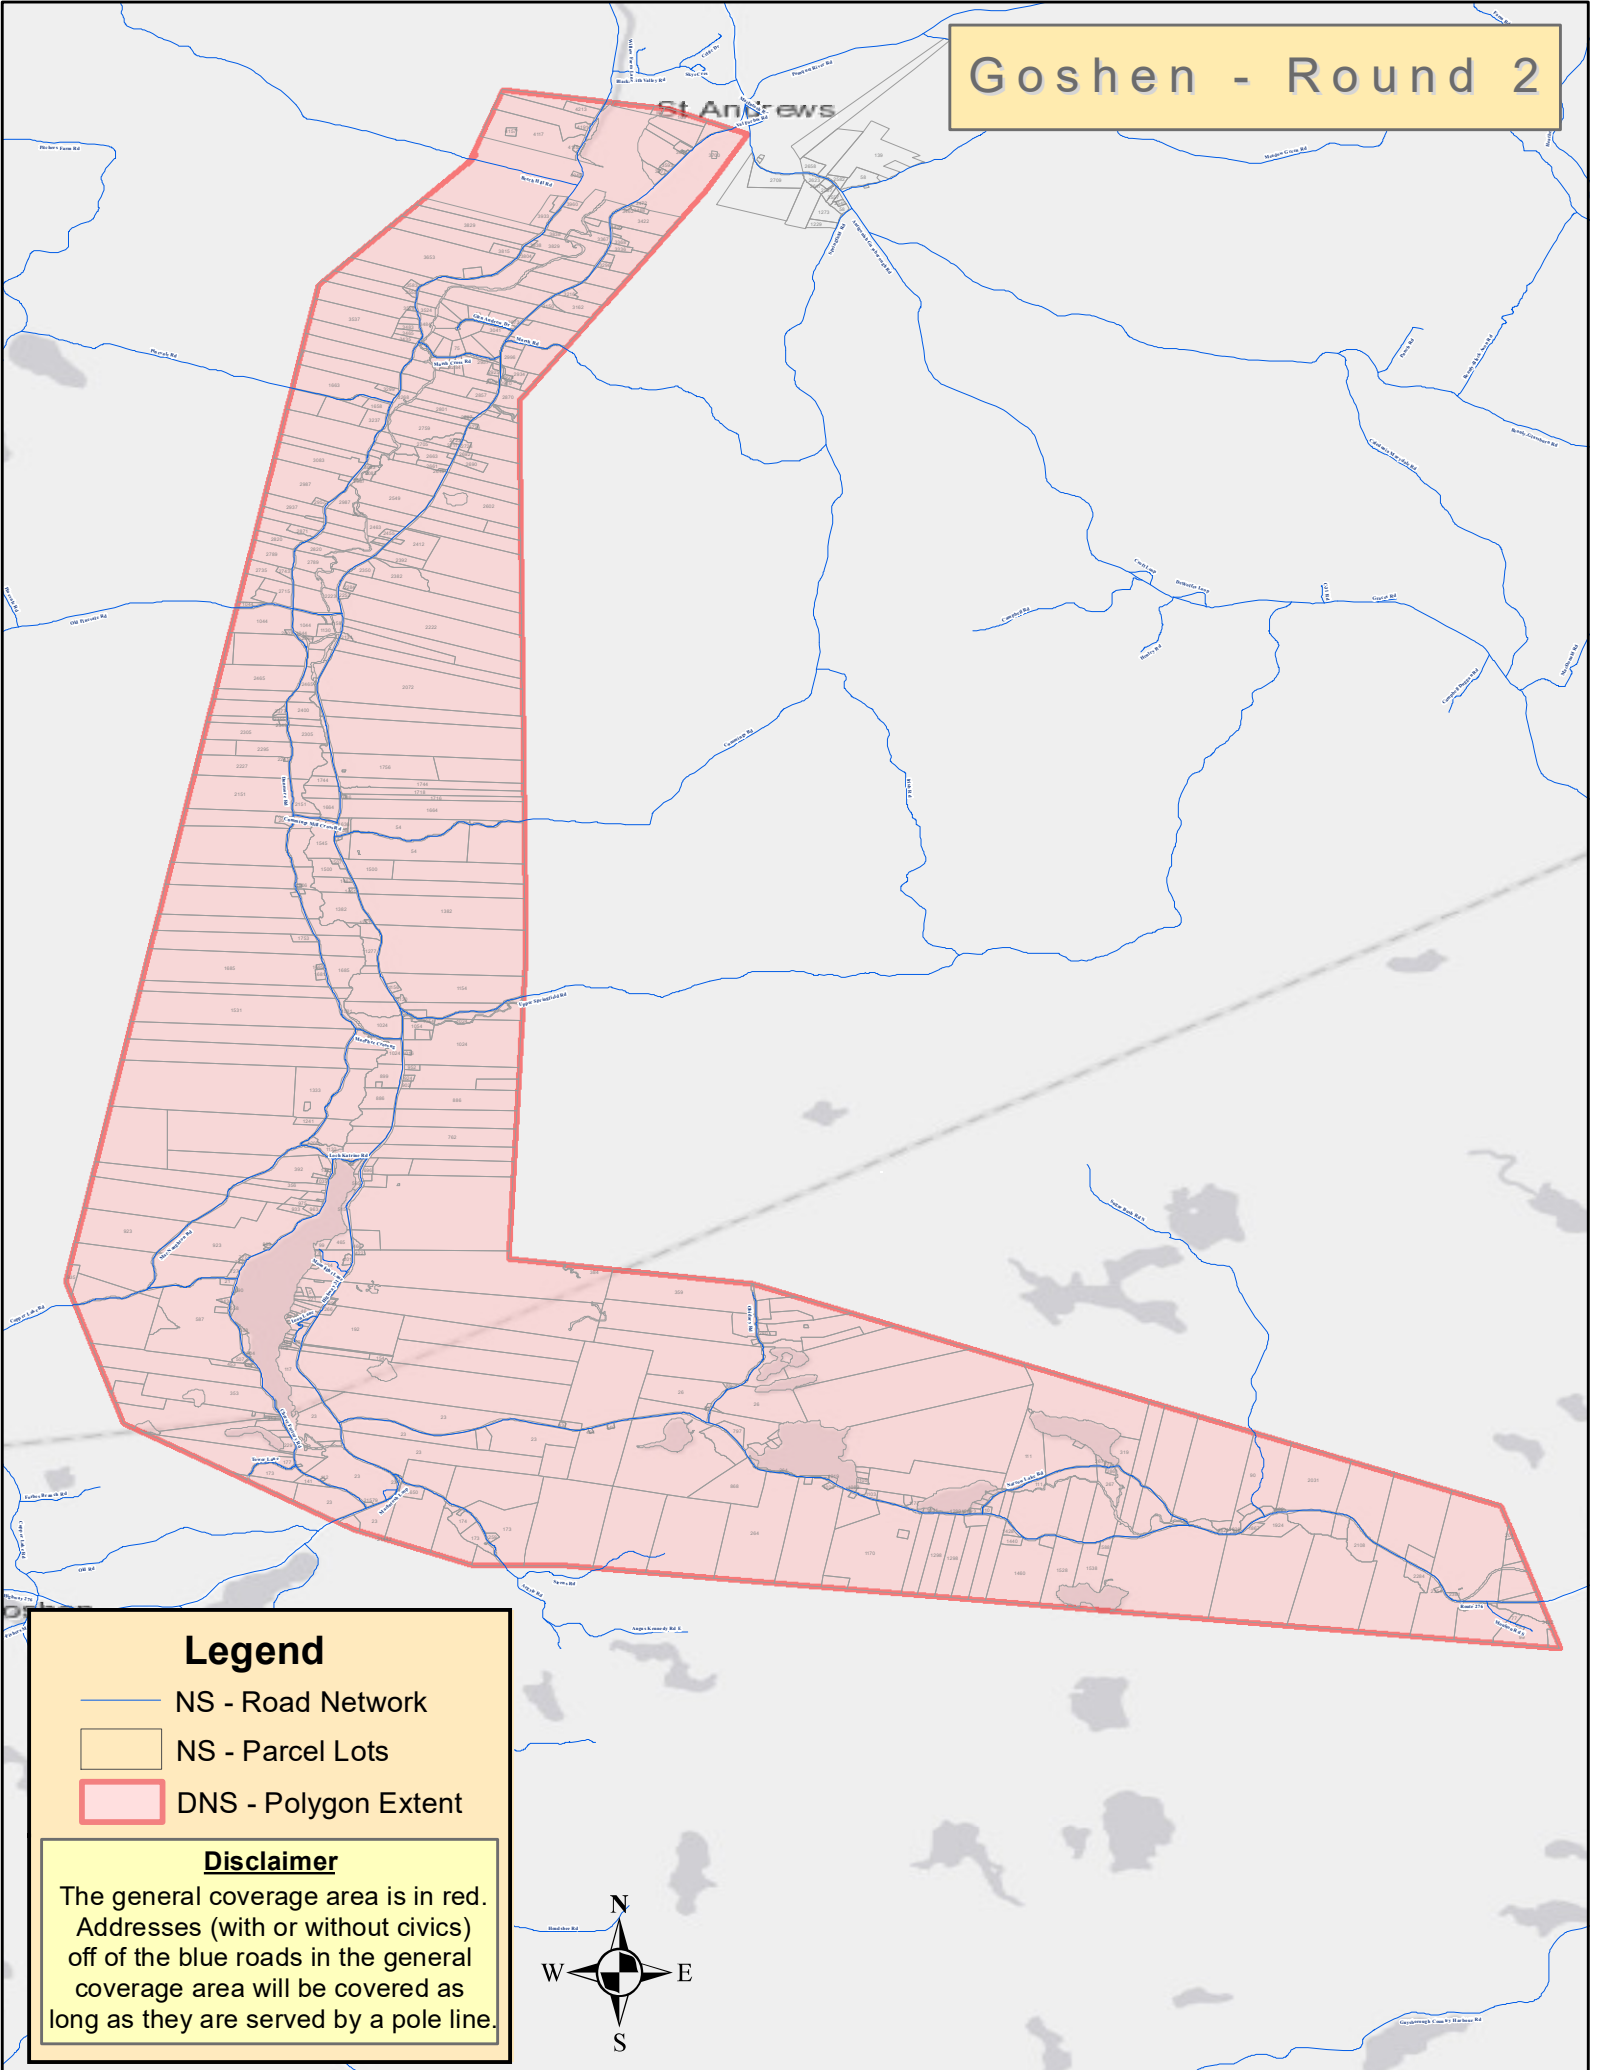

Goshen - Round 2

Legend

- NS - Road Network
- NS - Parcel Lots
- DNS - Polygon Extent

Disclaimer

The general coverage area is in red. Addresses (with or without civics) off of the blue roads in the general coverage area will be covered as long as they are served by a pole line.