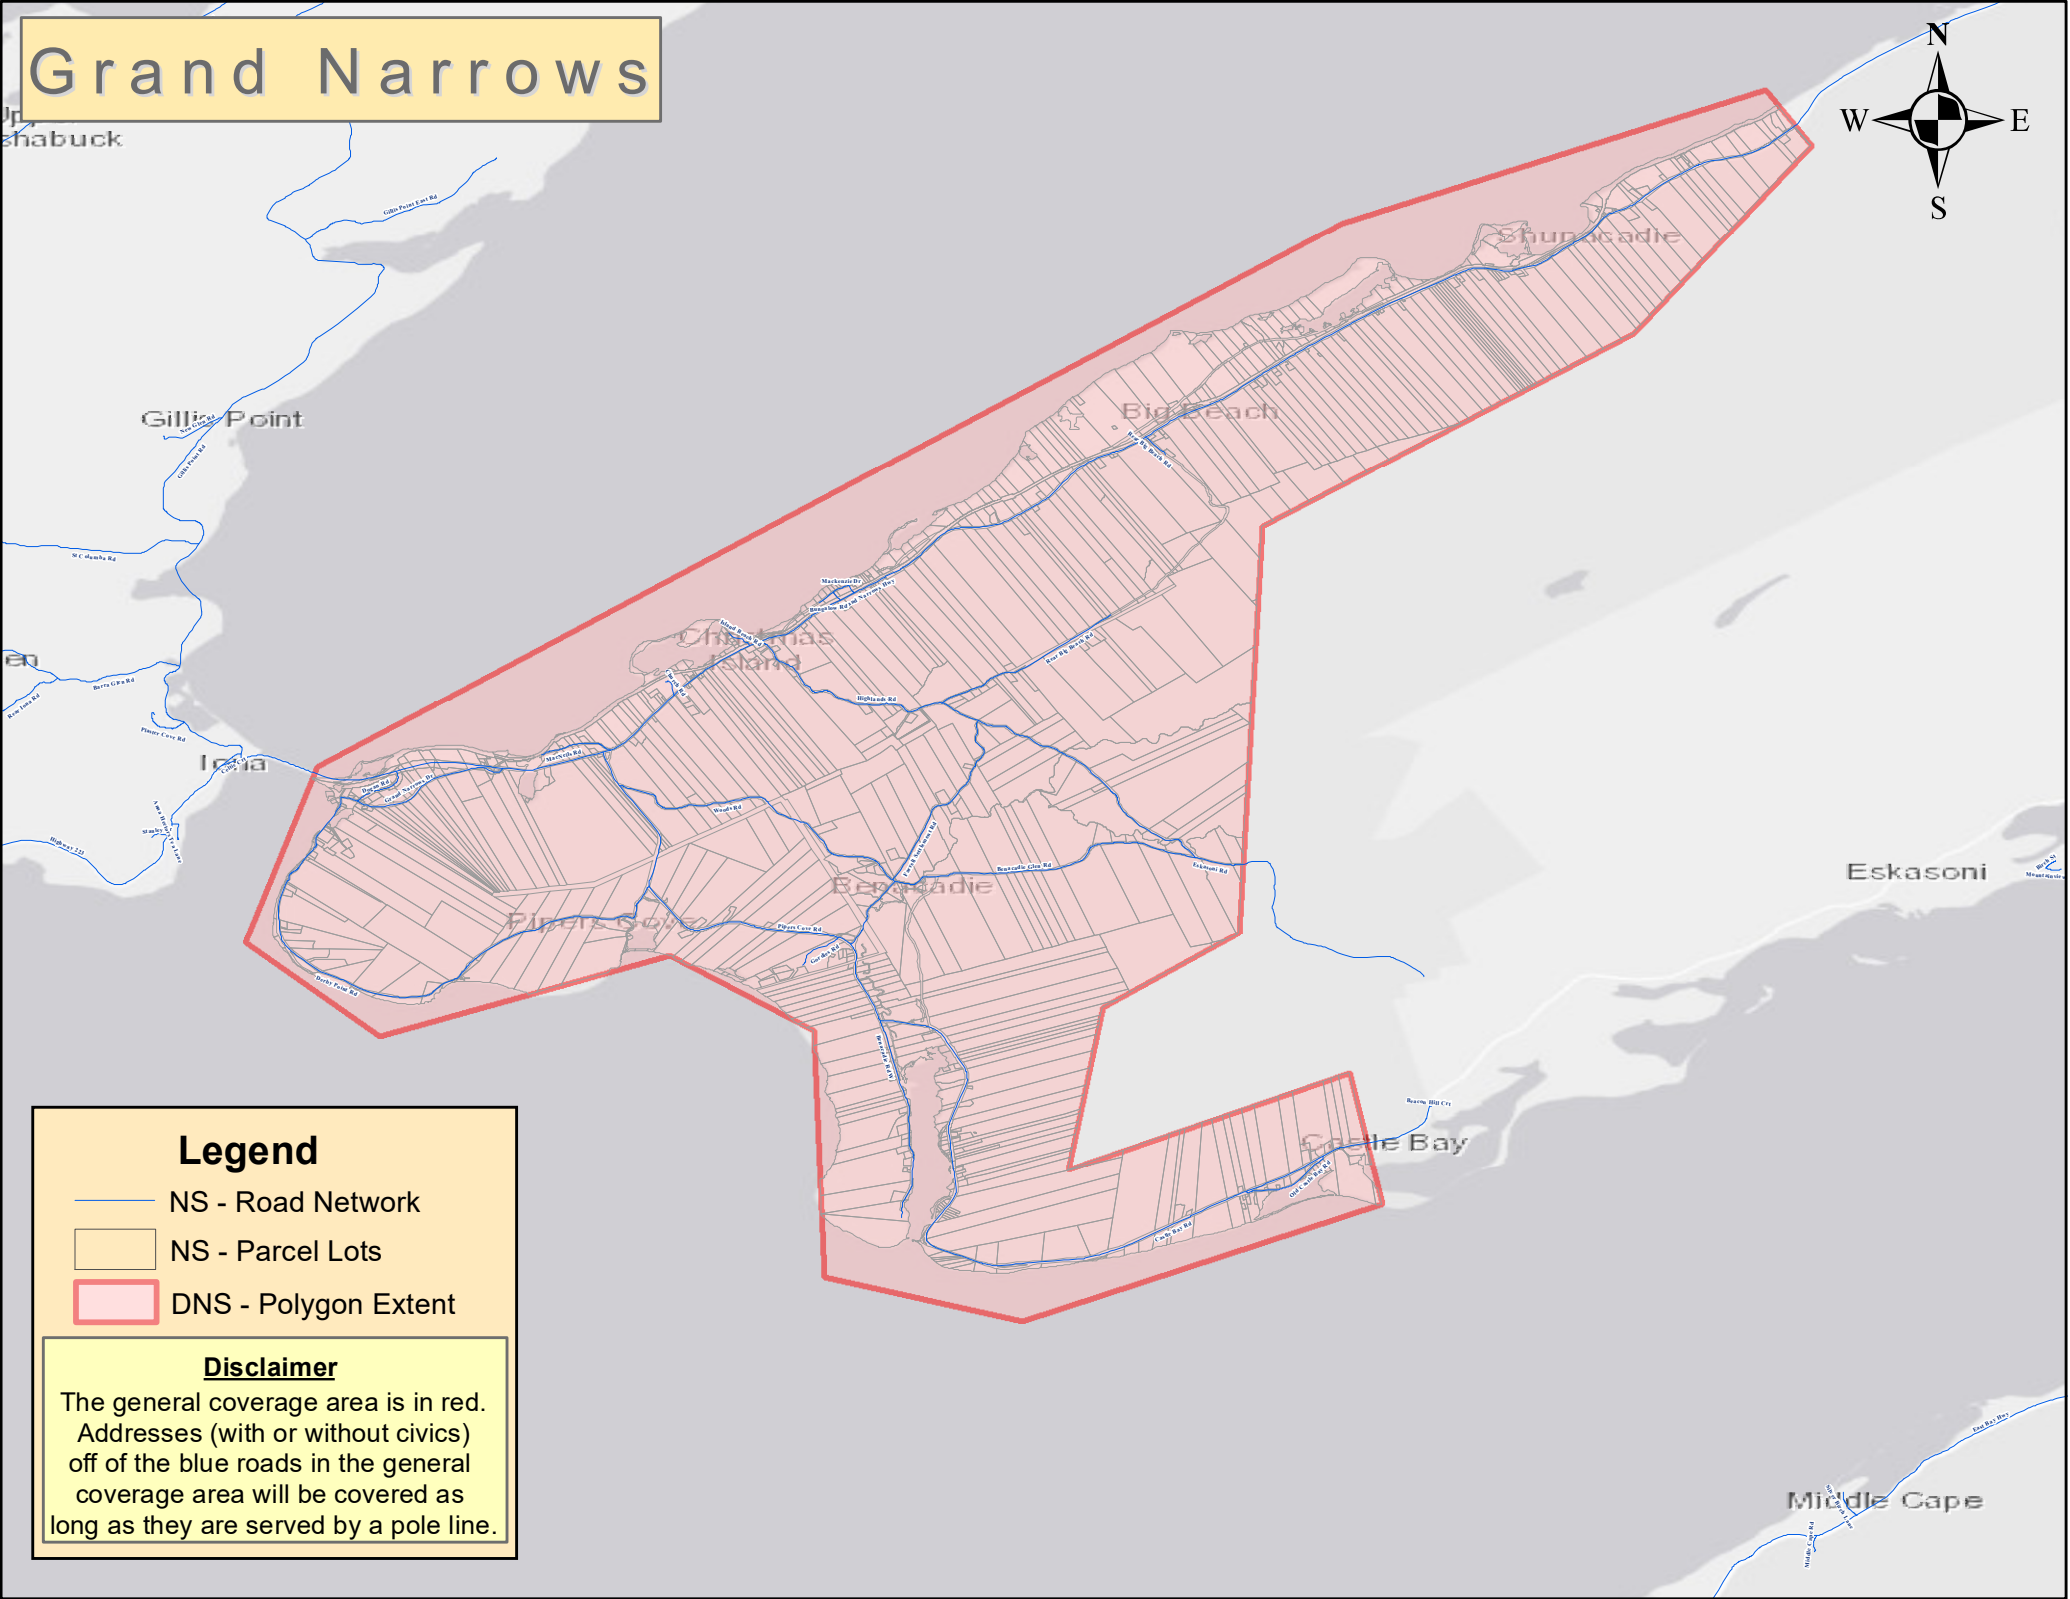

Grand Narrows

Legend

-  NS - Road Network
-  NS - Parcel Lots
-  DNS - Polygon Extent

Disclaimer

The general coverage area is in red.
Addresses (with or without civics)
off of the blue roads in the general
coverage area will be covered as
long as they are served by a pole line.