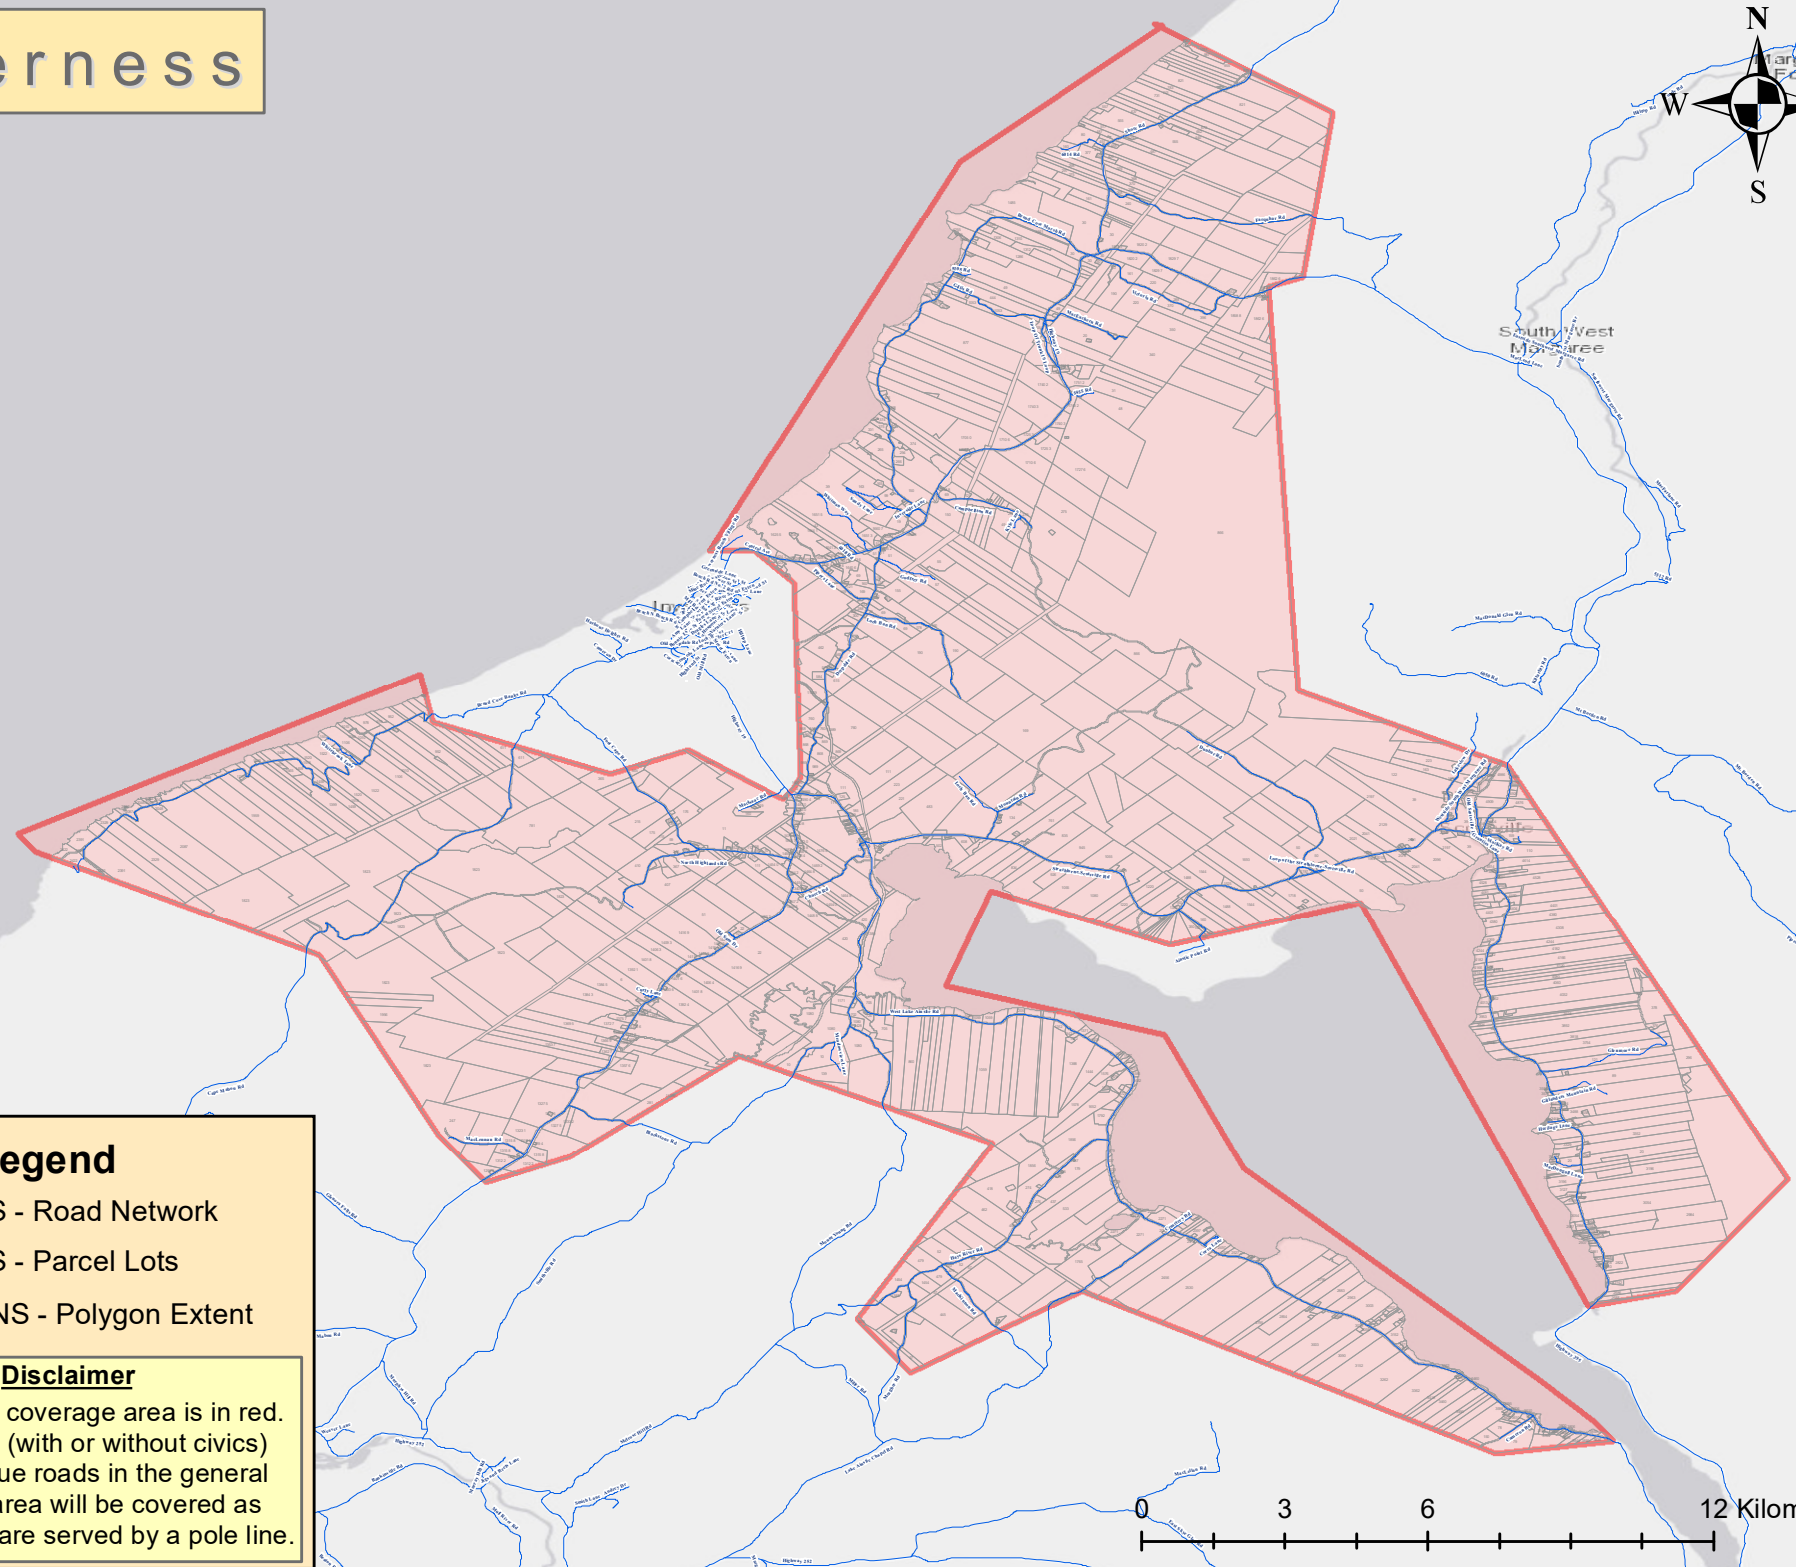

Inverness

Legend

- NS - Road Network
- NS - Parcel Lots
- DNS - Polygon Extent

Disclaimer

The general coverage area is in red. Addresses (with or without civics) off of the blue roads in the general coverage area will be covered as long as they are served by a pole line.