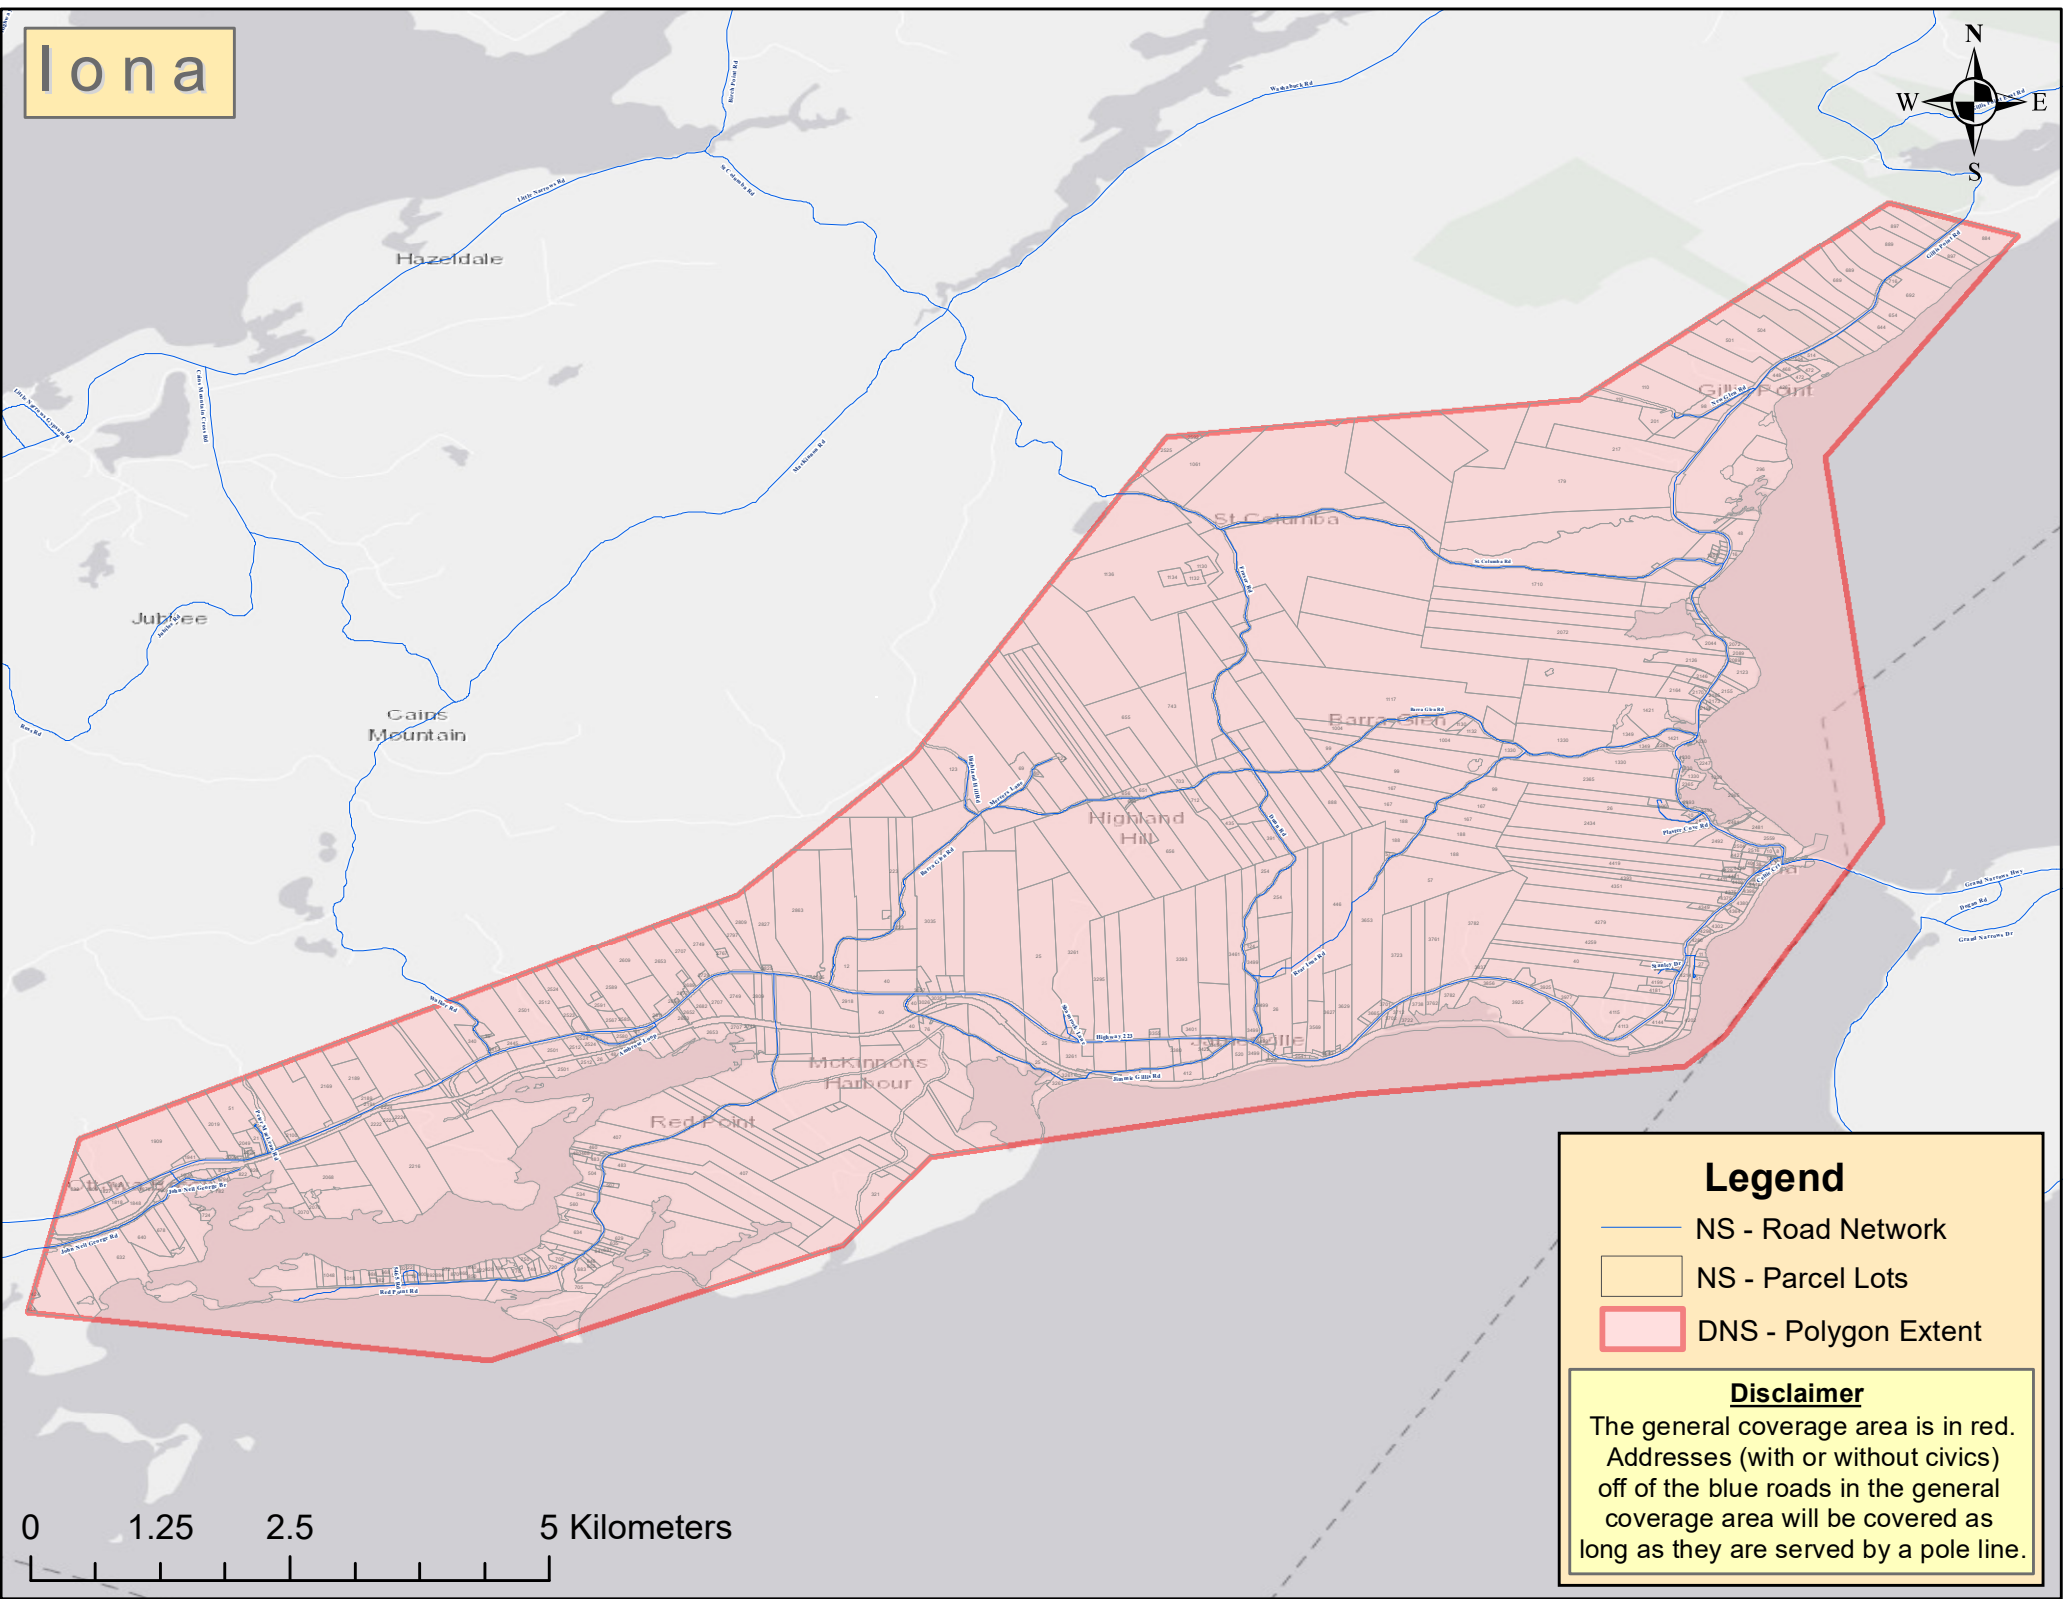

Iona

Legend

-  NS - Road Network
-  NS - Parcel Lots
-  DNS - Polygon Extent

Disclaimer

The general coverage area is in red. Addresses (with or without civics) off of the blue roads in the general coverage area will be covered as long as they are served by a pole line.