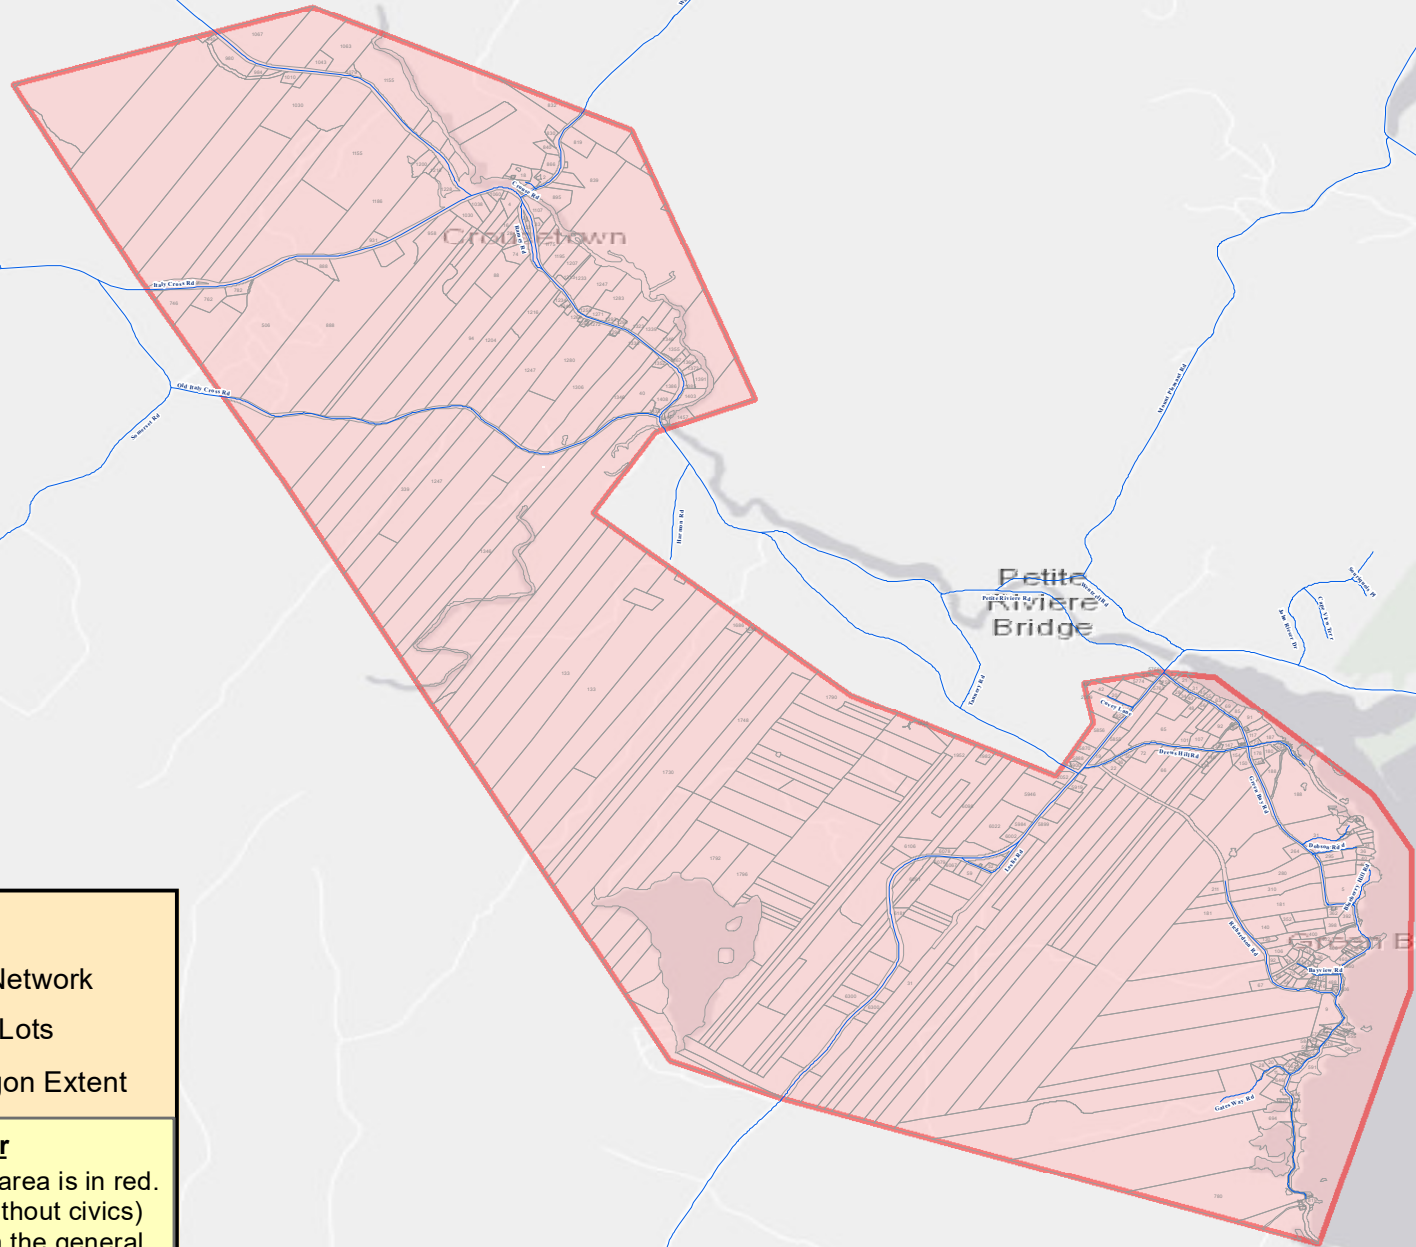

LaHave Region (3/3)

Legend

- NS - Road Network
- NS - Parcel Lots
- DNS - Polygon Extent

Disclaimer

The general coverage area is in red.
Addresses (with or without civics)
off of the blue roads in the general
coverage area will be covered as
long as they are served by a pole line.