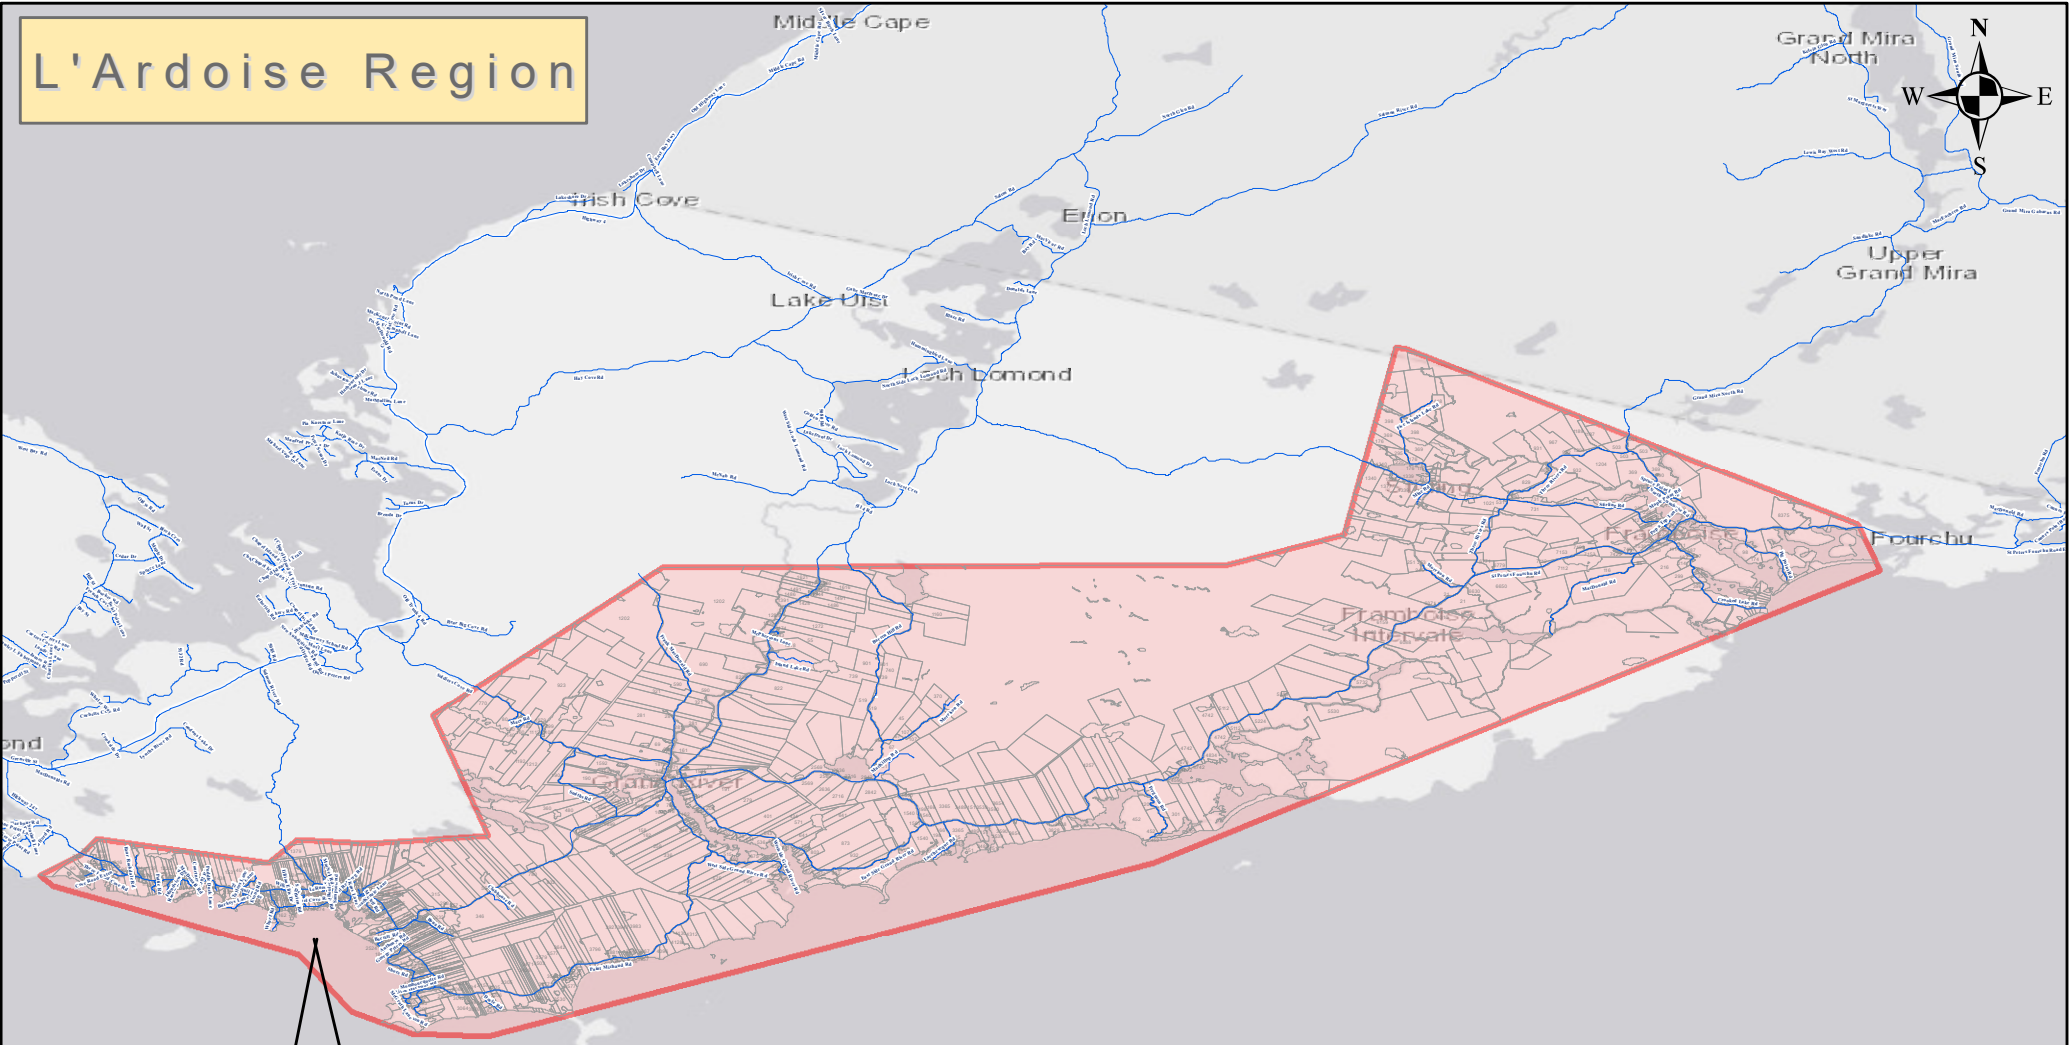

L'Ardoise Region

Legend

- NS - Road Network
- NS - Parcel Lots
- DNS - Polygon Extent

Disclaimer

The general coverage area is in red. Addresses (with or without civics) off of the blue roads in the general coverage area will be covered as long as they are served by a pole line.