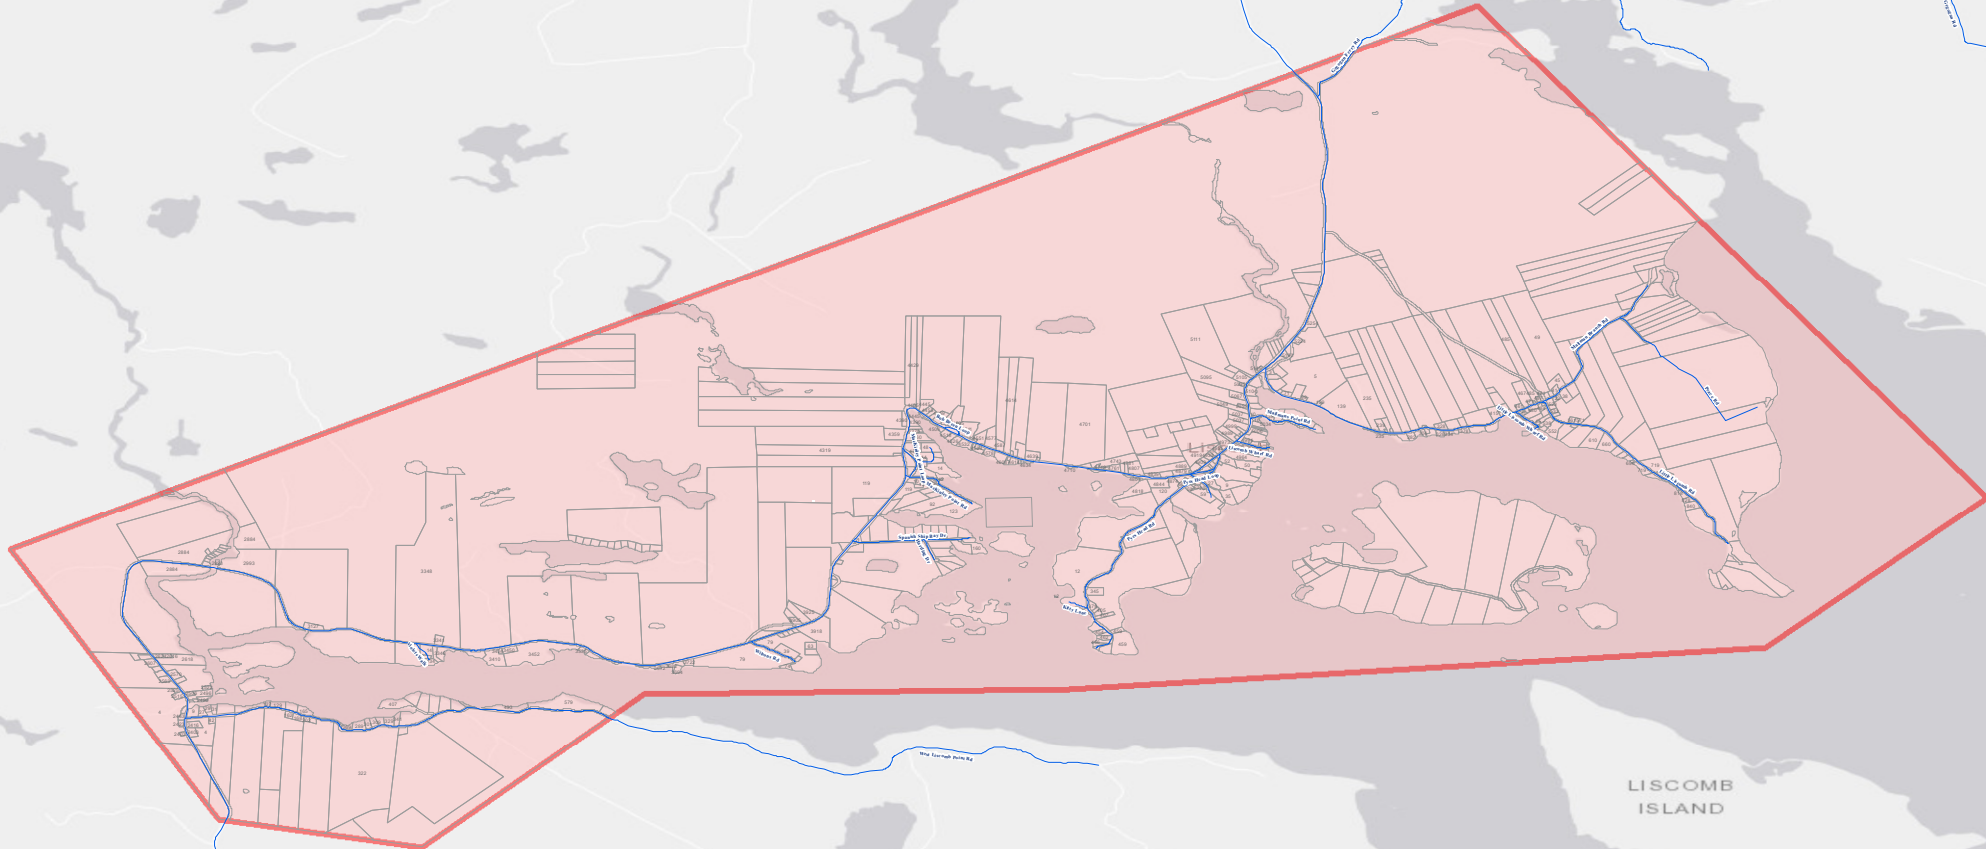

Liscomb Region

LISCOMB
ISLAND

Legend

-  NS - Road Network
-  NS - Parcel Lots
-  DNS - Polygon Extent

Disclaimer

The general coverage area is in red.
Addresses (with or without civics)
off of the blue roads in the general
coverage area will be covered as
long as they are served by a pole line.