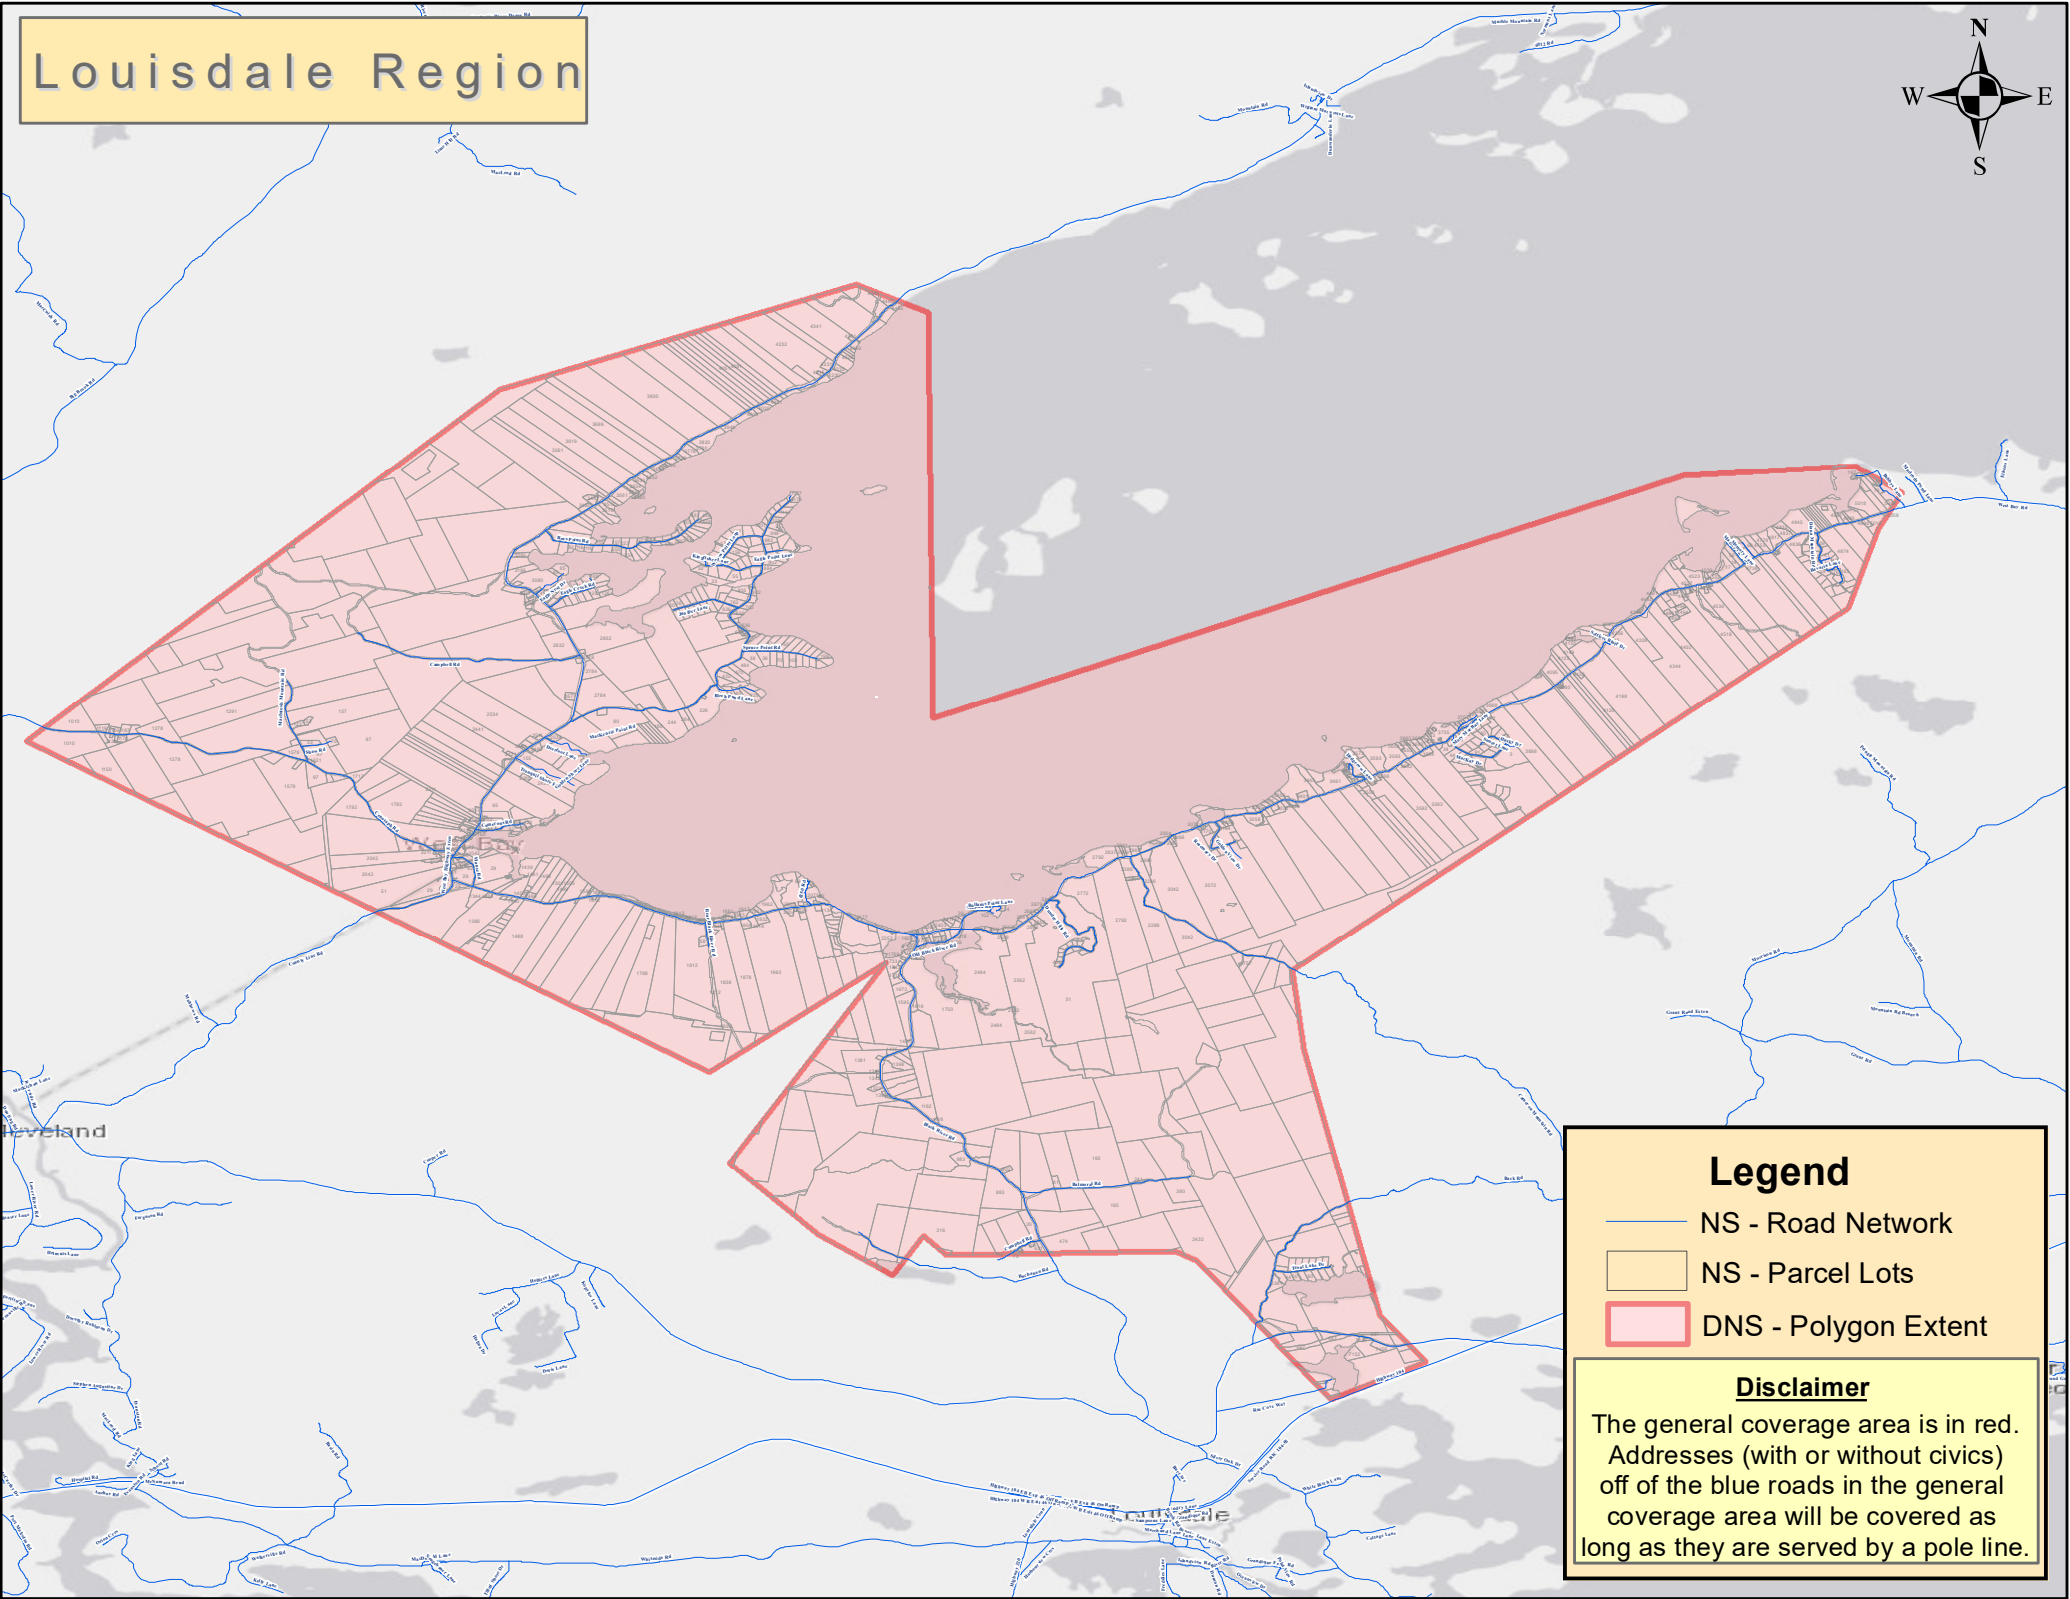

Louisdale Region

Legend

- NS - Road Network
- NS - Parcel Lots
- DNS - Polygon Extent

Disclaimer

The general coverage area is in red. Addresses (with or without civics) off of the blue roads in the general coverage area will be covered as long as they are served by a pole line.