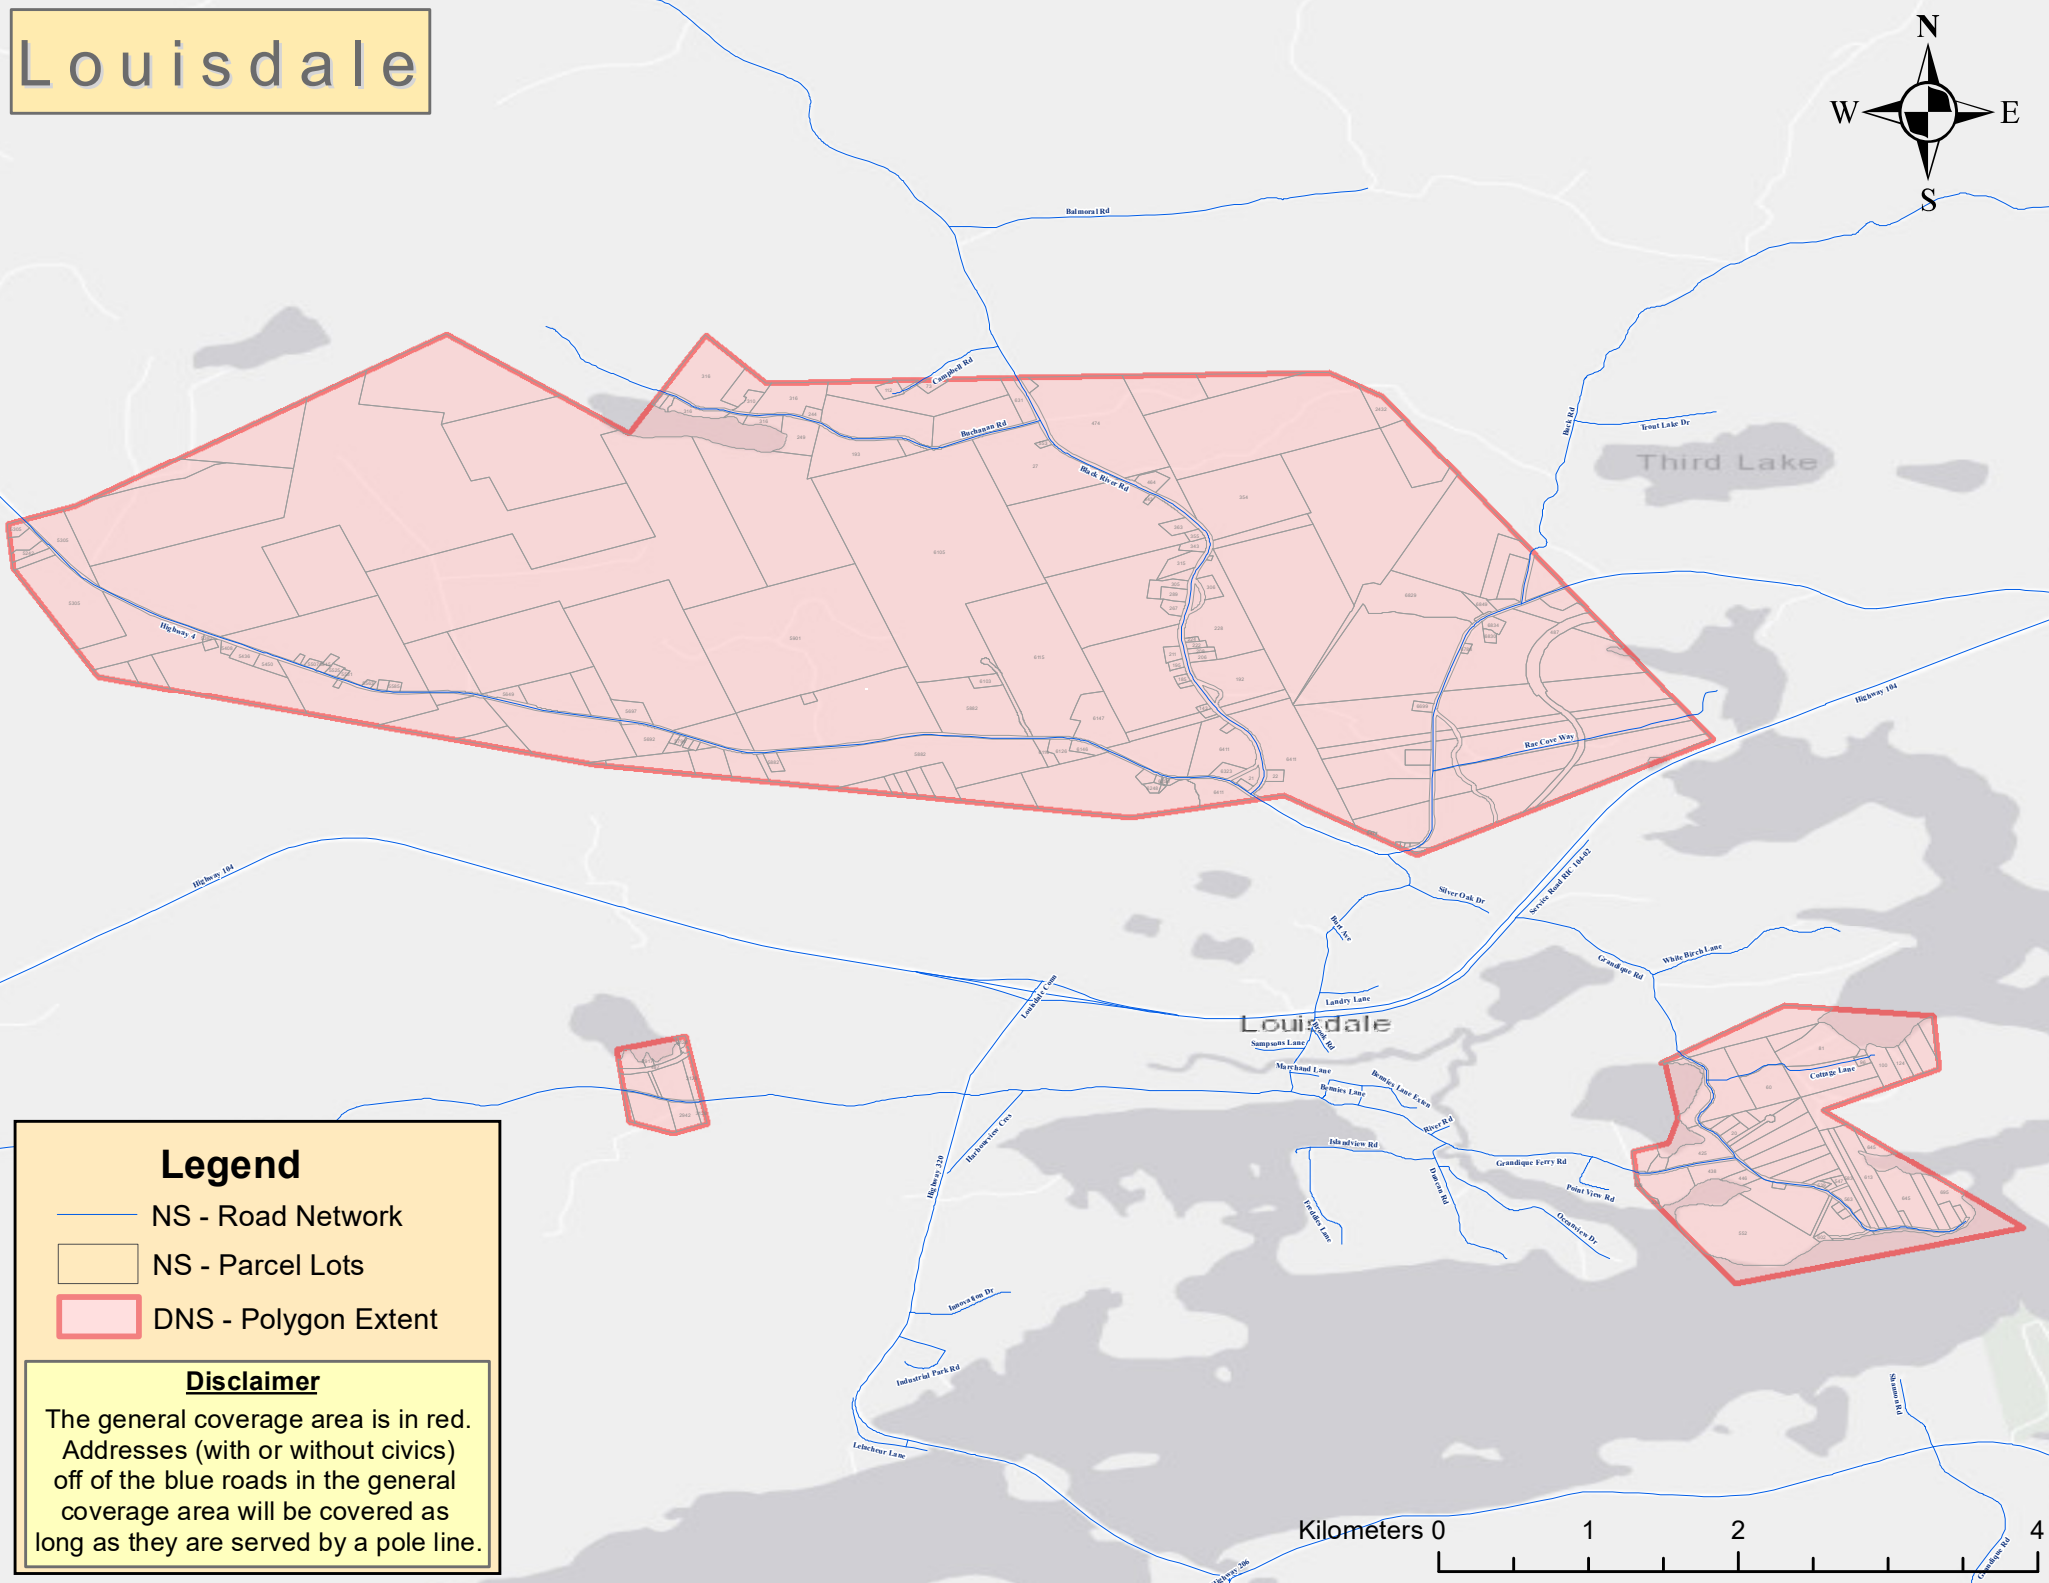

Louisdale

Legend

- NS - Road Network
- NS - Parcel Lots
- DNS - Polygon Extent

Disclaimer

The general coverage area is in red. Addresses (with or without civics) off of the blue roads in the general coverage area will be covered as long as they are served by a pole line.