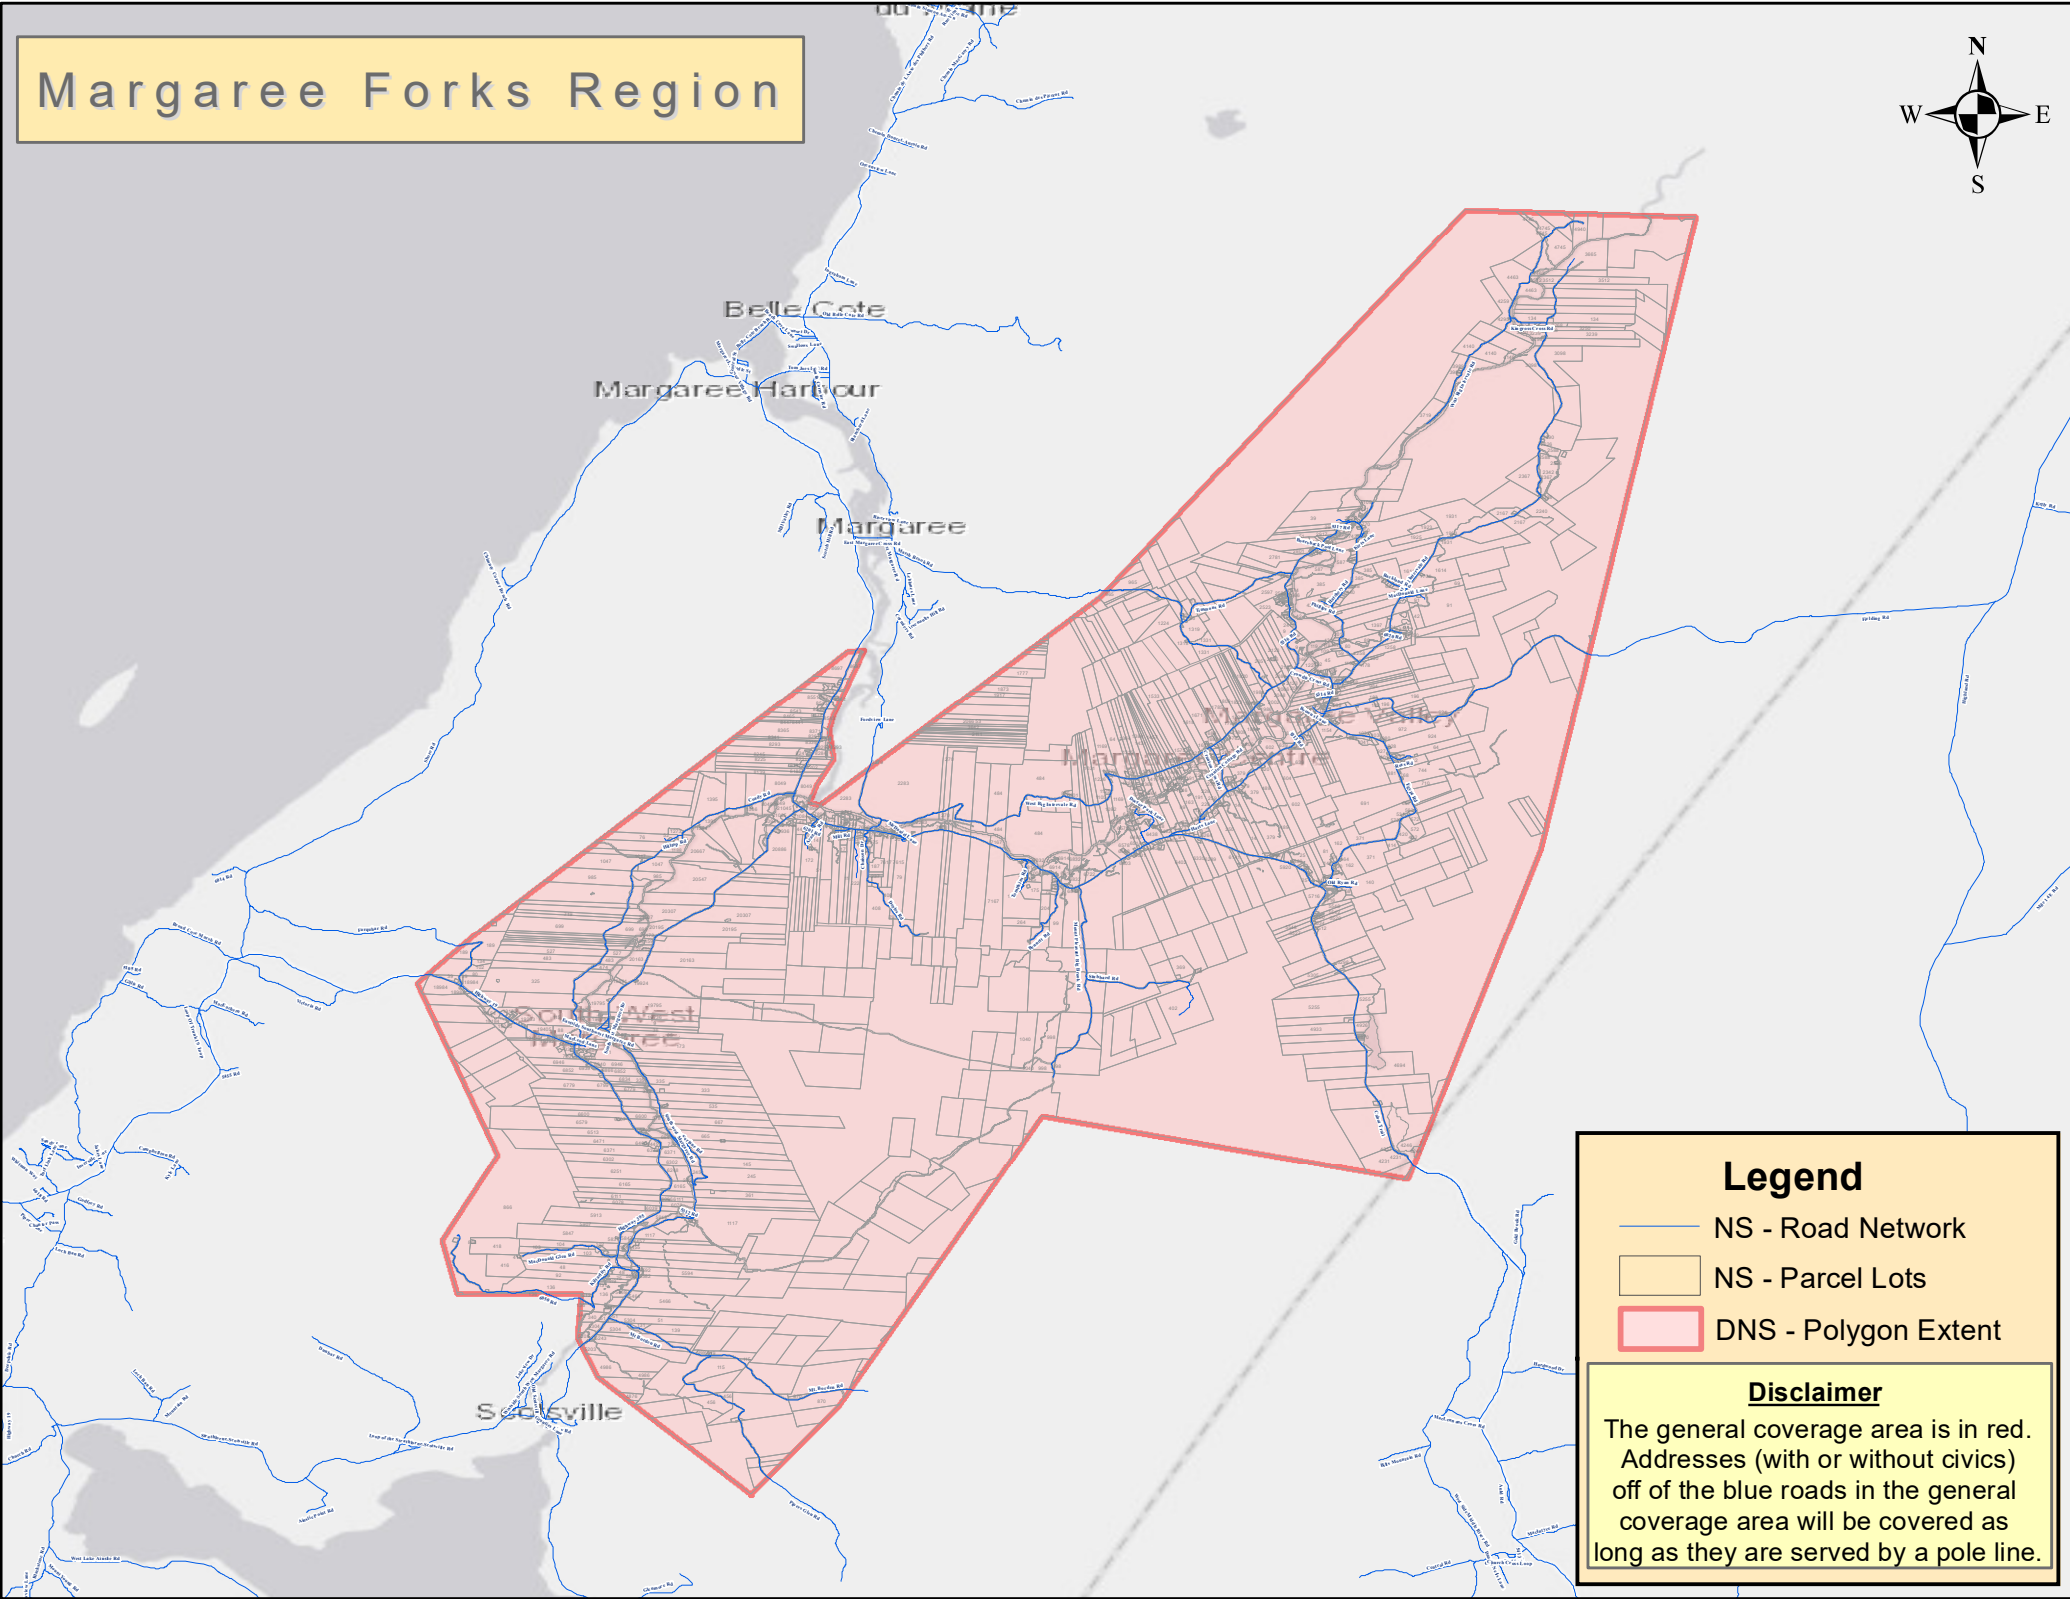

Margaree Forks Region

Legend

-  NS - Road Network
-  NS - Parcel Lots
-  DNS - Polygon Extent

Disclaimer

The general coverage area is in red. Addresses (with or without civics) off of the blue roads in the general coverage area will be covered as long as they are served by a pole line.