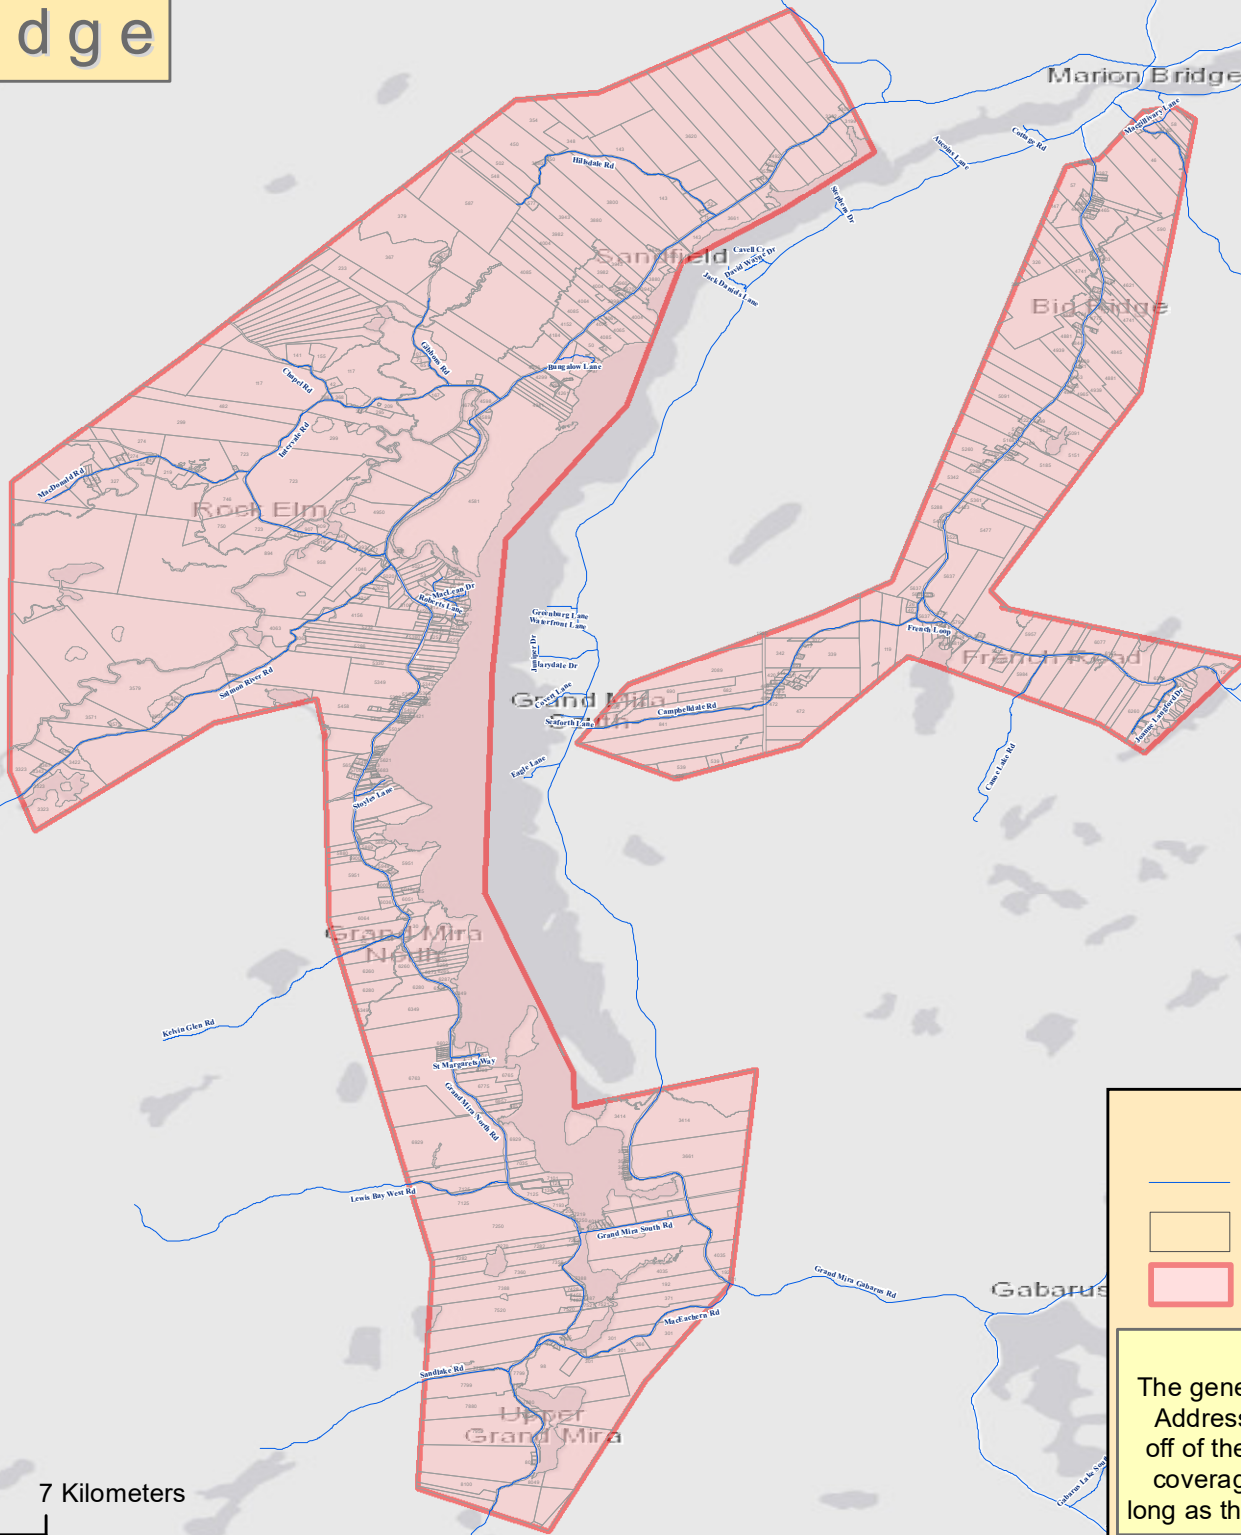

Marion Bridge

Legend

- NS - Road Network
- NS - Parcel Lots
- DNS - Polygon Extent

Disclaimer

The general coverage area is in red. Addresses (with or without civics) off of the blue roads in the general coverage area will be covered as long as they are served by a pole line.