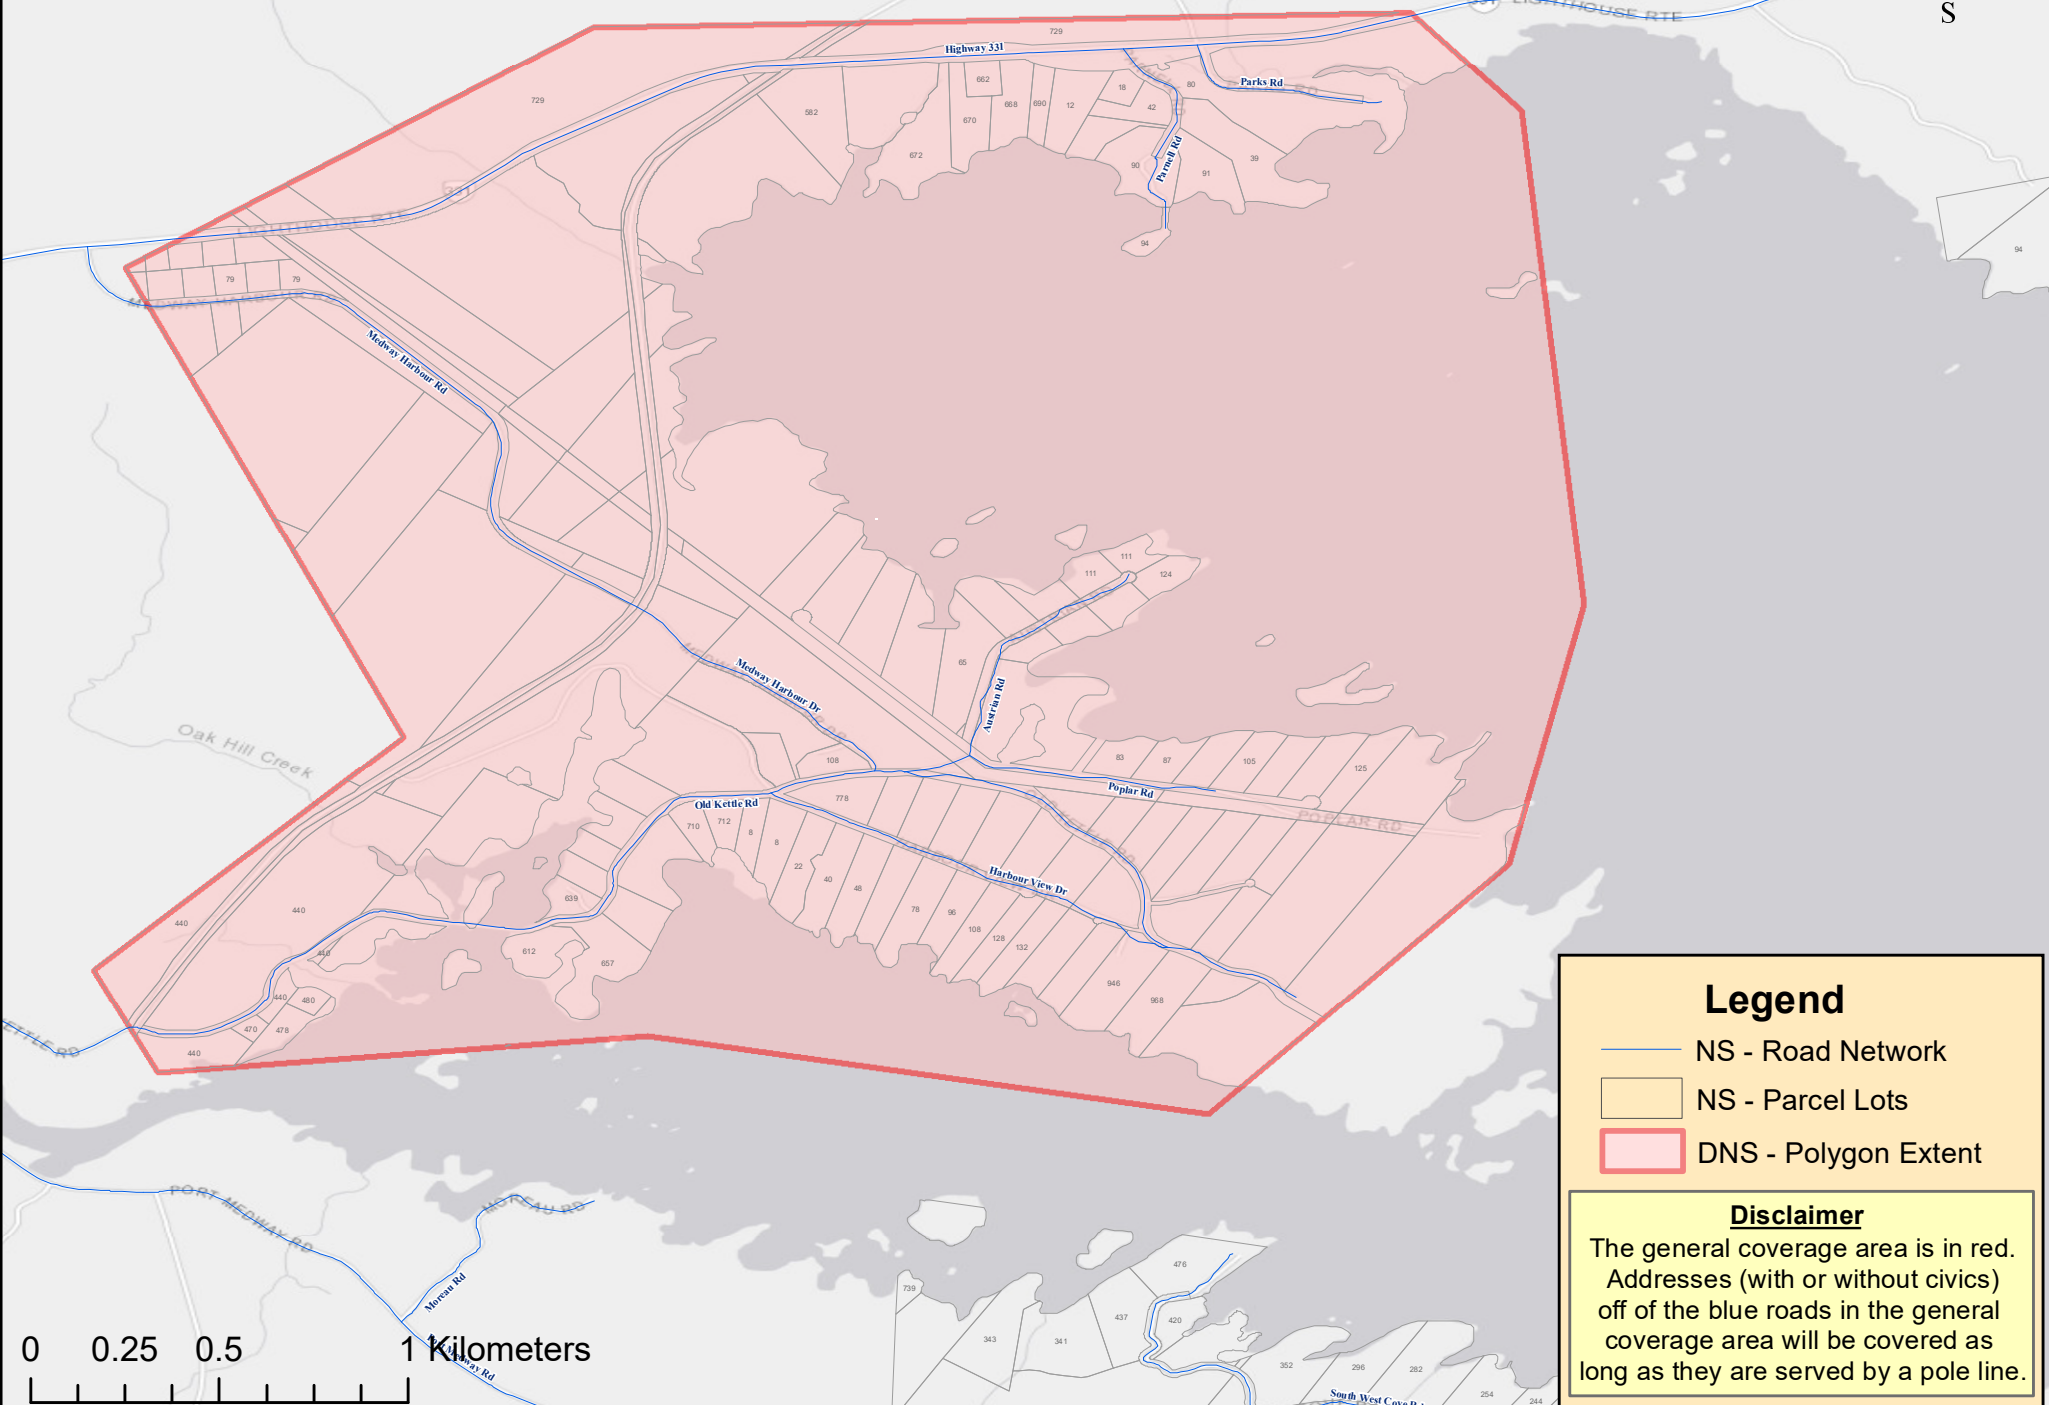

Medway River

Legend

-  NS - Road Network
-  NS - Parcel Lots
-  DNS - Polygon Extent

Disclaimer

The general coverage area is in red. Addresses (with or without civics) off of the blue roads in the general coverage area will be covered as long as they are served by a pole line.