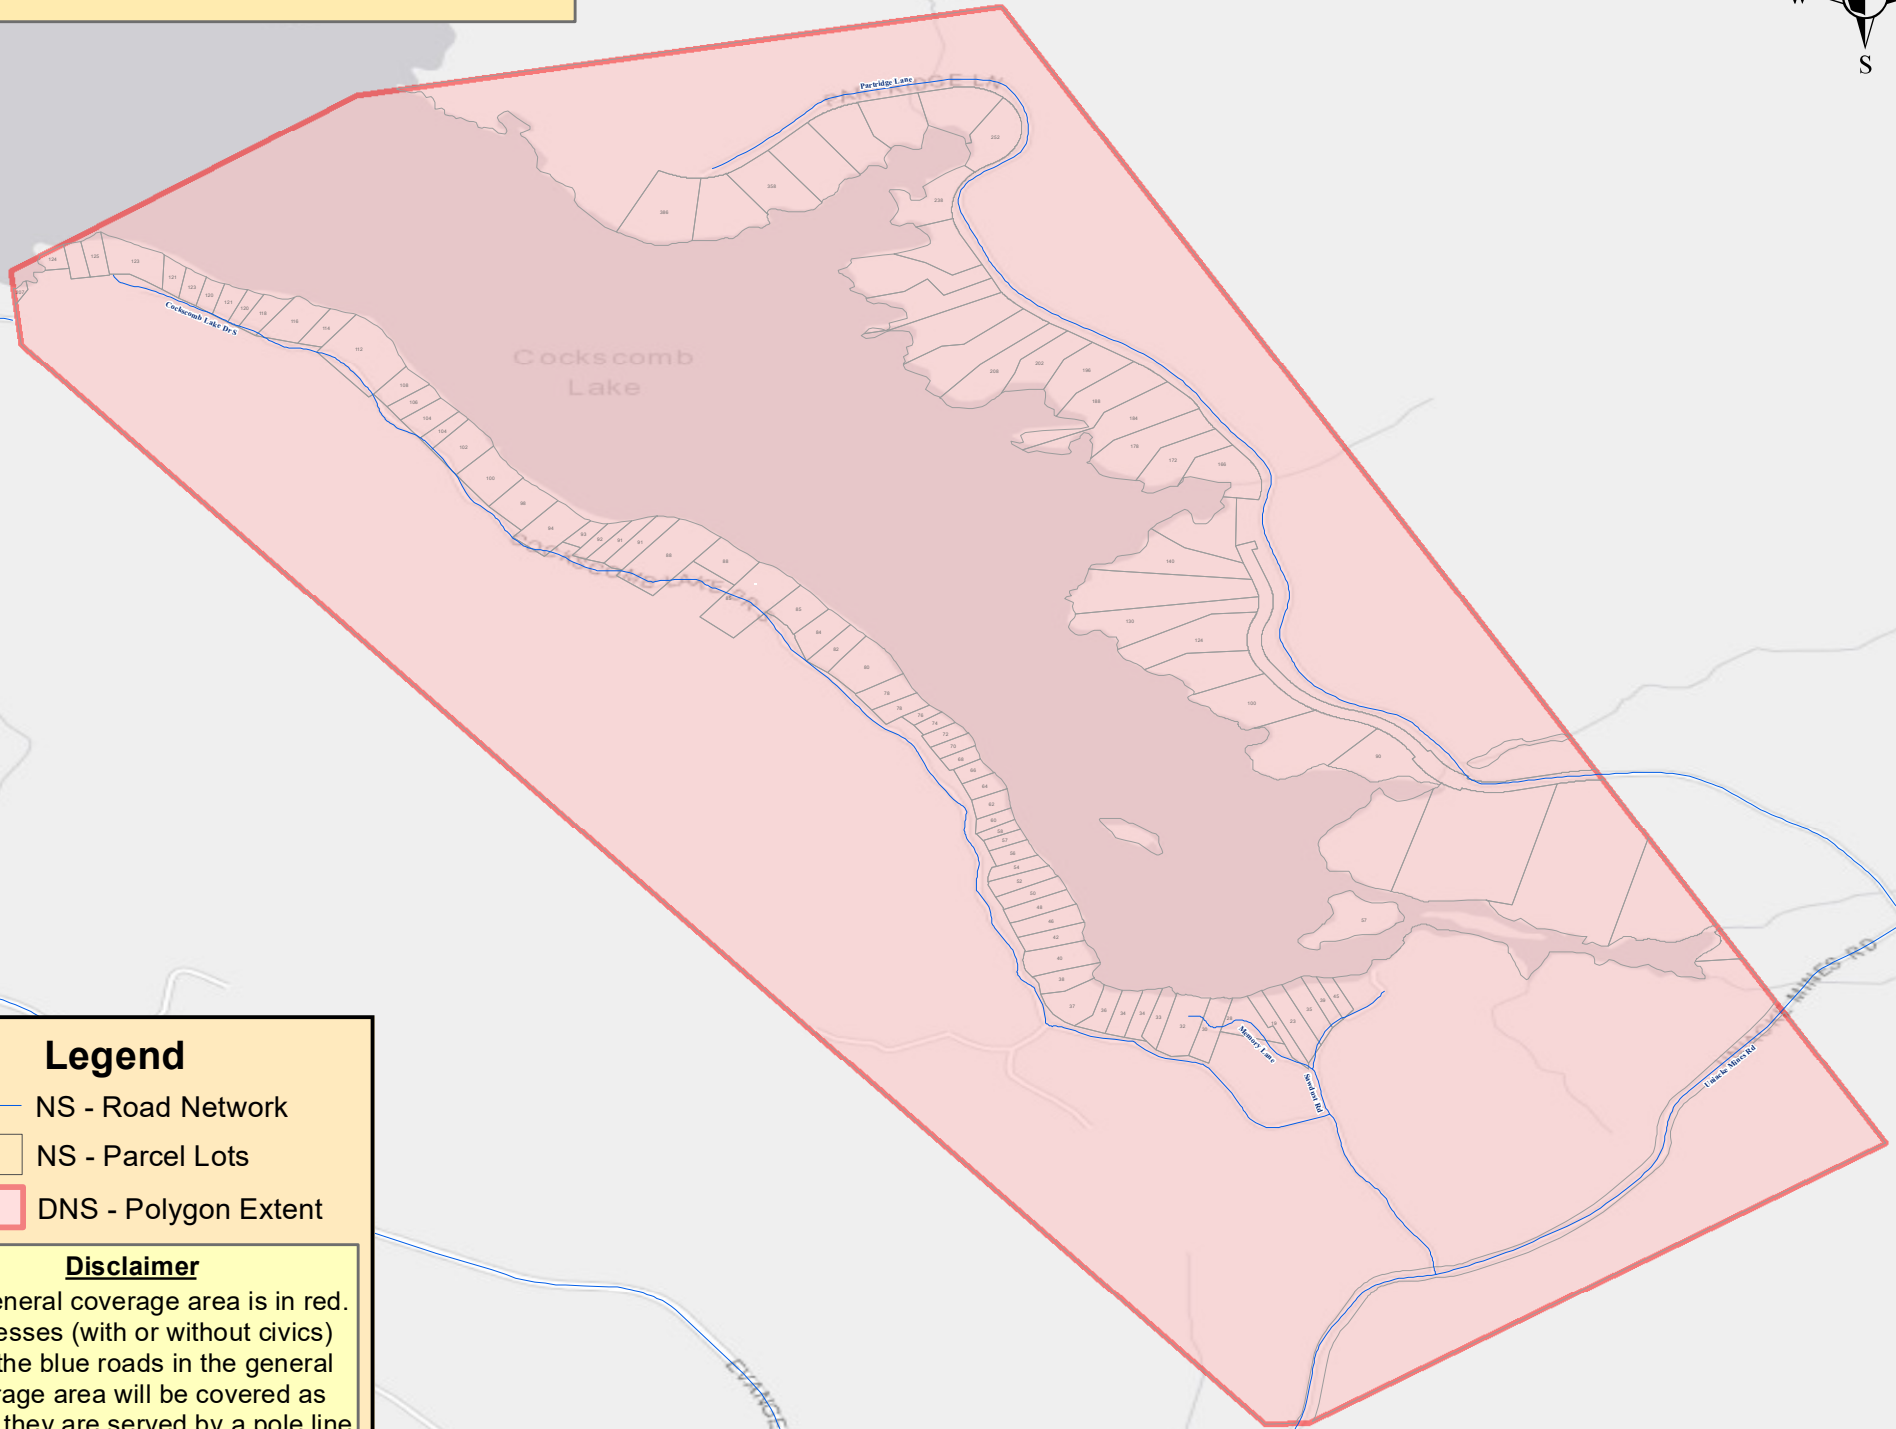

Mount Uniacke (1/2)

Legend

-  NS - Road Network
-  NS - Parcel Lots
-  DNS - Polygon Extent

Disclaimer

The general coverage area is in red.
Addresses (with or without civics)
off of the blue roads in the general
coverage area will be covered as
long as they are served by a pole line.