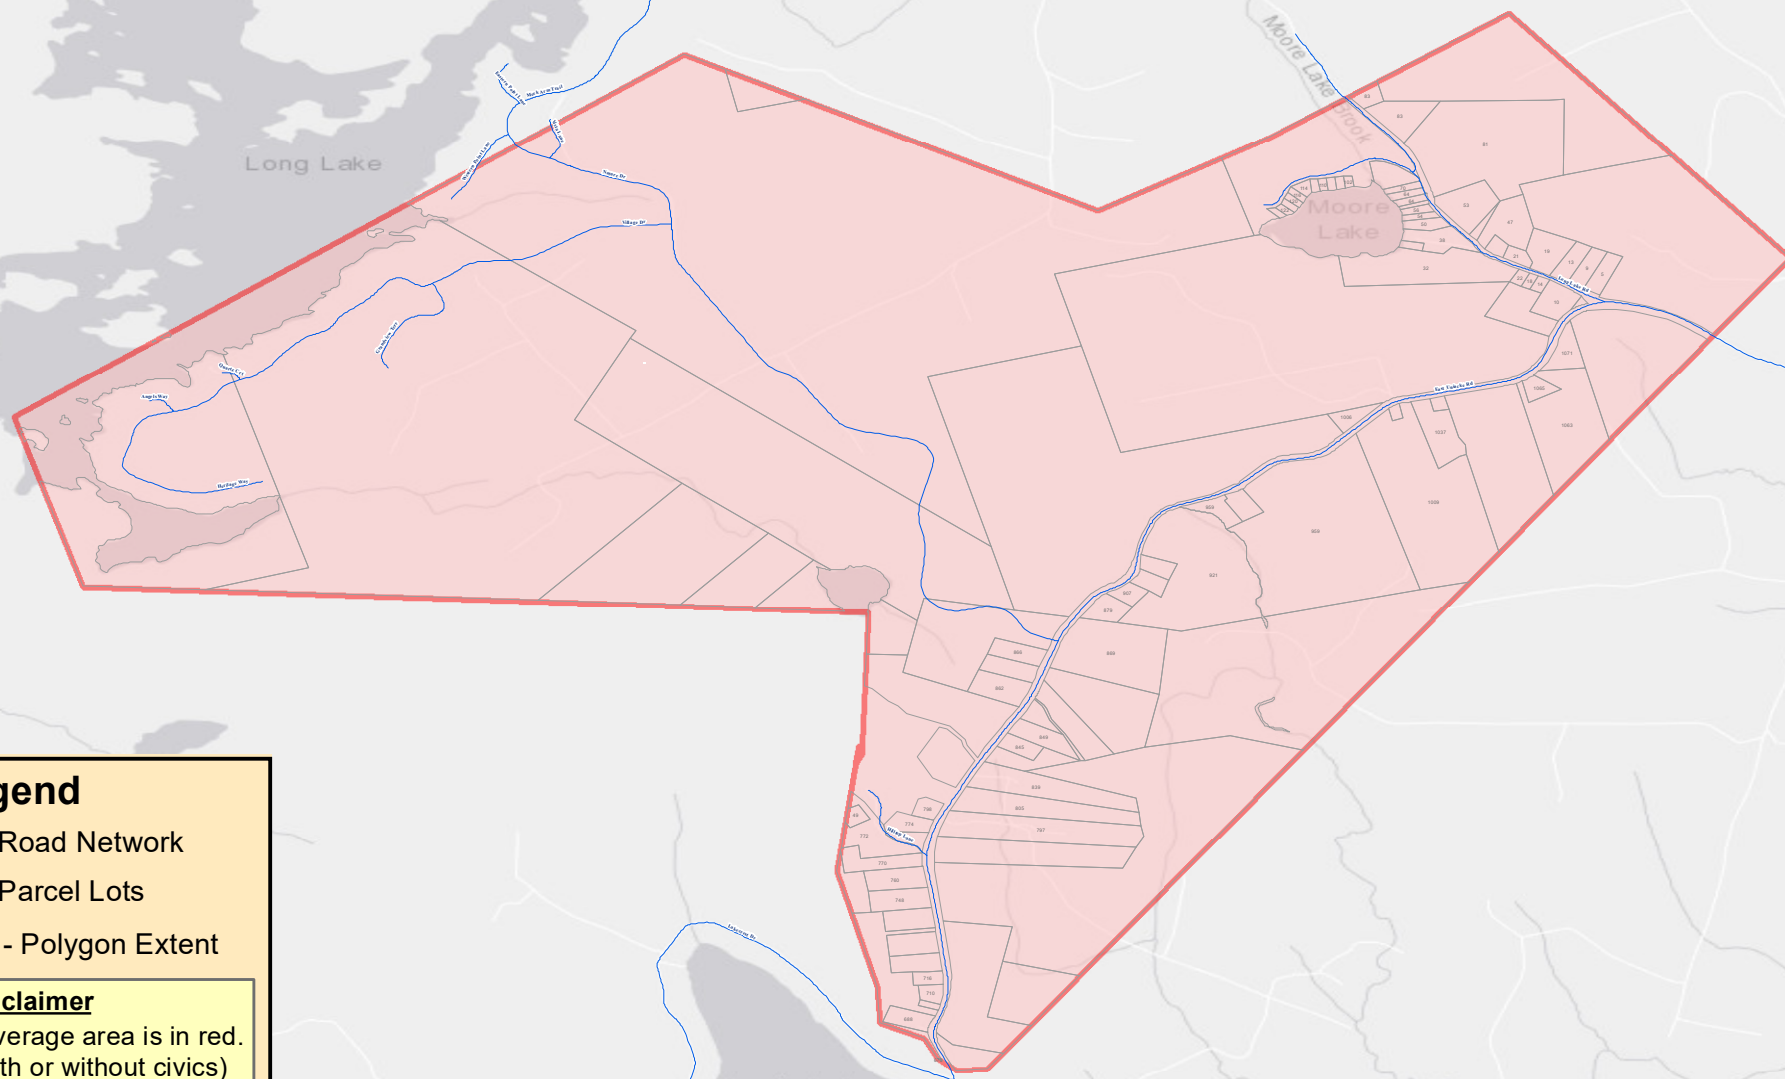

Mount Uniacke (2/2)

Legend

-  NS - Road Network
-  NS - Parcel Lots
-  DNS - Polygon Extent

Disclaimer

The general coverage area is in red.
Addresses (with or without civics)
off of the blue roads in the general
coverage area will be covered as
long as they are served by a pole line.