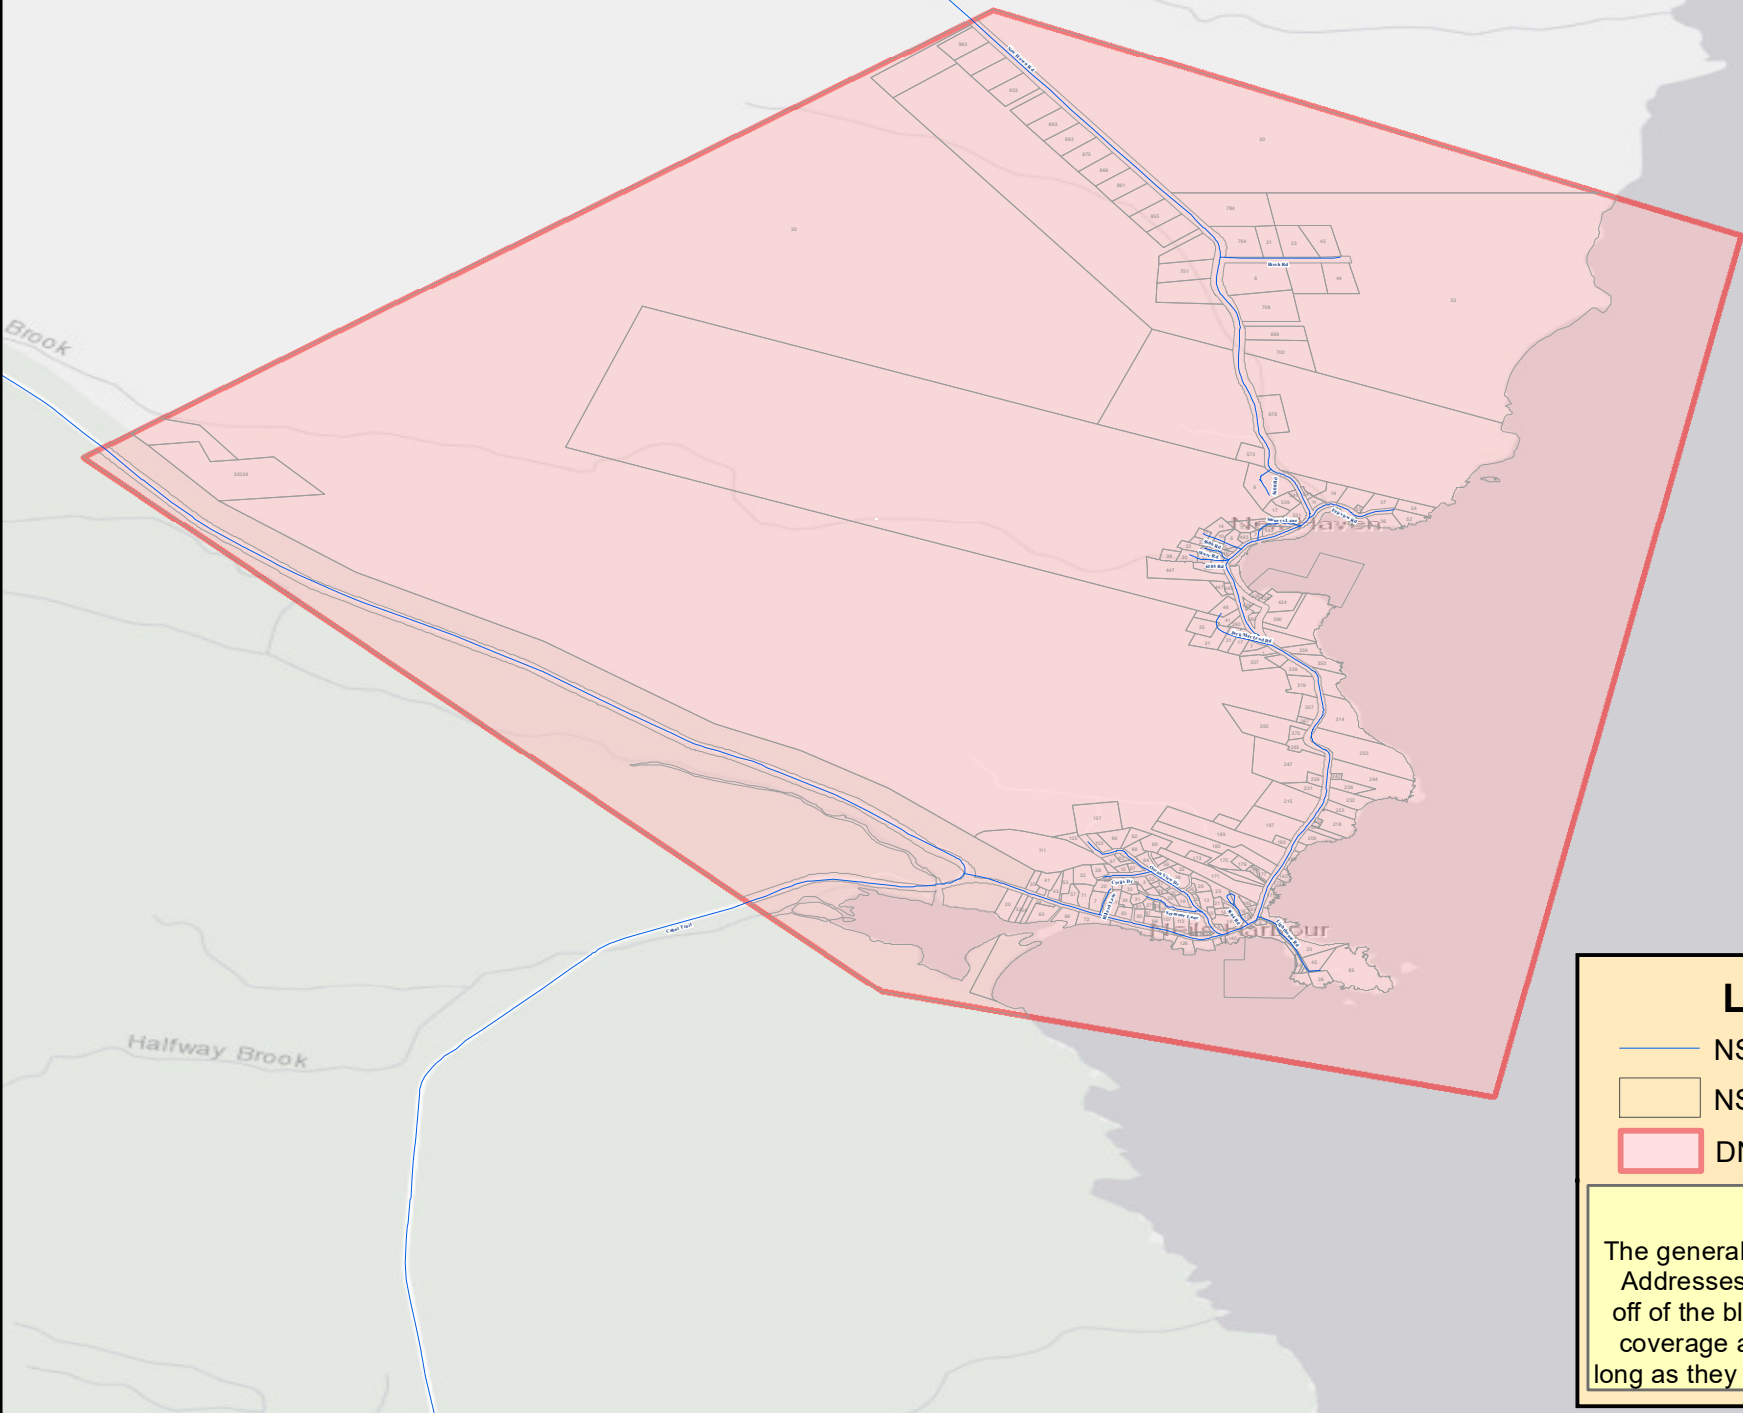

Neils Harbour Region

Legend

-  NS - Road Network
-  NS - Parcel Lots
-  DNS - Polygon Extent

Disclaimer

The general coverage area is in red. Addresses (with or without civics) off of the blue roads in the general coverage area will be covered as long as they are served by a pole line.