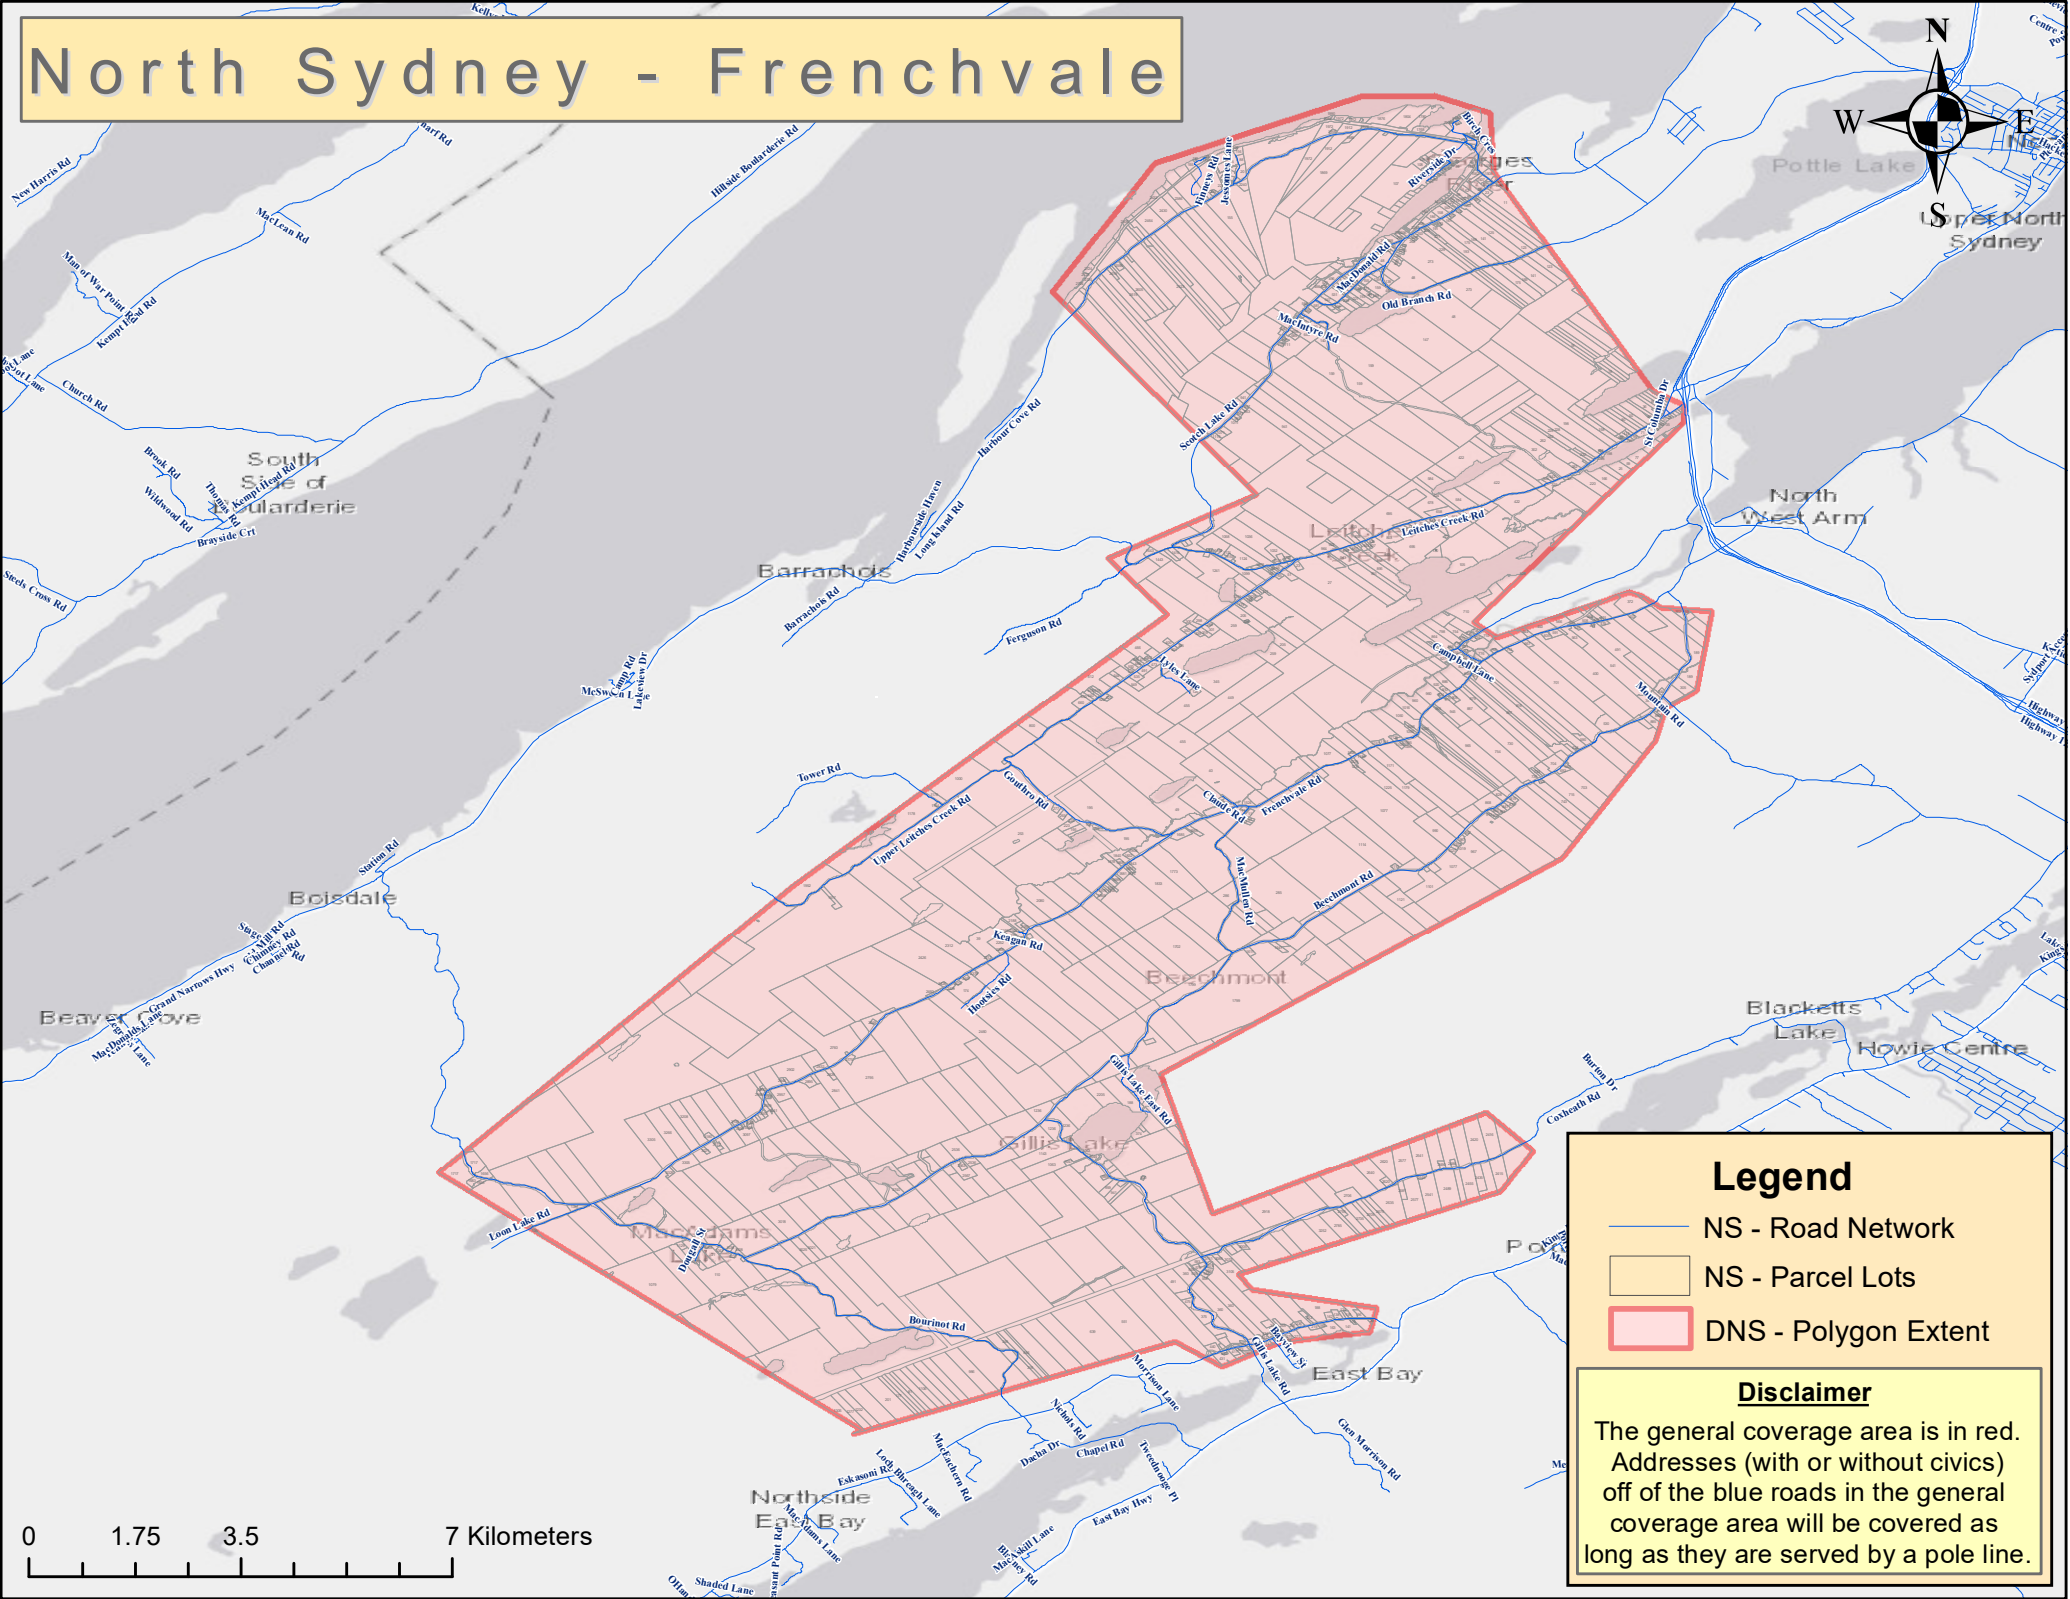

North Sydney - Frenchvale

Legend

- NS - Road Network
- NS - Parcel Lots
- DNS - Polygon Extent

Disclaimer

The general coverage area is in red. Addresses (with or without civics) off of the blue roads in the general coverage area will be covered as long as they are served by a pole line.