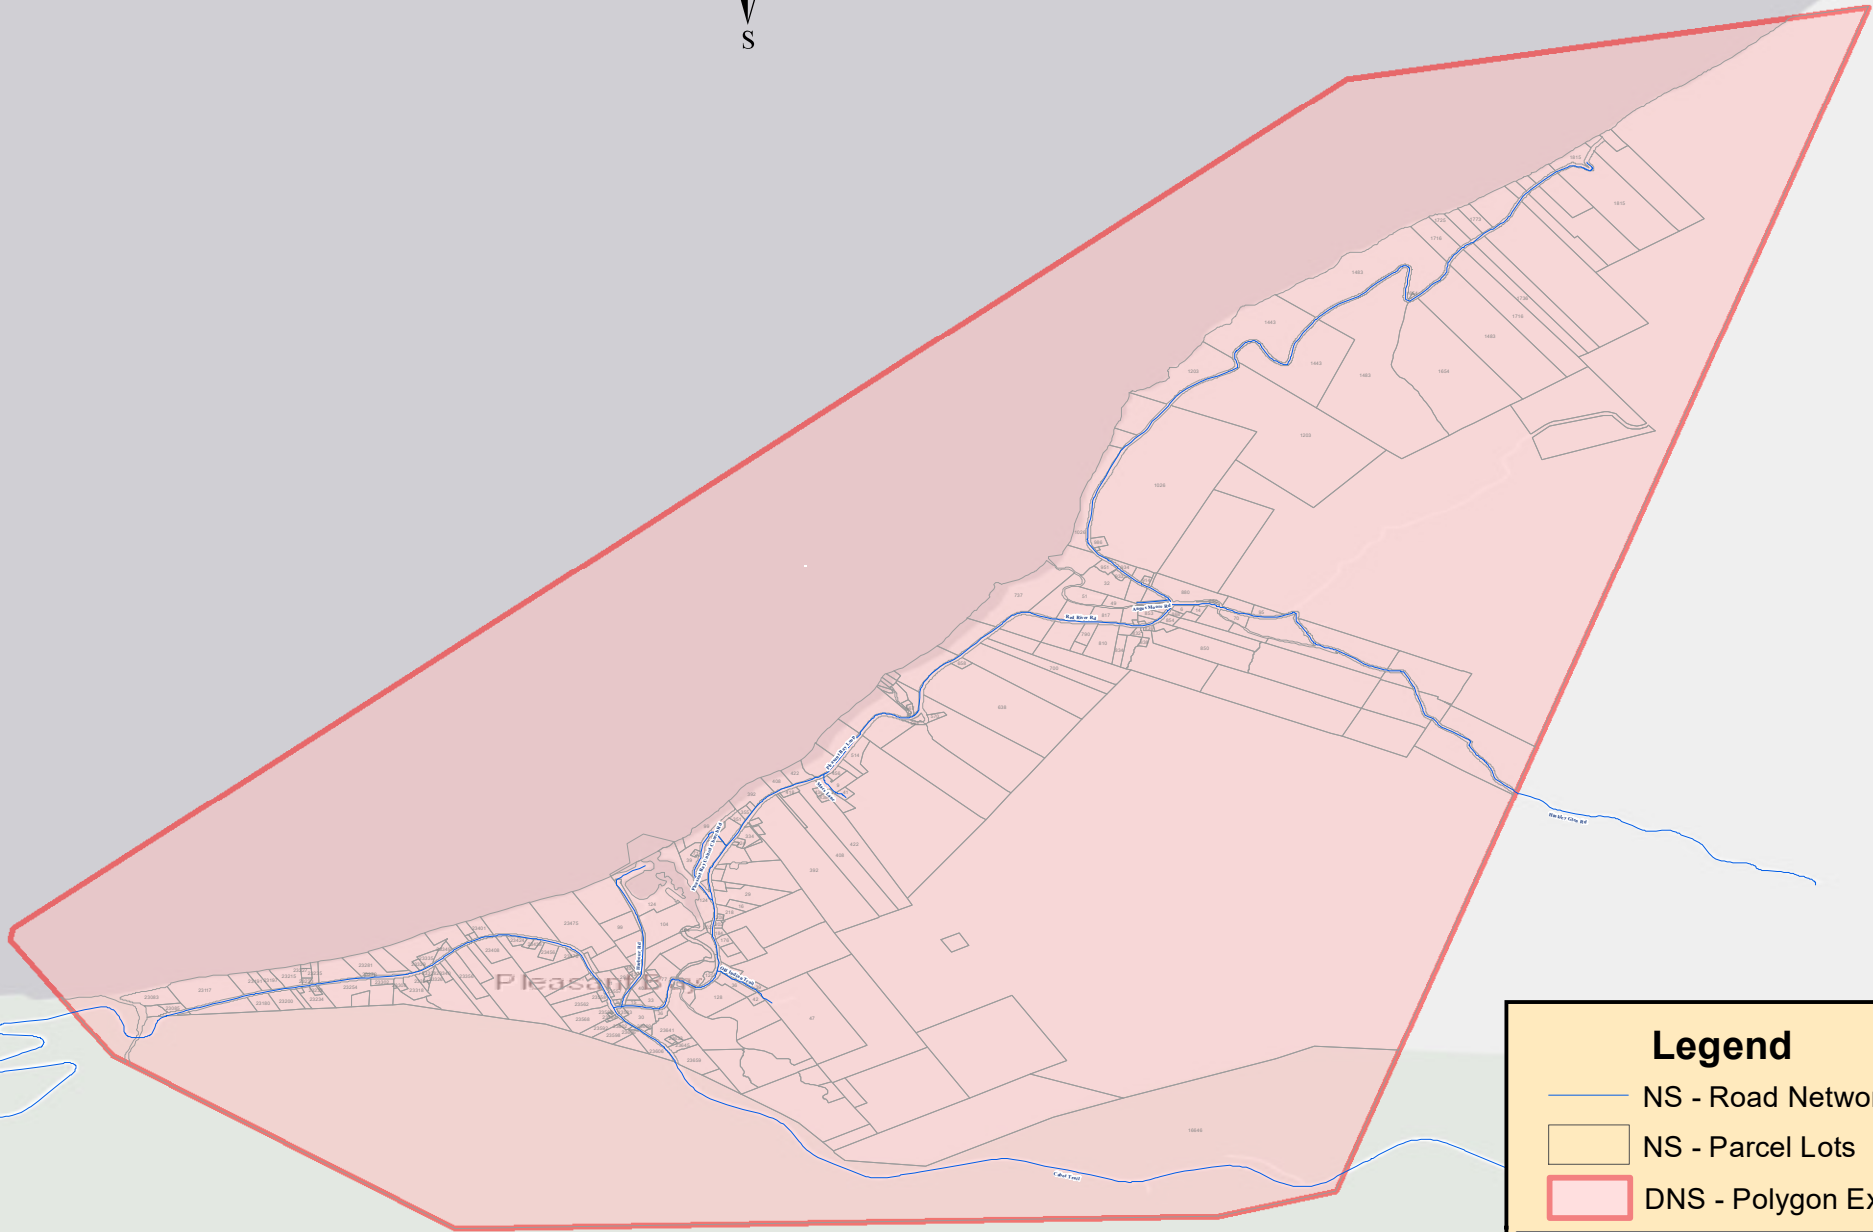

# Pleasant Bay Region

## Legend

-  NS - Road Network
-  NS - Parcel Lots
-  DNS - Polygon Extent

## Disclaimer

The general coverage area is in red. Addresses (with or without civics) off of the blue roads in the general coverage area will be covered as long as they are served by a pole line.