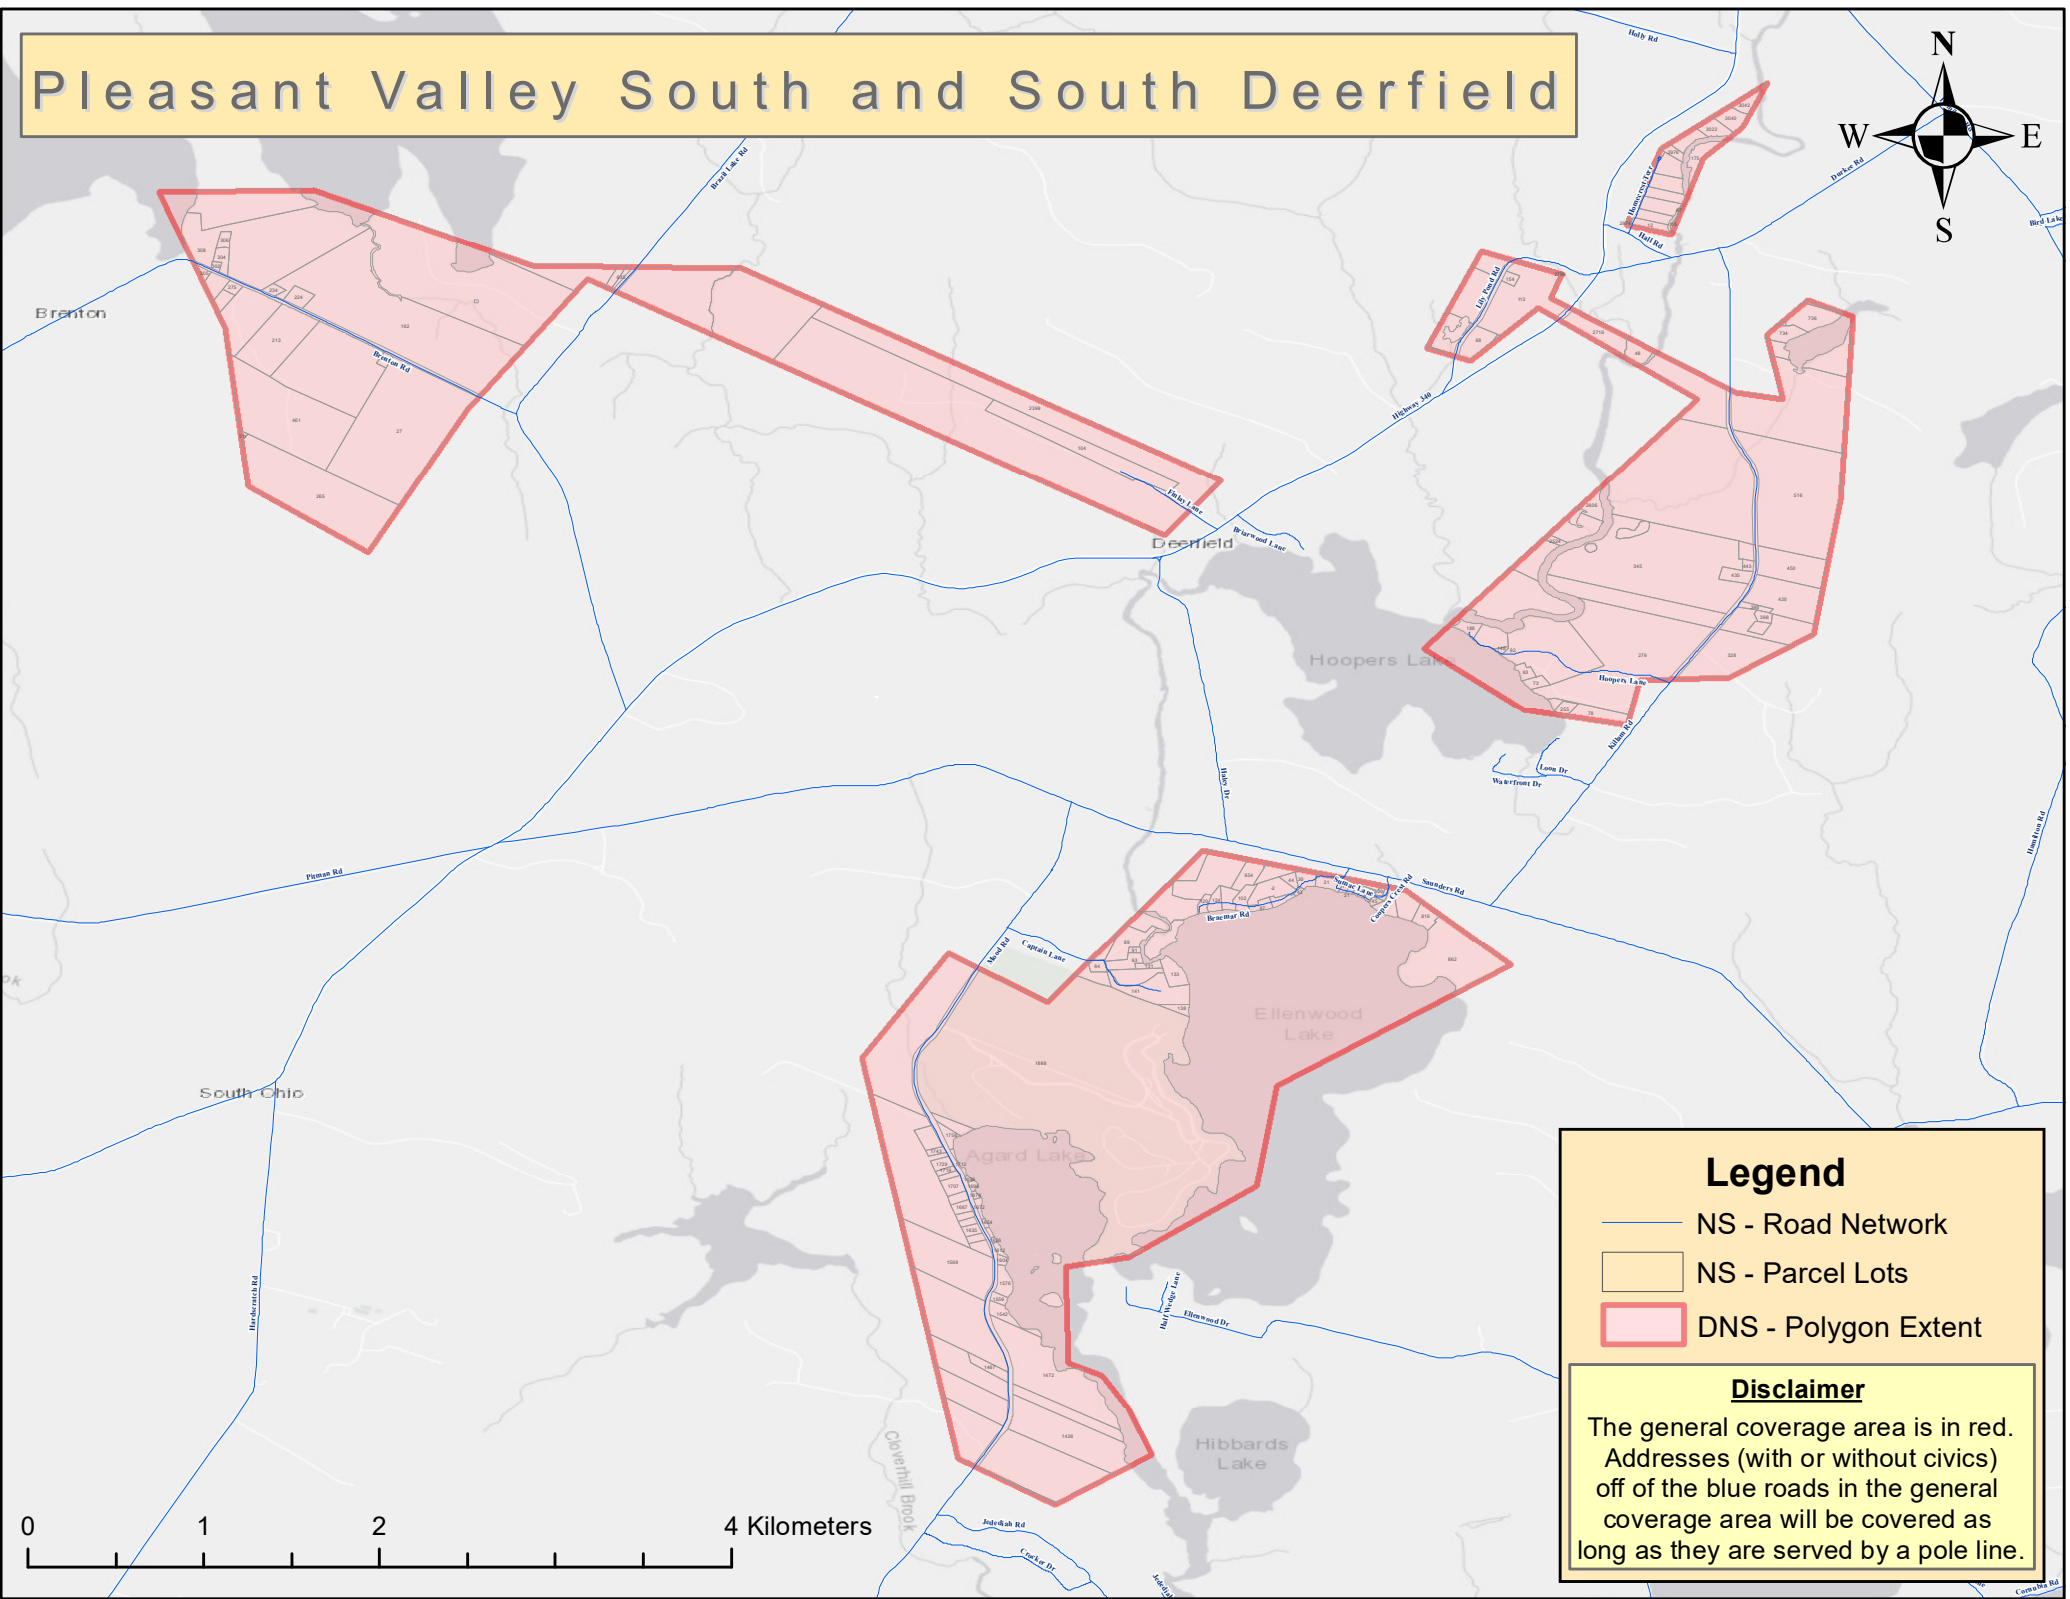

Pleasant Valley South and South Deerfield

Legend

-  NS - Road Network
-  NS - Parcel Lots
-  DNS - Polygon Extent

Disclaimer

The general coverage area is in red. Addresses (with or without civics) off of the blue roads in the general coverage area will be covered as long as they are served by a pole line.