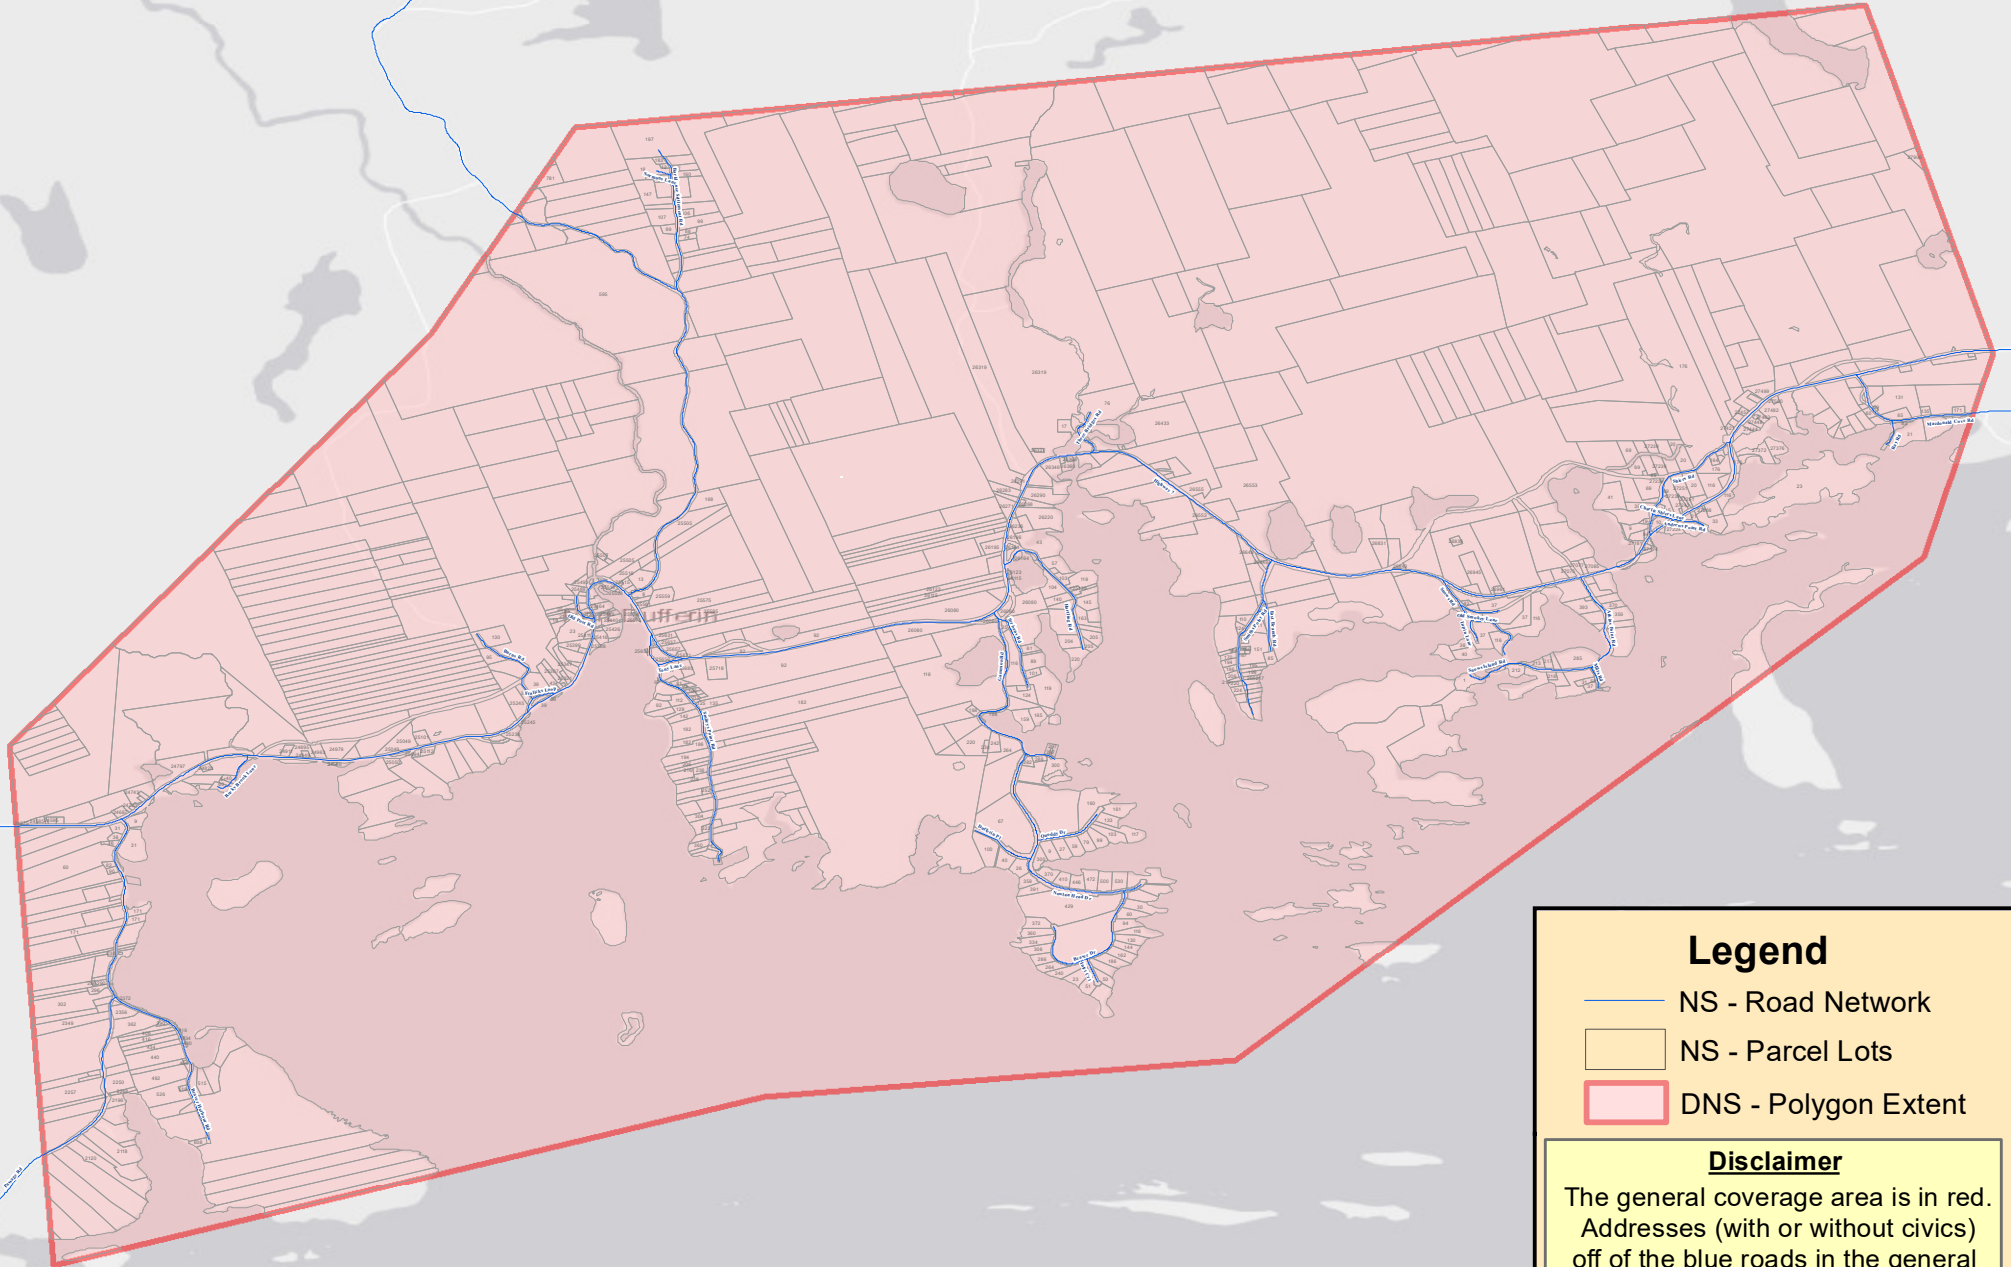

# Port Dufferin

## Legend

-  NS - Road Network
-  NS - Parcel Lots
-  DNS - Polygon Extent

## Disclaimer

The general coverage area is in red. Addresses (with or without civics) off of the blue roads in the general coverage area will be covered as long as they are served by a pole line.