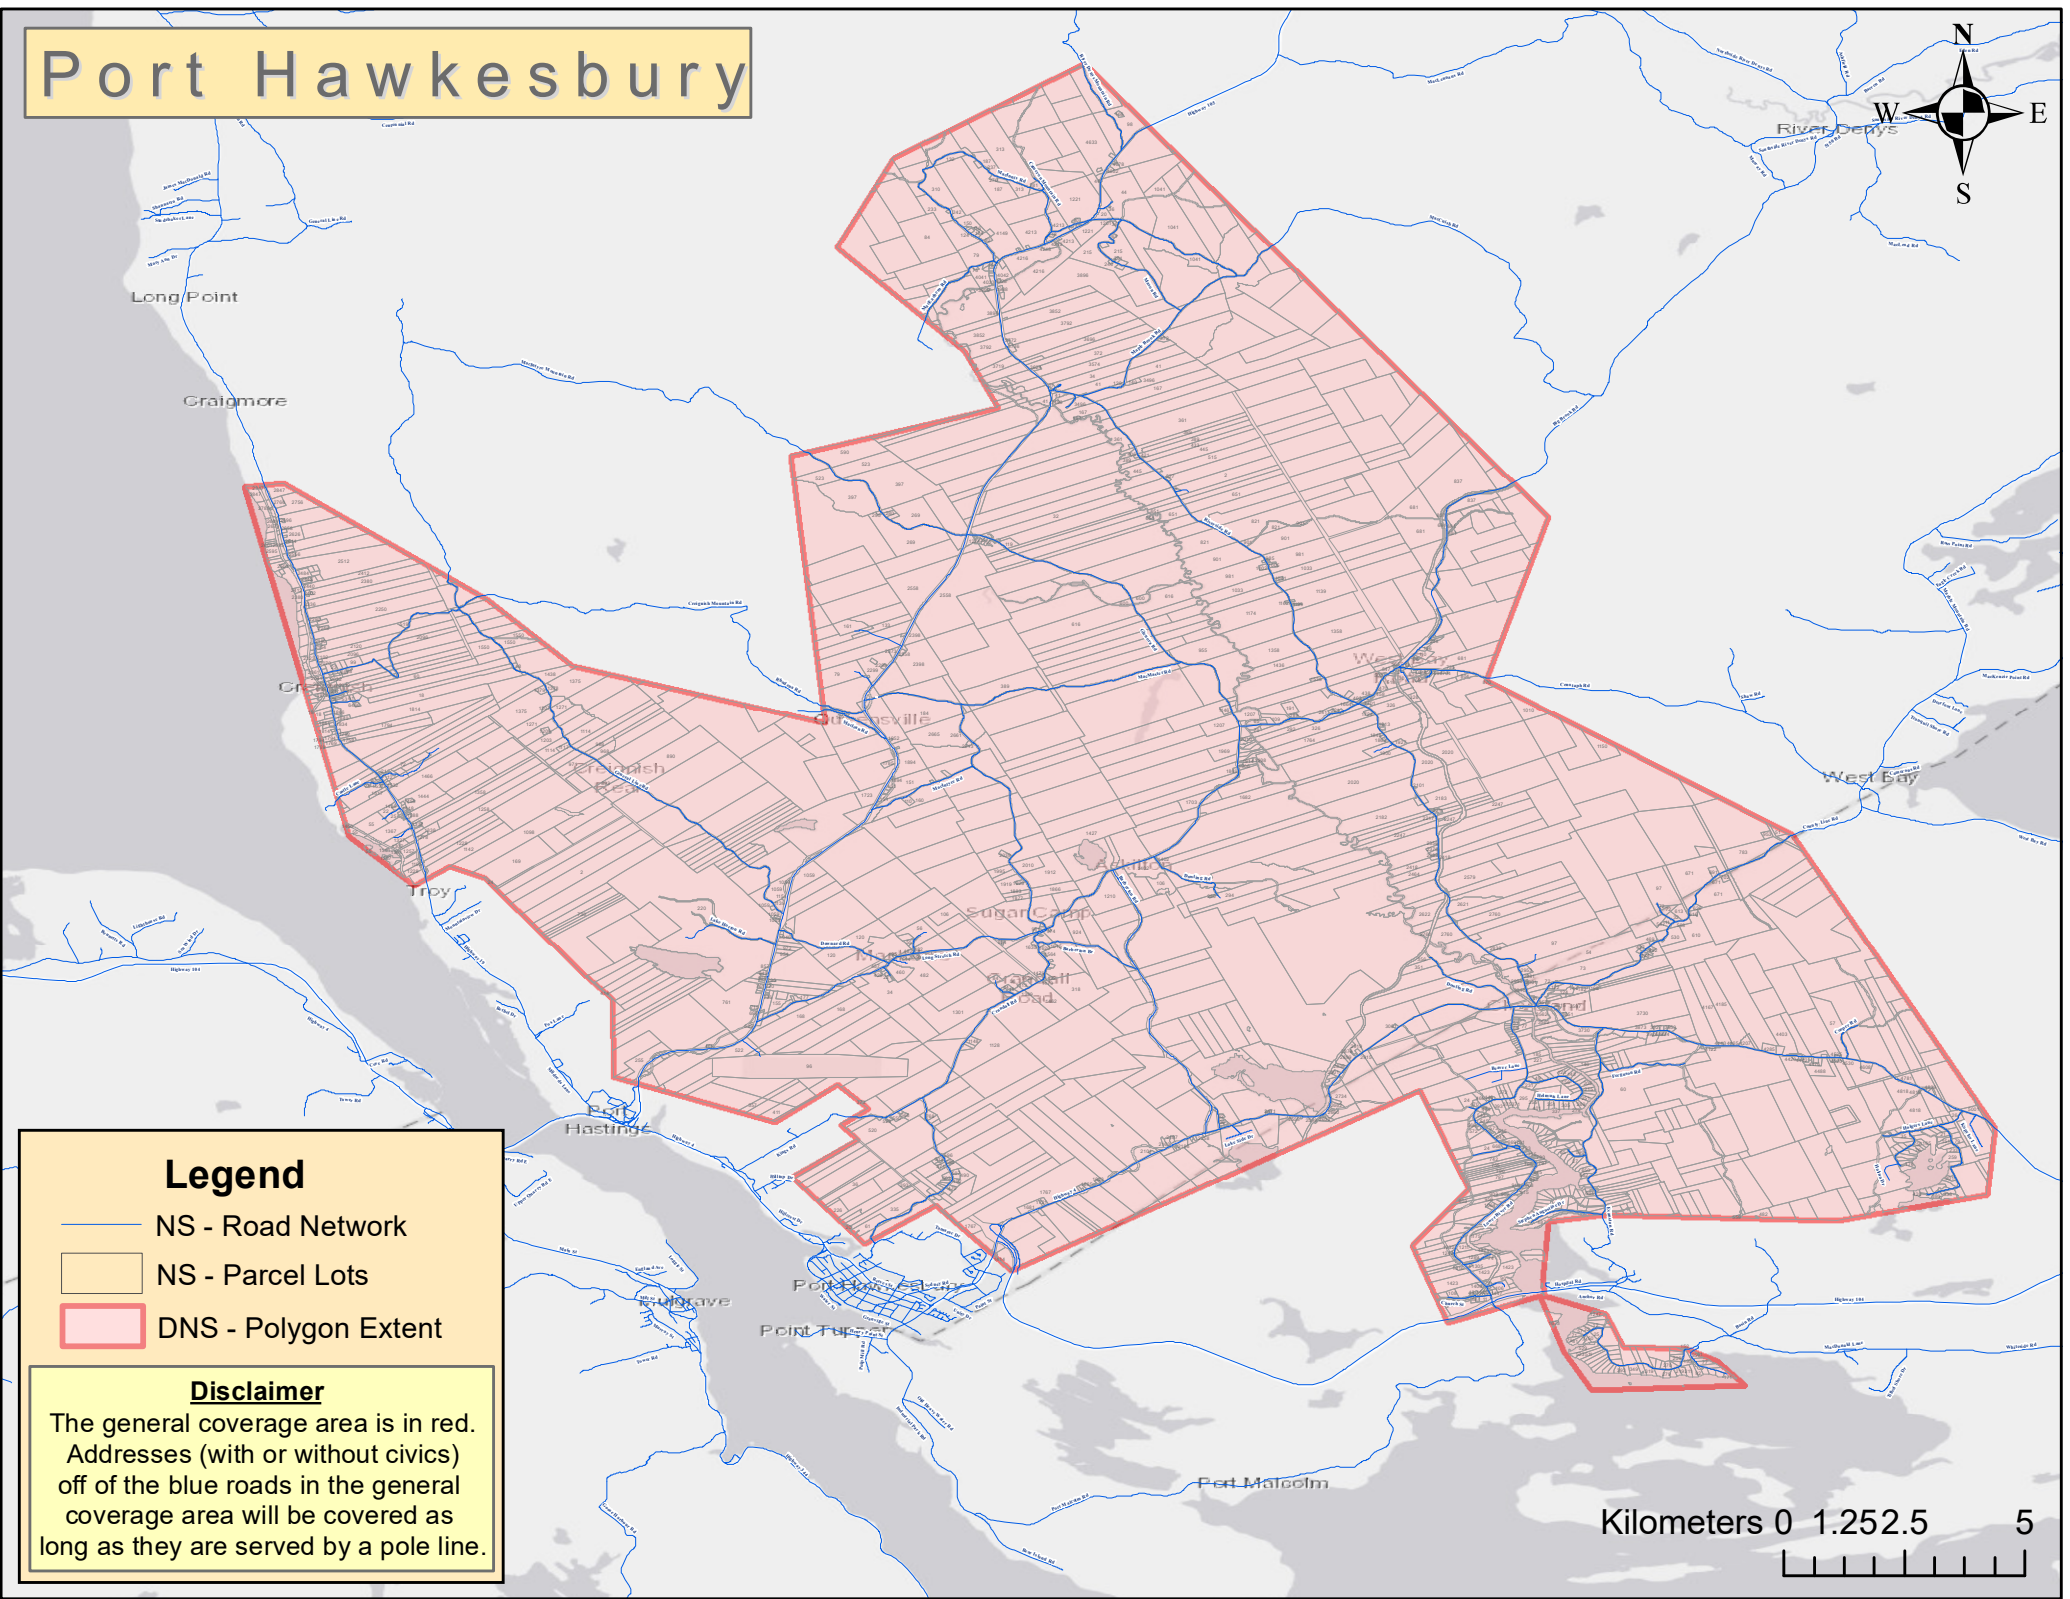

Port Hawkesbury

Legend

-  NS - Road Network
-  NS - Parcel Lots
-  DNS - Polygon Extent

Disclaimer

The general coverage area is in red.
Addresses (with or without civics)
off of the blue roads in the general
coverage area will be covered as
long as they are served by a pole line.

Kilometers 0 1.252.5 5