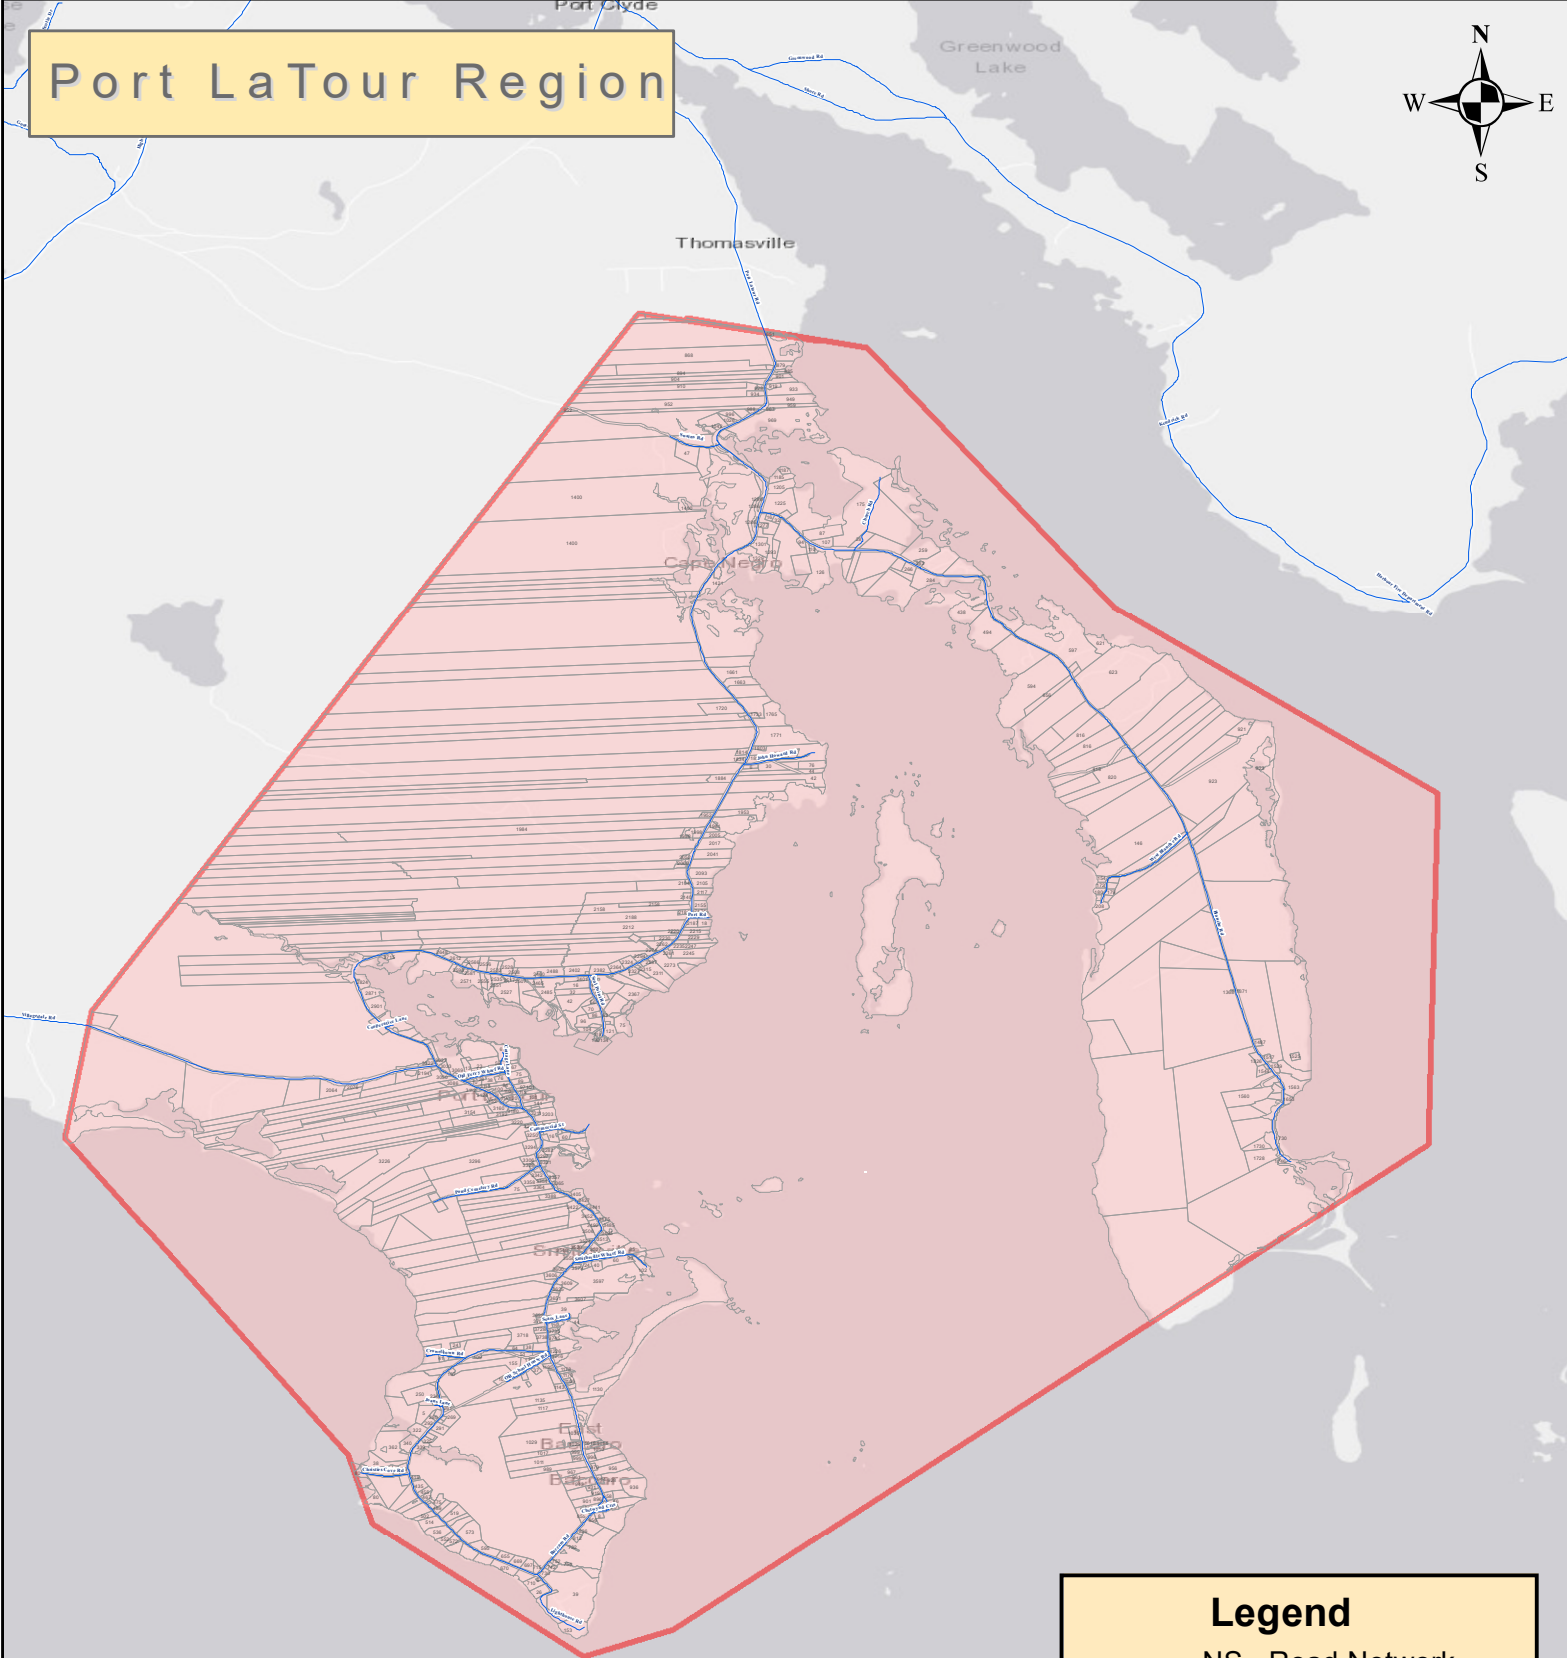

Port LaTour Region

Legend

-  NS - Road Network
-  NS - Parcel Lots
-  DNS - Polygon Extent

Disclaimer

The general coverage area is in red. Addresses (with or without civics) off of the blue roads in the general coverage area will be covered as long as they are served by a pole line.